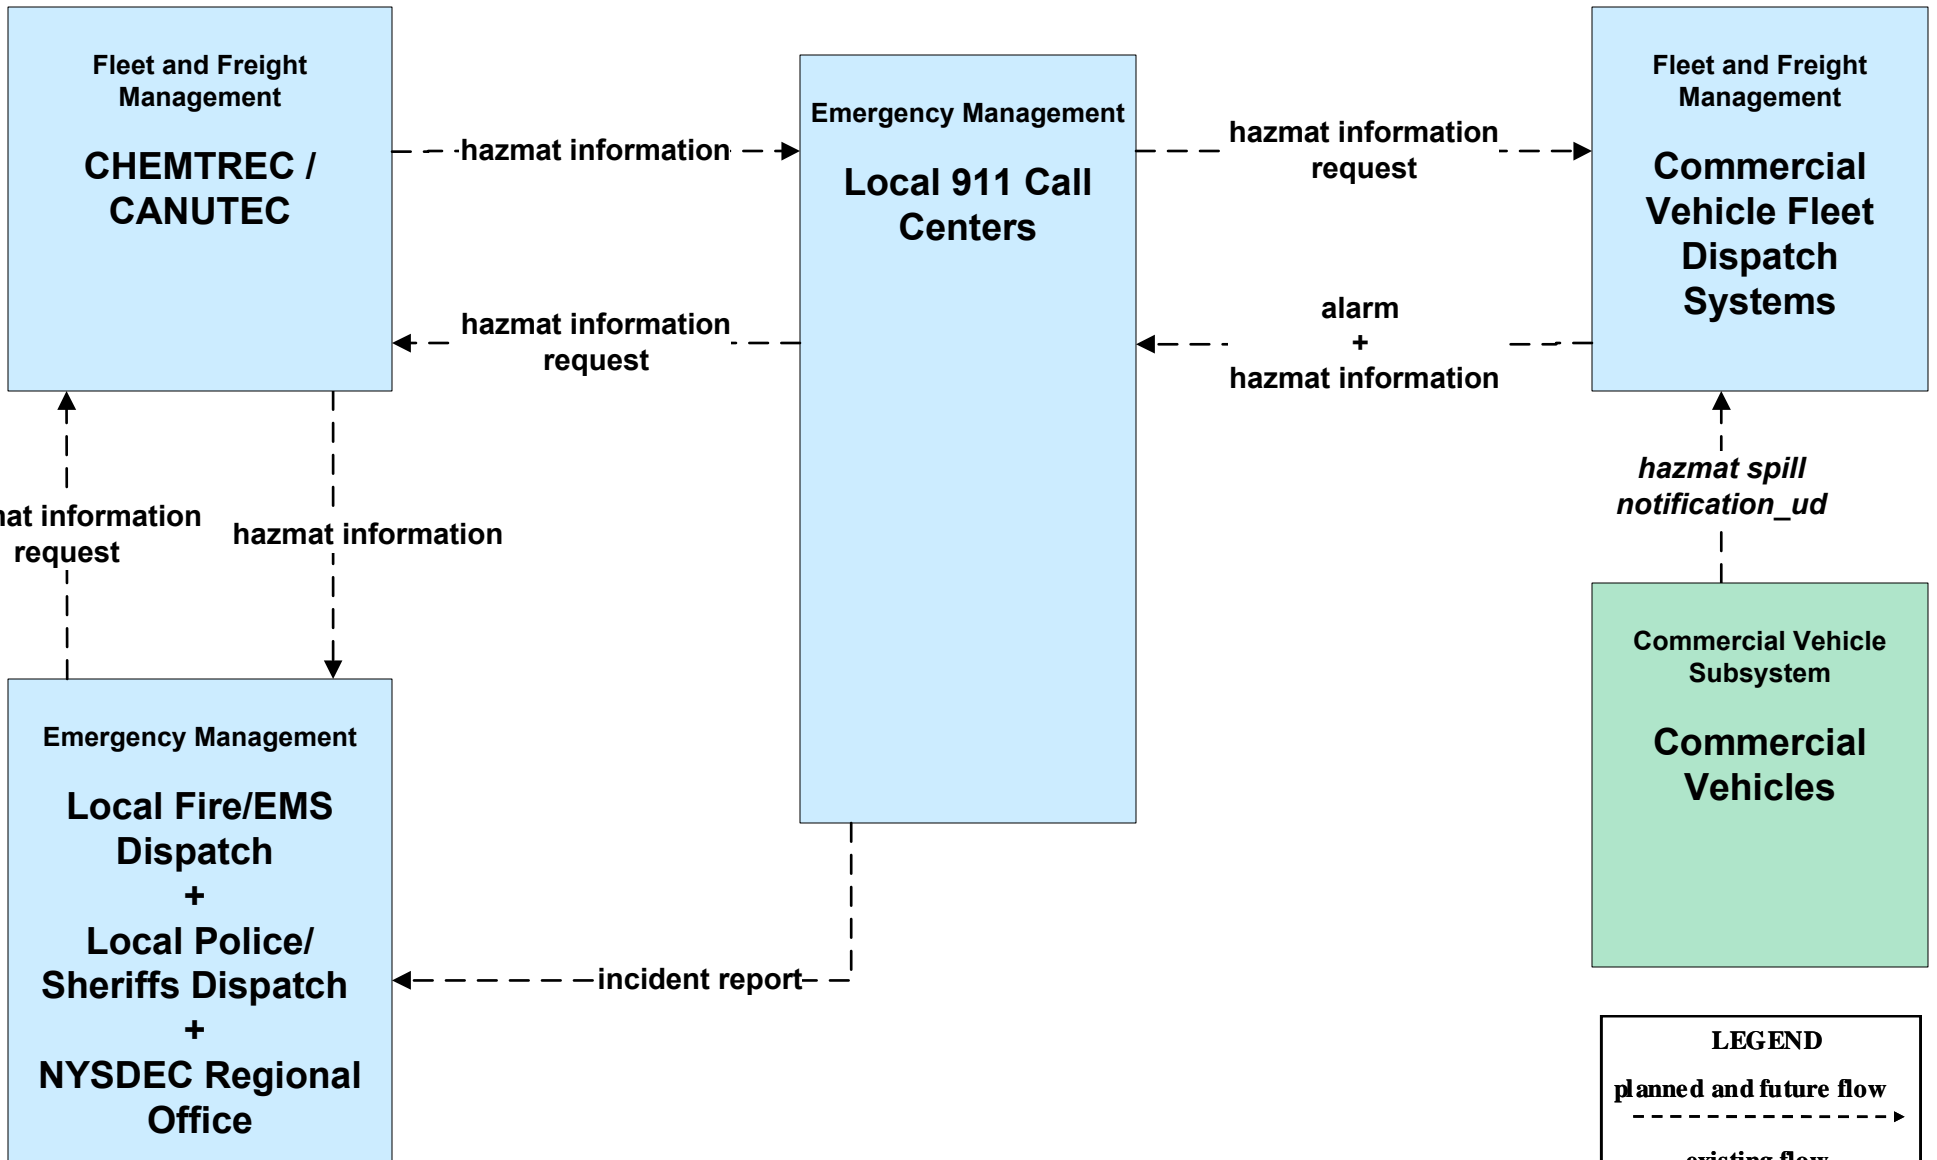

CVO10 - HAZMAT Management NYSDOT

EM03 - Mayday Support Commercial Vehicle

This represents commercial vehicle operators reporting unusual activity.