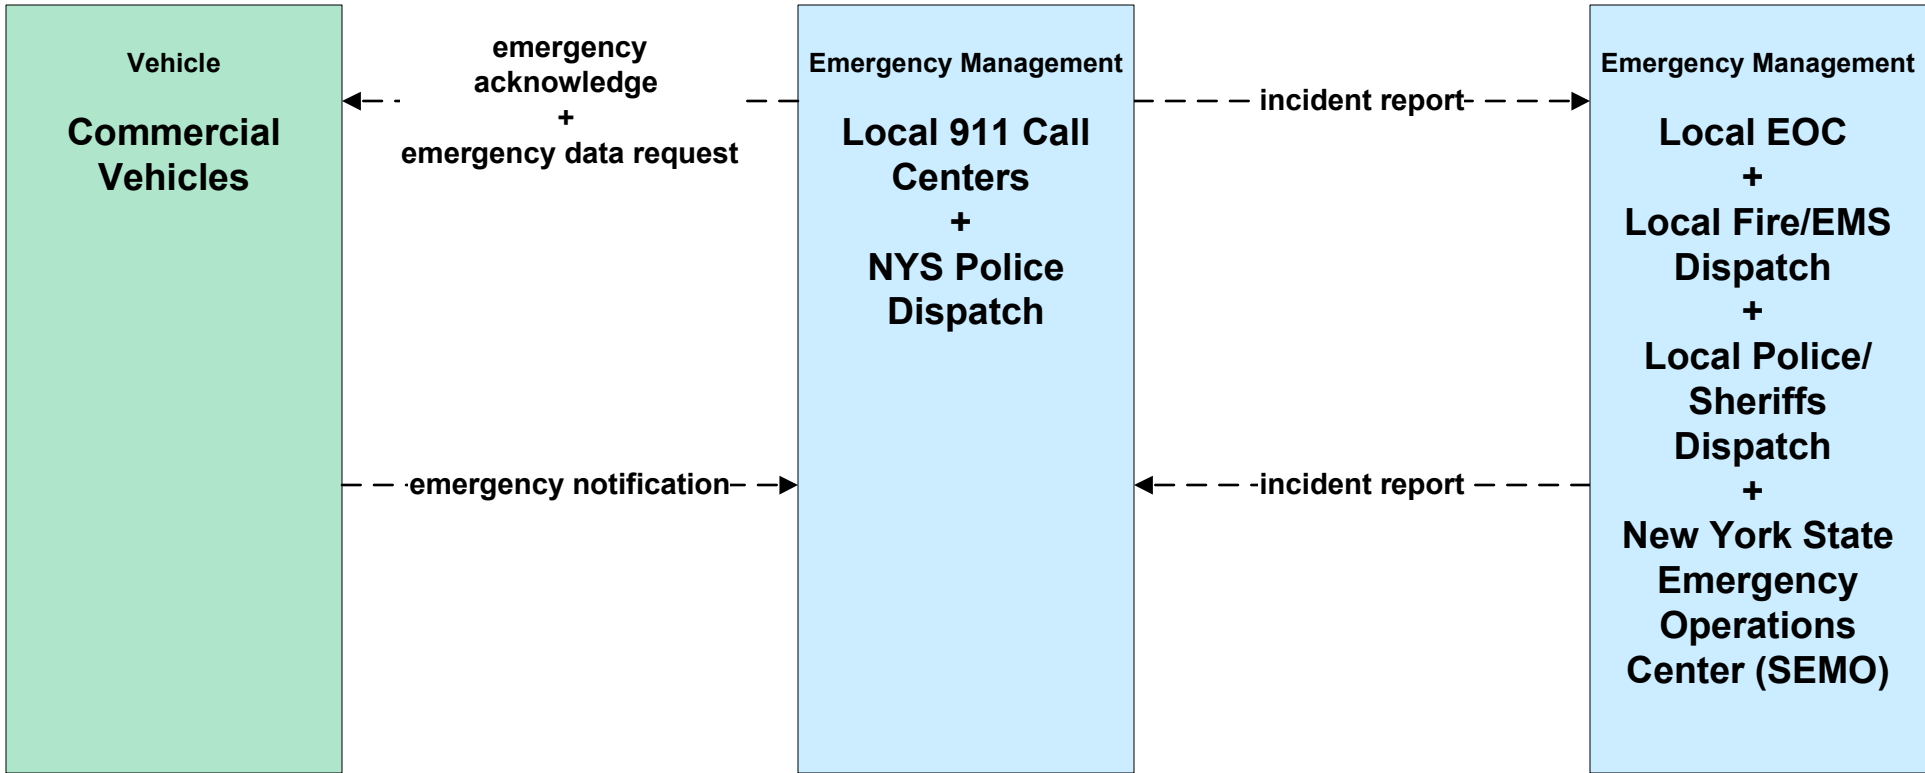

CVO10 - HAZMAT Management NYSDOT

EM03 - Mayday Support Commercial Vehicle

This represents commercial vehicle operators reporting unusual activity.