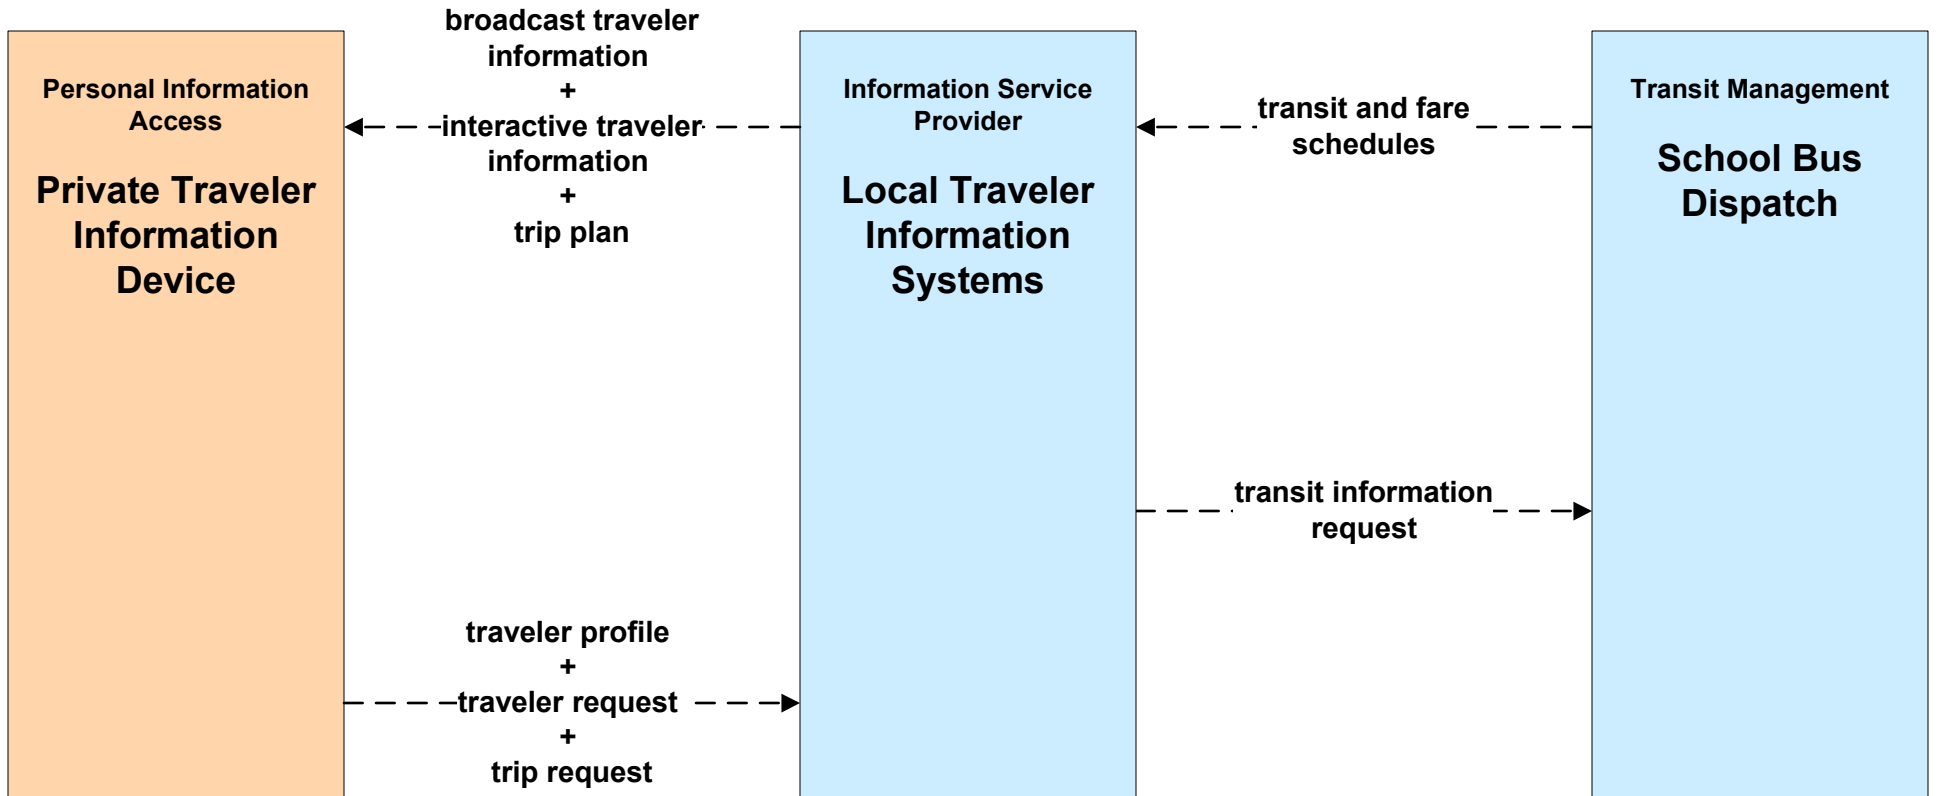

APTS08 - Transit Traveler Information CENTRO

APTS08 - Transit Traveler Information NYSDOT TSIP

APTS08 - Transit Traveler Information Local Transit Operators

APTS08 - Transit Traveler Information School Bus Operators

**ATIS01 - Broadcast Traveler Information
511NY.ORG – Road Network Conditions (1 of 3)**

ATIS02 - Broadcast Traveler Information NY TransAlerts

*Should be in Statewide,
but NYSTA not in there.*

**ATIS02 - Broadcast Traveler Information
511NY.ORG**