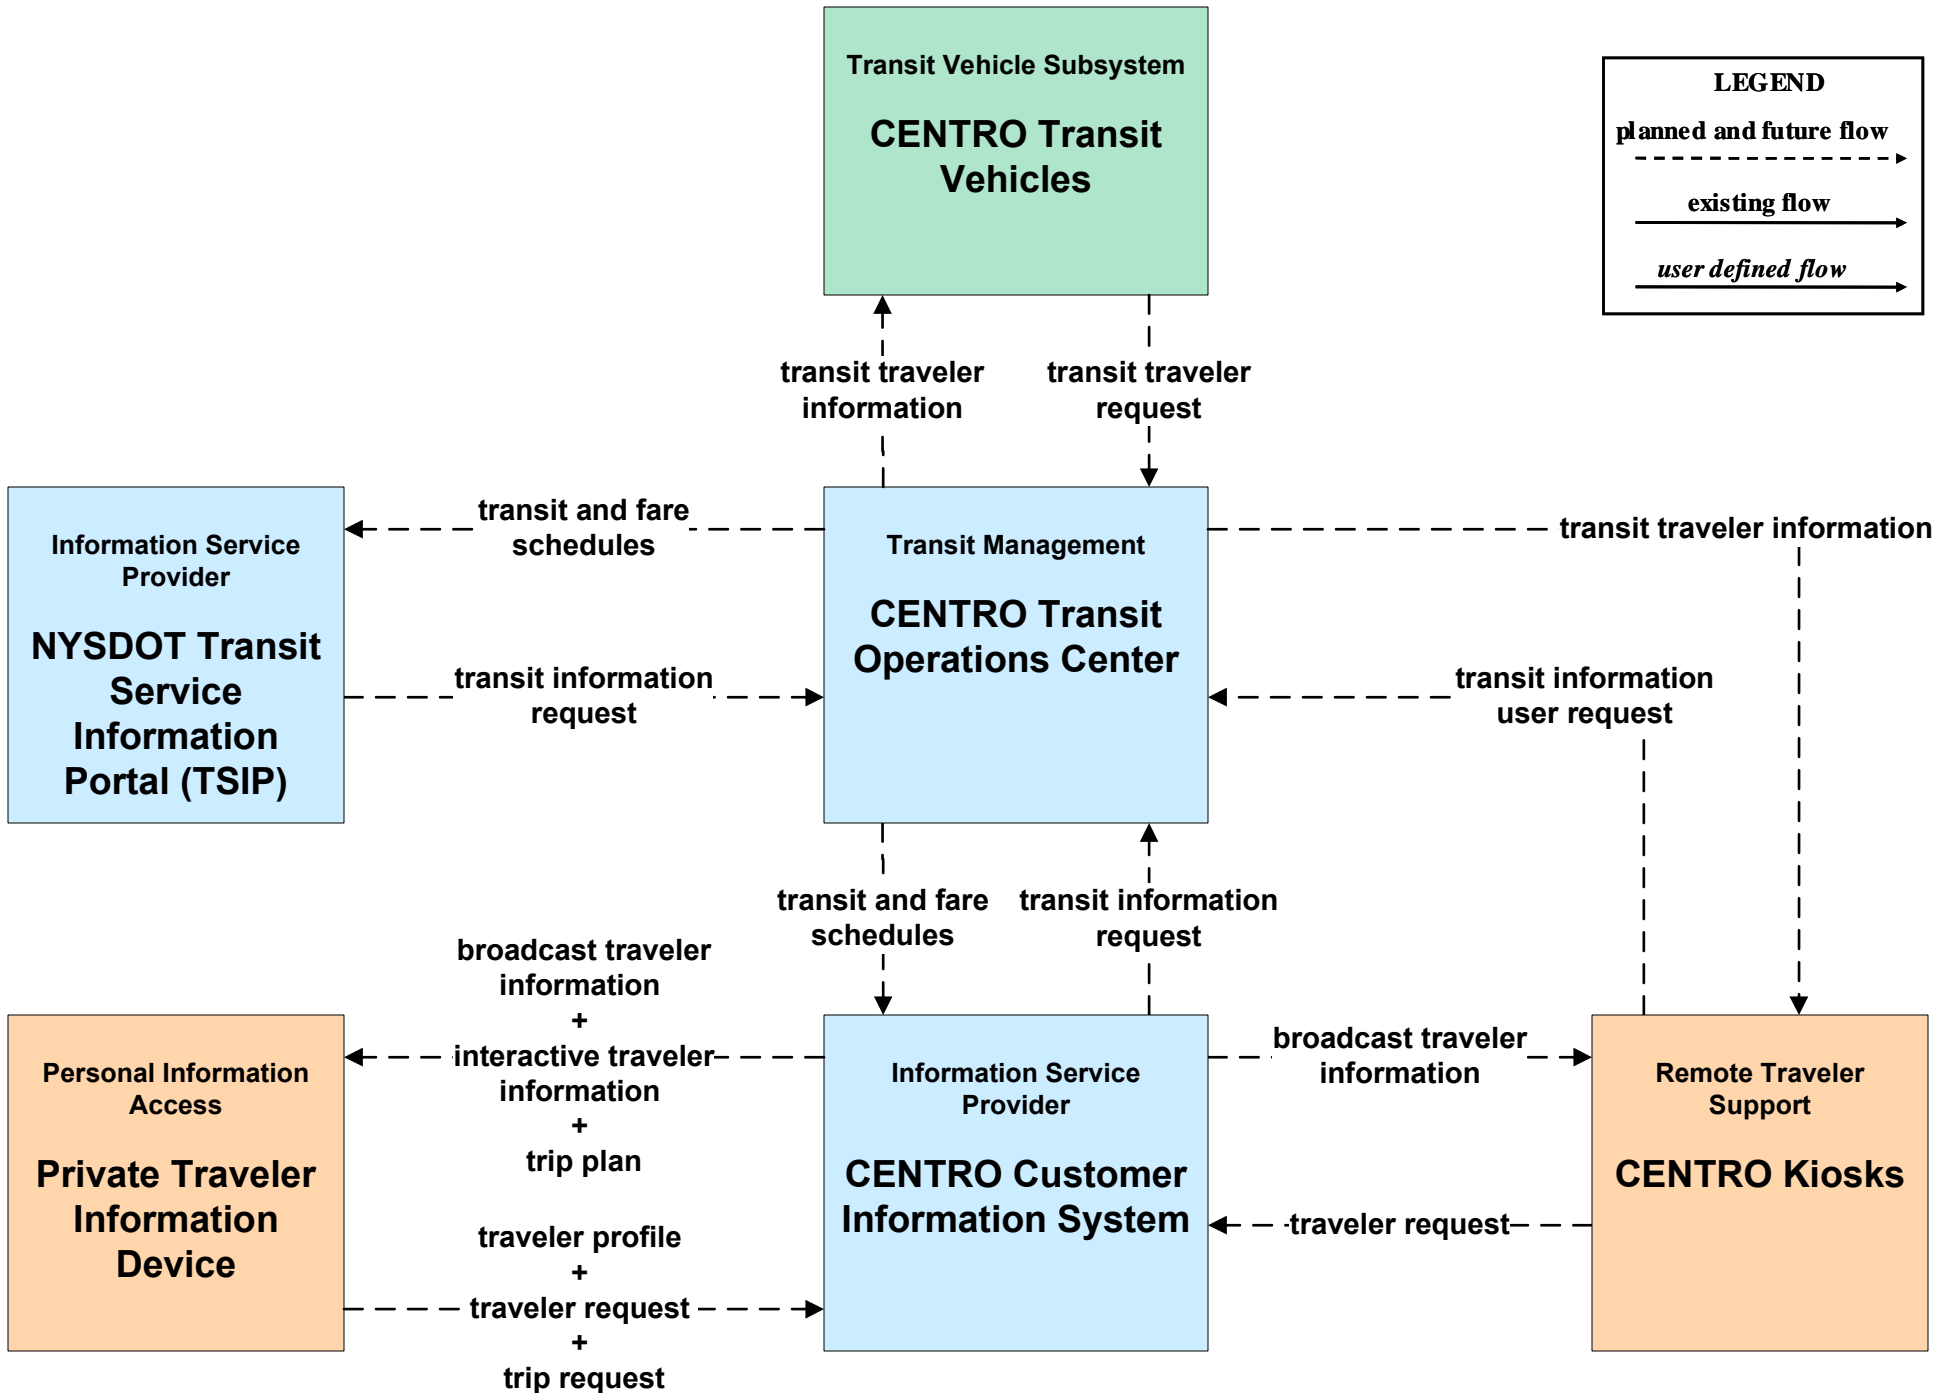

APTS08 - Transit Traveler Information CENTRO

APTS08 - Transit Traveler Information NYSDOT TSIP

APTS08 - Transit Traveler Information Local Transit Operators

APTS08 - Transit Traveler Information School Bus Operators

**ATIS01 - Broadcast Traveler Information
511NY.ORG – Road Network Conditions (1 of 3)**

ATIS02 - Broadcast Traveler Information NY TransAlerts

*Should be in Statewide,
but NYSTA not in there.*

**ATIS02 - Broadcast Traveler Information
511NY.ORG**

*Should be in Statewide,
but NYSTA not in there.*

**EM03 - Mayday Support
Mayday/Concierge Service Center**

**EM10 - Disaster Traveler Information
 NYSDOT IEN and NY511.ORG**

**EM10 - Disaster Traveler Information
 NYSDOT Public Information Office System**