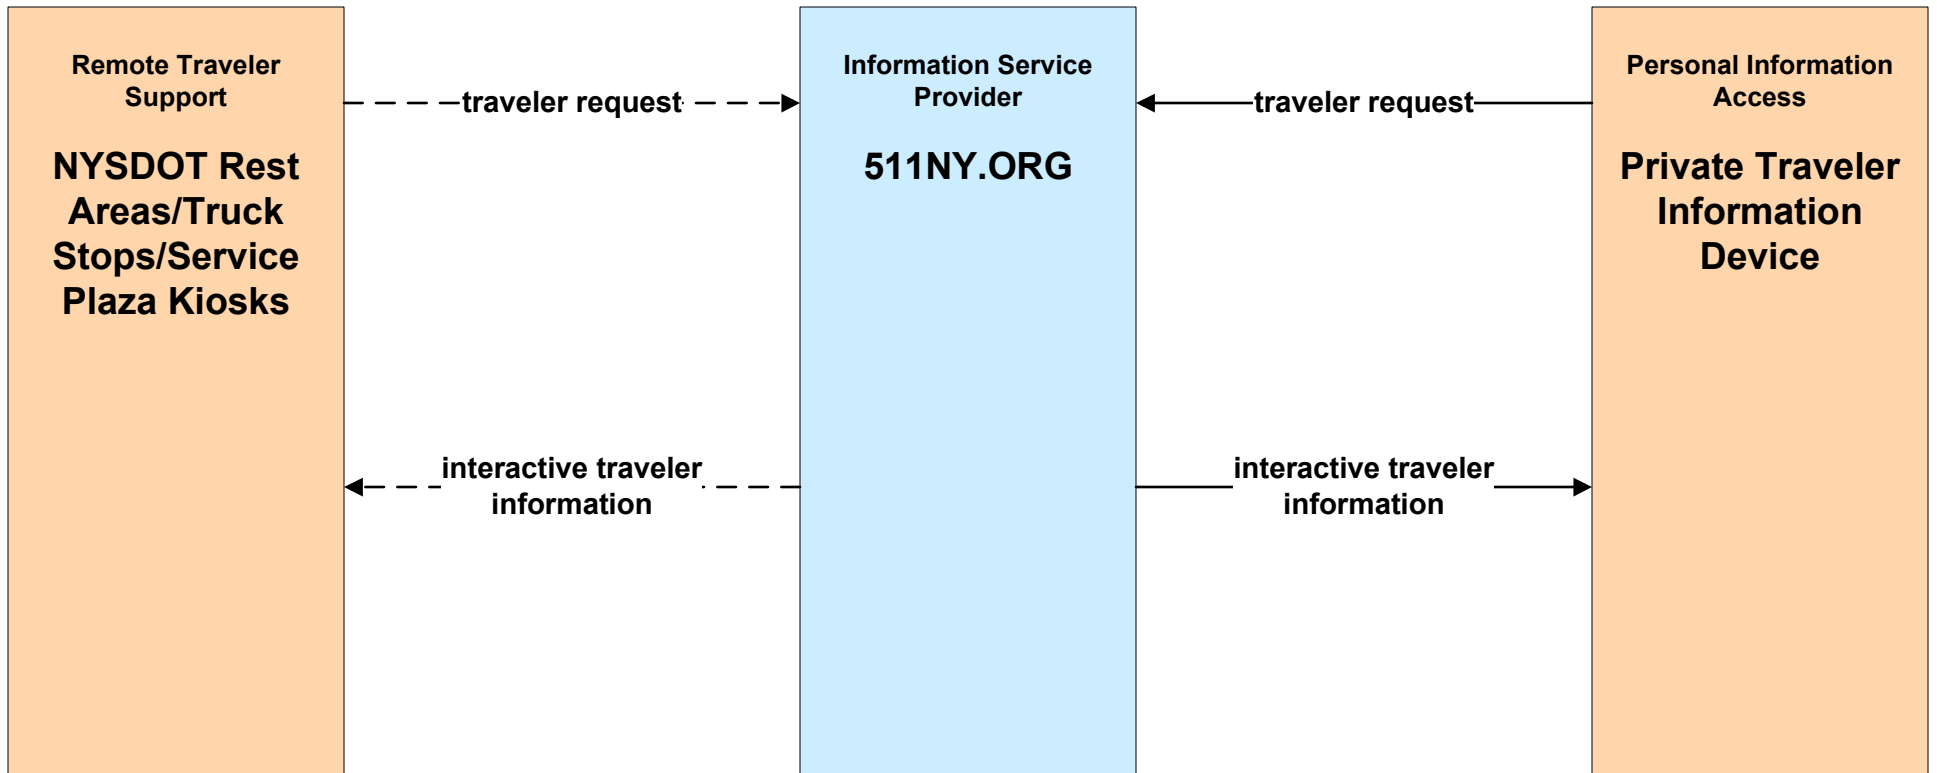

APTS08 - Transit Traveler Information CENTRO

APTS08 - Transit Traveler Information NYSDOT TSIP

APTS08 - Transit Traveler Information Local Transit Operators

APTS08 - Transit Traveler Information School Bus Operators

**ATIS01 - Broadcast Traveler Information
511NY.ORG – Road Network Conditions (1 of 3)**

ATIS02 - Broadcast Traveler Information NY TransAlerts

*Should be in Statewide,
but NYSTA not in there.*

**ATIS02 - Broadcast Traveler Information
511NY.ORG**