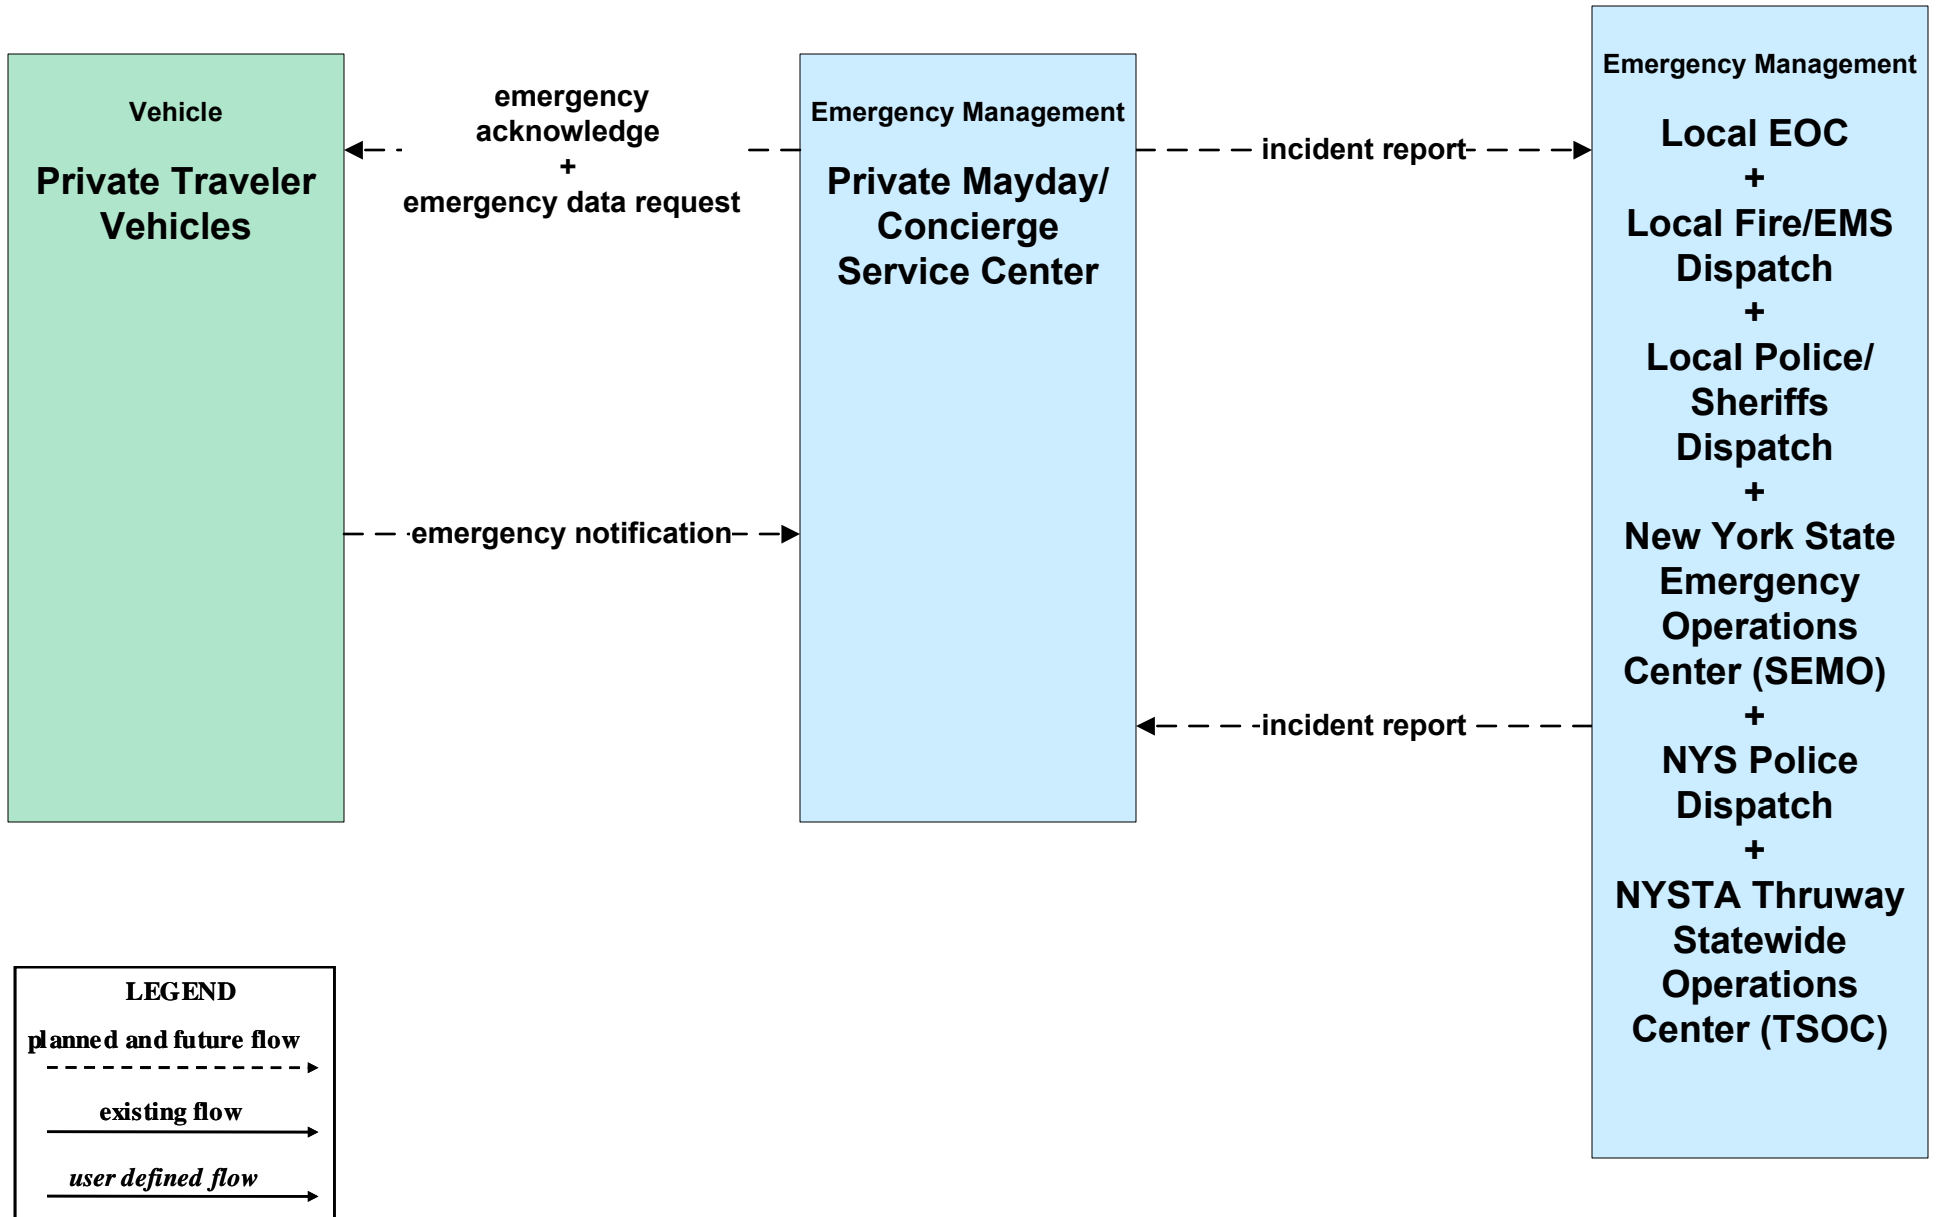

**EM03 - Mayday Support
Mayday/Concierge Service Center**