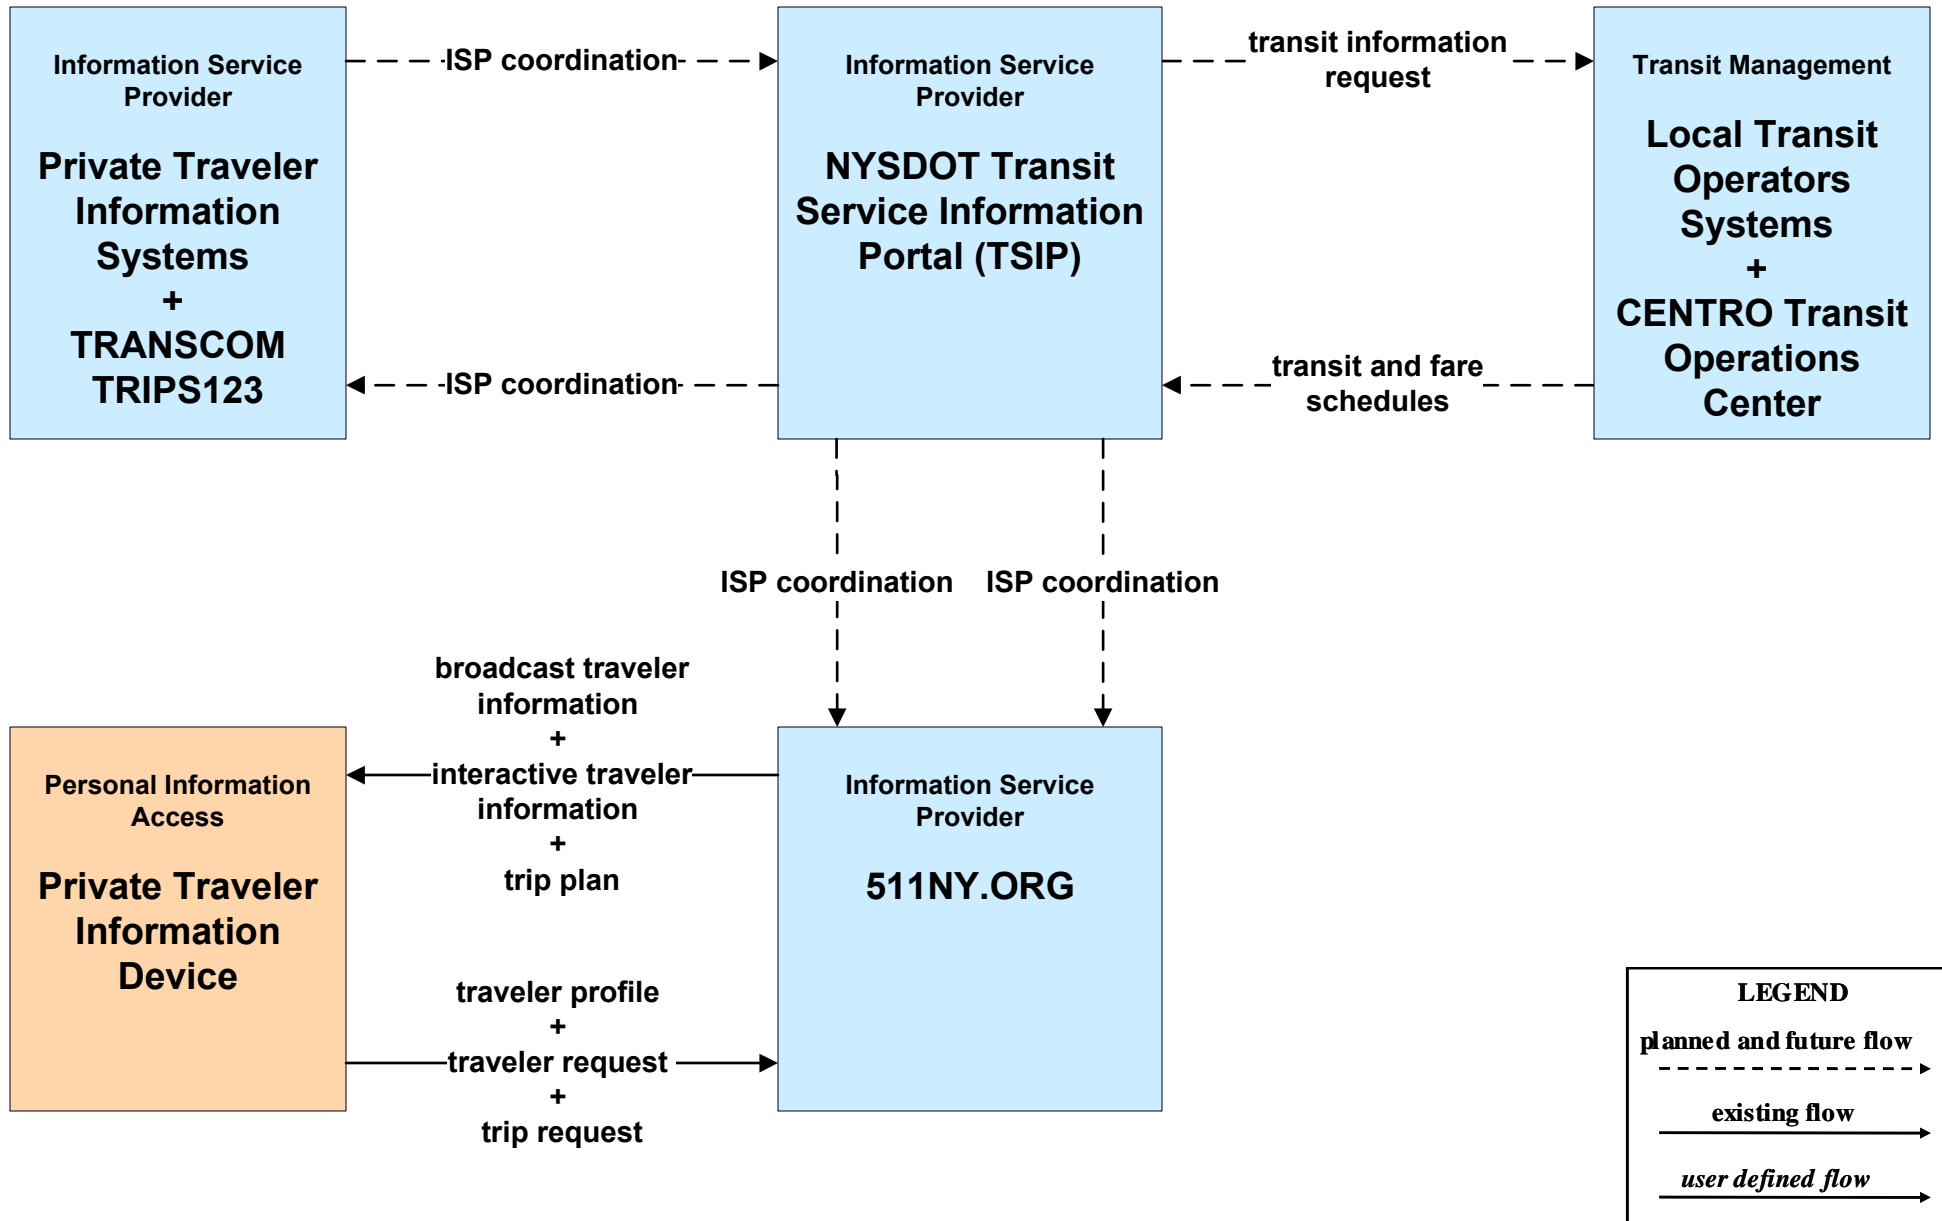

APTS08 - Transit Traveler Information CENTRO

APTS08 - Transit Traveler Information NYSDOT TSIP

APTS08 - Transit Traveler Information Local Transit Operators

APTS08 - Transit Traveler Information School Bus Operators

**ATIS01 - Broadcast Traveler Information
511NY.ORG – Road Network Conditions (1 of 3)**

ATIS02 - Broadcast Traveler Information NY TransAlerts

*Should be in Statewide,
but NYSTA not in there.*

**ATIS02 - Broadcast Traveler Information
511NY.ORG**

*Should be in Statewide,
but NYSTA not in there.*

**EM03 - Mayday Support
Mayday/Concierge Service Center**

**EM10 - Disaster Traveler Information
 NYSDOT IEN and NY511.ORG**

**EM10 - Disaster Traveler Information
 NYSDOT Public Information Office System**