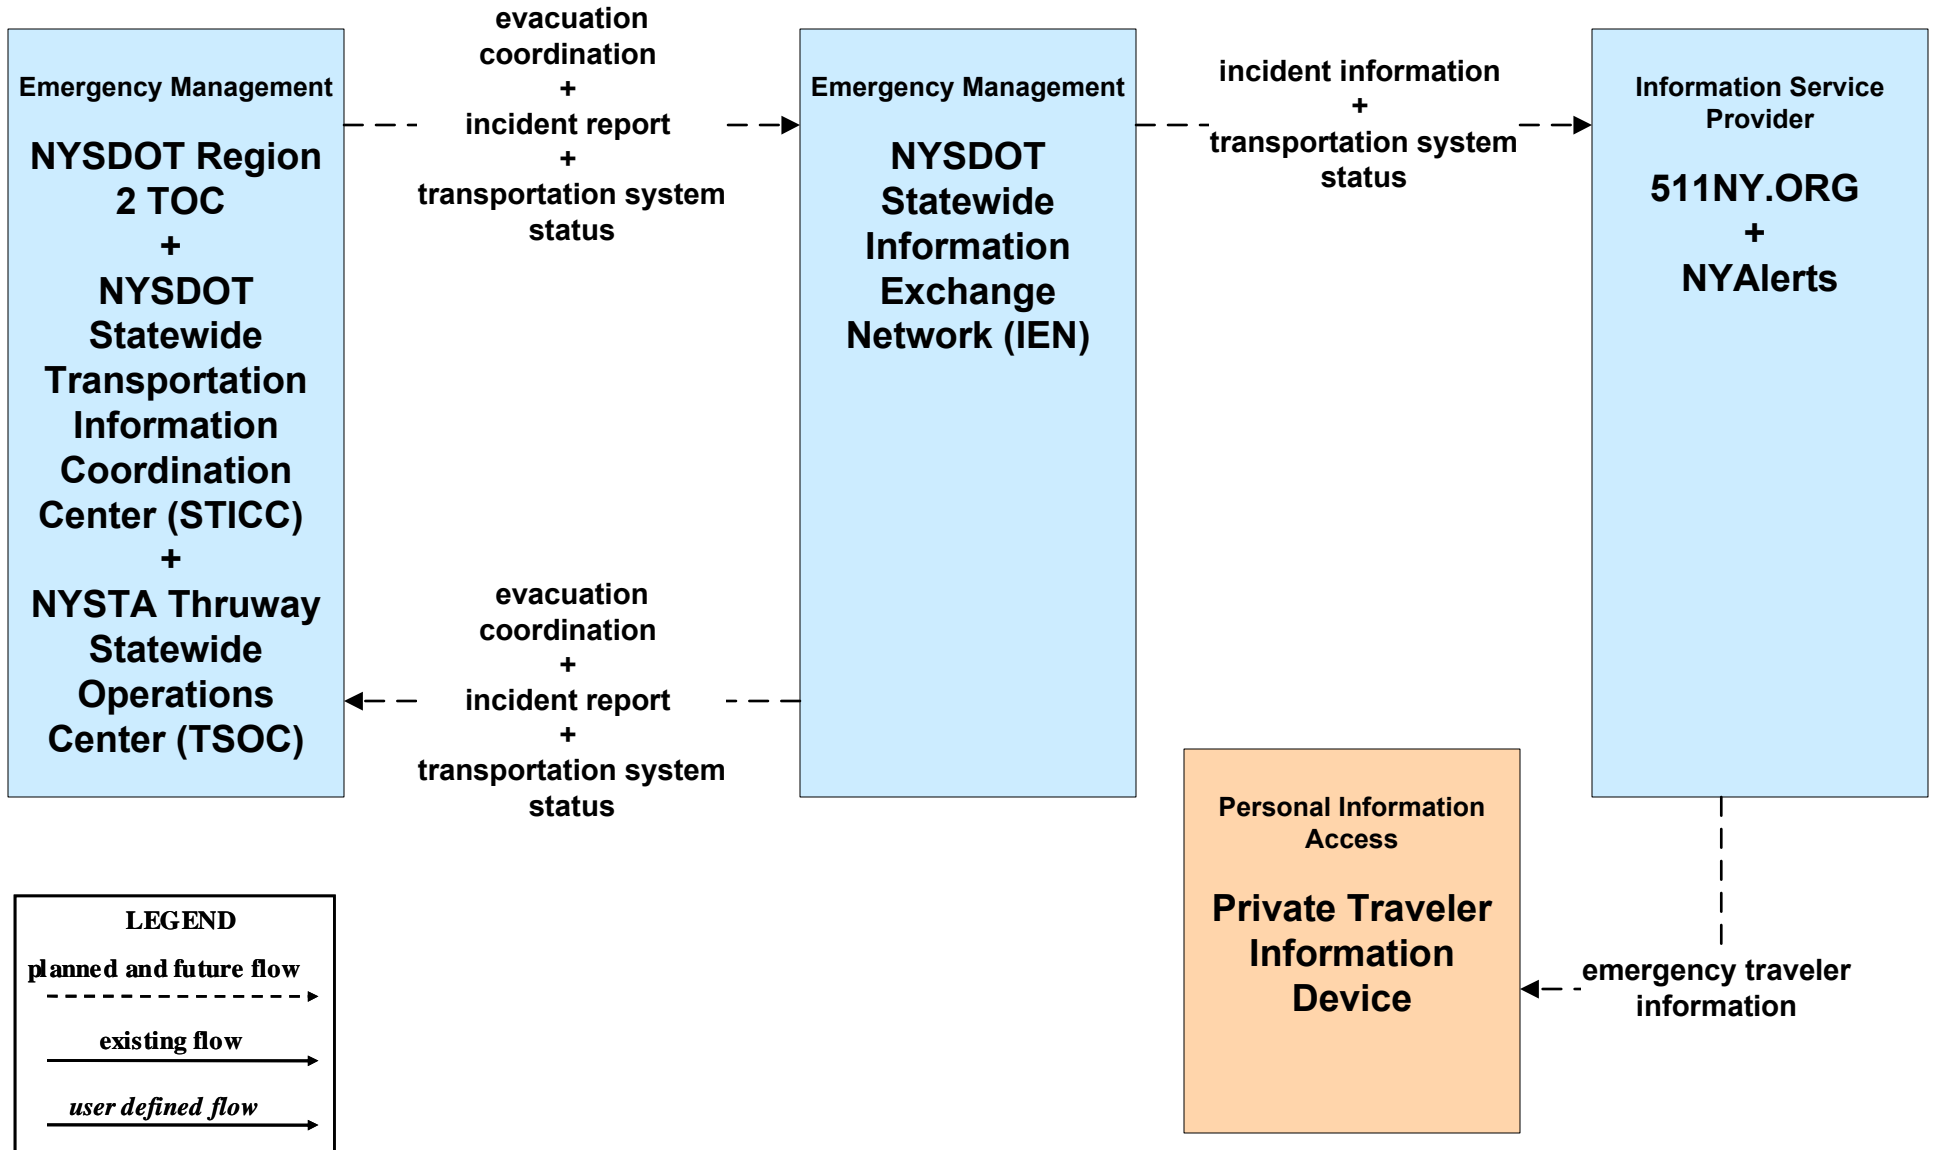

APTS08 - Transit Traveler Information CENTRO

APTS08 - Transit Traveler Information NYSDOT TSIP

APTS08 - Transit Traveler Information Local Transit Operators

APTS08 - Transit Traveler Information School Bus Operators

**ATIS01 - Broadcast Traveler Information
511NY.ORG – Road Network Conditions (1 of 3)**

ATIS02 - Broadcast Traveler Information NY TransAlerts

*Should be in Statewide,
but NYSTA not in there.*

**ATIS02 - Broadcast Traveler Information
511NY.ORG**

*Should be in Statewide,
but NYSTA not in there.*

**EM03 - Mayday Support
Mayday/Concierge Service Center**

**EM10 - Disaster Traveler Information
 NYSDOT IEN and NY511.ORG**

**EM10 - Disaster Traveler Information
 NYSDOT Public Information Office System**