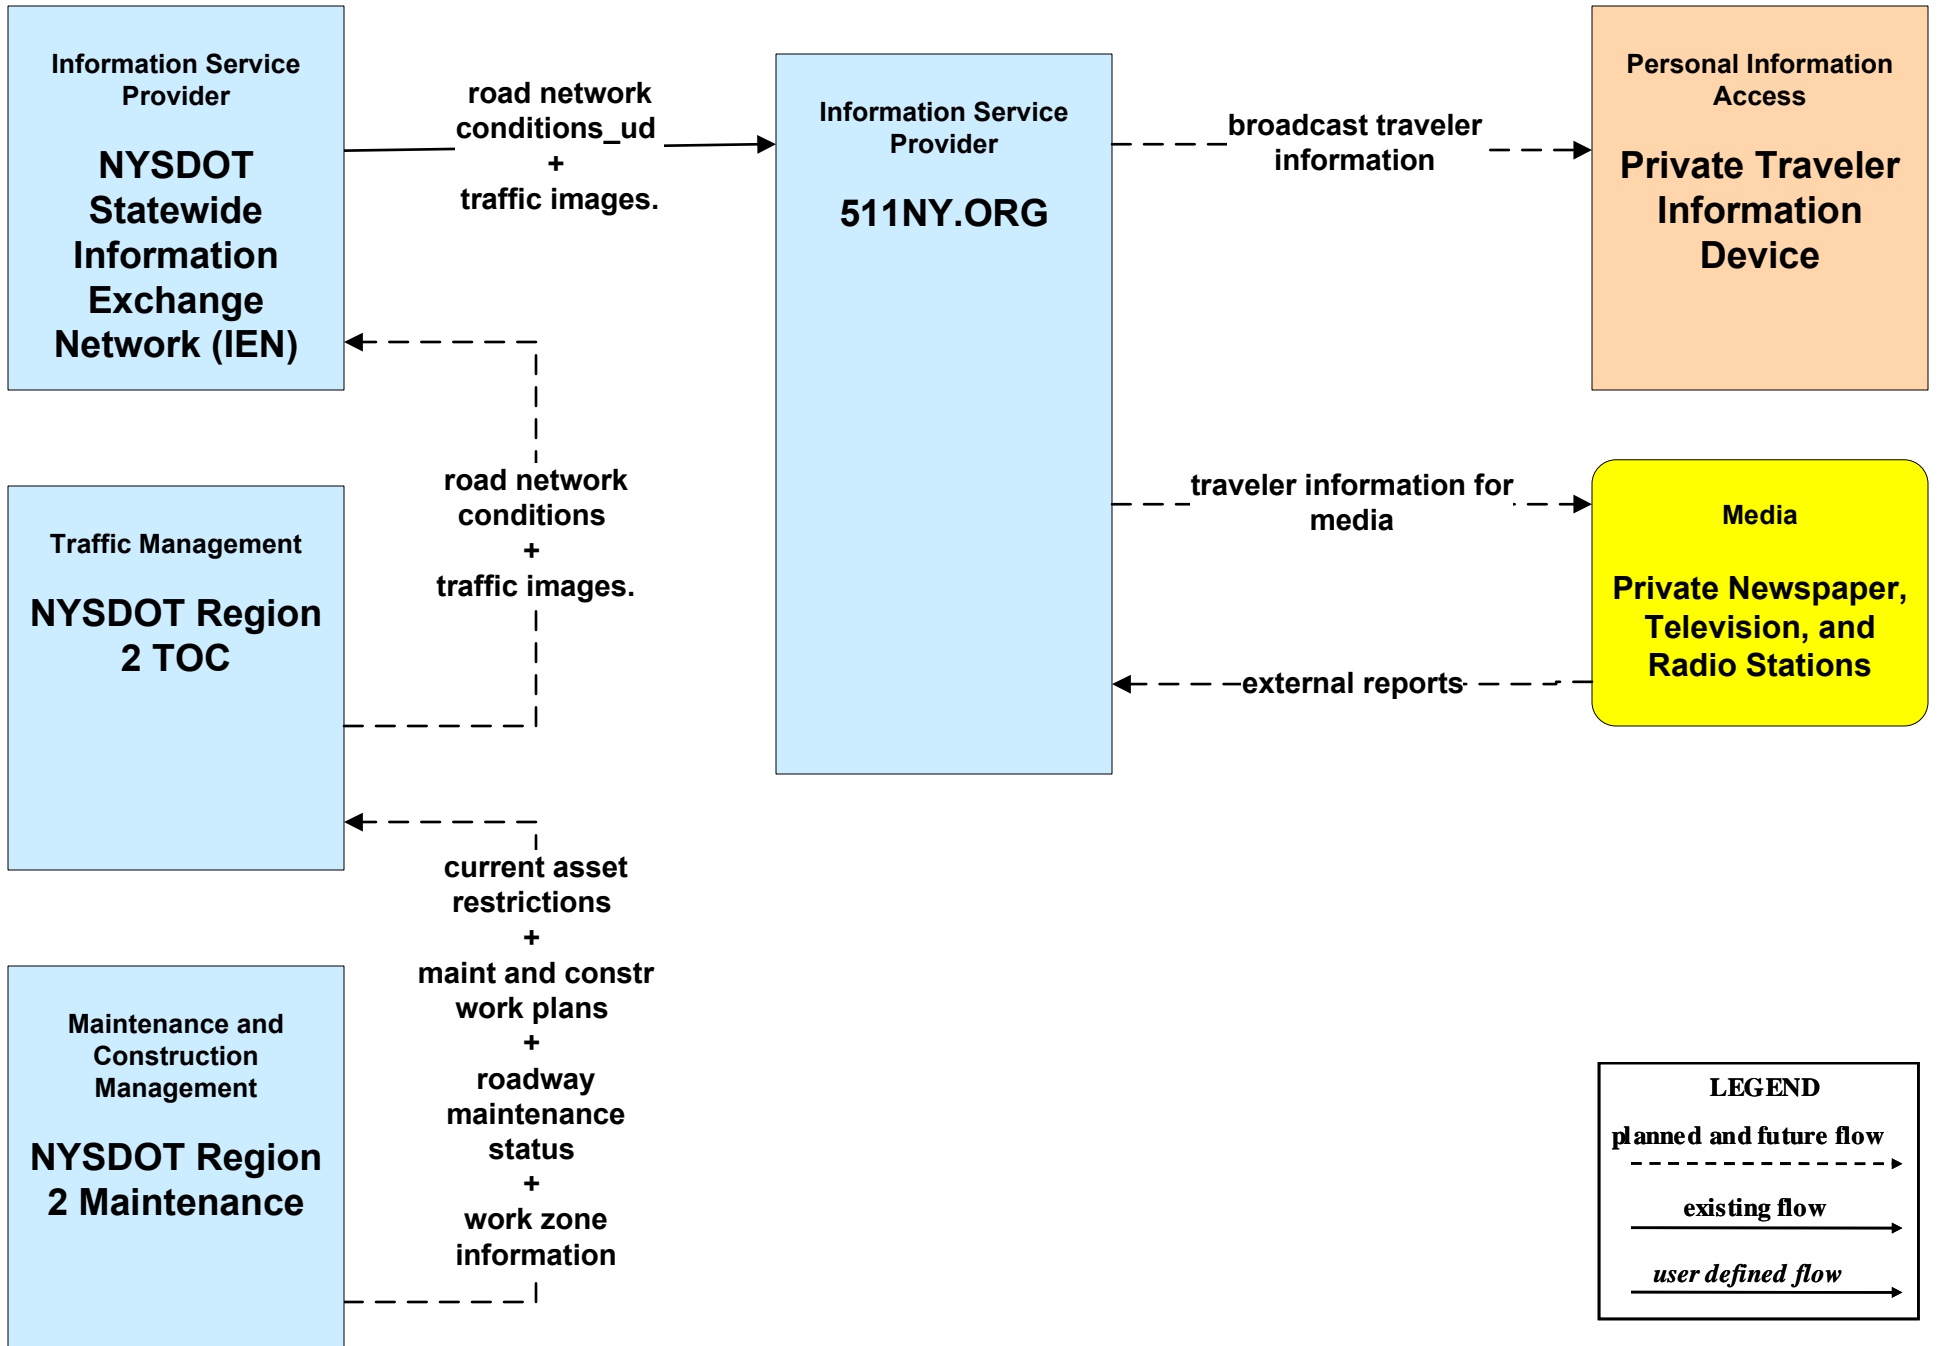

APTS08 - Transit Traveler Information CENTRO

APTS08 - Transit Traveler Information NYSDOT TSIP

APTS08 - Transit Traveler Information Local Transit Operators

APTS08 - Transit Traveler Information School Bus Operators

**ATIS01 - Broadcast Traveler Information
511NY.ORG – Road Network Conditions (1 of 3)**

ATIS02 - Broadcast Traveler Information NY TransAlerts

*Should be in Statewide,
but NYSTA not in there.*

**ATIS02 - Broadcast Traveler Information
511NY.ORG**

*Should be in Statewide,
but NYSTA not in there.*

**EM03 - Mayday Support
Mayday/Concierge Service Center**

**EM10 - Disaster Traveler Information
 NYSDOT IEN and NY511.ORG**

**EM10 - Disaster Traveler Information
 NYSDOT Public Information Office System**