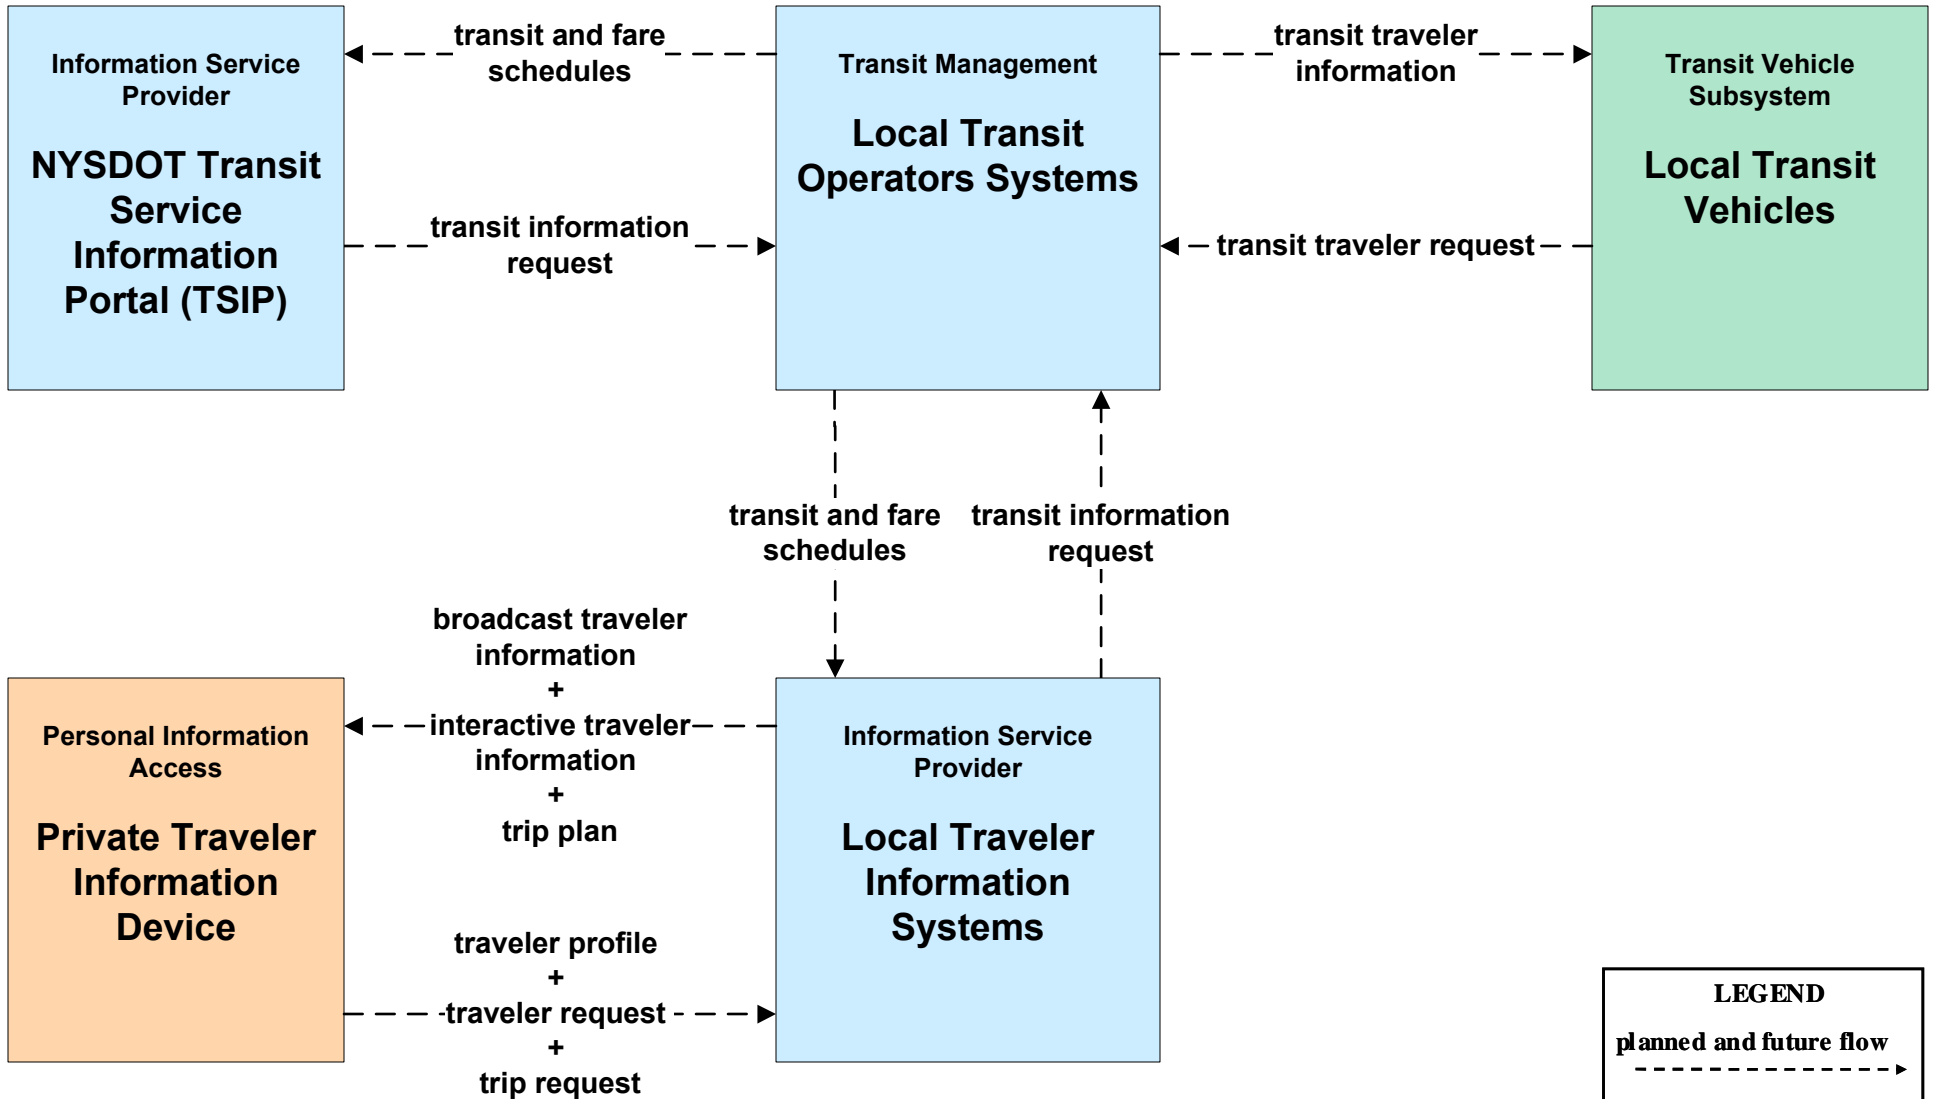

APTS08 - Transit Traveler Information CENTRO

APTS08 - Transit Traveler Information NYSDOT TSIP

APTS08 - Transit Traveler Information Local Transit Operators

APTS08 - Transit Traveler Information School Bus Operators

**ATIS01 - Broadcast Traveler Information
511NY.ORG – Road Network Conditions (1 of 3)**

ATIS02 - Broadcast Traveler Information NY TransAlerts

*Should be in Statewide,
but NYSTA not in there.*

**ATIS02 - Broadcast Traveler Information
511NY.ORG**

*Should be in Statewide,
but NYSTA not in there.*

**EM03 - Mayday Support
Mayday/Concierge Service Center**

**EM10 - Disaster Traveler Information
 NYSDOT IEN and NY511.ORG**

**EM10 - Disaster Traveler Information
 NYSDOT Public Information Office System**