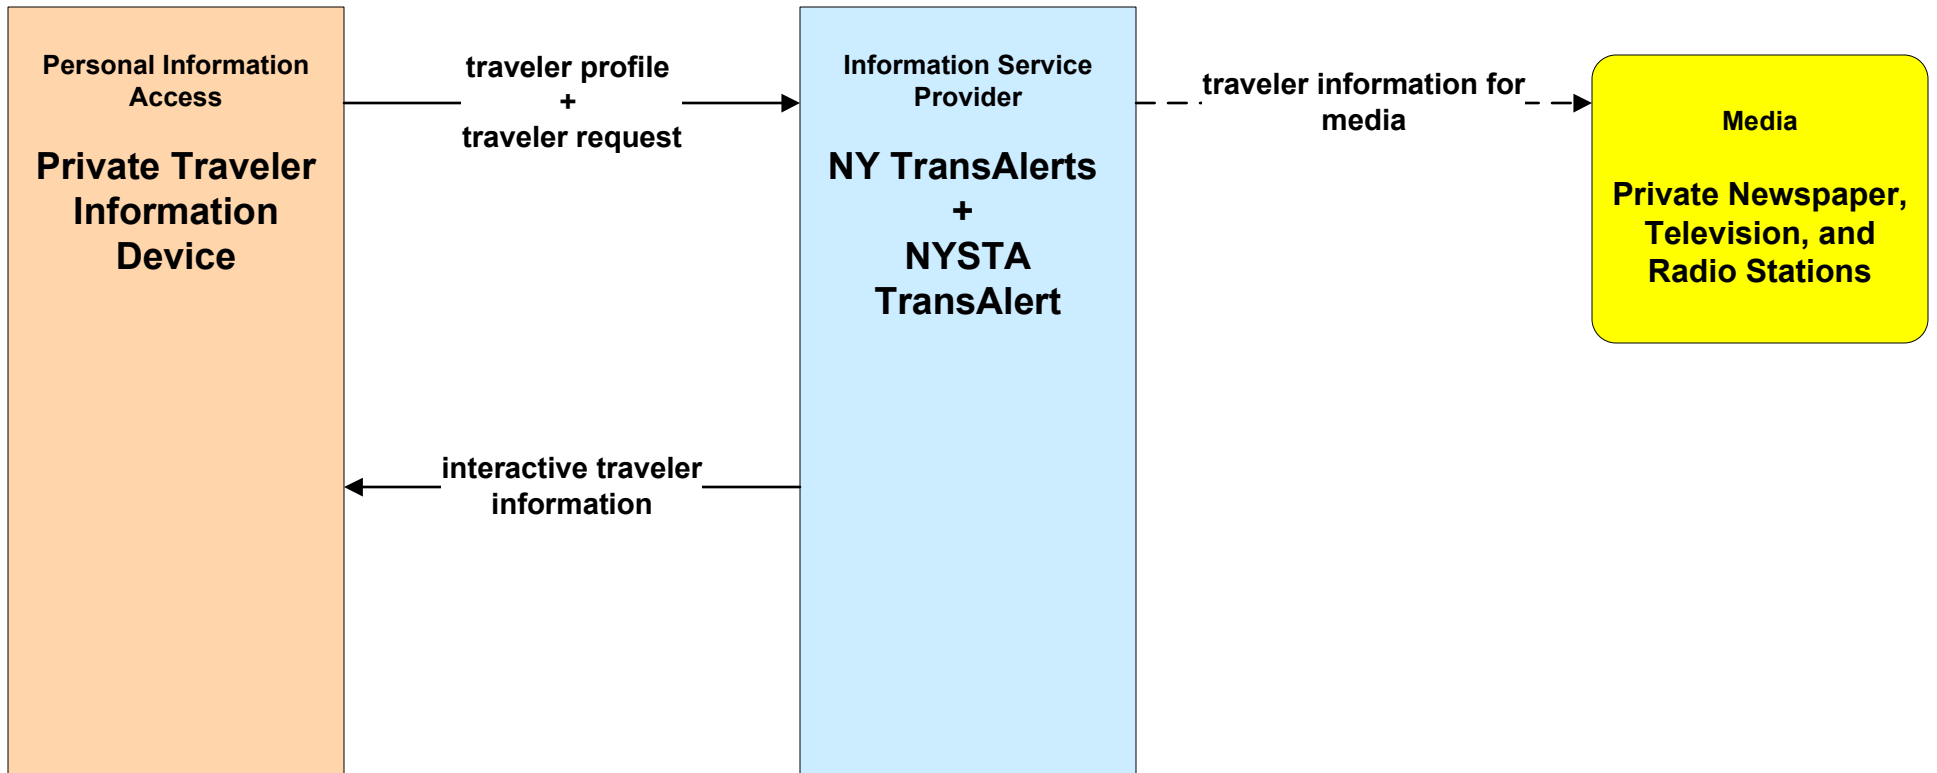

**ATIS01 - Broadcast Traveler Information
511NY.ORG – Road Network Conditions (1 of 3)**

ATIS02 - Broadcast Traveler Information NY TransAlerts

*Should be in Statewide,
but NYSTA not in there.*

**ATMS06 - Traffic Information Dissemination
 NYSDOT Region 2 (1 of 3)**

**ATMS06 - Traffic Information Dissemination
Local Cities and Counties (1 of 2)**

**EM10 - Disaster Traveler Information
 NYSDOT Public Information Office System**