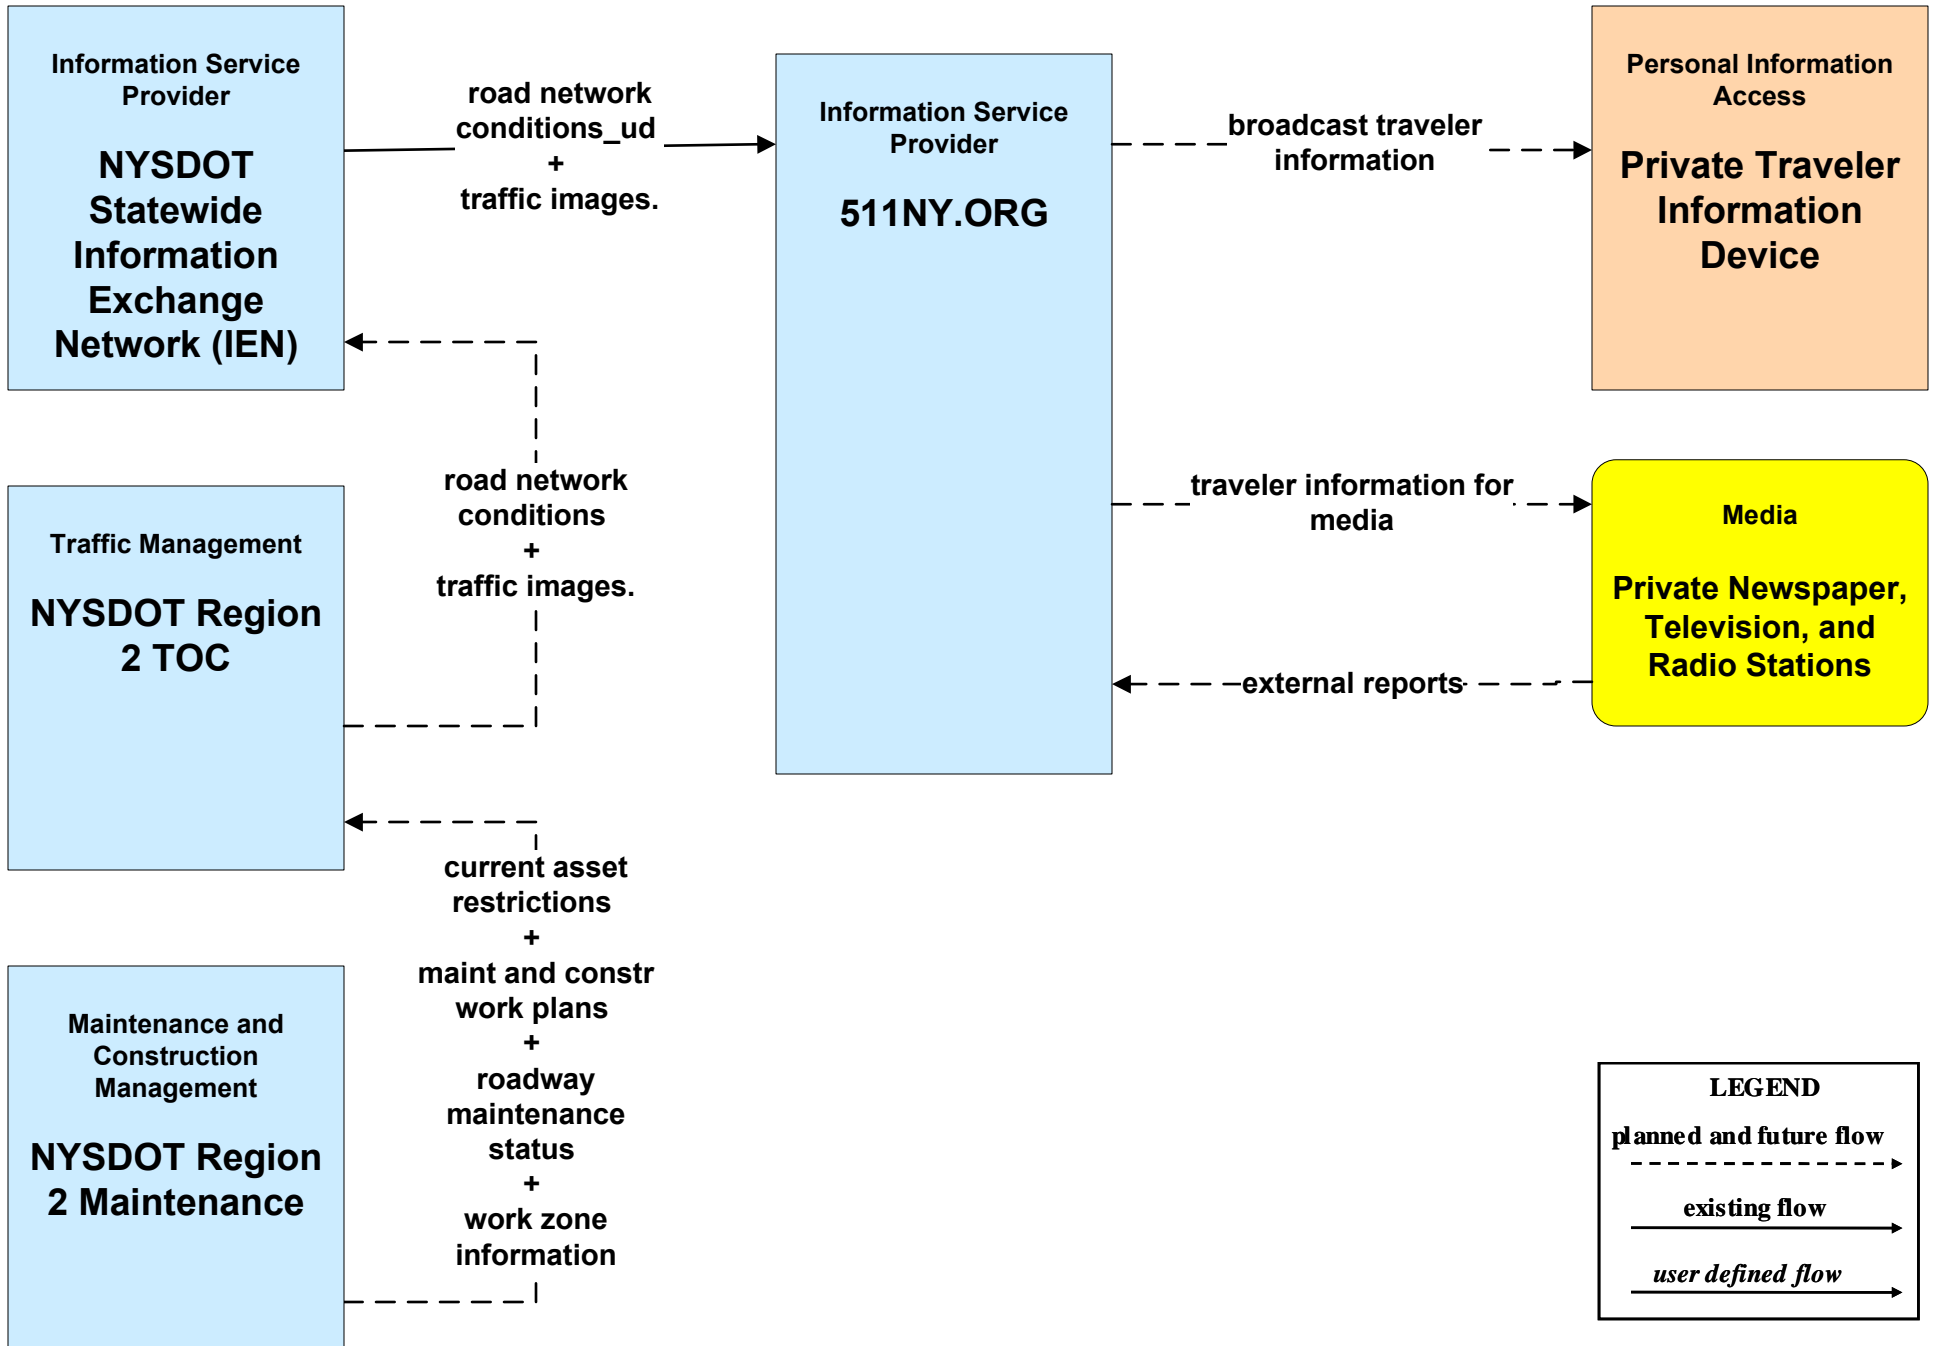

**ATIS01 - Broadcast Traveler Information
511NY.ORG – Road Network Conditions (1 of 3)**

ATIS02 - Broadcast Traveler Information NY TransAlerts

*Should be in Statewide,
but NYSTA not in there.*

**ATMS06 - Traffic Information Dissemination
 NYSDOT Region 2 (1 of 3)**

**ATMS06 - Traffic Information Dissemination
Local Cities and Counties (1 of 2)**

**EM10 - Disaster Traveler Information
 NYSDOT Public Information Office System**