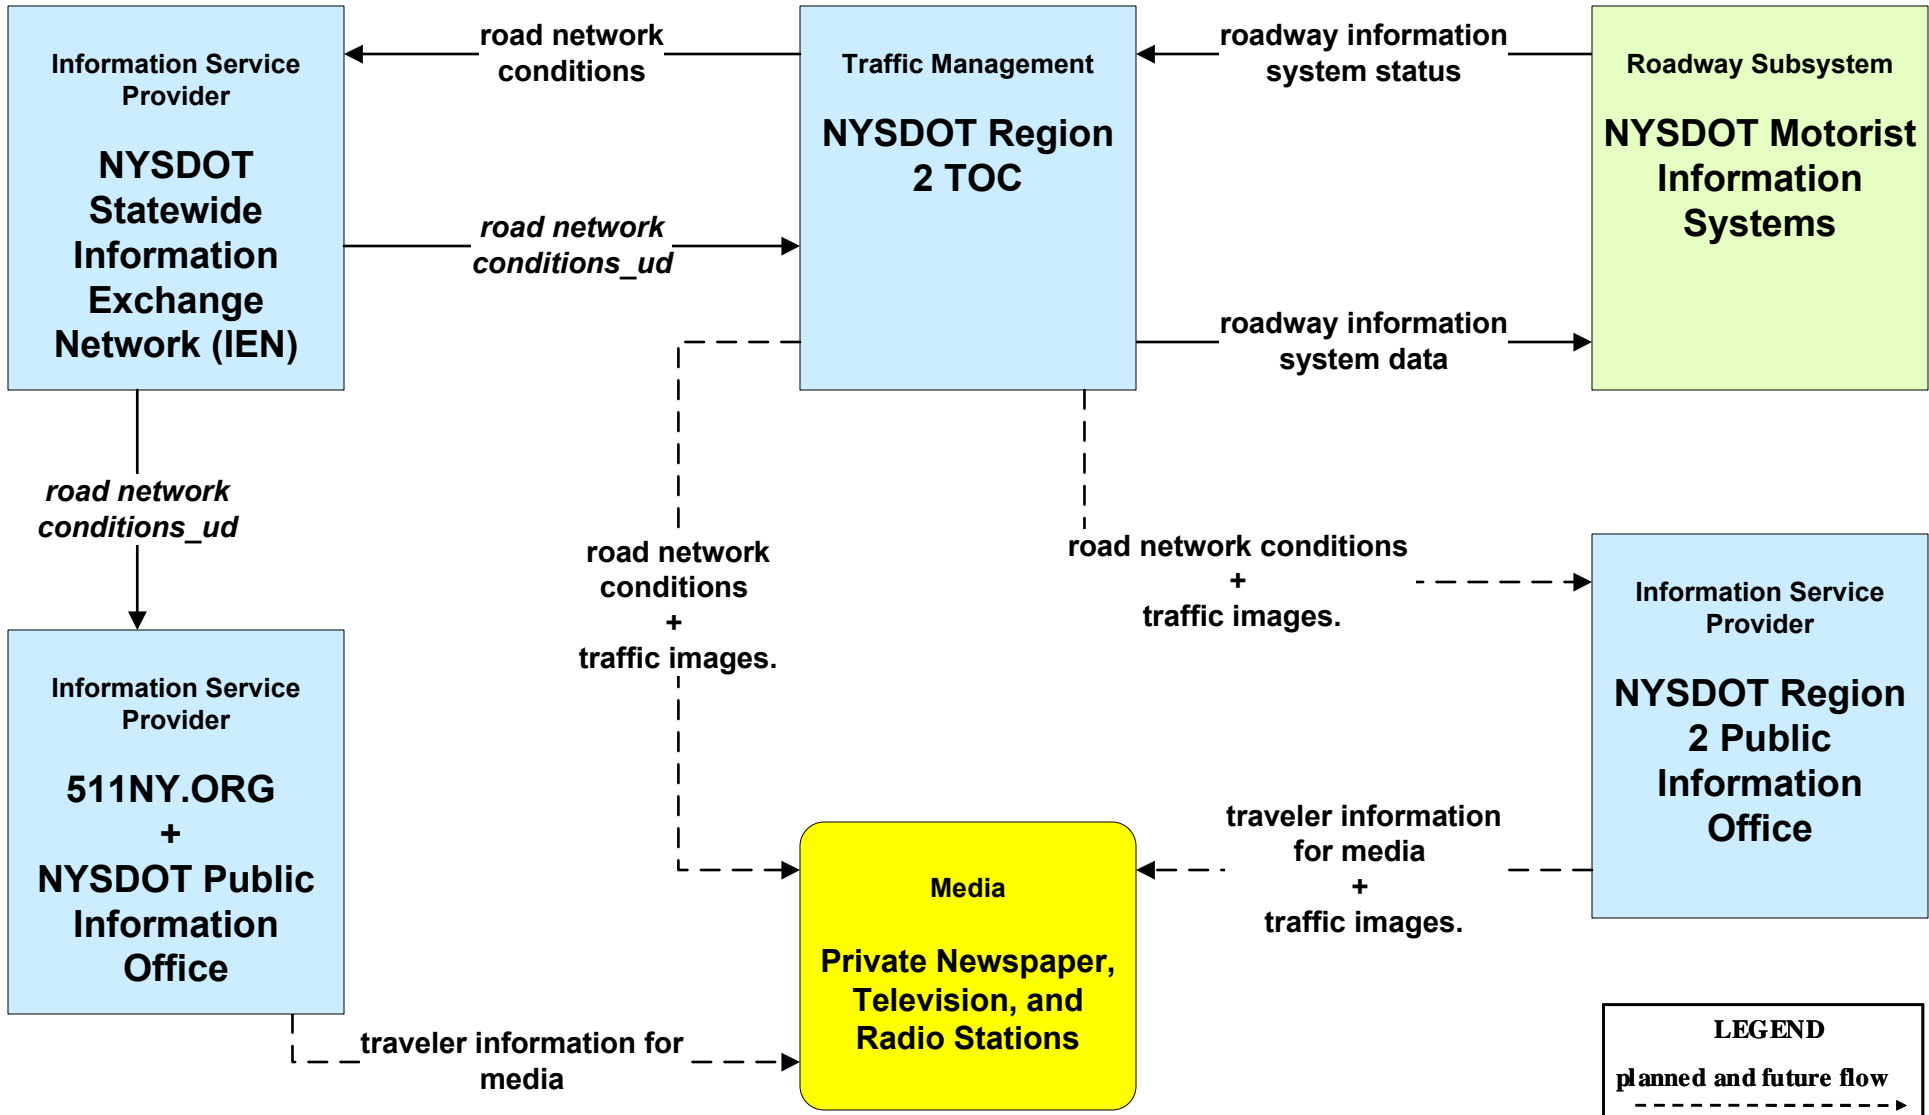

**ATIS01 - Broadcast Traveler Information
511NY.ORG – Road Network Conditions (1 of 3)**

ATIS02 - Broadcast Traveler Information NY TransAlerts

*Should be in Statewide,
but NYSTA not in there.*

**ATMS06 - Traffic Information Dissemination
 NYSDOT Region 2 (1 of 3)**

**ATMS06 - Traffic Information Dissemination
Local Cities and Counties (1 of 2)**

**EM10 - Disaster Traveler Information
 NYSDOT Public Information Office System**