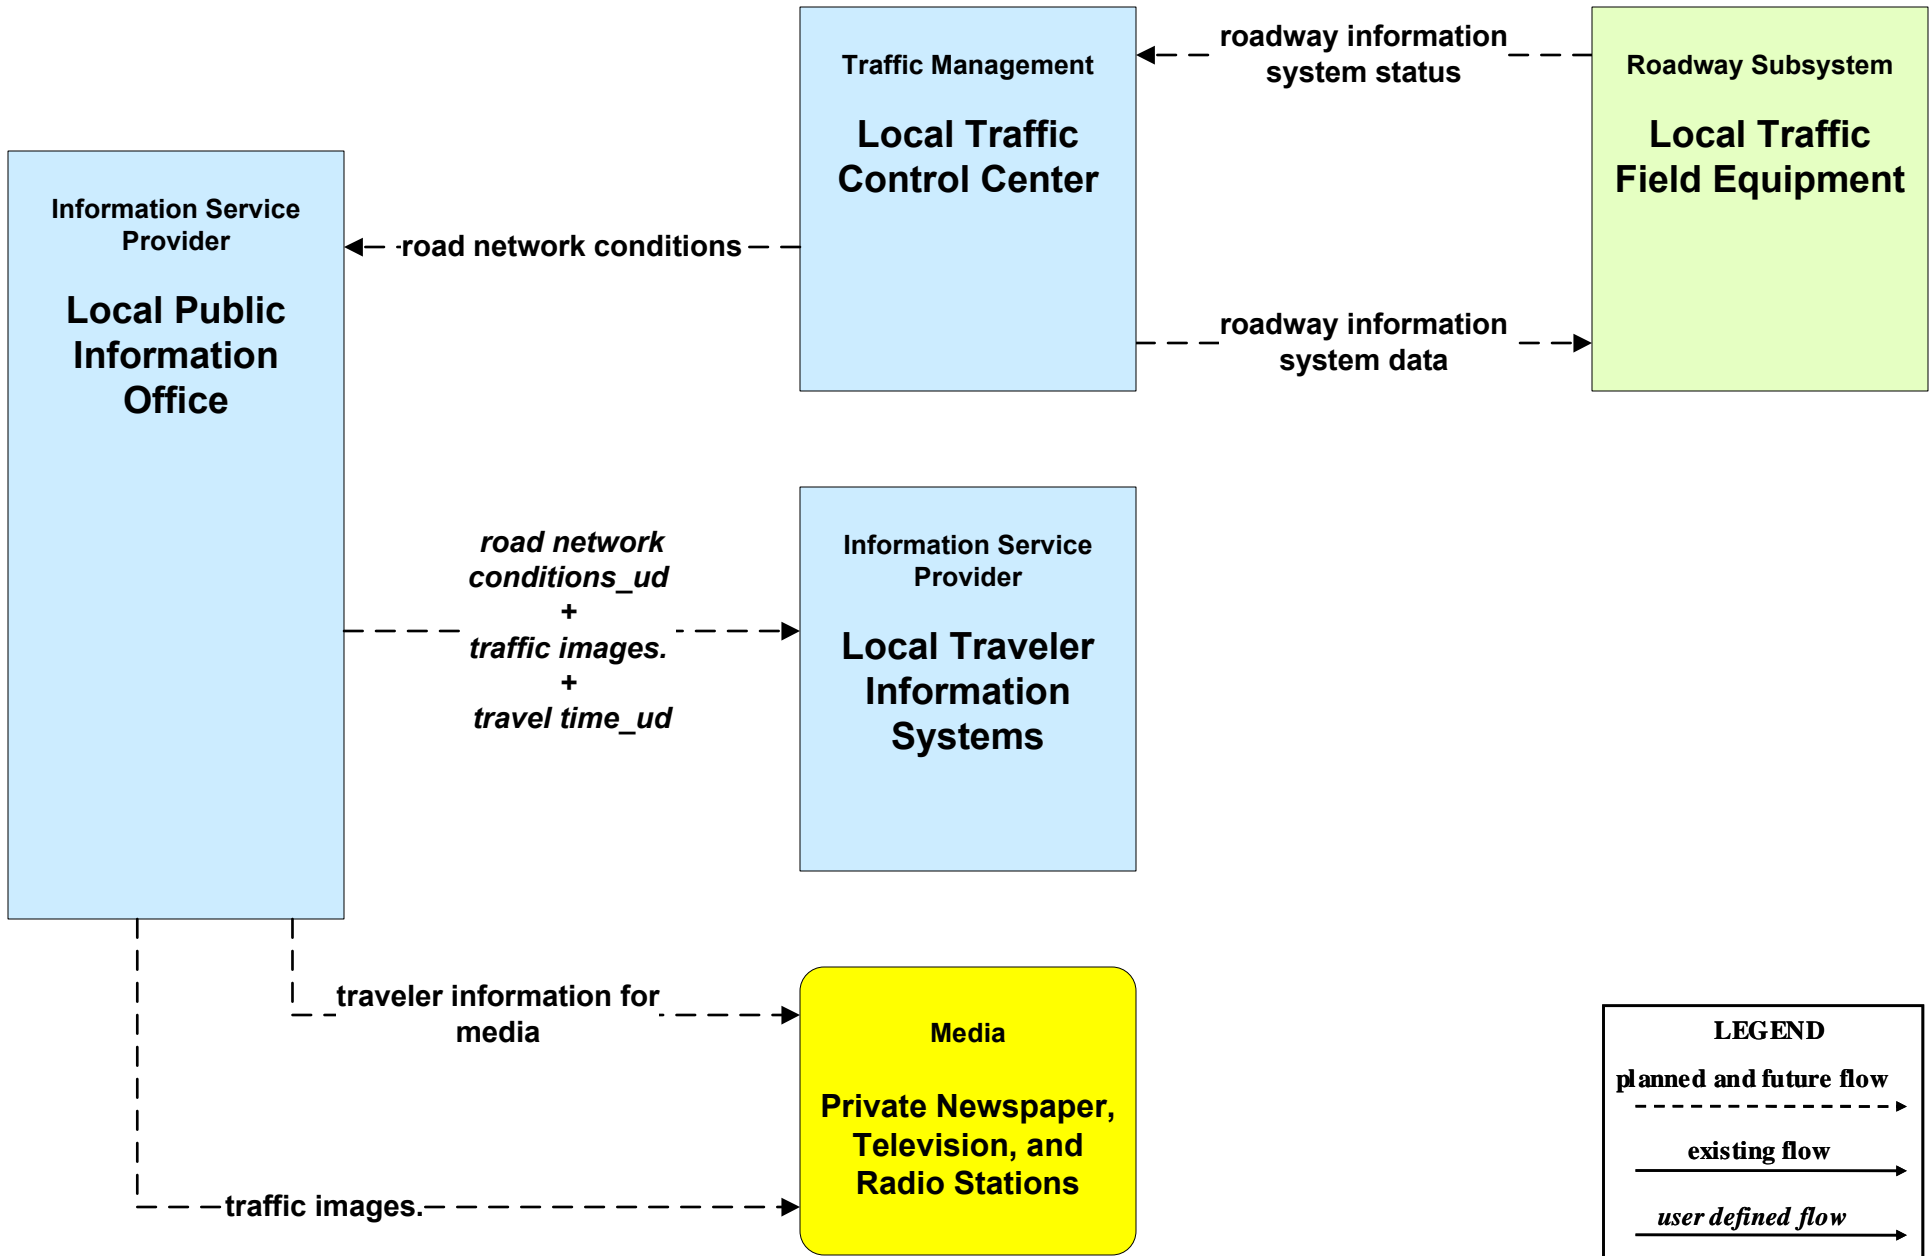

**ATIS01 - Broadcast Traveler Information
511NY.ORG – Road Network Conditions (1 of 3)**

ATIS02 - Broadcast Traveler Information NY TransAlerts

*Should be in Statewide,
but NYSTA not in there.*

**ATMS06 - Traffic Information Dissemination
 NYSDOT Region 2 (1 of 3)**

**ATMS06 - Traffic Information Dissemination
Local Cities and Counties (1 of 2)**

**EM10 - Disaster Traveler Information
 NYSDOT Public Information Office System**