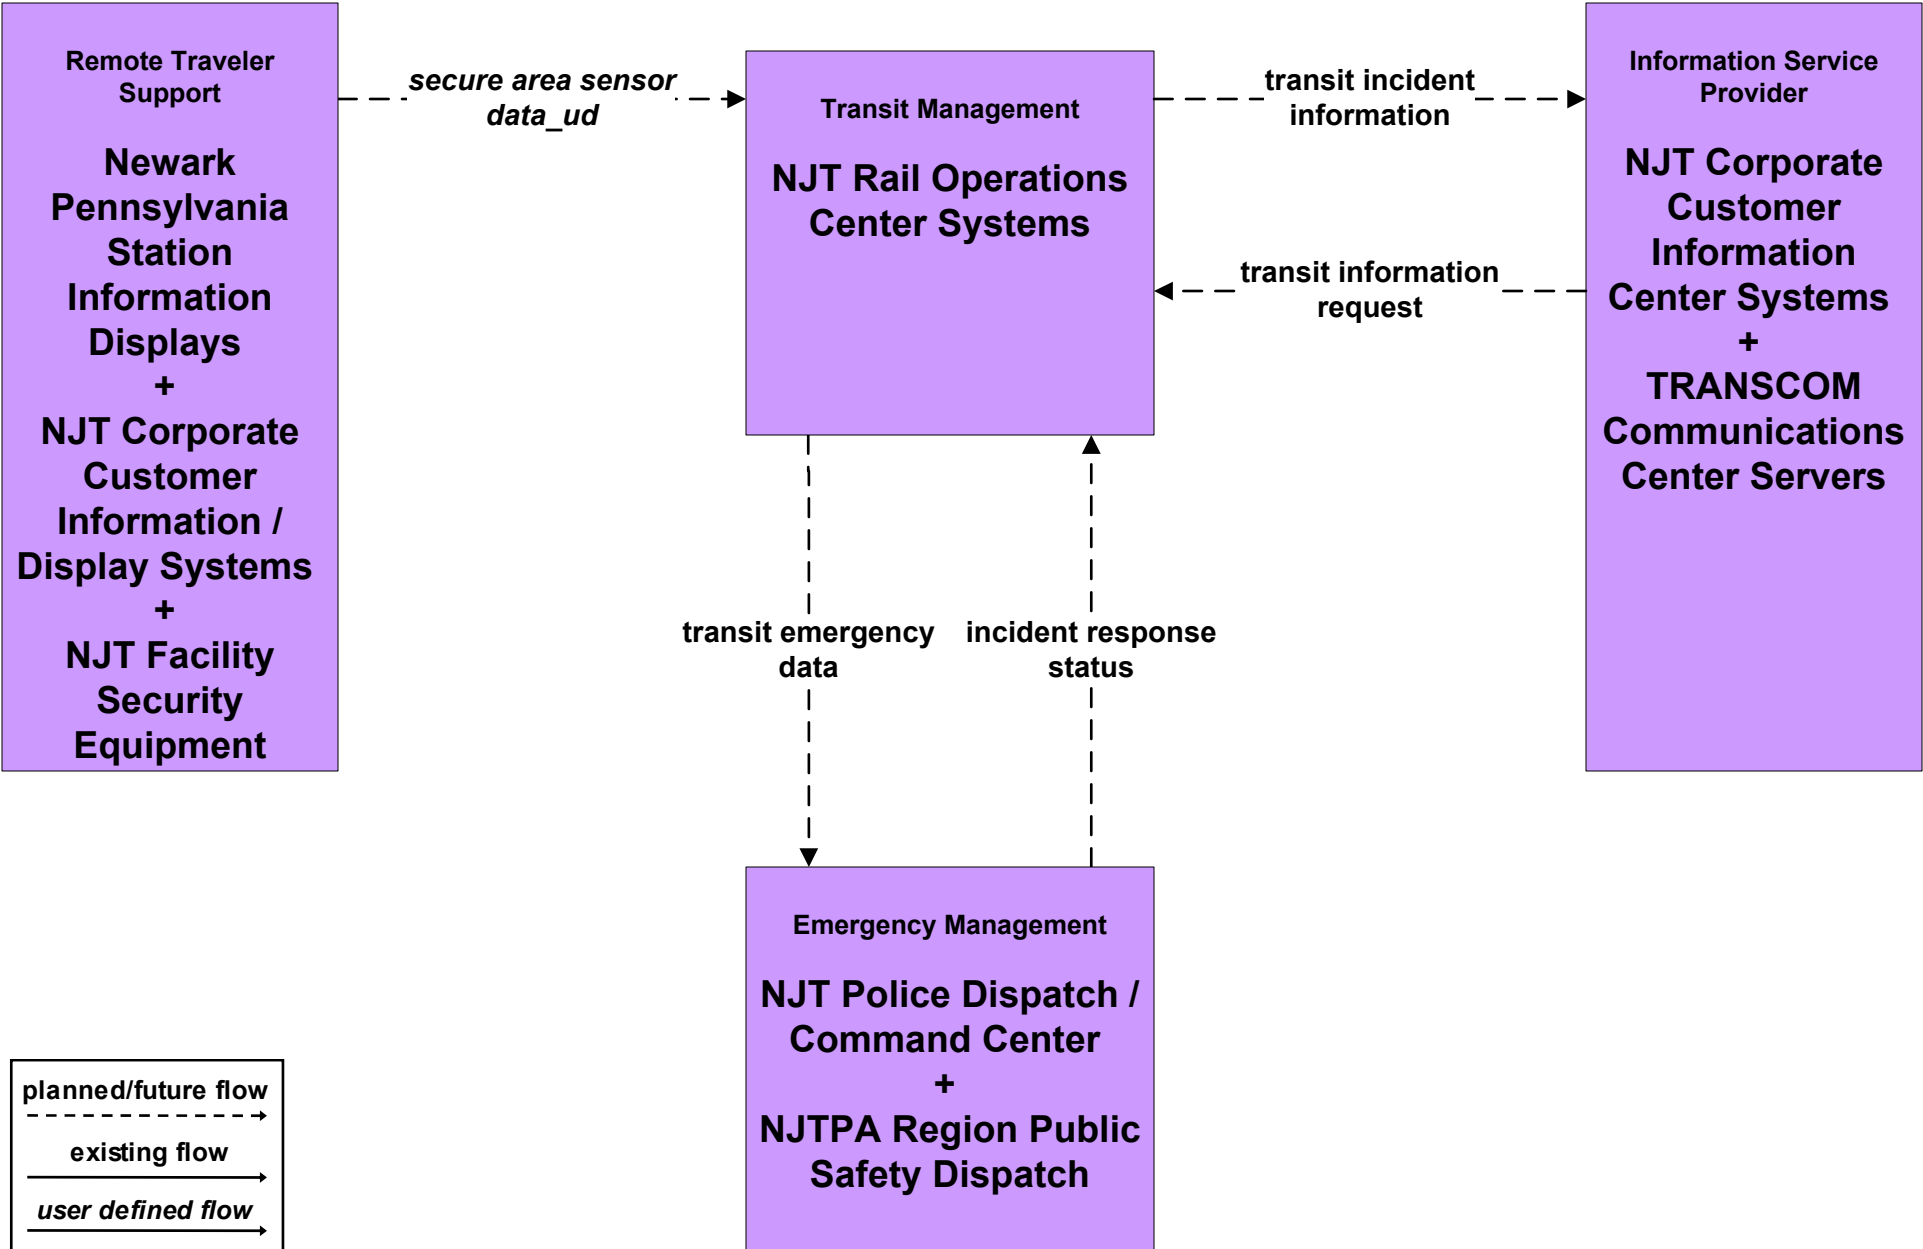

**APTS5 - Transit Security
NJ TRANSIT - Rail Operations**

**APTS5 - Transit Security
NJ TRANSIT - LRT - Newark City Subway**

**APTS8 - Transit Traveler Information
NJ TRANSIT - Bus Operations North**

**APTS8 - Transit Traveler Information
NJ TRANSIT - Rail Operations**

**APTS8 - Transit Traveler Information
NJ TRANSIT - LRT - Newark City Subway**

APTS8 - Transit Traveler Information Newark Pennsylvania Station

**MC04 - Weather Information Processing and Distribution
NJDOT TOC North (Terminators)**