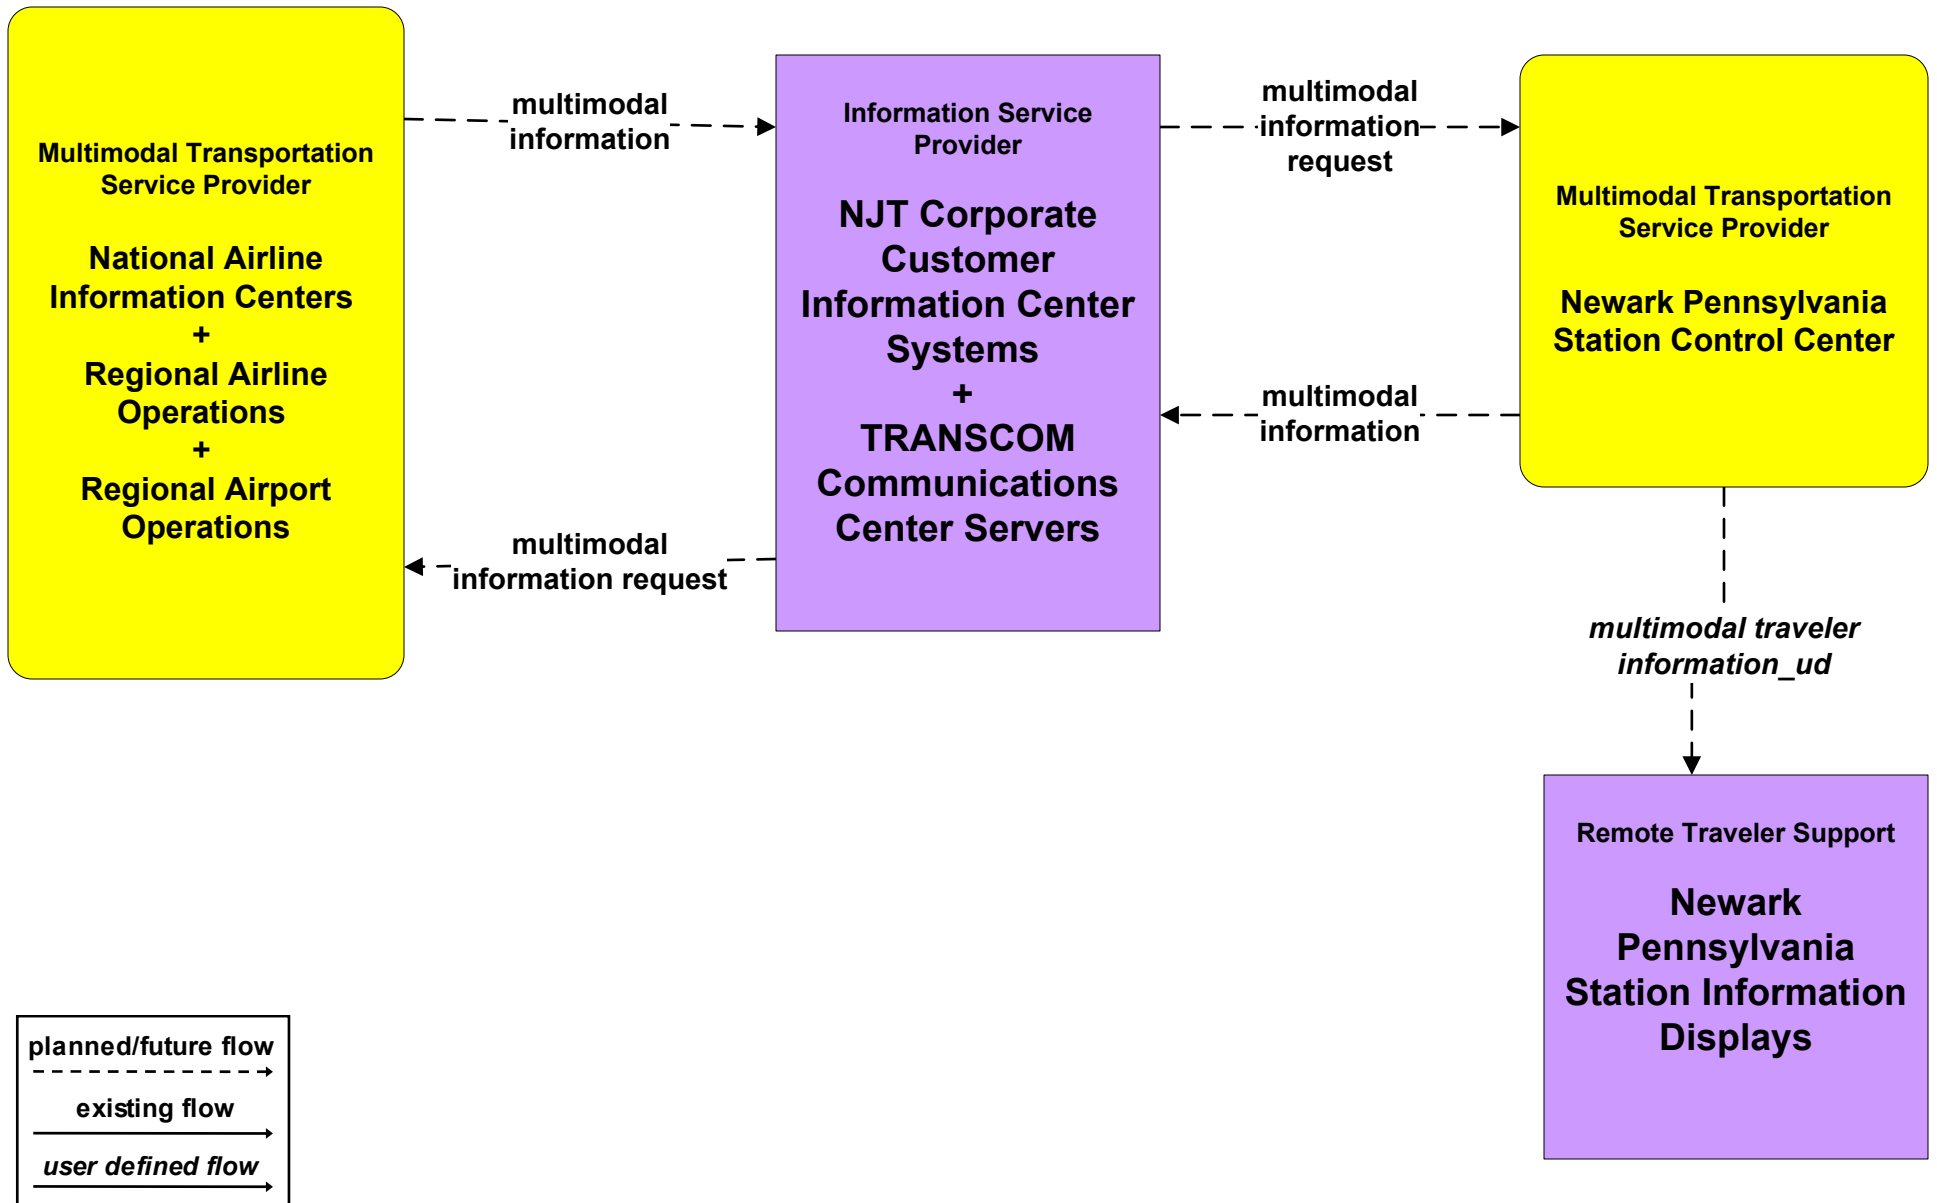

**APTS5 - Transit Security
NJ TRANSIT - Rail Operations**

**APTS5 - Transit Security
NJ TRANSIT - LRT - Newark City Subway**

**APTS8 - Transit Traveler Information
NJ TRANSIT - Bus Operations North**

**APTS8 - Transit Traveler Information
NJ TRANSIT - Rail Operations**

**APTS8 - Transit Traveler Information
NJ TRANSIT - LRT - Newark City Subway**

APTS8 - Transit Traveler Information Newark Pennsylvania Station

**MC04 - Weather Information Processing and Distribution
NJDOT TOC North (Terminators)**