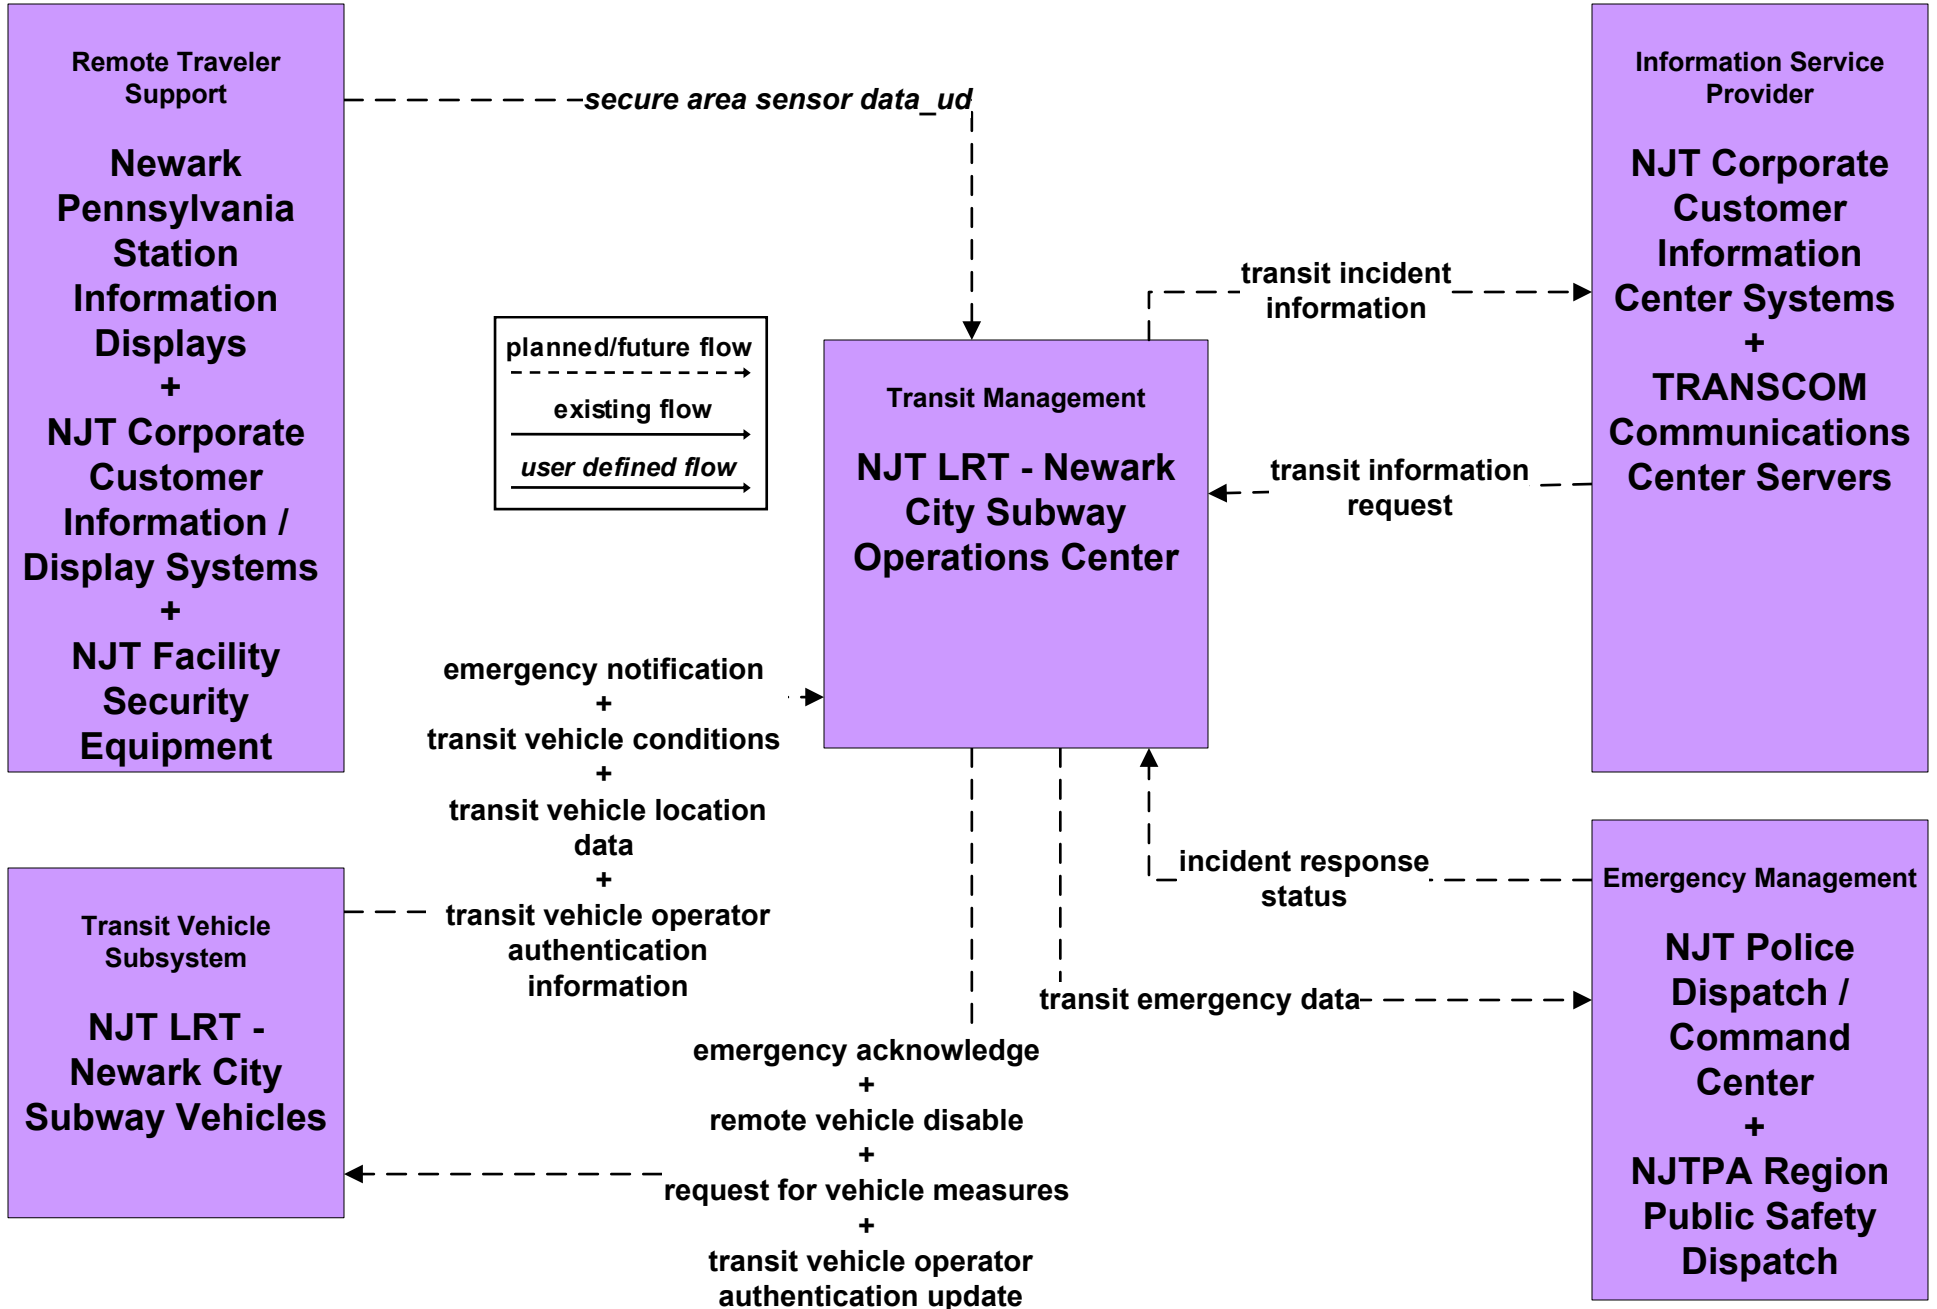

**APTS5 - Transit Security
NJ TRANSIT - Rail Operations**

**APTS5 - Transit Security
NJ TRANSIT - LRT - Newark City Subway**

**APTS8 - Transit Traveler Information
NJ TRANSIT - Bus Operations North**

**APTS8 - Transit Traveler Information
NJ TRANSIT - Rail Operations**

**APTS8 - Transit Traveler Information
NJ TRANSIT - LRT - Newark City Subway**

APTS8 - Transit Traveler Information Newark Pennsylvania Station

**MC04 - Weather Information Processing and Distribution
NJDOT TOC North (Terminators)**