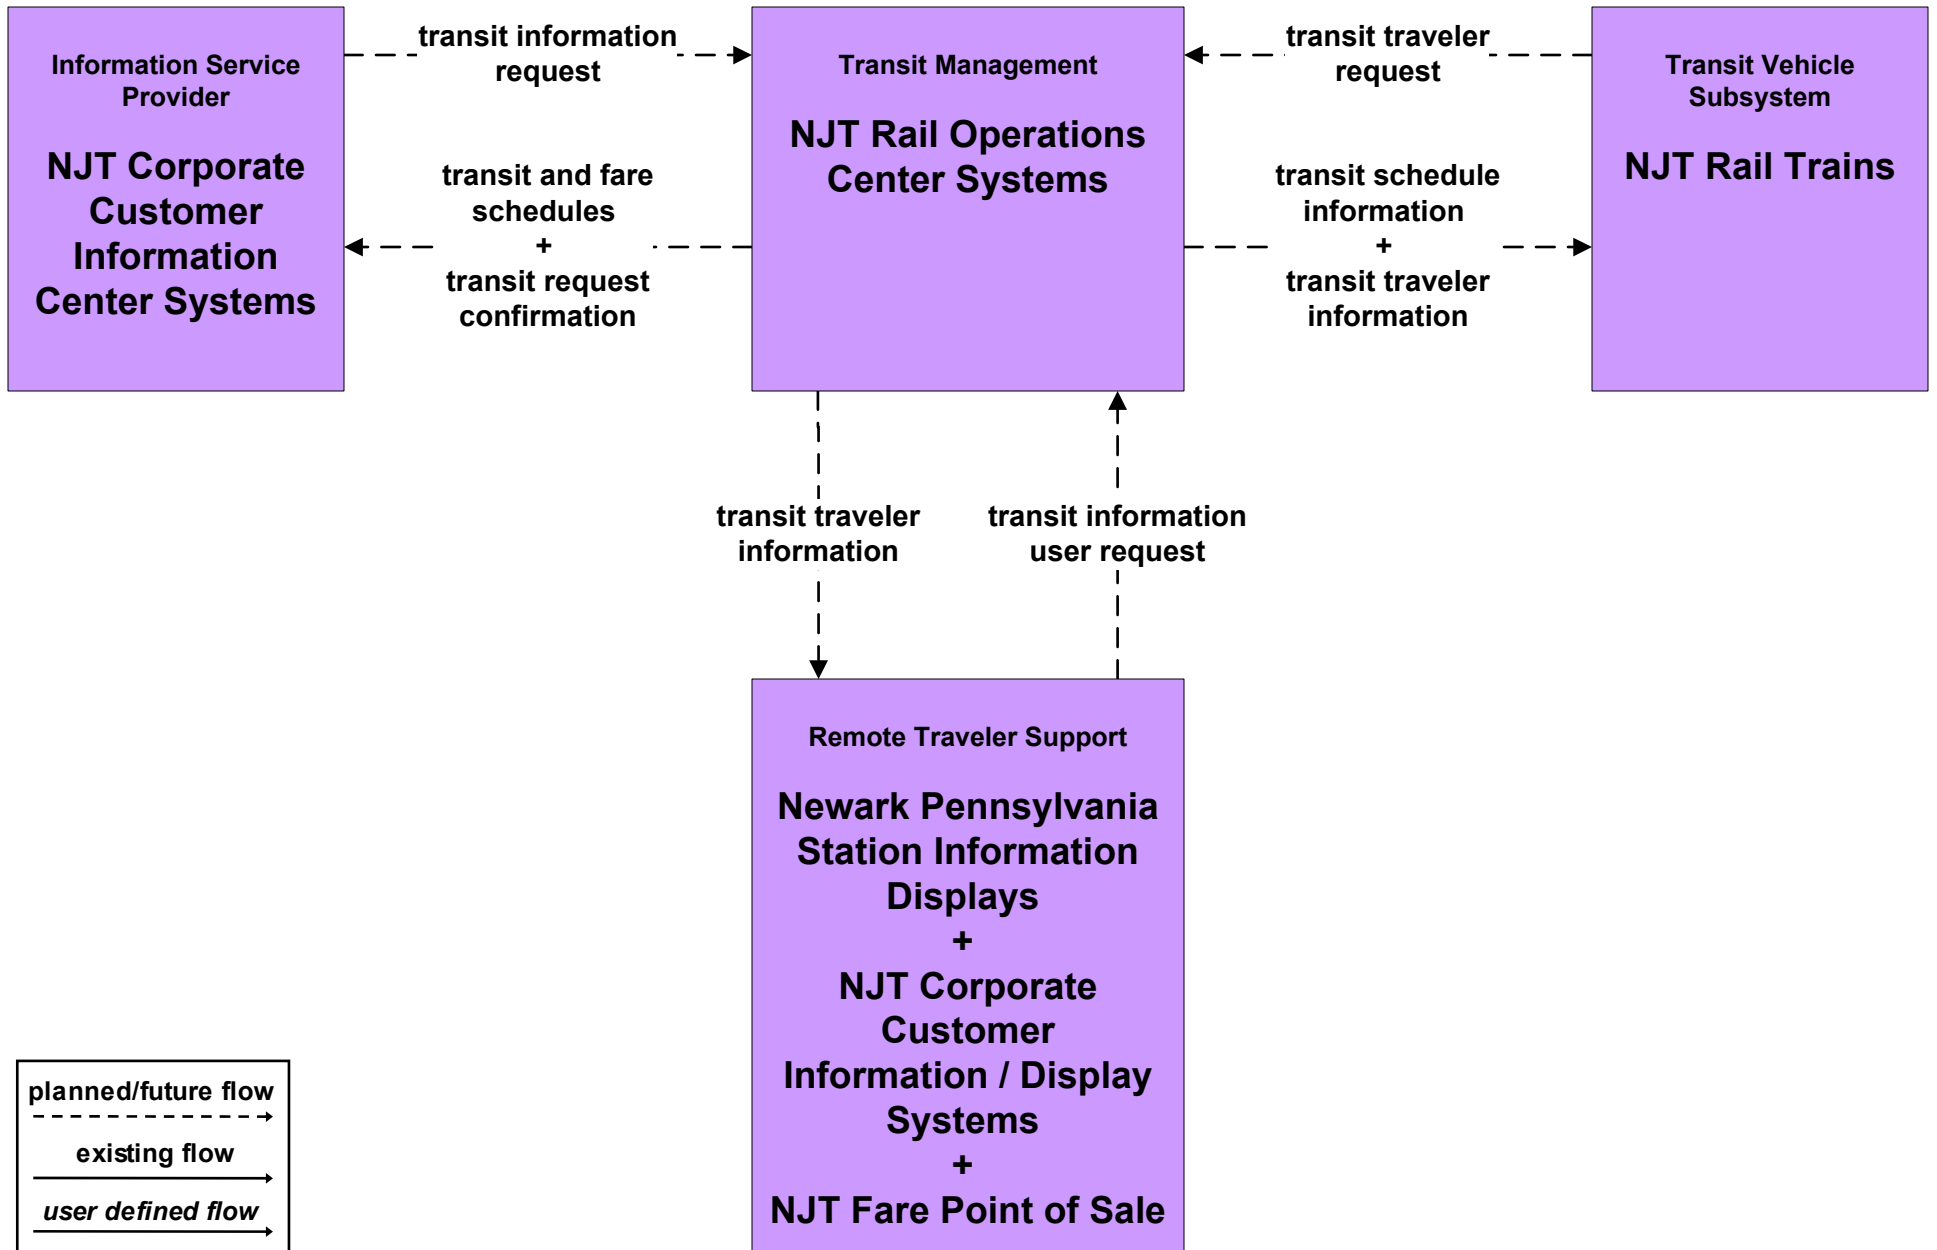

**APTS5 - Transit Security
NJ TRANSIT - Rail Operations**

**APTS5 - Transit Security
NJ TRANSIT - LRT - Newark City Subway**

**APTS8 - Transit Traveler Information
NJ TRANSIT - Bus Operations North**

**APTS8 - Transit Traveler Information
NJ TRANSIT - Rail Operations**

**APTS8 - Transit Traveler Information
NJ TRANSIT - LRT - Newark City Subway**

APTS8 - Transit Traveler Information Newark Pennsylvania Station

**MC04 - Weather Information Processing and Distribution
NJDOT TOC North (Terminators)**