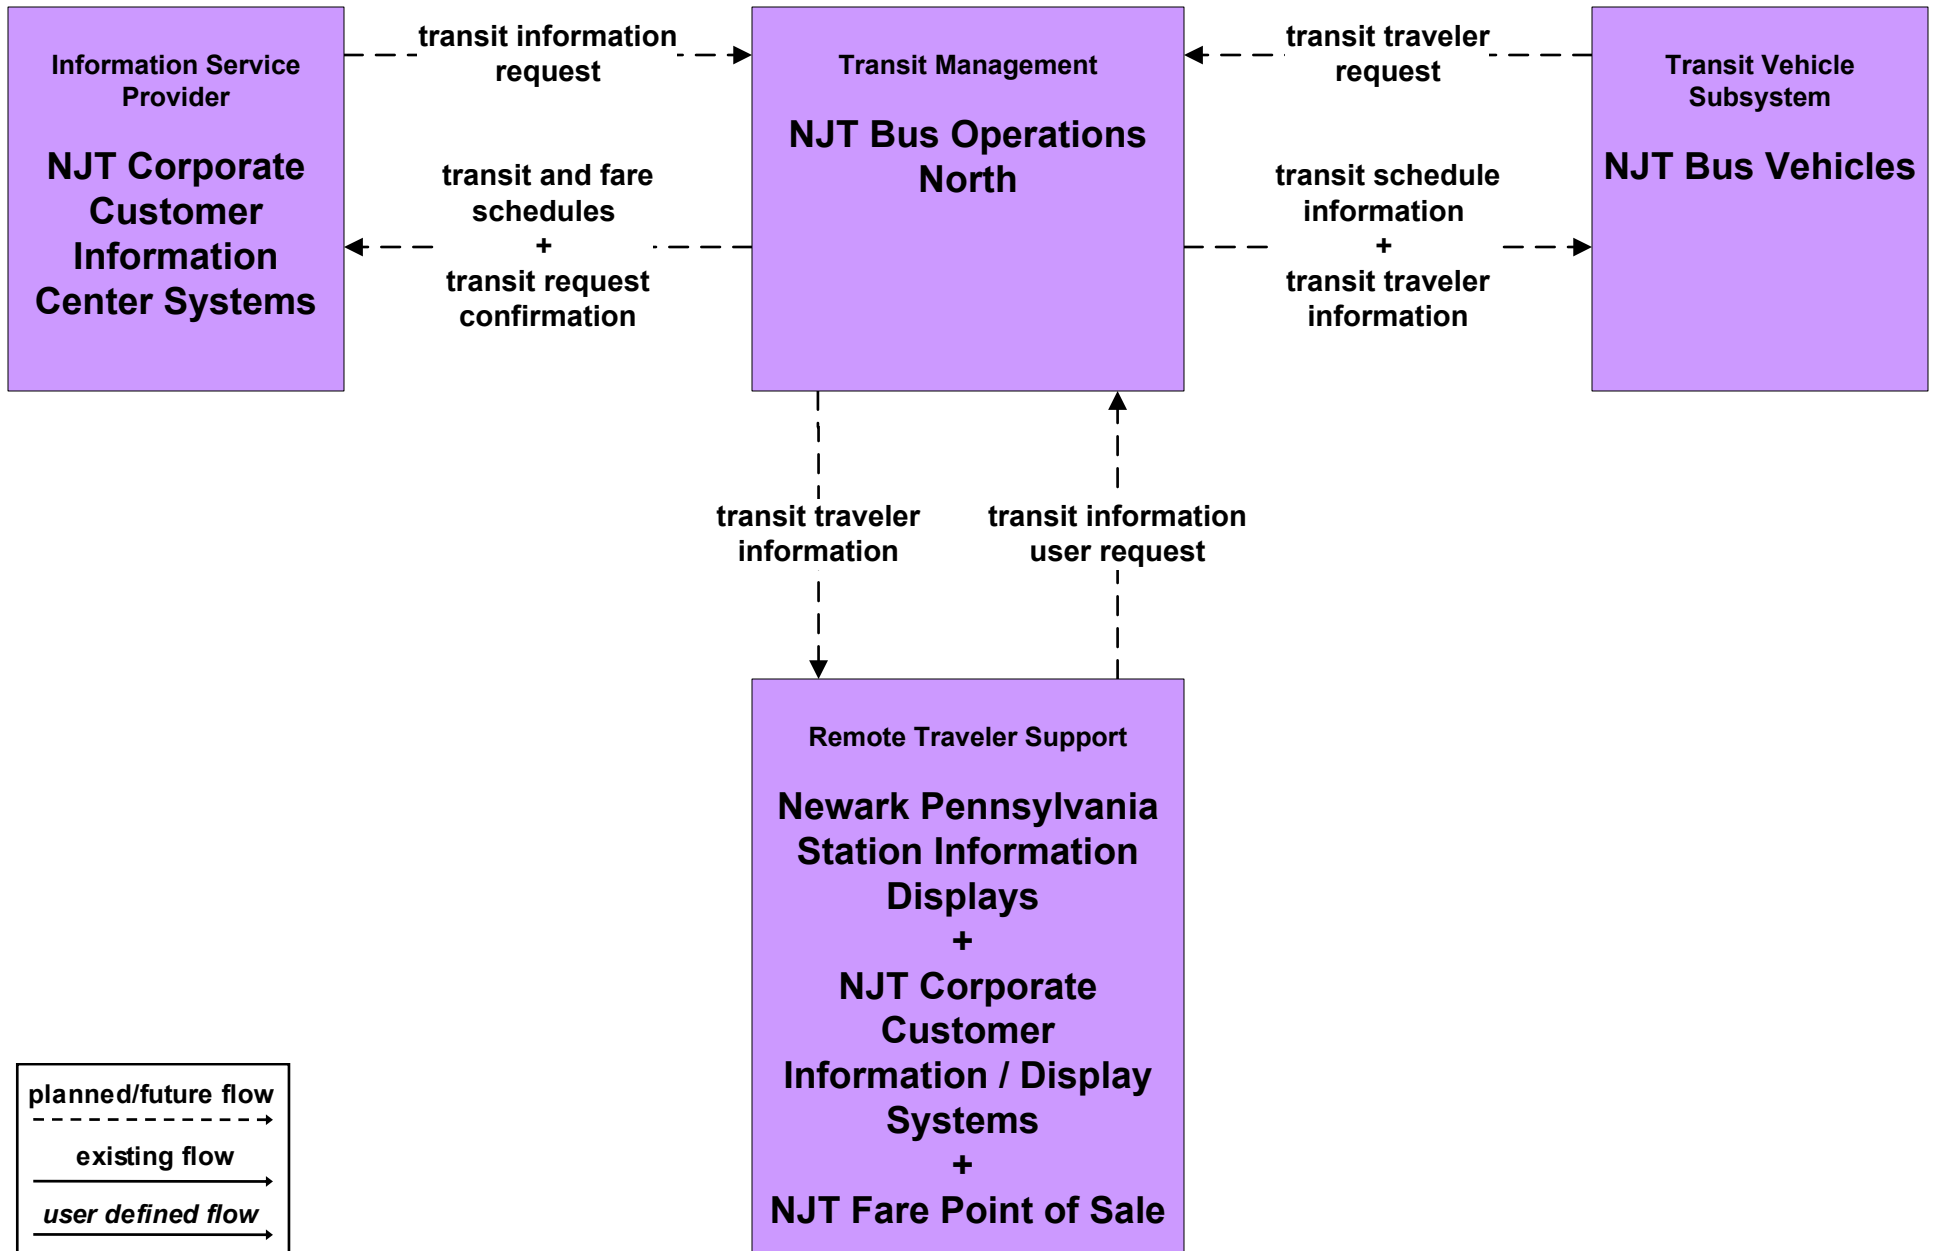

**APTS5 - Transit Security
NJ TRANSIT - Rail Operations**

**APTS5 - Transit Security
NJ TRANSIT - LRT - Newark City Subway**

**APTS8 - Transit Traveler Information
NJ TRANSIT - Bus Operations North**

**APTS8 - Transit Traveler Information
NJ TRANSIT - Rail Operations**

**APTS8 - Transit Traveler Information
NJ TRANSIT - LRT - Newark City Subway**

APTS8 - Transit Traveler Information Newark Pennsylvania Station

**MC04 - Weather Information Processing and Distribution
NJDOT TOC North (Terminators)**