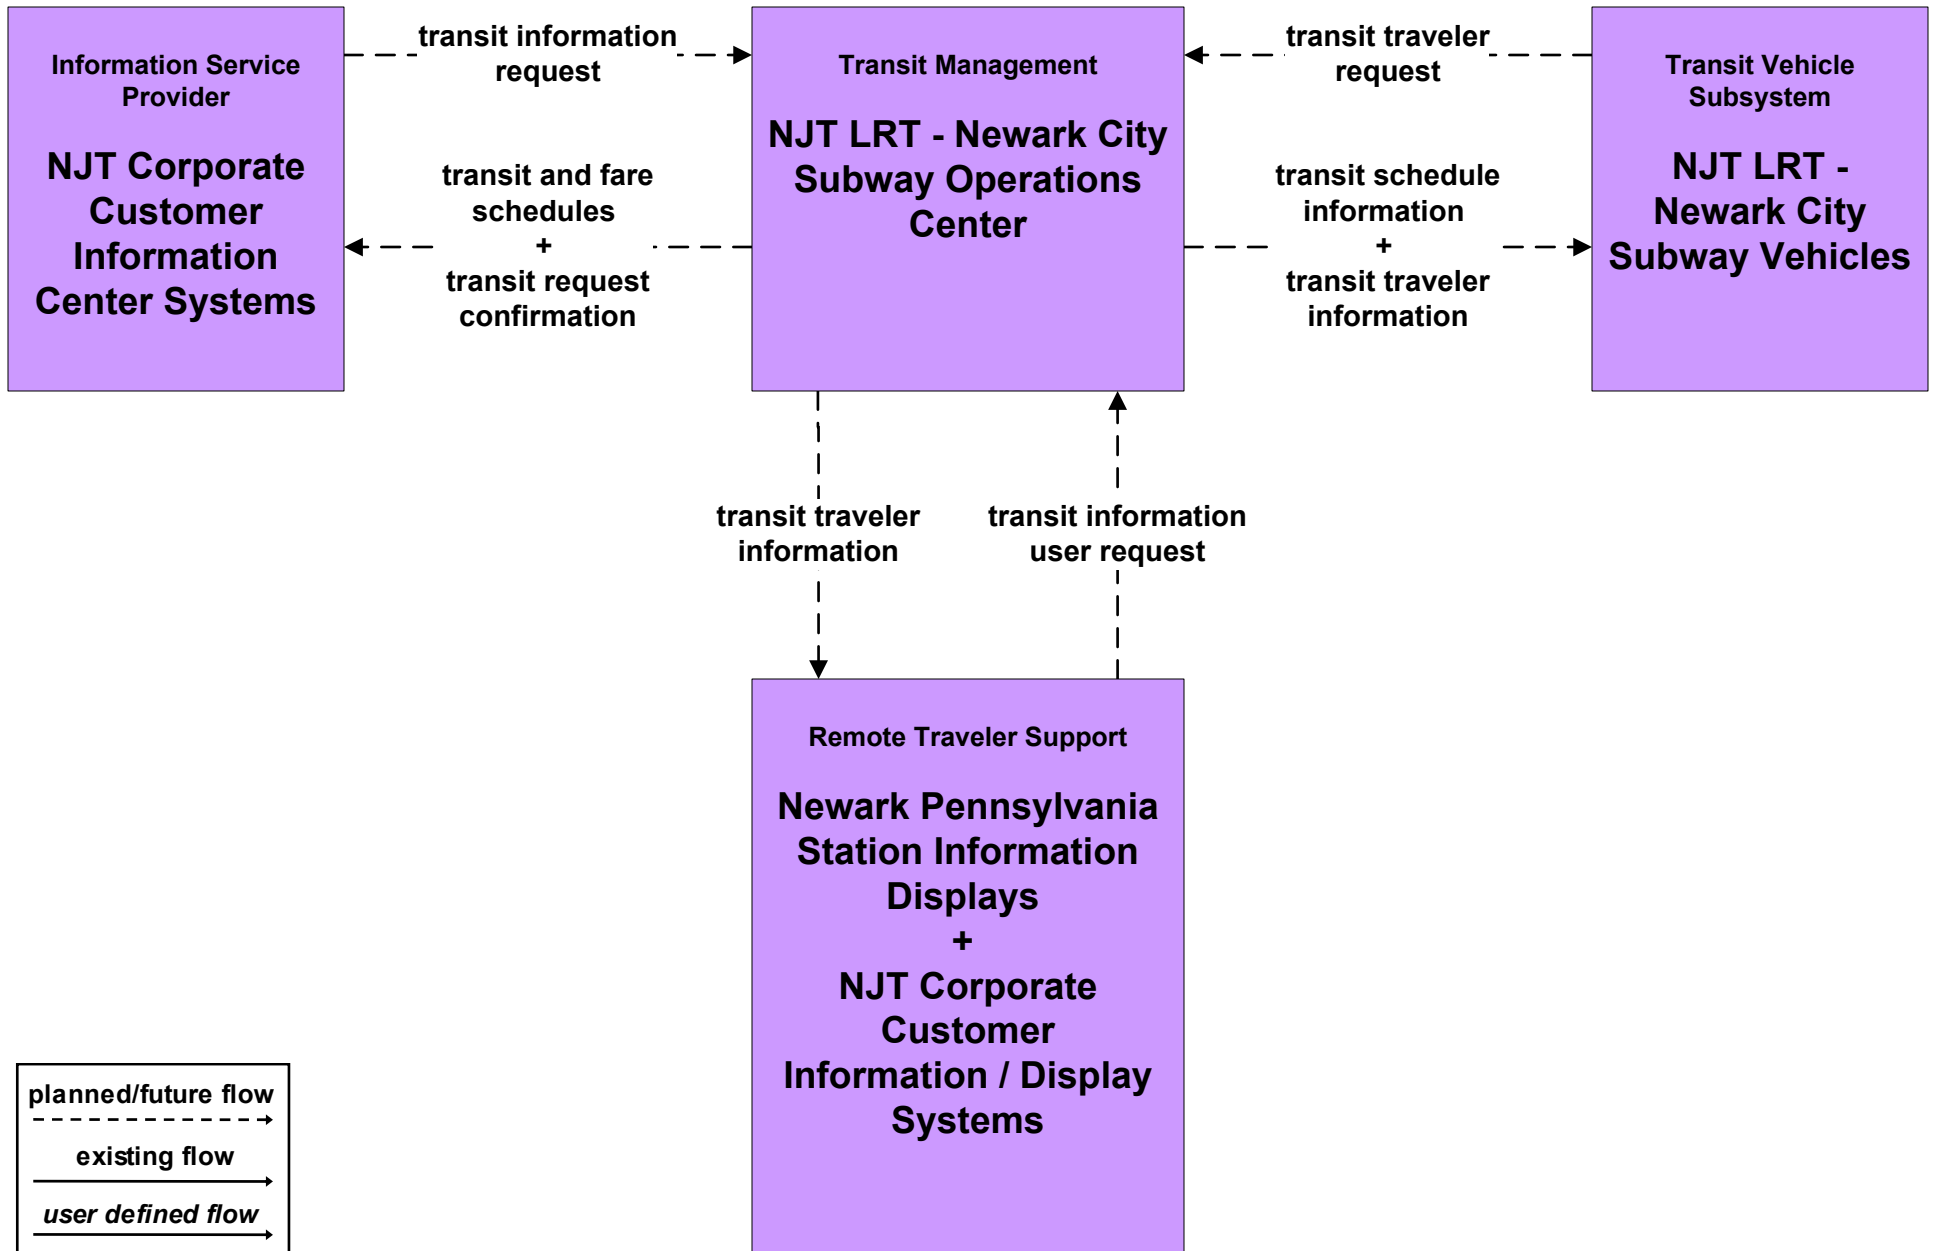

**APTS5 - Transit Security
NJ TRANSIT - Rail Operations**

**APTS5 - Transit Security
NJ TRANSIT - LRT - Newark City Subway**

**APTS8 - Transit Traveler Information
NJ TRANSIT - Bus Operations North**

**APTS8 - Transit Traveler Information
NJ TRANSIT - Rail Operations**

**APTS8 - Transit Traveler Information
NJ TRANSIT - LRT - Newark City Subway**

APTS8 - Transit Traveler Information Newark Pennsylvania Station

**MC04 - Weather Information Processing and Distribution
NJDOT TOC North (Terminators)**