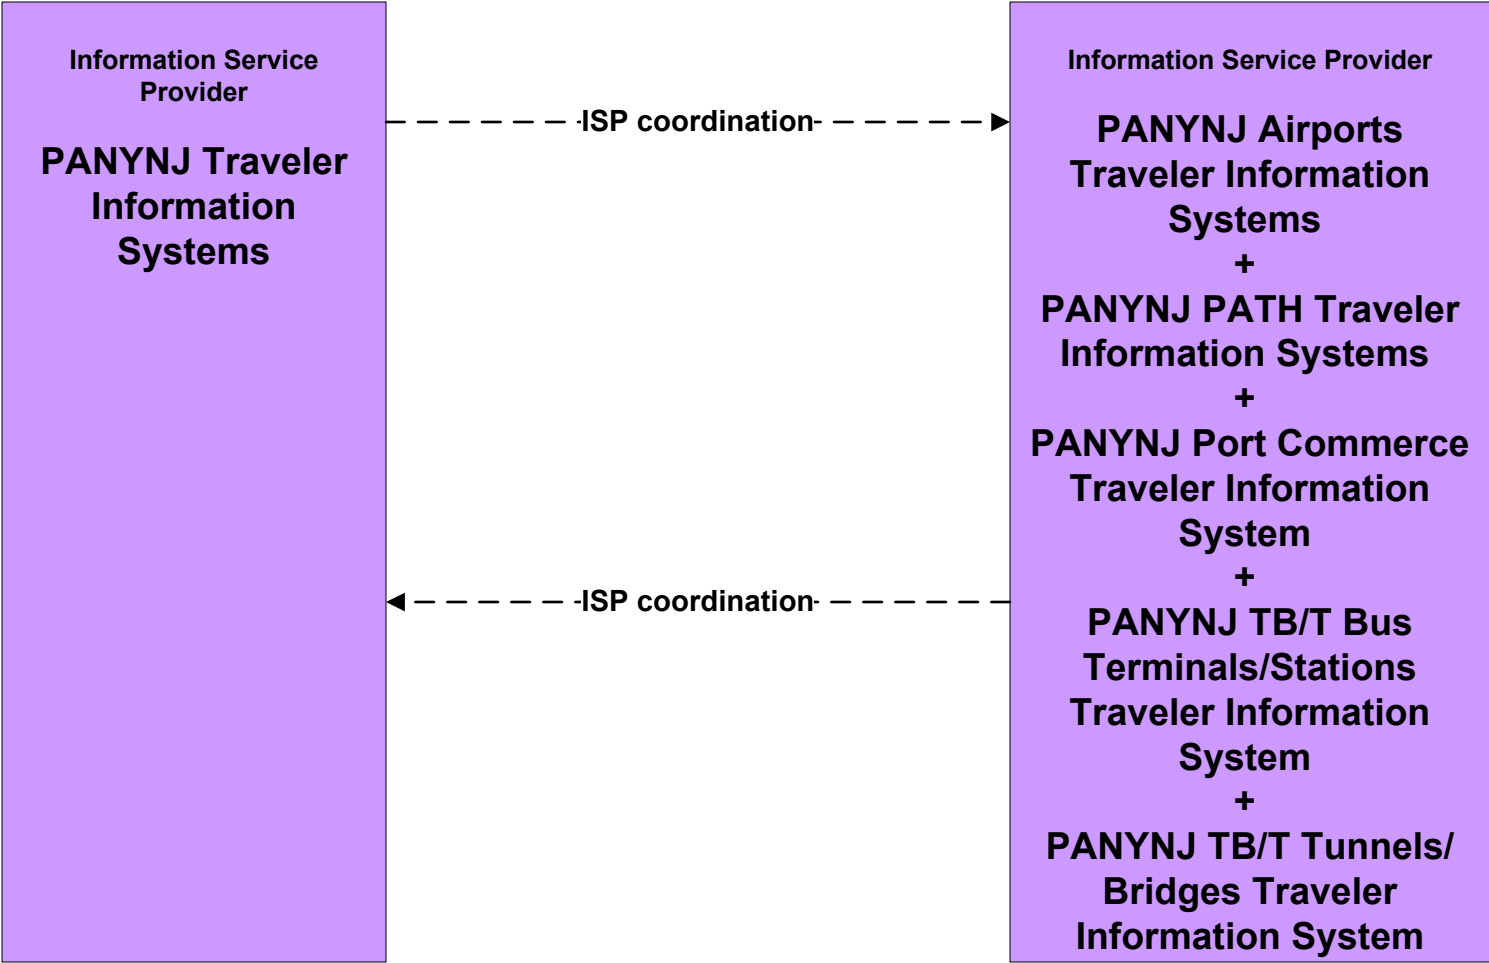

**ATIS2 - Interactive Traveler Information
 PANYNJ Traveler Information Systems**

The PANYNJ Traveler Information Systems ITS element above represents the PANYNJ main web page which acts as a gateway to the other department's traveler information web sites. Conceptually, this represents a single point of entry for customers to PA department systems.

ATIS2 - Interactive Traveler Information PANYNJ PATH Traveler Information Systems