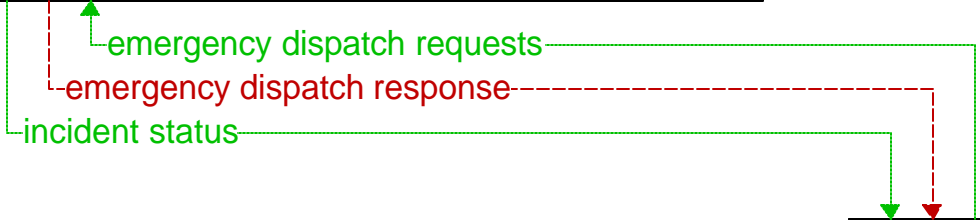

City of Las Cruces Police Department
City of Las Cruces Police Vehicles

Mesilla Valley Regional Dispatch Aut...
MVRDA Communications Center

----- Planned
———— Existing and Planned