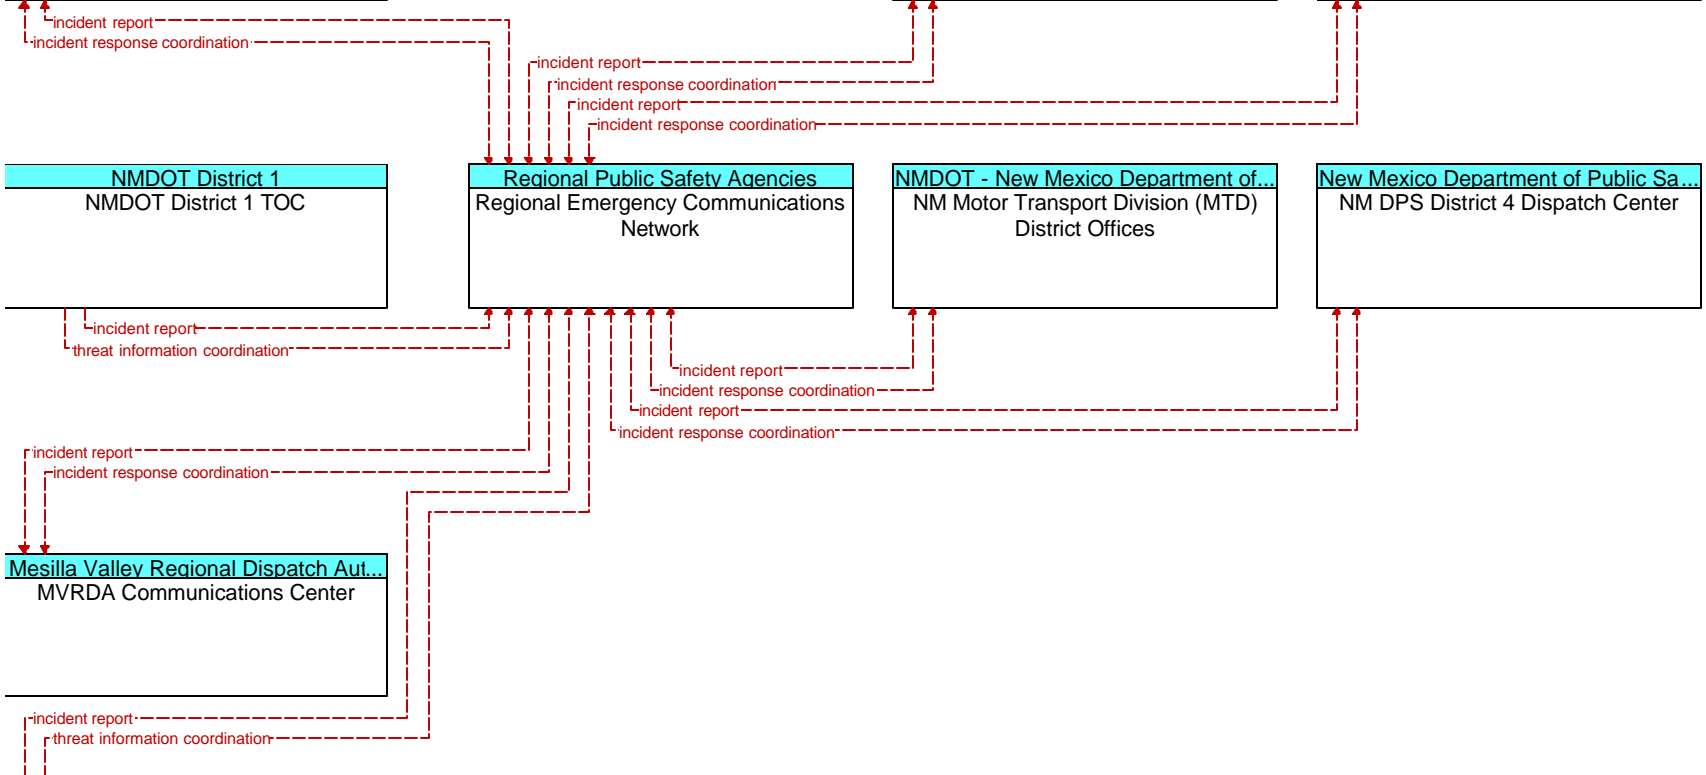

US Customs and Border Protection
US Border Patrol Stations

U.S. Department of Defense
White Sands Missile Range Facility

New Mexico State University
NMSU Emergency Dispatch Center

NMDOT District 1
NMDOT District 1 TOC

Regional Public Safety Agencies
Regional Emergency Communications Network

NMDOT - New Mexico Department of...
NM Motor Transport Division (MTD)
District Offices

New Mexico Department of Public Sa...
NM DPS District 4 Dispatch Center

Mesilla Valley Regional Dispatch Aut...
MVRDA Communications Center

City of Las Cruces Department of Pu...
City of Las Cruces Traffic Operations
Center

----- Planned