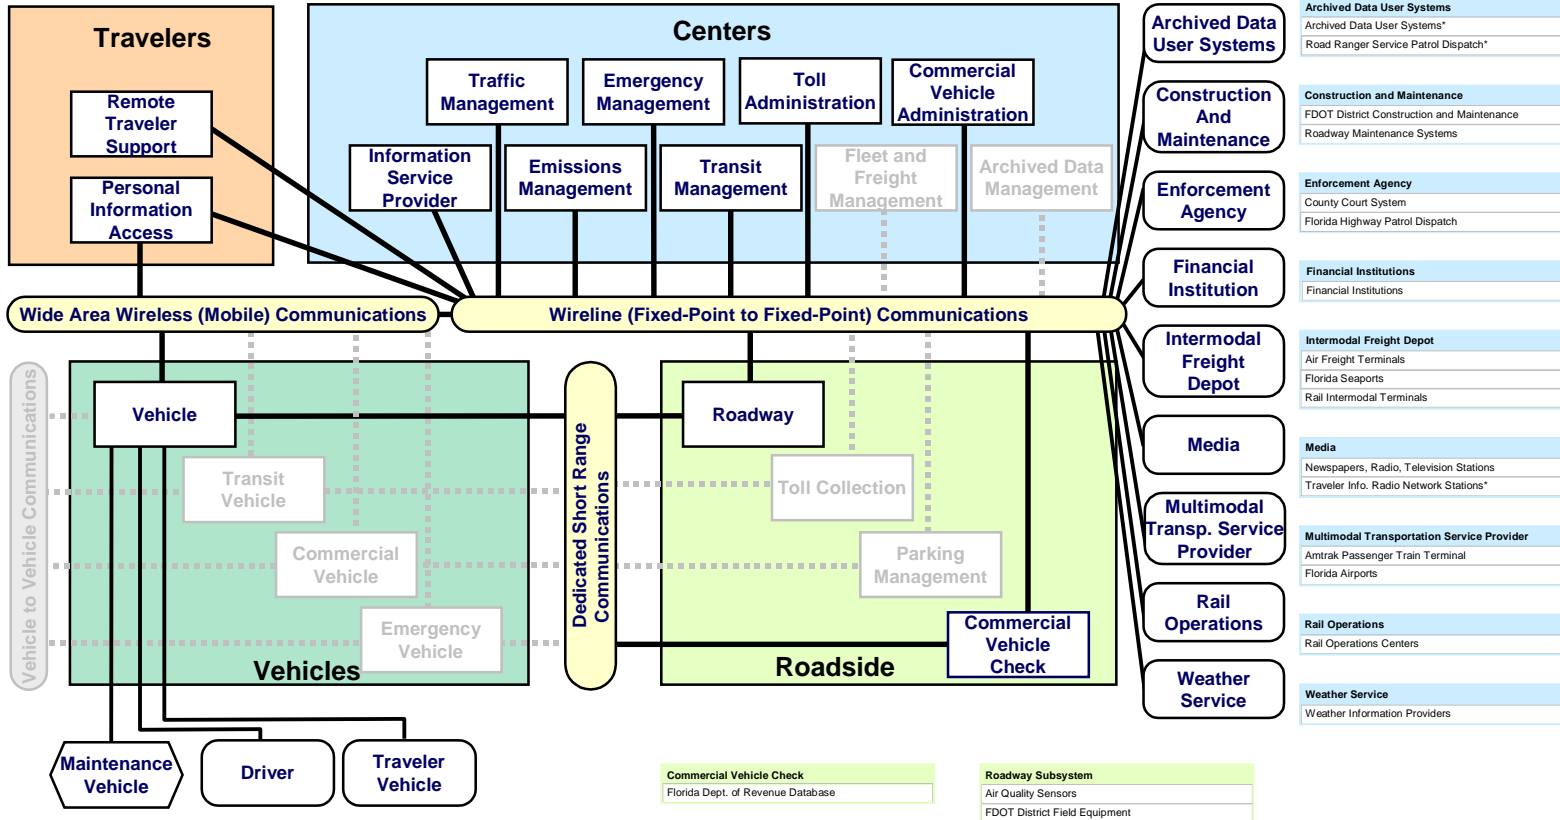

Information Service Provider
County and City Public Information System
District Public Information Office Systems
Private Sector Traveler Info. Services

Emergency Management
County Emergency Operations Centers
County Fire Rescue Dispatch
County Sheriff Dispatch
County Warning Points
E911 Emergency Call Centers
EMS Dispatch
Florida Highway Patrol Dispatch
Local Fire Dispatch
Local Police Dispatch
Municipal Emergency Operations Centers
Other Public Safety Comm and Dispatch Centers
Road Ranger Service Patrol Dispatch*

Transit Management
County Paratransit Systems
Inter-City Bus Service
School District Transportation Dispatch

Commercial Vehicle Administration
County and City Overdimension Permit Systems

Emissions Management
Florida DEP Air Quality Management System*

Toll Administration
County and Local Toll Customer Service Centers
Florida Transit Systems

Traffic Management
Other Traffic Management Centers*

* Elements are planned, not existing.
October 17, 2000