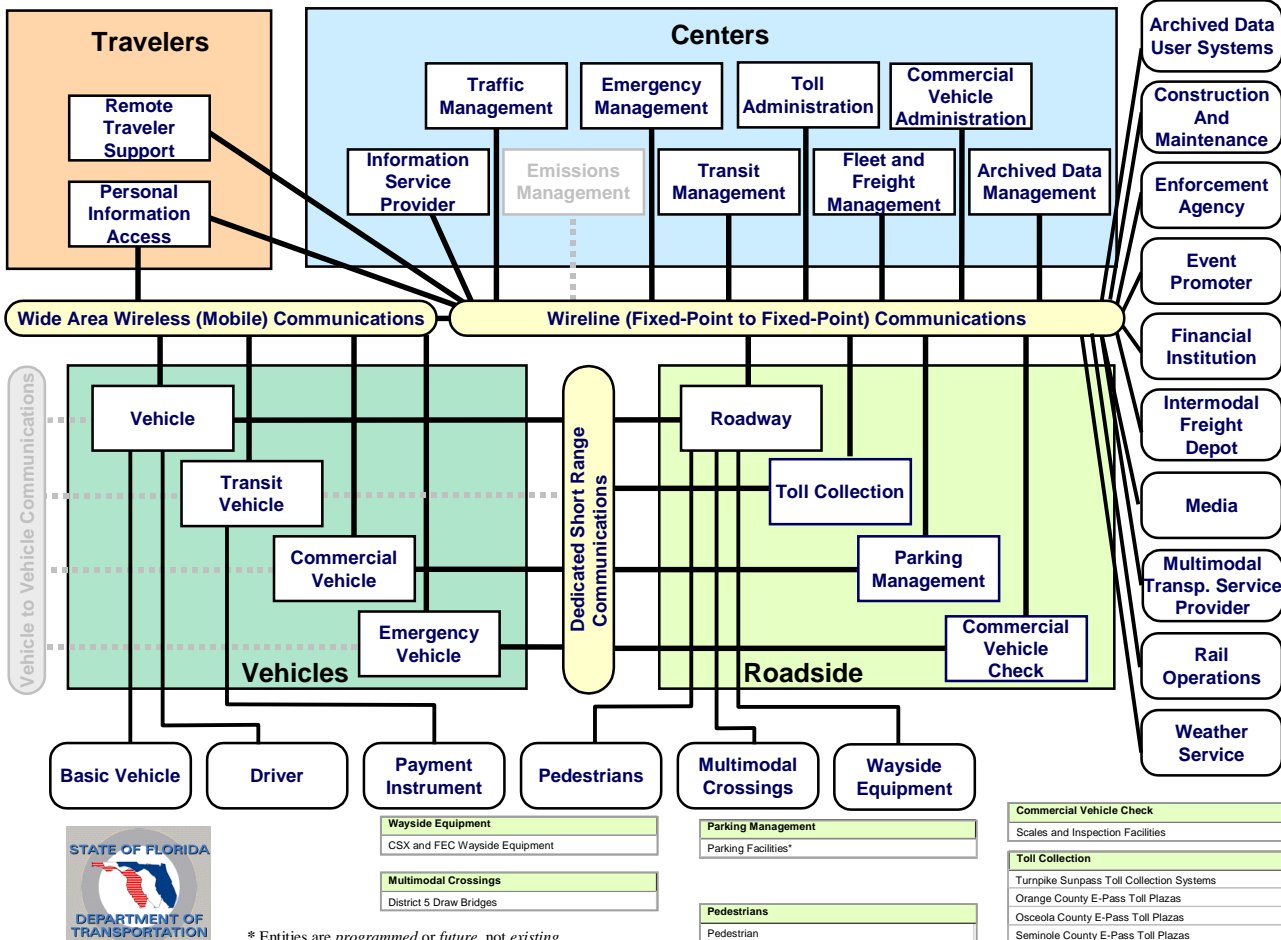

Event Promoter
Local Venue Event Scheduling System
Municipality Event Permit Systems

Financial Institution
Financial Institutions

Intermodal Freight Depot
Air Freight Terminals
Port Canaveral
Rail Intermodal Terminals

Media
Newspapers, Radio, Television Stations
Traveler Info. Radio Network Stations

Multimodal Transportation Service Provider
Amtrak Passenger Train Terminal
Canaveral/Kennedy Space Port
Commuter Rail
Daytona Beach International Airport
Intermodal Center*
Melbourne International Airport
Orlando International Airport
Orlando-Sanford International Airport

Rail Operations
CSX and FEC Rail Operations Centers

Weather Service
National Hurricane Center Info. System
Weather Information Providers

Roadway
Brevard County Field Equipment
City of Daytona Beach Field Equipment
City of Kissimmee Field Equipment
City of Maitland Field Equipment
City of Ocala Field Equipment
City of Orlando Field Equipment
Disney Field Equipment
District 5 Field Equipment
I-4 Surveillance and Motorist Information System
Lake County Field Equipment
Melbourne Field Equipment
OCCC/IDRA Field Equipment
Orange County Field Equipment
Seminole County Field Equipment
Traffic Count Stations
Traffic Signal Equipment*
Turnpike Field Equipment
Volusia County Field Equipment
Winter Park Field Equipment

* Entities are programmed or future, not existing.