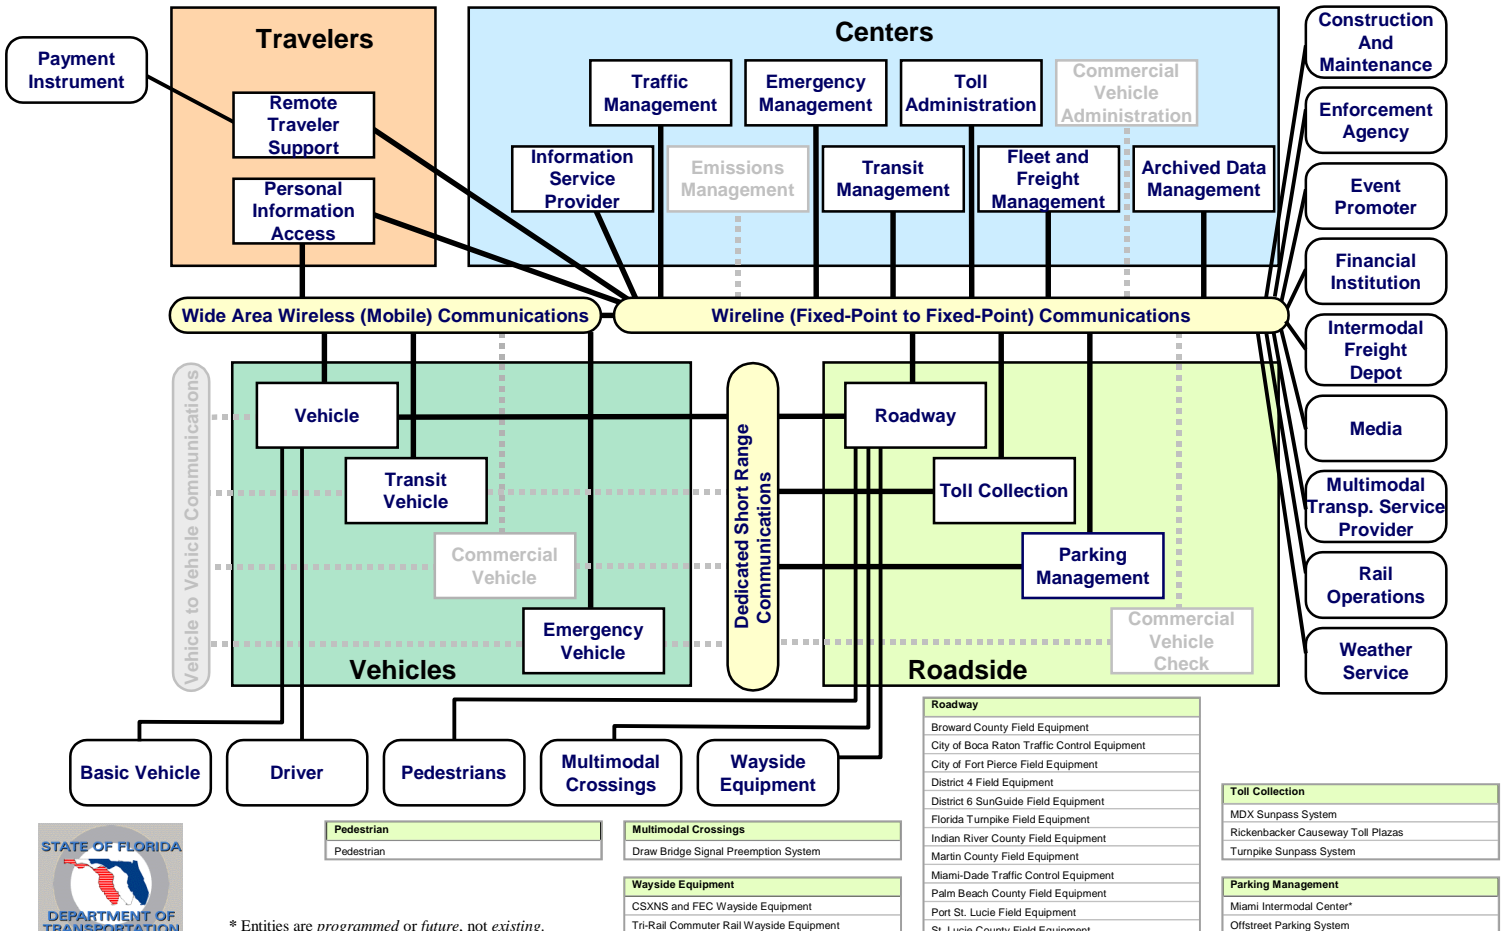

Toll Administration
Rickenbacker Causeway Toll System
SunPass Customer Service Center

Fleet and Freight Management
Florida Vehicle Fleet Dispatch Systems

Construction and Maintenance
Broward County TED Maintenance
City of Boca Raton PWD Maintenance
City of Fort Pierce PWD Maintenance
City of Port St. Lucie PWD Maintenance
FDOT District 4 Maintenance
FDOT District 6 Maintenance
FDOT Turnpike District Maintenance
Indian River County TED Maintenance
Martin County PWD Maintenance

Construction and Maintenance (continued)
Miami-Dade PWD Maintenance
Palm Beach County TED Maintenance
St. Lucie County PWD Maintenance
Town of Palm Beach PWD Maintenance

Enforcement Agency
Florida Highway Patrol Dispatch

Event Promoter
AA Arena Event Scheduling System
Pro Player Event Schedule System
Local Venue Event Scheduling System
Miami Arena Event Scheduling System
Municipality Event Permit Systems
National Car Rental Center Event Scheduling System

Financial Institution
Financial Institutions

Intermodal Freight Depot
Port Everglades
Port of Miami
Port of Palm Beach

Media
Newspapers, Radio, Television Stations
Traveler Info. Radio Network Stations*

Rail Operations
CSXNS and FEC Rail Operations Centers
Tri-Rail Commuter Rail System

Weather Service
National Hurricane Center Info. System
National Weather Service

* Entities are programmed or future, not existing.