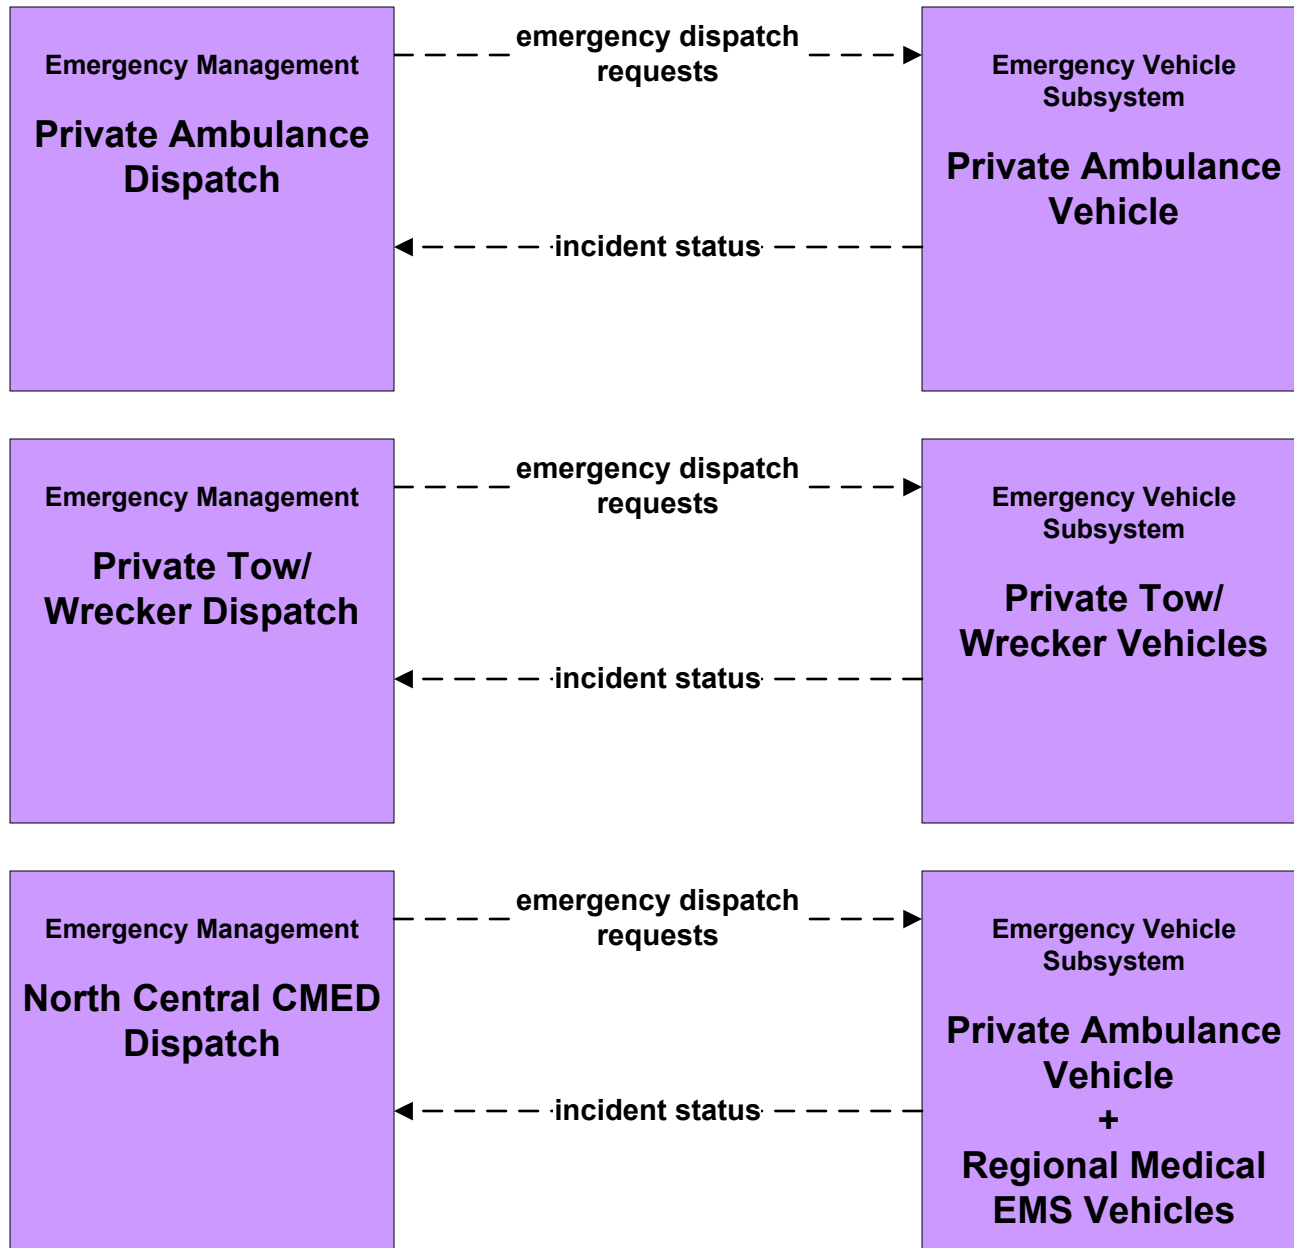

ATMS08 - Incident Management EM to EVS

EM01 - Emergency Response Coordination North Central CMED Dispatch

EM02 - Emergency Vehicle Routing City of Hartford Fire Vehicles

EM02 - Emergency Vehicle Routing ConnDOT

EM02 - Emergency Vehicle Routing ConnDOT

EM02 - Emergency Vehicle Routing Municipal Traffic Signal Systems

EM02 - Emergency Vehicle Routing (EM to EV)