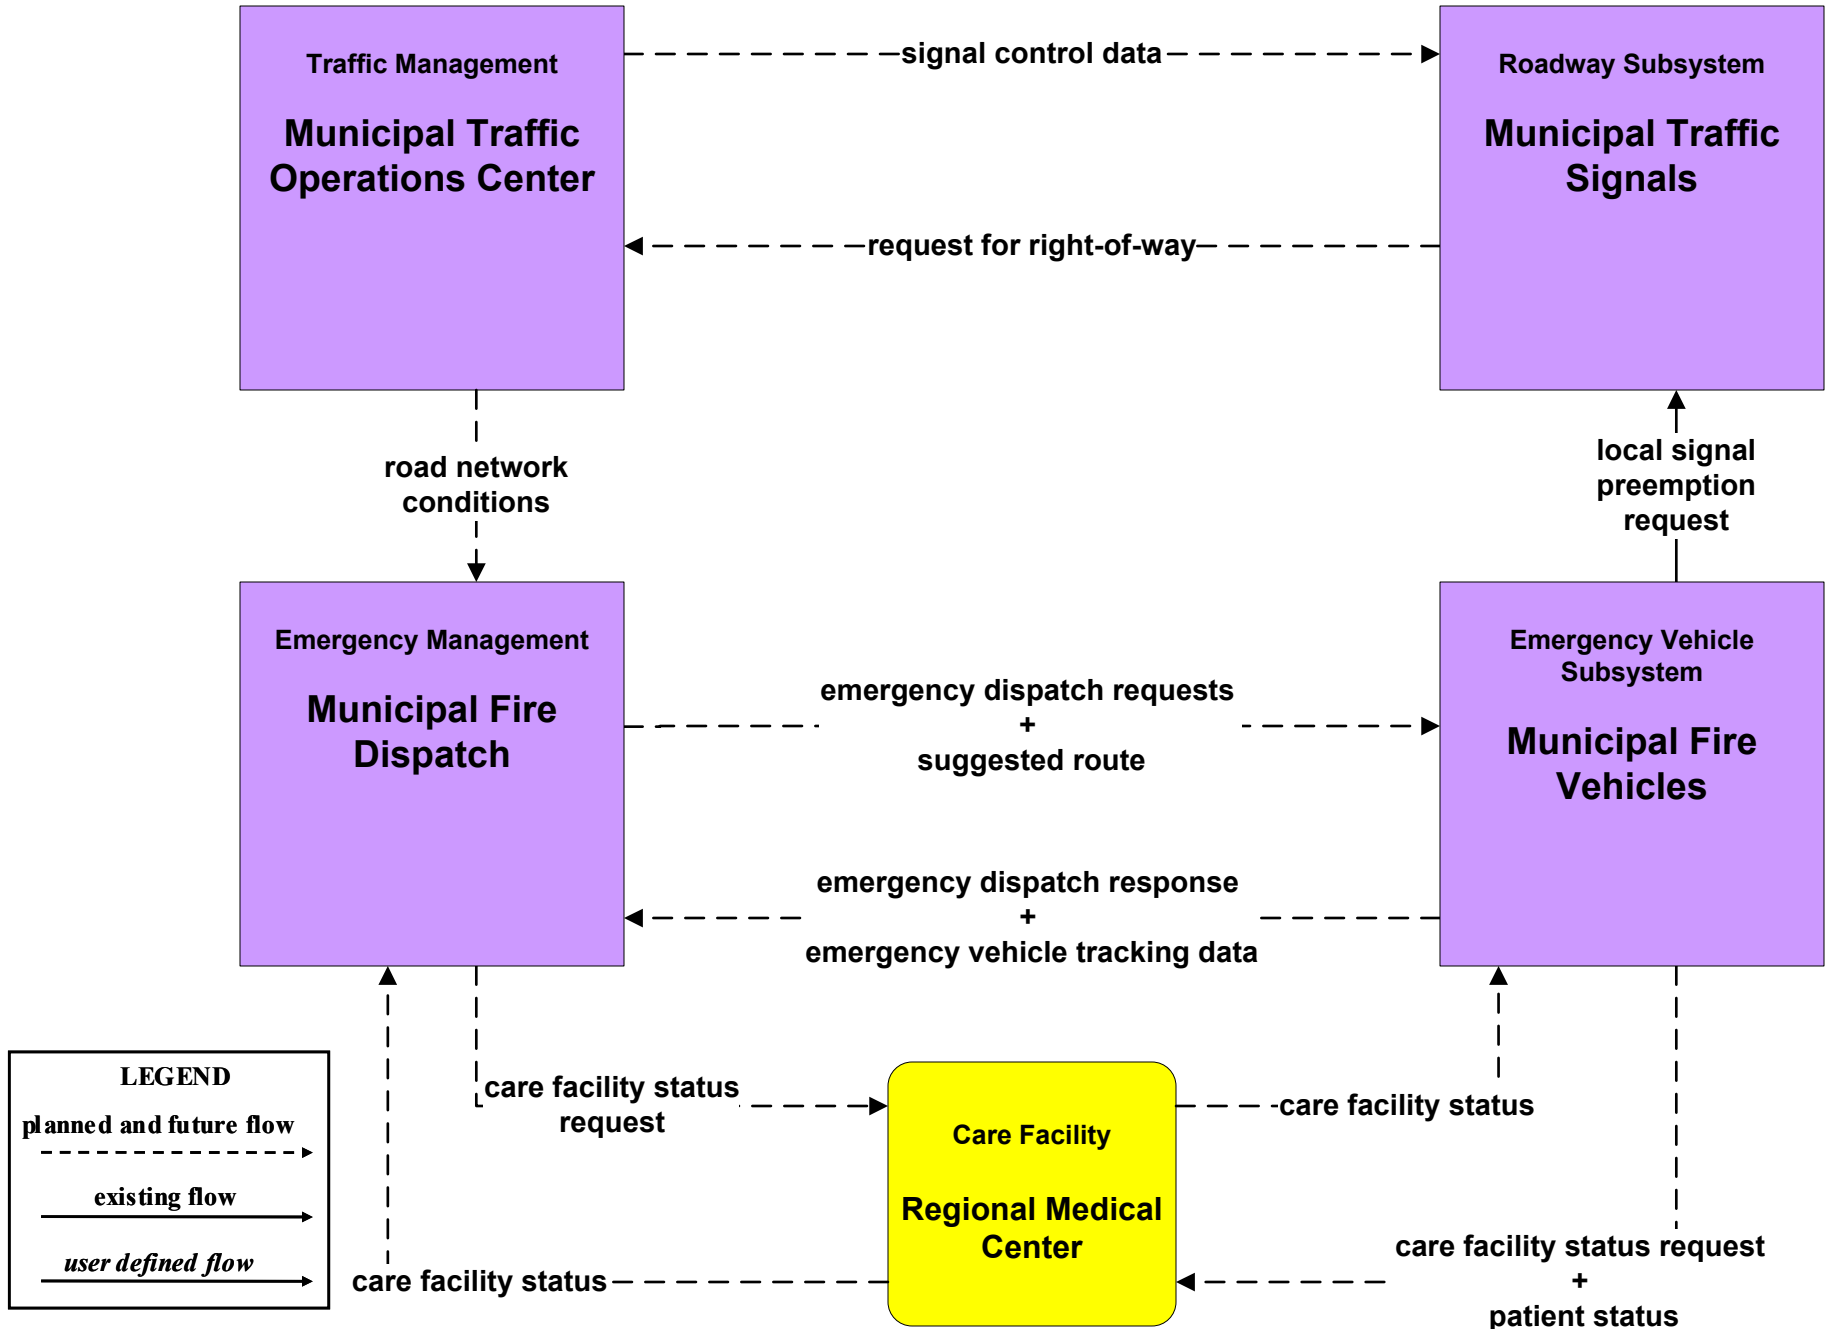

ATMS08 - Incident Management EM to EVS

EM01 - Emergency Response Coordination North Central CMED Dispatch

EM02 - Emergency Vehicle Routing City of Hartford Fire Vehicles

EM02 - Emergency Vehicle Routing ConnDOT

EM02 - Emergency Vehicle Routing ConnDOT

EM02 - Emergency Vehicle Routing Municipal Traffic Signal Systems

EM02 - Emergency Vehicle Routing (EM to EV)