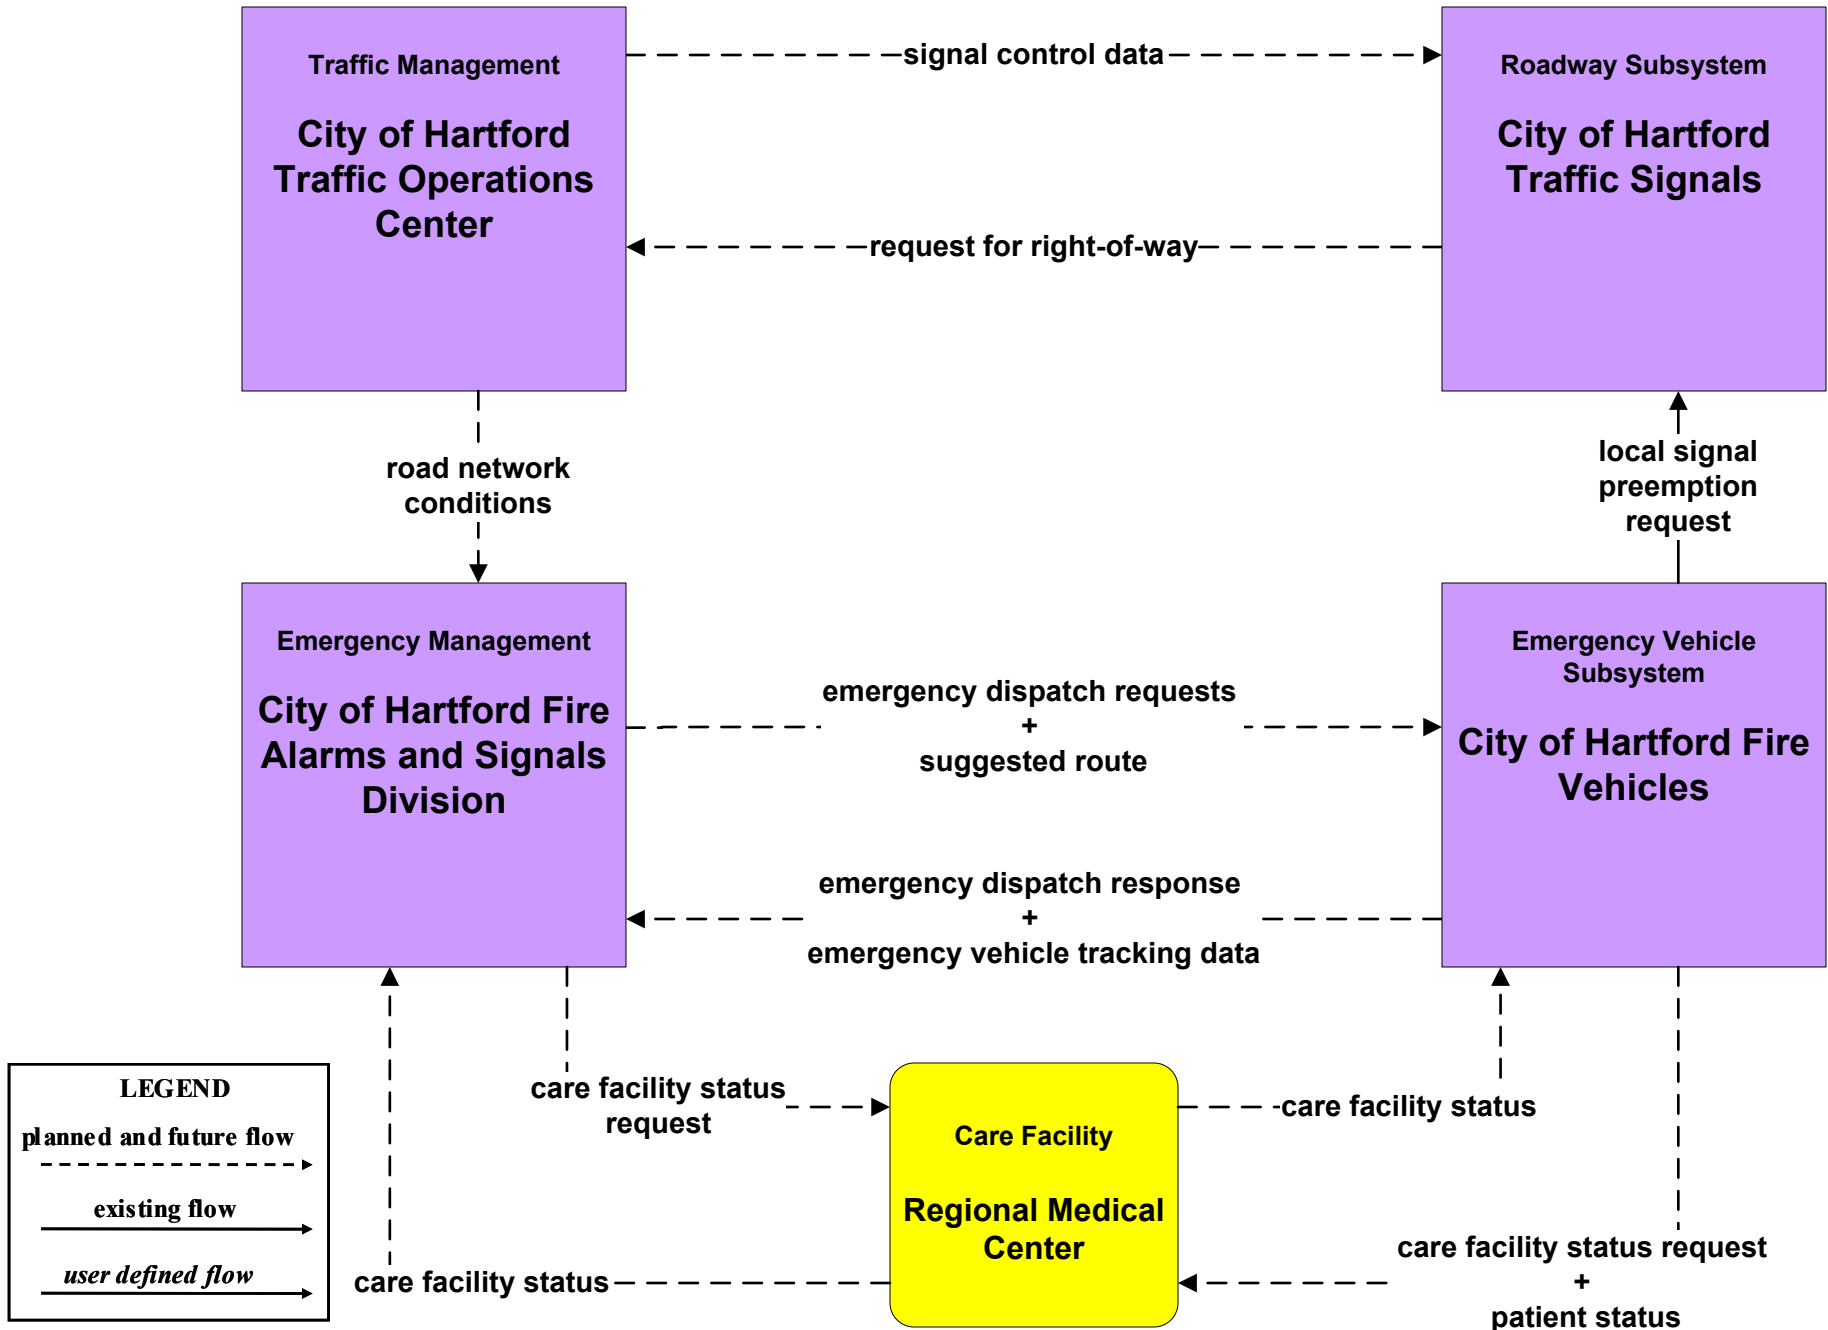

ATMS08 - Incident Management EM to EVS

EM01 - Emergency Response Coordination North Central CMED Dispatch

EM02 - Emergency Vehicle Routing City of Hartford Fire Vehicles

EM02 - Emergency Vehicle Routing ConnDOT

EM02 - Emergency Vehicle Routing ConnDOT

EM02 - Emergency Vehicle Routing Municipal Traffic Signal Systems

EM02 - Emergency Vehicle Routing (EM to EV)