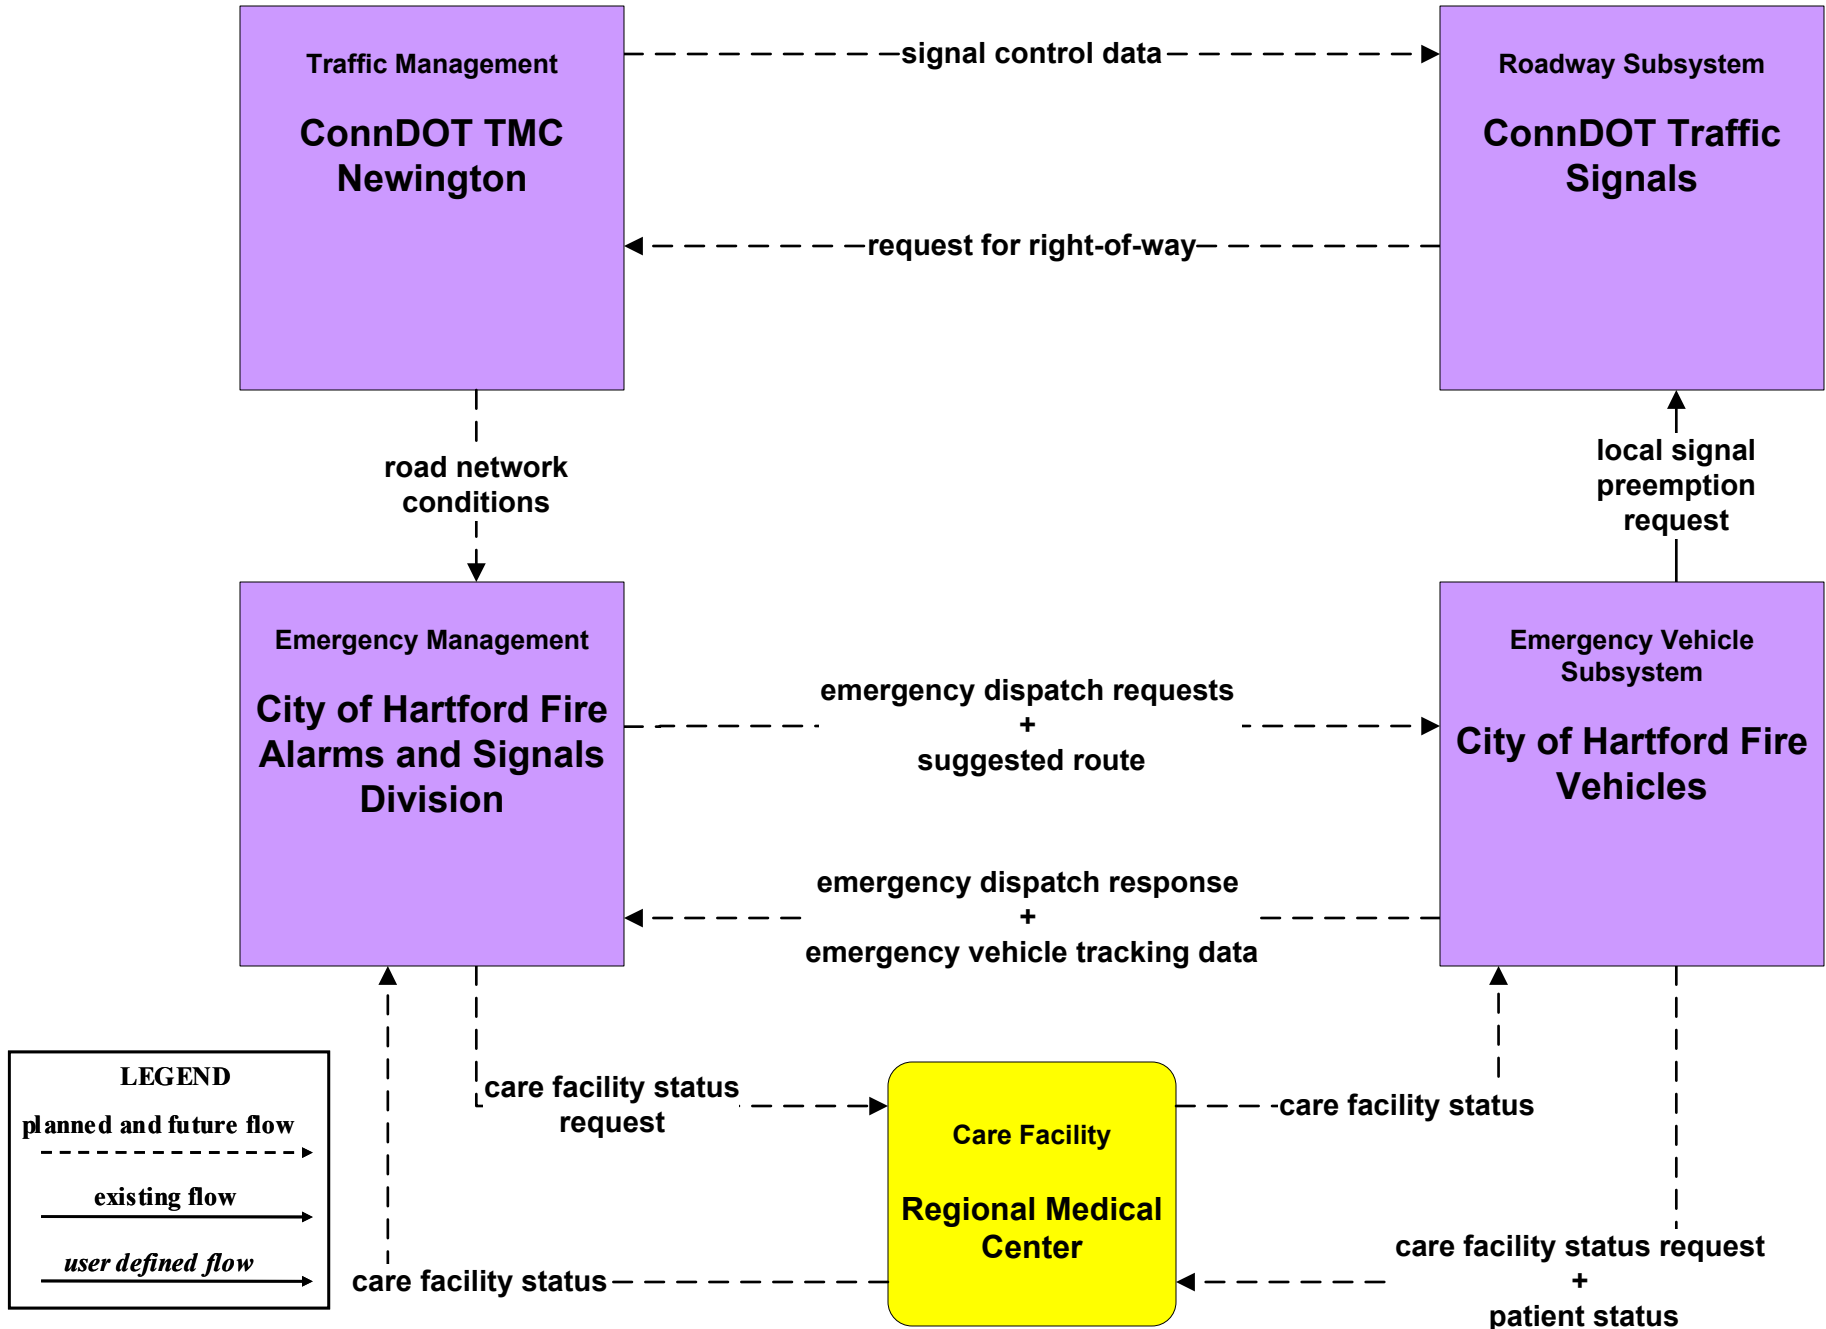

ATMS08 - Incident Management EM to EVS

EM01 - Emergency Response Coordination North Central CMED Dispatch

EM02 - Emergency Vehicle Routing City of Hartford Fire Vehicles

EM02 - Emergency Vehicle Routing ConnDOT

EM02 - Emergency Vehicle Routing ConnDOT

EM02 - Emergency Vehicle Routing Municipal Traffic Signal Systems

EM02 - Emergency Vehicle Routing (EM to EV)