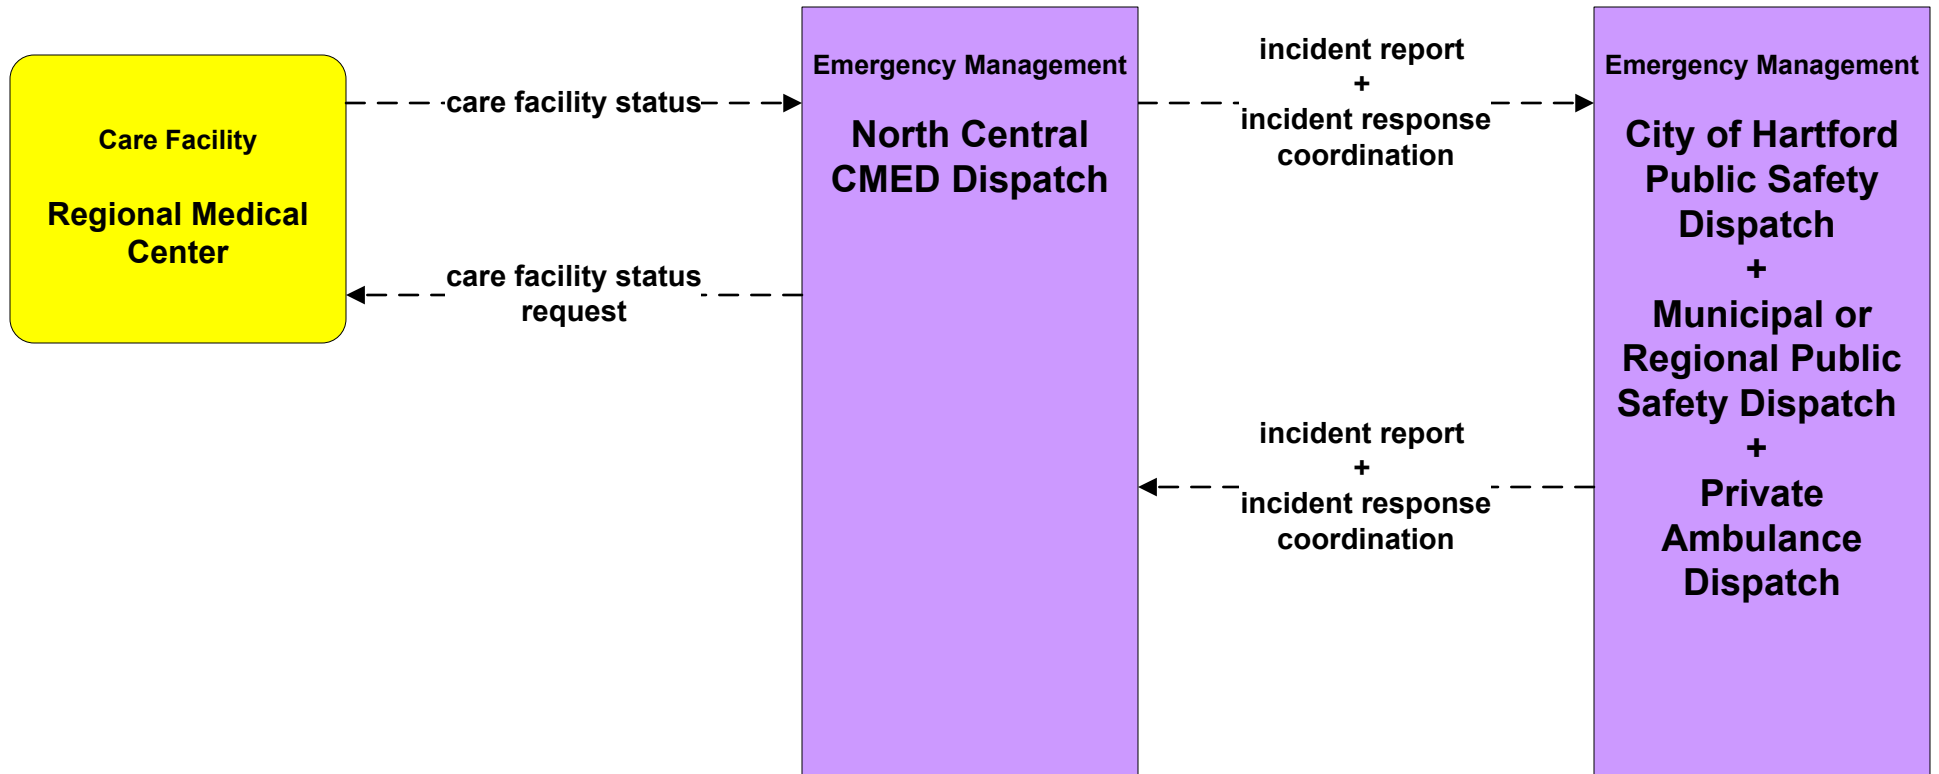

ATMS08 - Incident Management EM to EVS

EM01 - Emergency Response Coordination North Central CMED Dispatch

EM02 - Emergency Vehicle Routing City of Hartford Fire Vehicles

EM02 - Emergency Vehicle Routing ConnDOT

EM02 - Emergency Vehicle Routing ConnDOT

EM02 - Emergency Vehicle Routing Municipal Traffic Signal Systems

EM02 - Emergency Vehicle Routing (EM to EV)