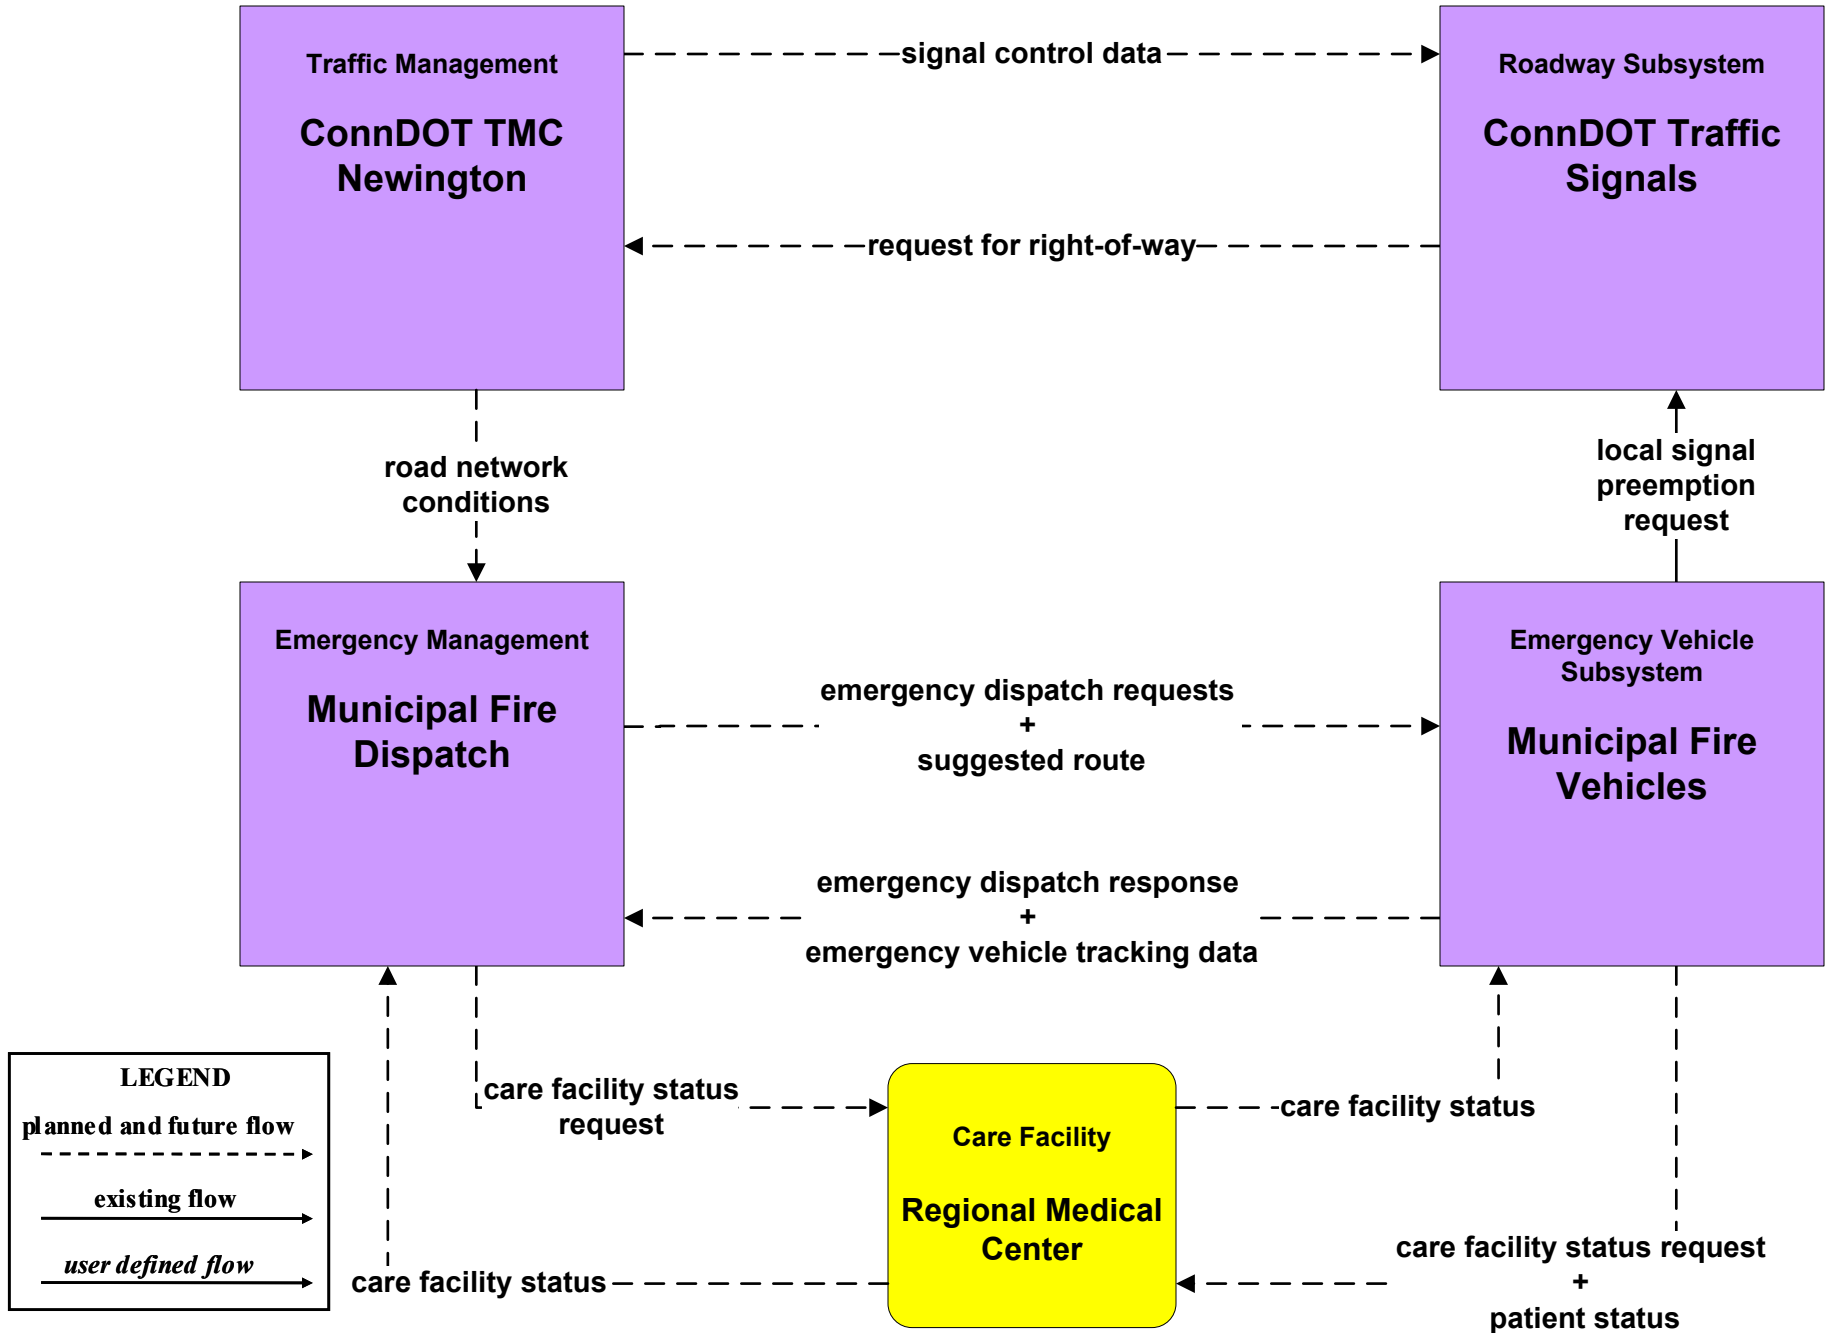

ATMS08 - Incident Management EM to EVS

EM01 - Emergency Response Coordination North Central CMED Dispatch

EM02 - Emergency Vehicle Routing City of Hartford Fire Vehicles

EM02 - Emergency Vehicle Routing ConnDOT

EM02 - Emergency Vehicle Routing ConnDOT

EM02 - Emergency Vehicle Routing Municipal Traffic Signal Systems

EM02 - Emergency Vehicle Routing (EM to EV)