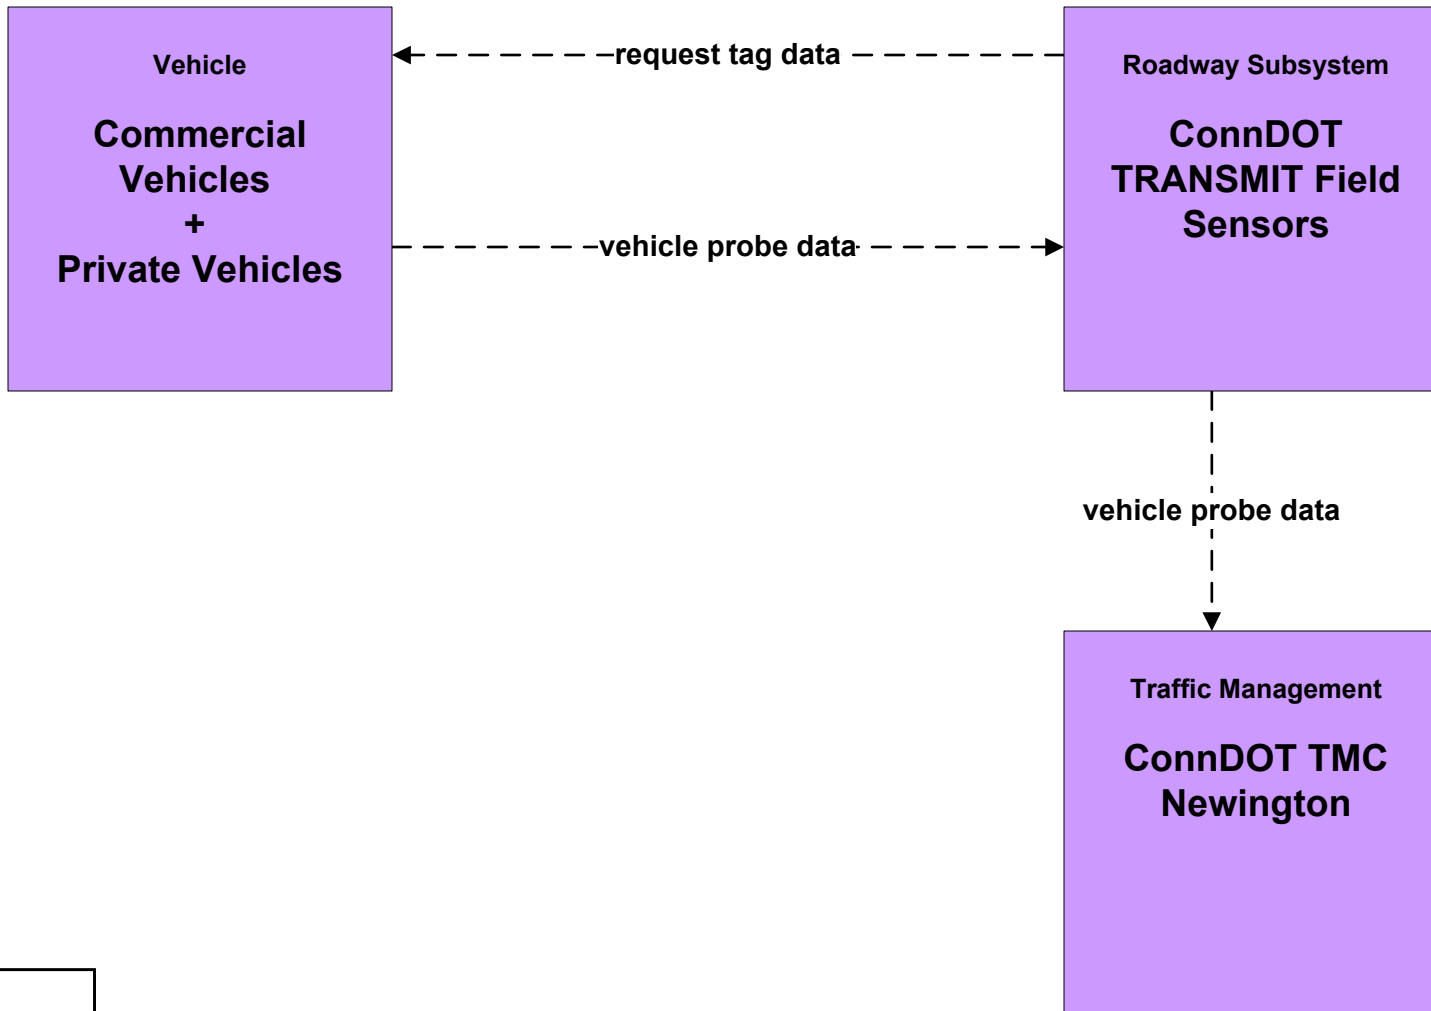

APTS8 - Transit Traveler Information CT Transit

APTS8 - Transit Traveler Information DATTCO Transit / GHTD

**APTS8 - Transit Traveler Information
MTD Transit / New Britain Transportation Company**

APTS8 - Transit Traveler Information Rideshare

ATIS1 - Broadcast Traveler Information ConnDOT Web Page

ATIS1 - Broadcast Traveler Information Municipal Websites

ATIS1 - Broadcast Traveler Information City of Hartford Website

**ATMS02 - Probe Surveillance
ConnDOT - TRANSMIT**