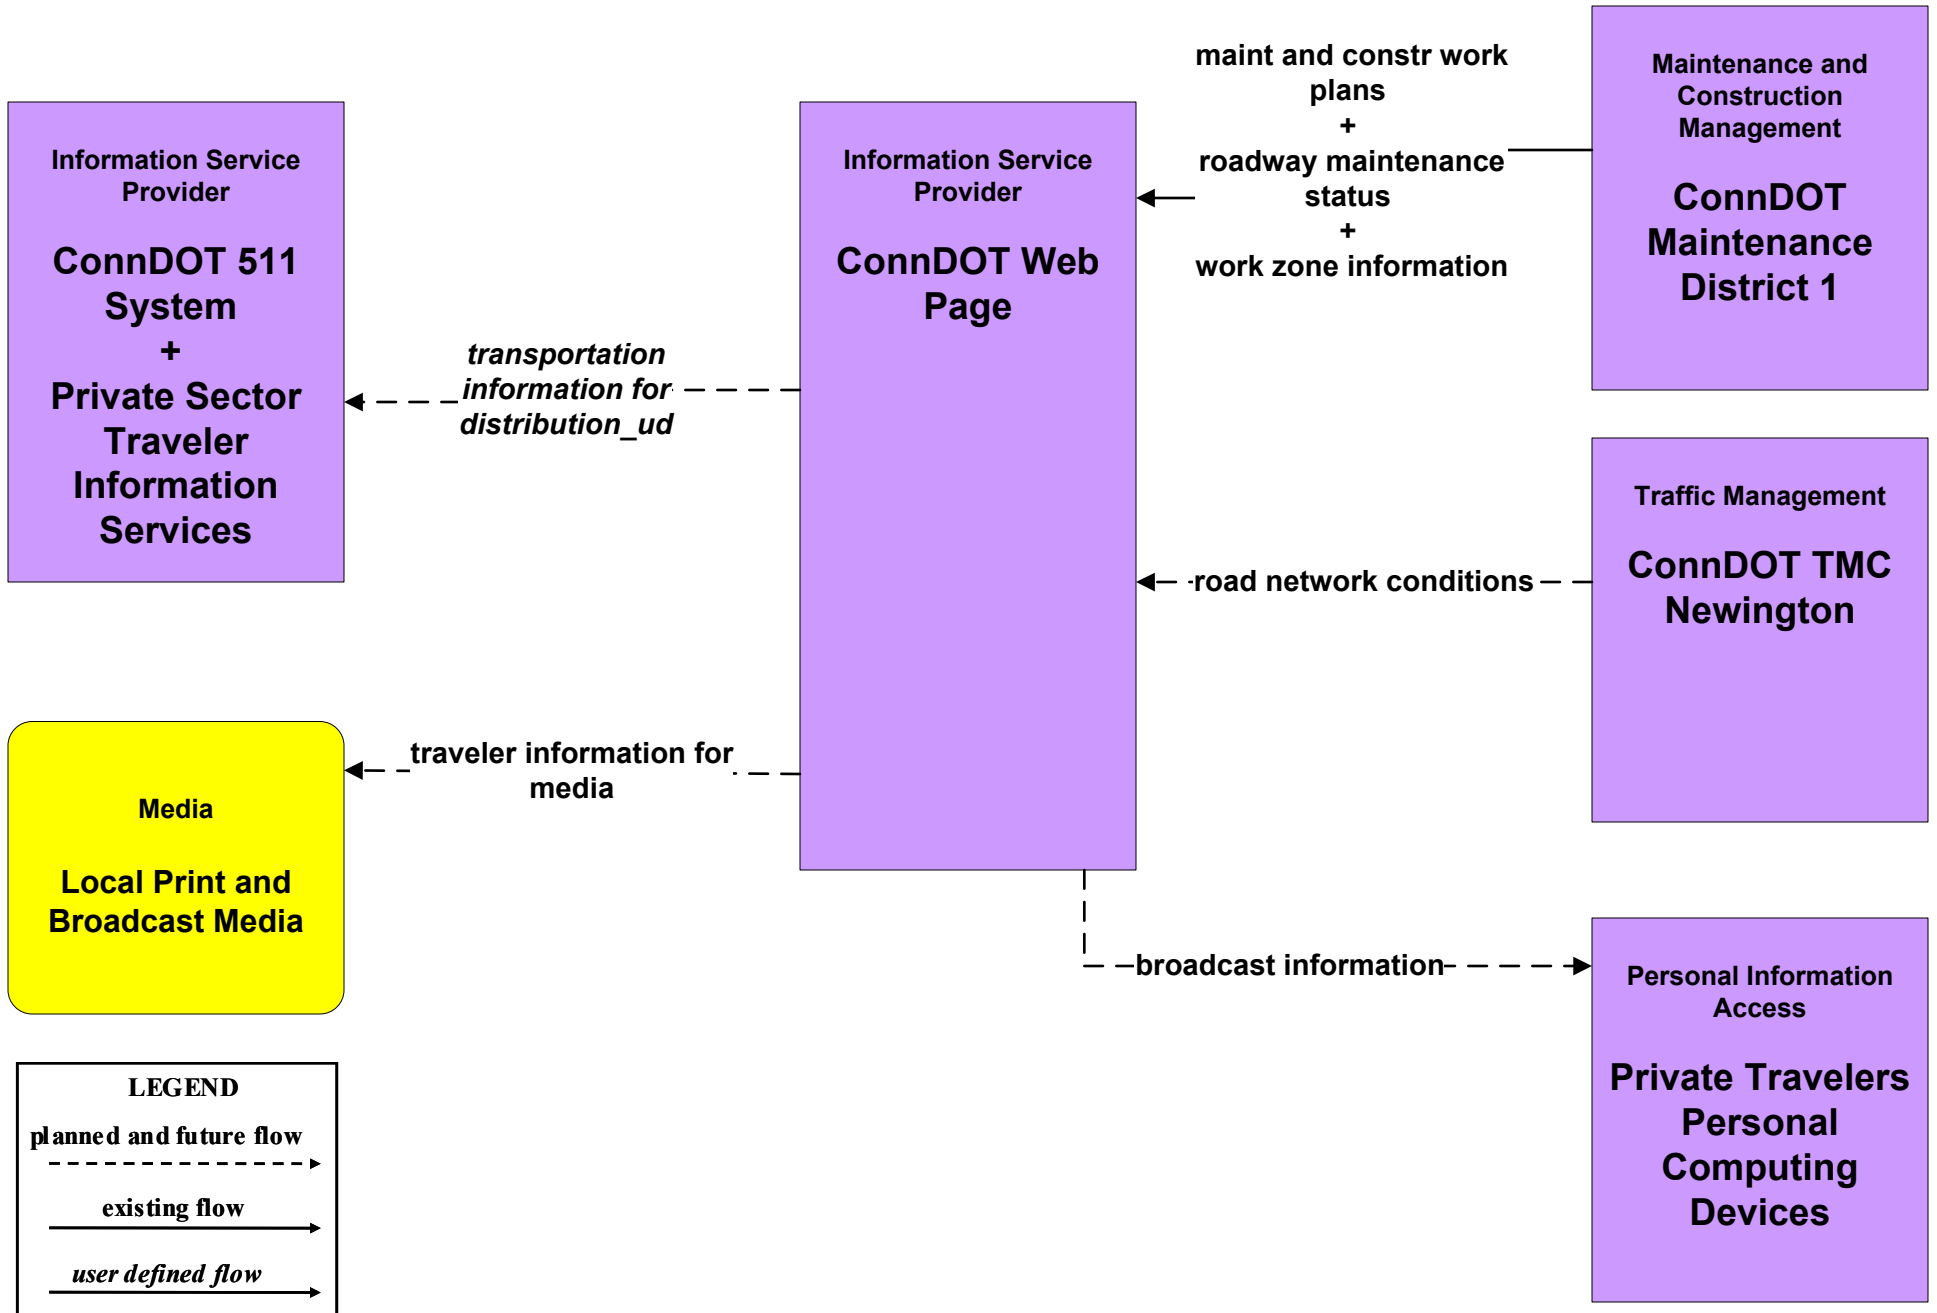

APTS8 - Transit Traveler Information CT Transit

APTS8 - Transit Traveler Information DATTCO Transit / GHTD

**APTS8 - Transit Traveler Information
MTD Transit / New Britain Transportation Company**

APTS8 - Transit Traveler Information Rideshare

ATIS1 - Broadcast Traveler Information ConnDOT Web Page

ATIS1 - Broadcast Traveler Information Municipal Websites

ATIS1 - Broadcast Traveler Information City of Hartford Website

**ATMS02 - Probe Surveillance
ConnDOT - TRANSMIT**

ATMS16 - Parking Facility Management Municipal and Regional Parking Facilities