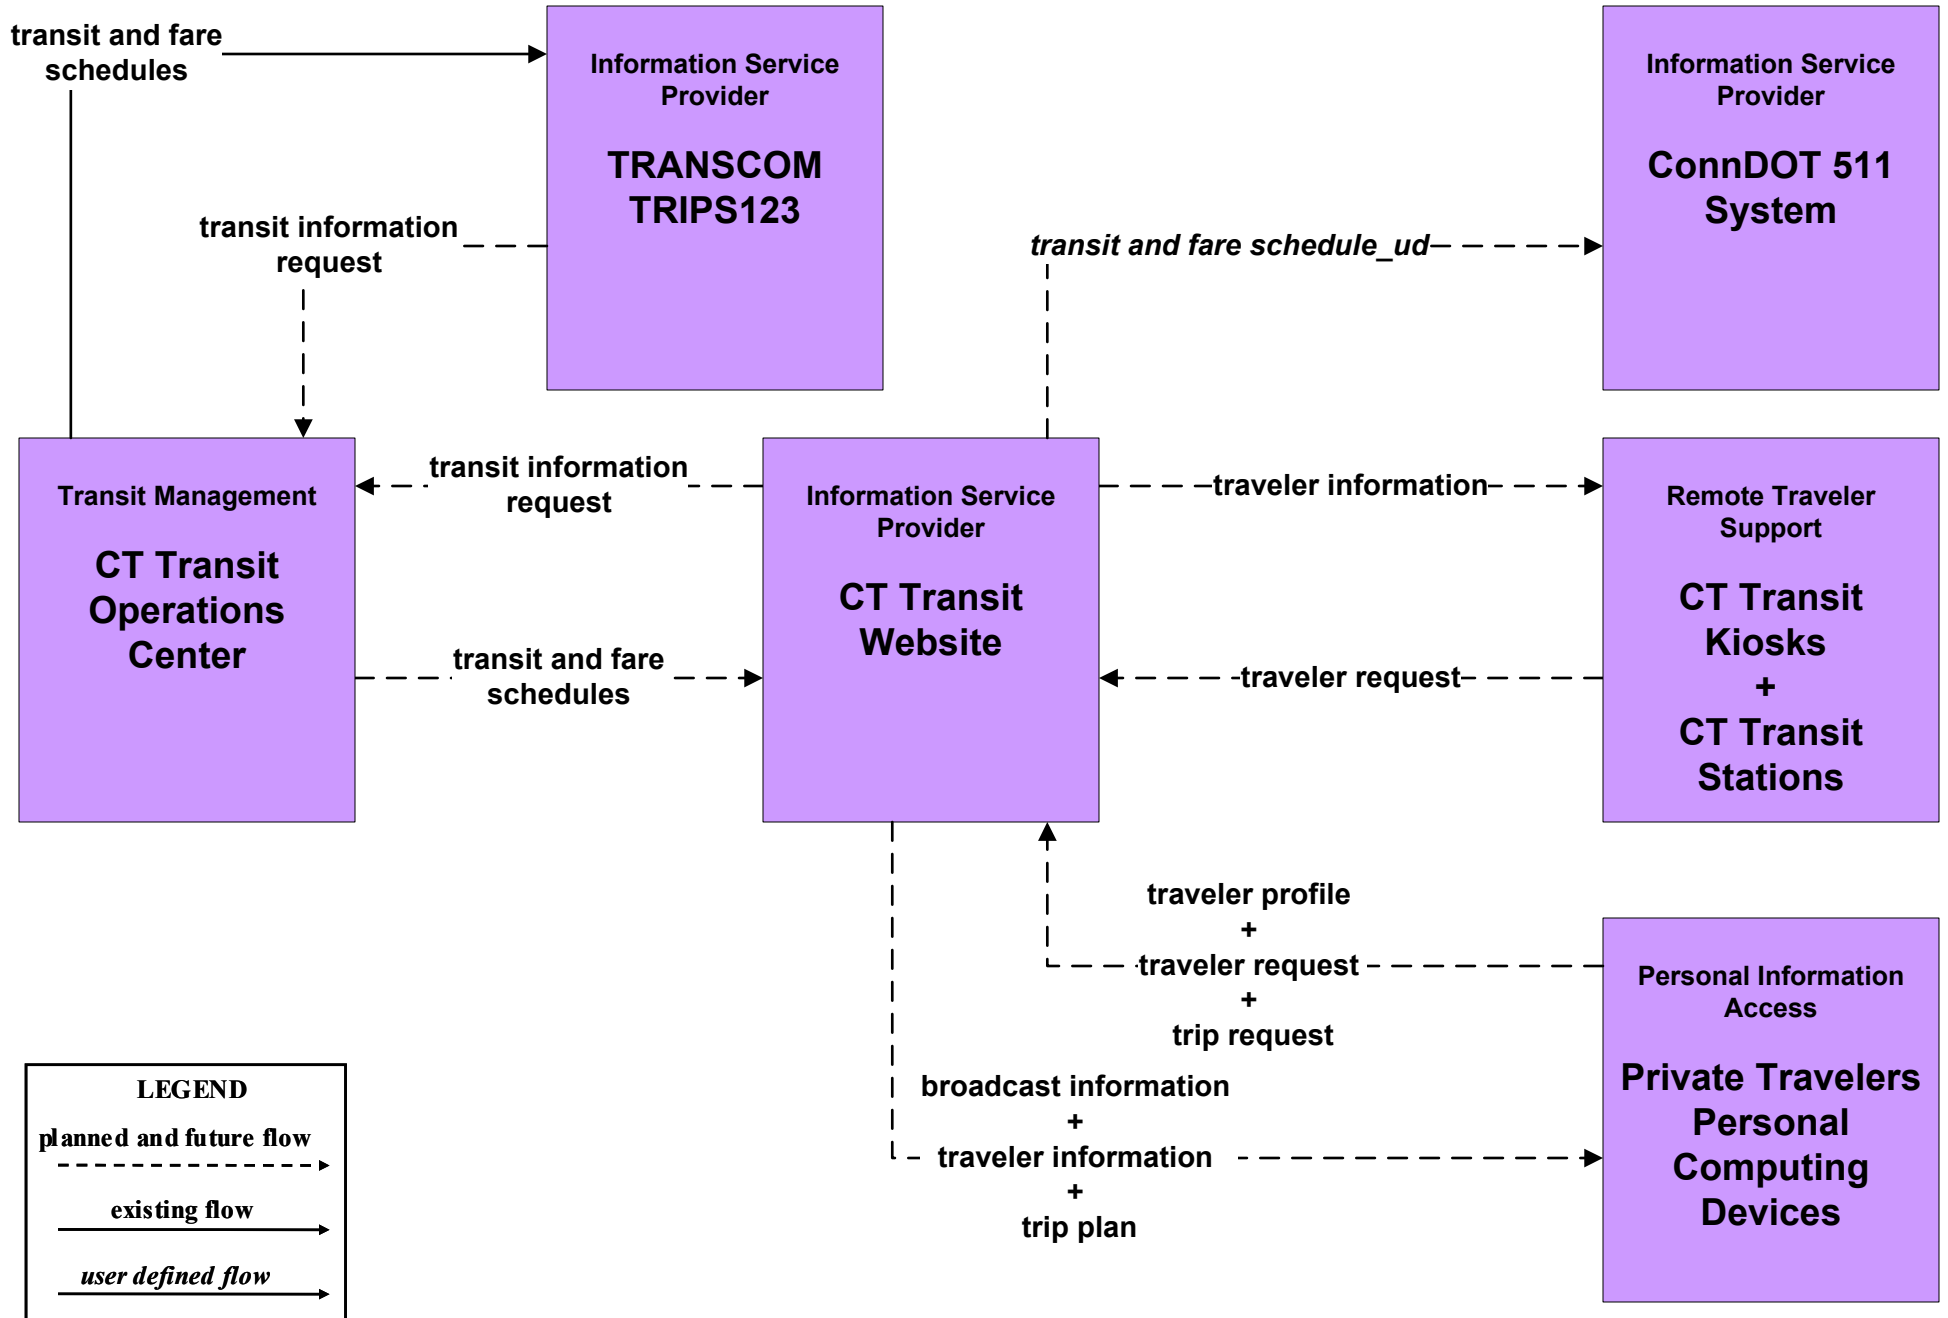

APTS8 - Transit Traveler Information CT Transit

APTS8 - Transit Traveler Information DATTCO Transit / GHTD

**APTS8 - Transit Traveler Information
MTD Transit / New Britain Transportation Company**

APTS8 - Transit Traveler Information Rideshare

ATIS1 - Broadcast Traveler Information ConnDOT Web Page

ATIS1 - Broadcast Traveler Information Municipal Websites

ATIS1 - Broadcast Traveler Information City of Hartford Website

**ATMS02 - Probe Surveillance
ConnDOT - TRANSMIT**

ATMS16 - Parking Facility Management Municipal and Regional Parking Facilities