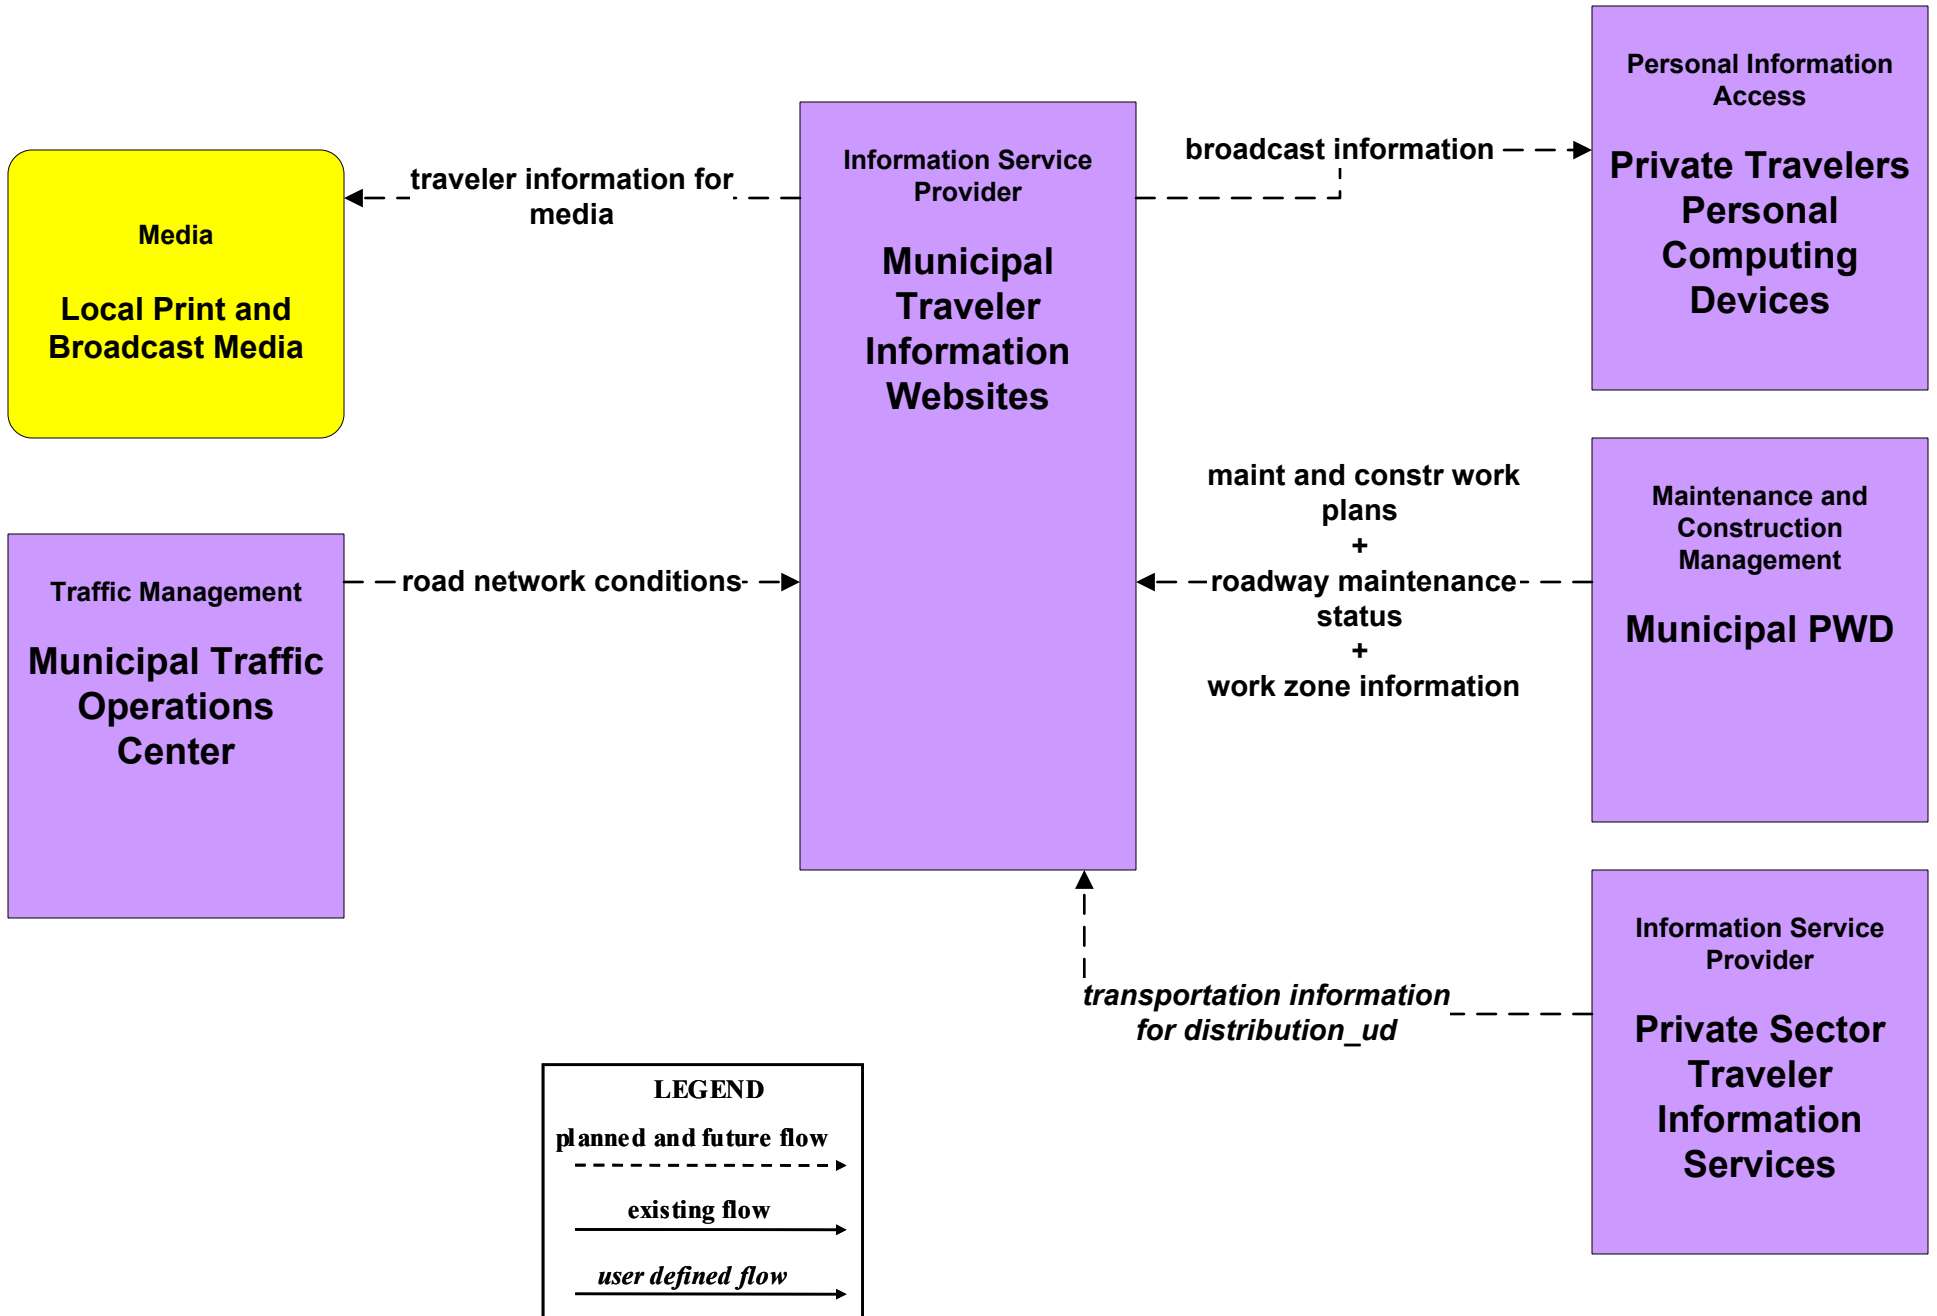

APTS8 - Transit Traveler Information CT Transit

APTS8 - Transit Traveler Information DATTCO Transit / GHTD

**APTS8 - Transit Traveler Information
MTD Transit / New Britain Transportation Company**

APTS8 - Transit Traveler Information Rideshare

ATIS1 - Broadcast Traveler Information ConnDOT Web Page

ATIS1 - Broadcast Traveler Information Municipal Websites

ATIS1 - Broadcast Traveler Information City of Hartford Website

**ATMS02 - Probe Surveillance
ConnDOT - TRANSMIT**

ATMS16 - Parking Facility Management Municipal and Regional Parking Facilities