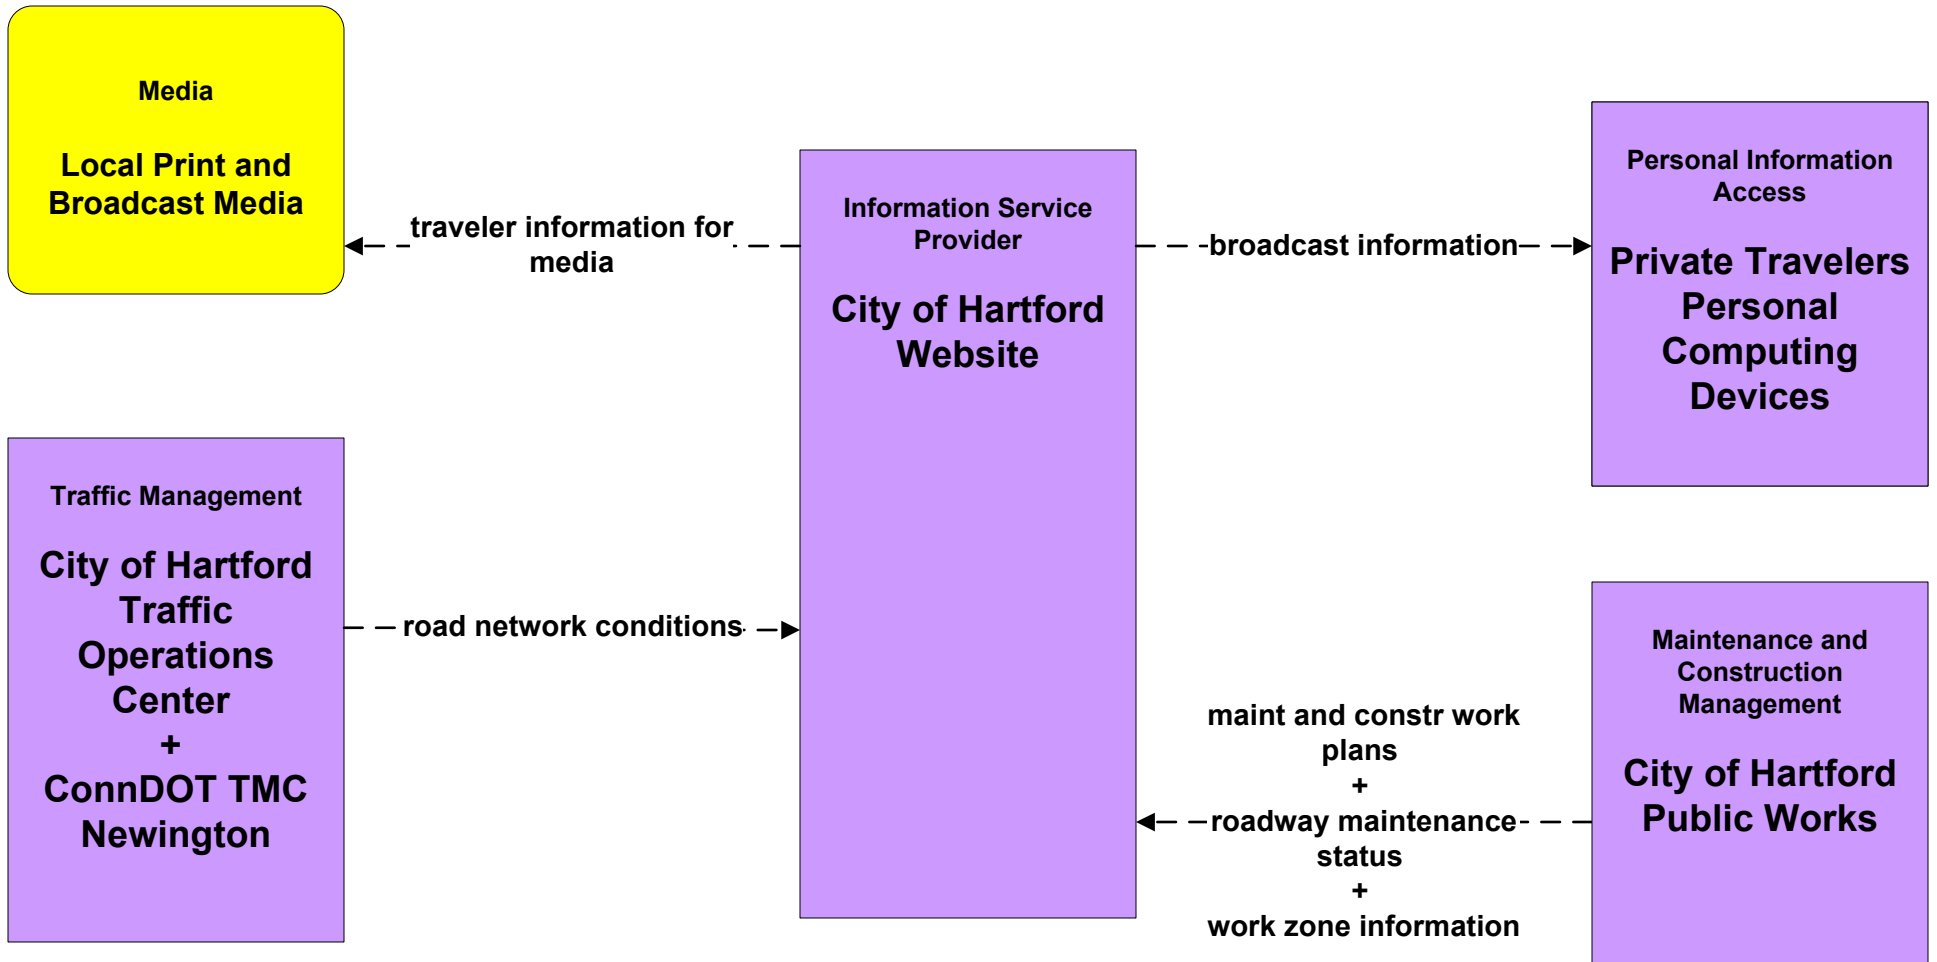

APTS8 - Transit Traveler Information CT Transit

APTS8 - Transit Traveler Information DATTCO Transit / GHTD

**APTS8 - Transit Traveler Information
MTD Transit / New Britain Transportation Company**

APTS8 - Transit Traveler Information Rideshare

ATIS1 - Broadcast Traveler Information ConnDOT Web Page

ATIS1 - Broadcast Traveler Information Municipal Websites

ATIS1 - Broadcast Traveler Information City of Hartford Website

**ATMS02 - Probe Surveillance
ConnDOT - TRANSMIT**