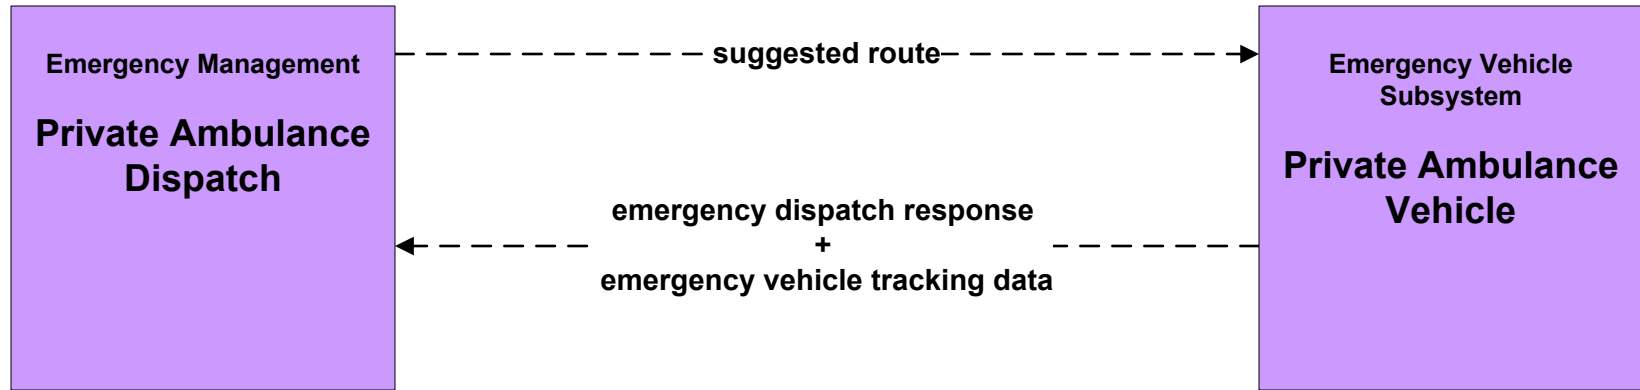

EM02 - Emergency Vehicle Routing (EM to EV)