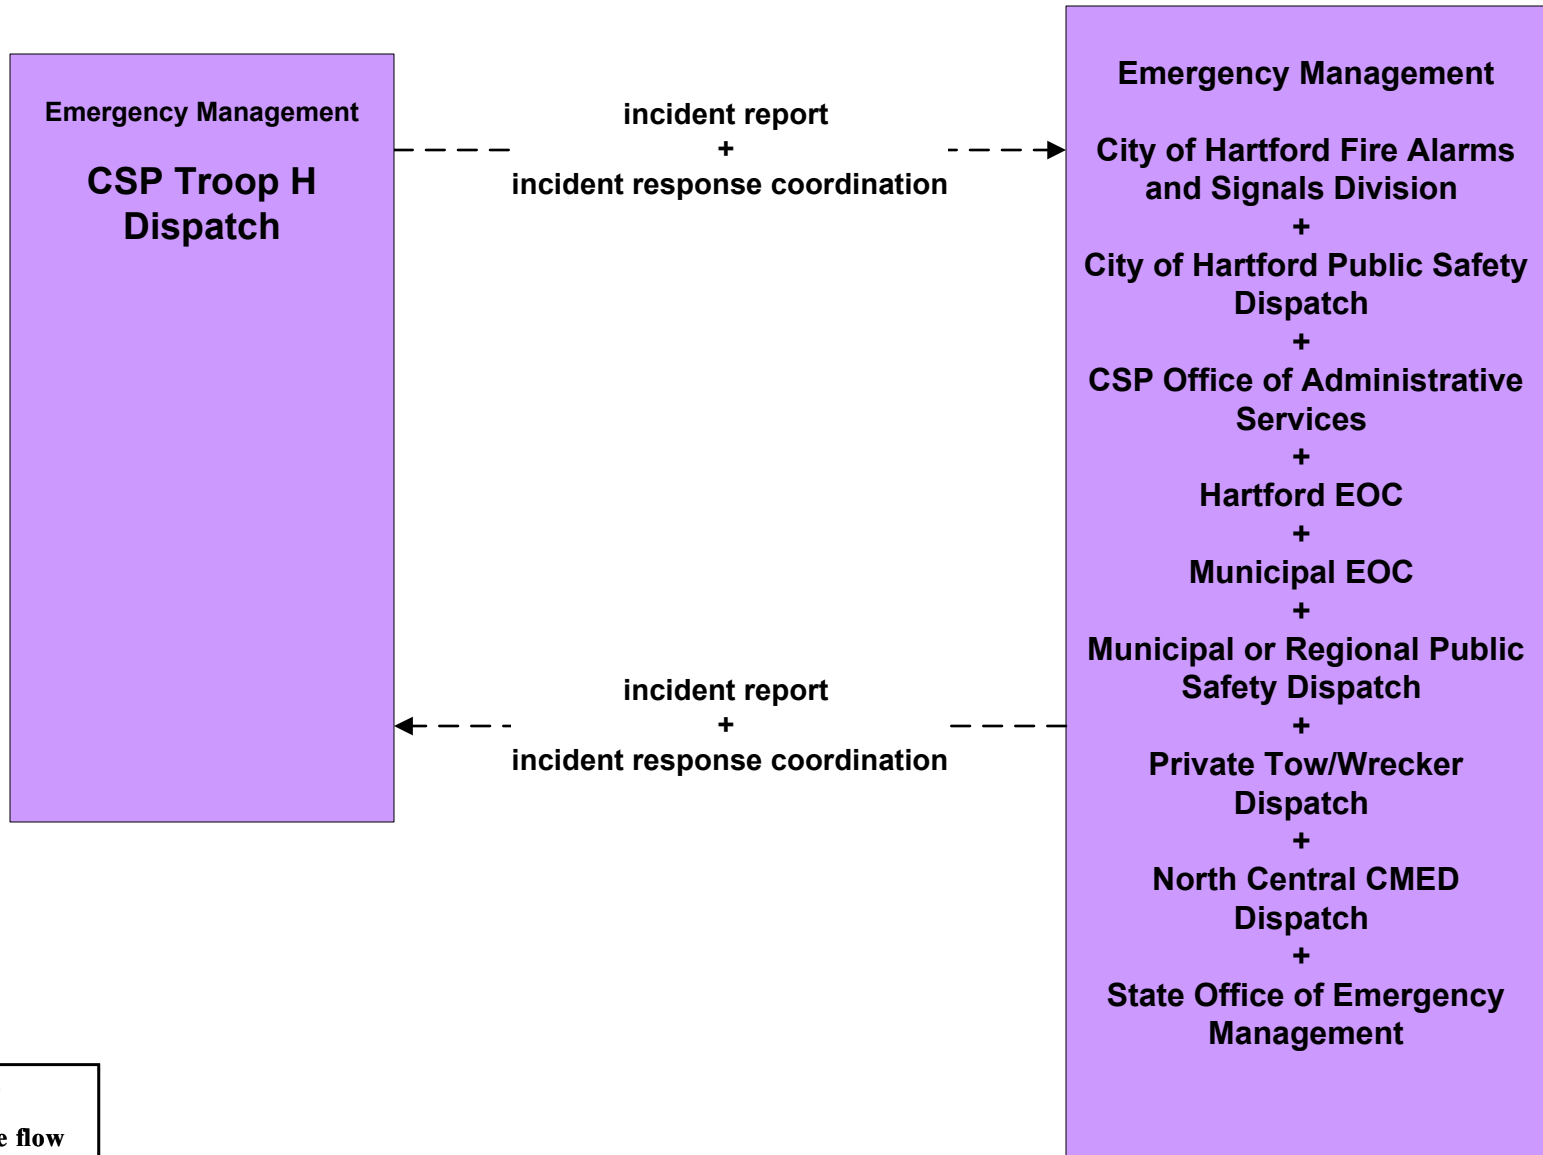

**ATMS02 - Probe Surveillance  
ConnDOT Traffic Management Center**

**ATMS08 - Incident Management  
EM to EVS**

# EM01 - Emergency Response Coordination City of Hartford Dispatch

**EM01 - Emergency Response Coordination  
Connecticut State Police (CSP)**