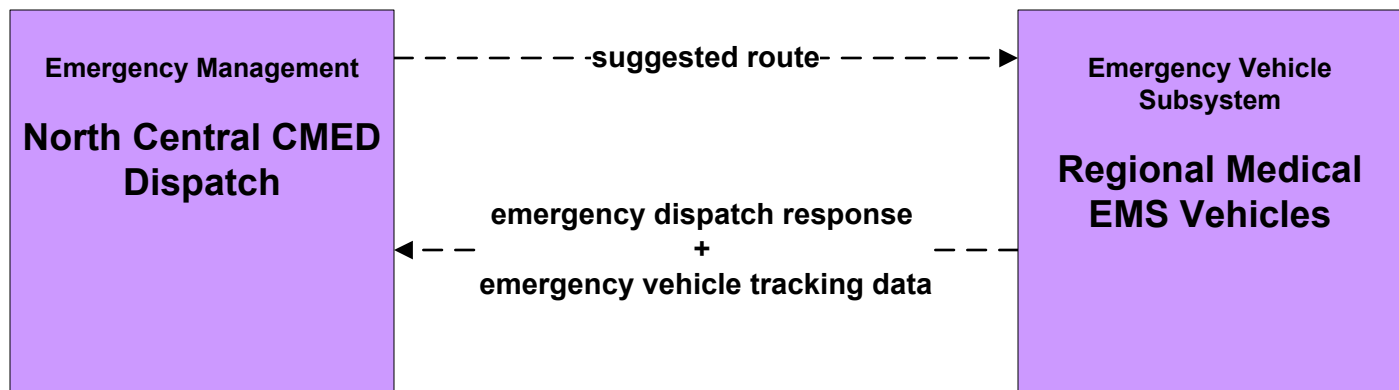

EM02 - Emergency Vehicle Routing (EM to EV)