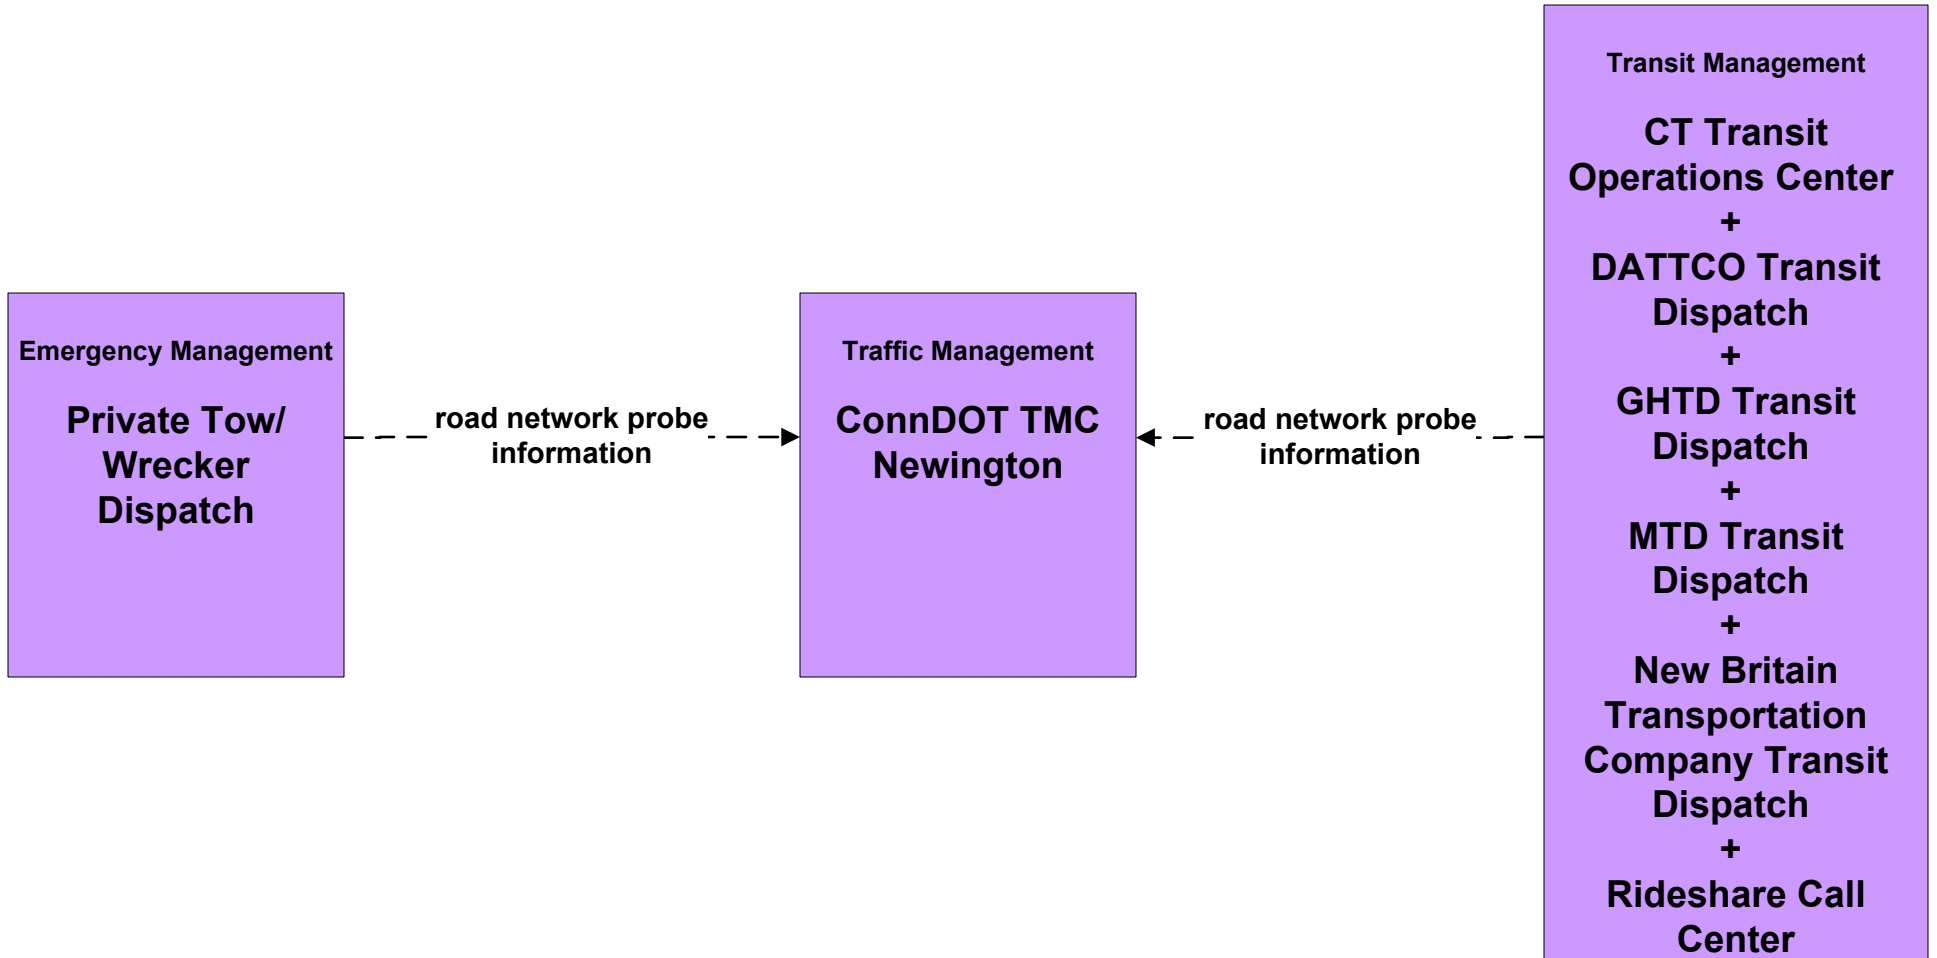

**ATMS02 - Probe Surveillance  
ConnDOT Traffic Management Center**

**ATMS08 - Incident Management  
EM to EVS**

# EM01 - Emergency Response Coordination City of Hartford Dispatch

**EM01 - Emergency Response Coordination  
Connecticut State Police (CSP)**

# EM02 - Emergency Vehicle Routing (EM to EV)

**MC08 - Workzone Management**  
**ConnDOT Workzone Information Dissemination (2 of 2)**