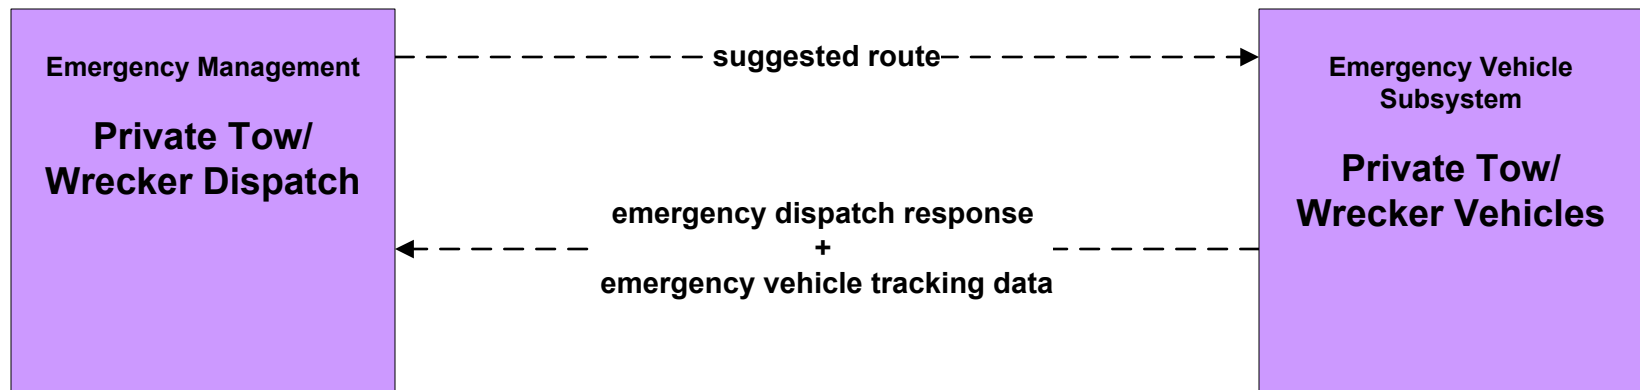

EM02 - Emergency Vehicle Routing (EM to EV)