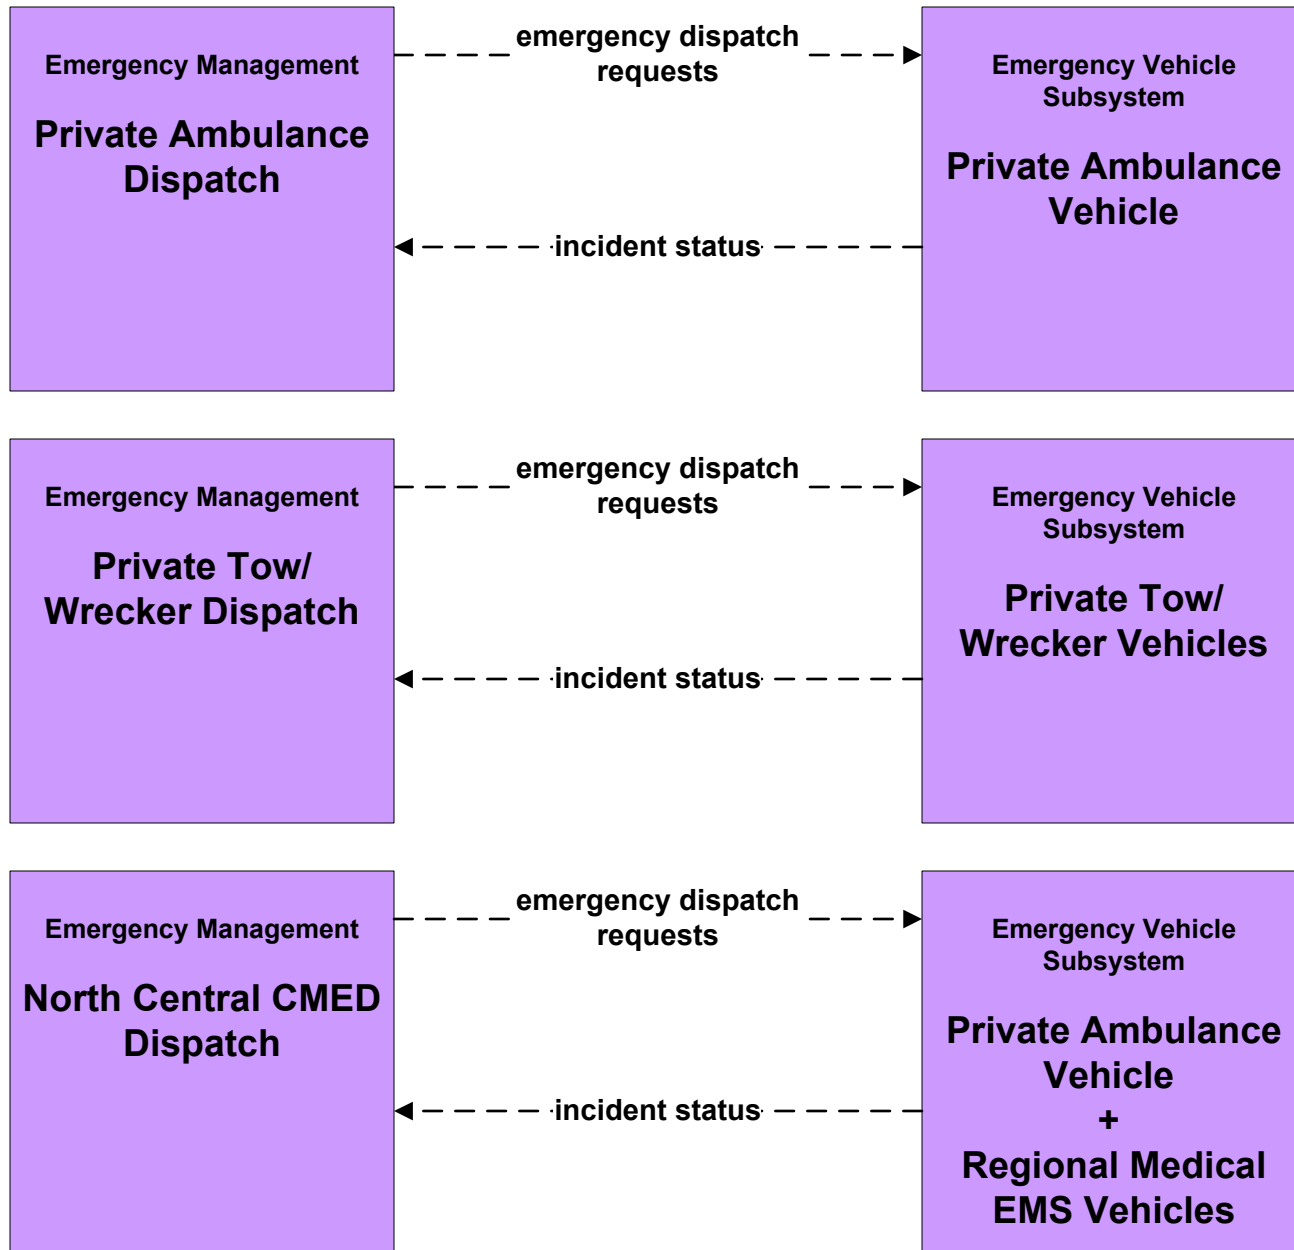

**ATMS02 - Probe Surveillance  
ConnDOT Traffic Management Center**

**ATMS08 - Incident Management  
EM to EVS**

# EM01 - Emergency Response Coordination City of Hartford Dispatch

**EM01 - Emergency Response Coordination  
Connecticut State Police (CSP)**

# EM02 - Emergency Vehicle Routing (EM to EV)

**MC08 - Workzone Management**  
**ConnDOT Workzone Information Dissemination (2 of 2)**