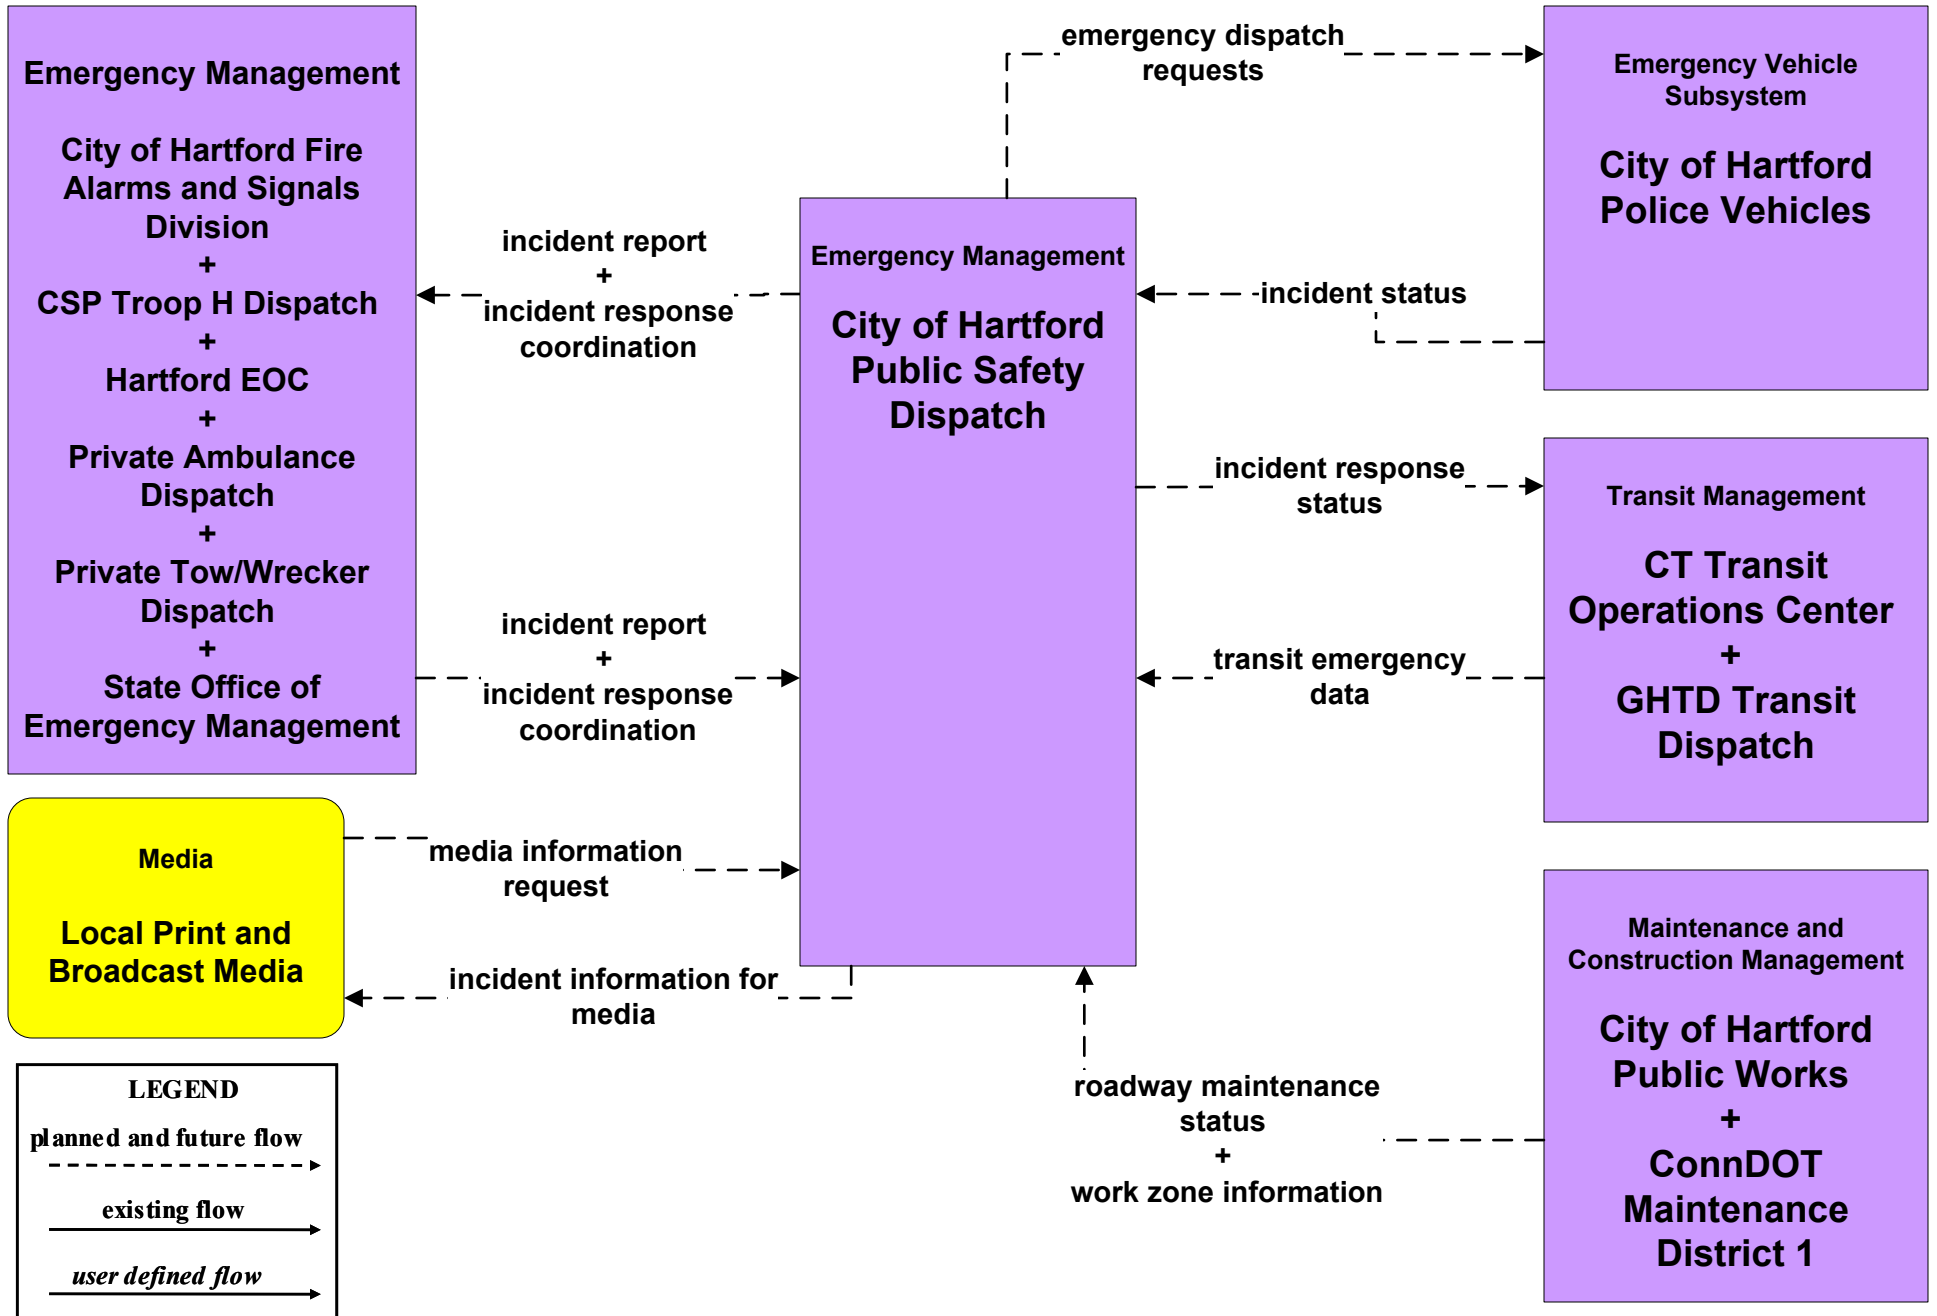

**ATMS02 - Probe Surveillance  
ConnDOT Traffic Management Center**

**ATMS08 - Incident Management  
EM to EVS**

# EM01 - Emergency Response Coordination City of Hartford Dispatch

**EM01 - Emergency Response Coordination  
Connecticut State Police (CSP)**

# EM02 - Emergency Vehicle Routing (EM to EV)

**MC08 - Workzone Management**  
**ConnDOT Workzone Information Dissemination (2 of 2)**