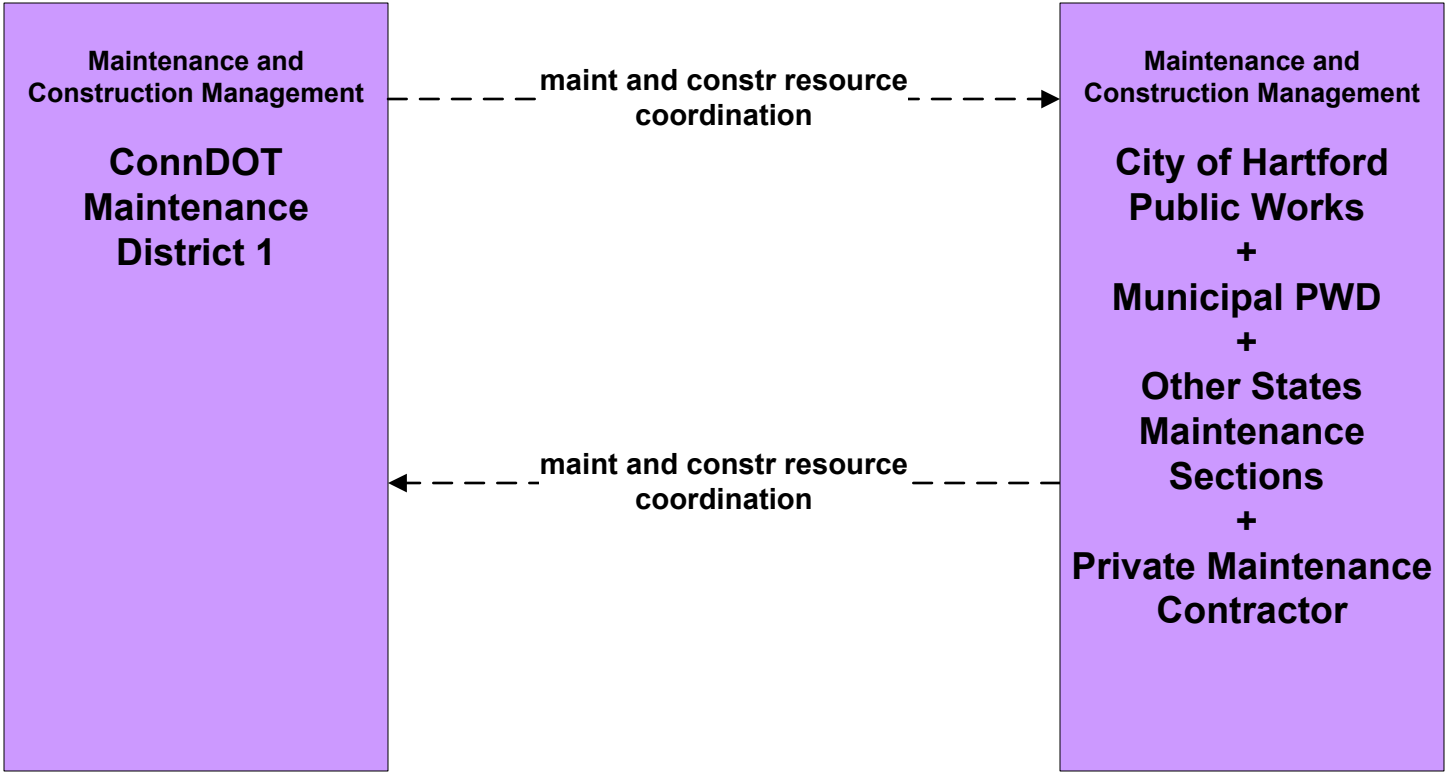

ATMS08 - Incident Management
City of Hartford / Municipal PWD (MCM to Other MCM)

**ATMS08 - Incident Management
ConnDOT Maintenance Sections (MCM to Other MCM)**

ATMS08 - Incident Management ConnDOT (TM to MCM)

Request for maintenance resources from another regions maintenance district are handled TMC to TMC.