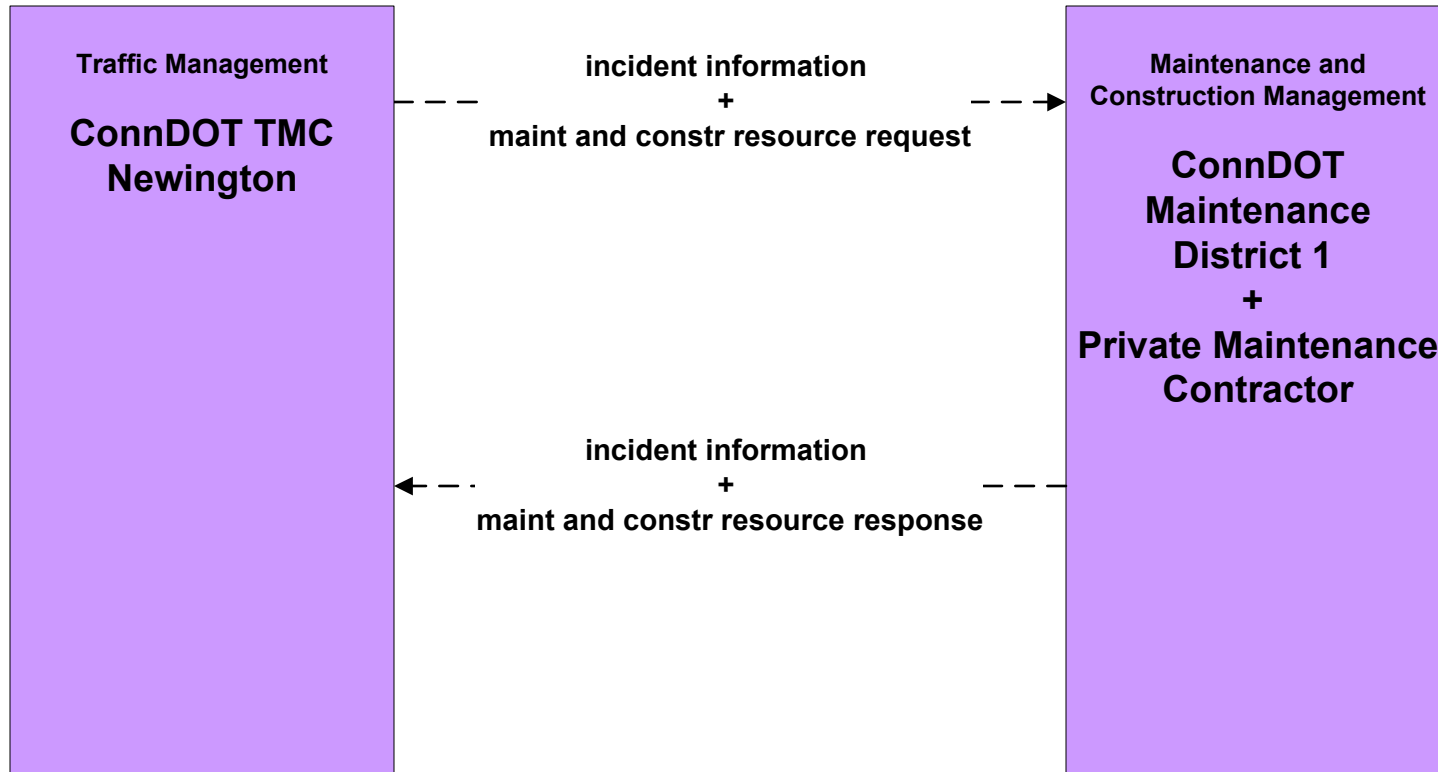

ATMS08 - Incident Management
City of Hartford / Municipal PWD (MCM to Other MCM)

**ATMS08 - Incident Management
ConnDOT Maintenance Sections (MCM to Other MCM)**

ATMS08 - Incident Management ConnDOT (TM to MCM)

Request for maintenance resources from another regions maintenance district are handled TMC to TMC.