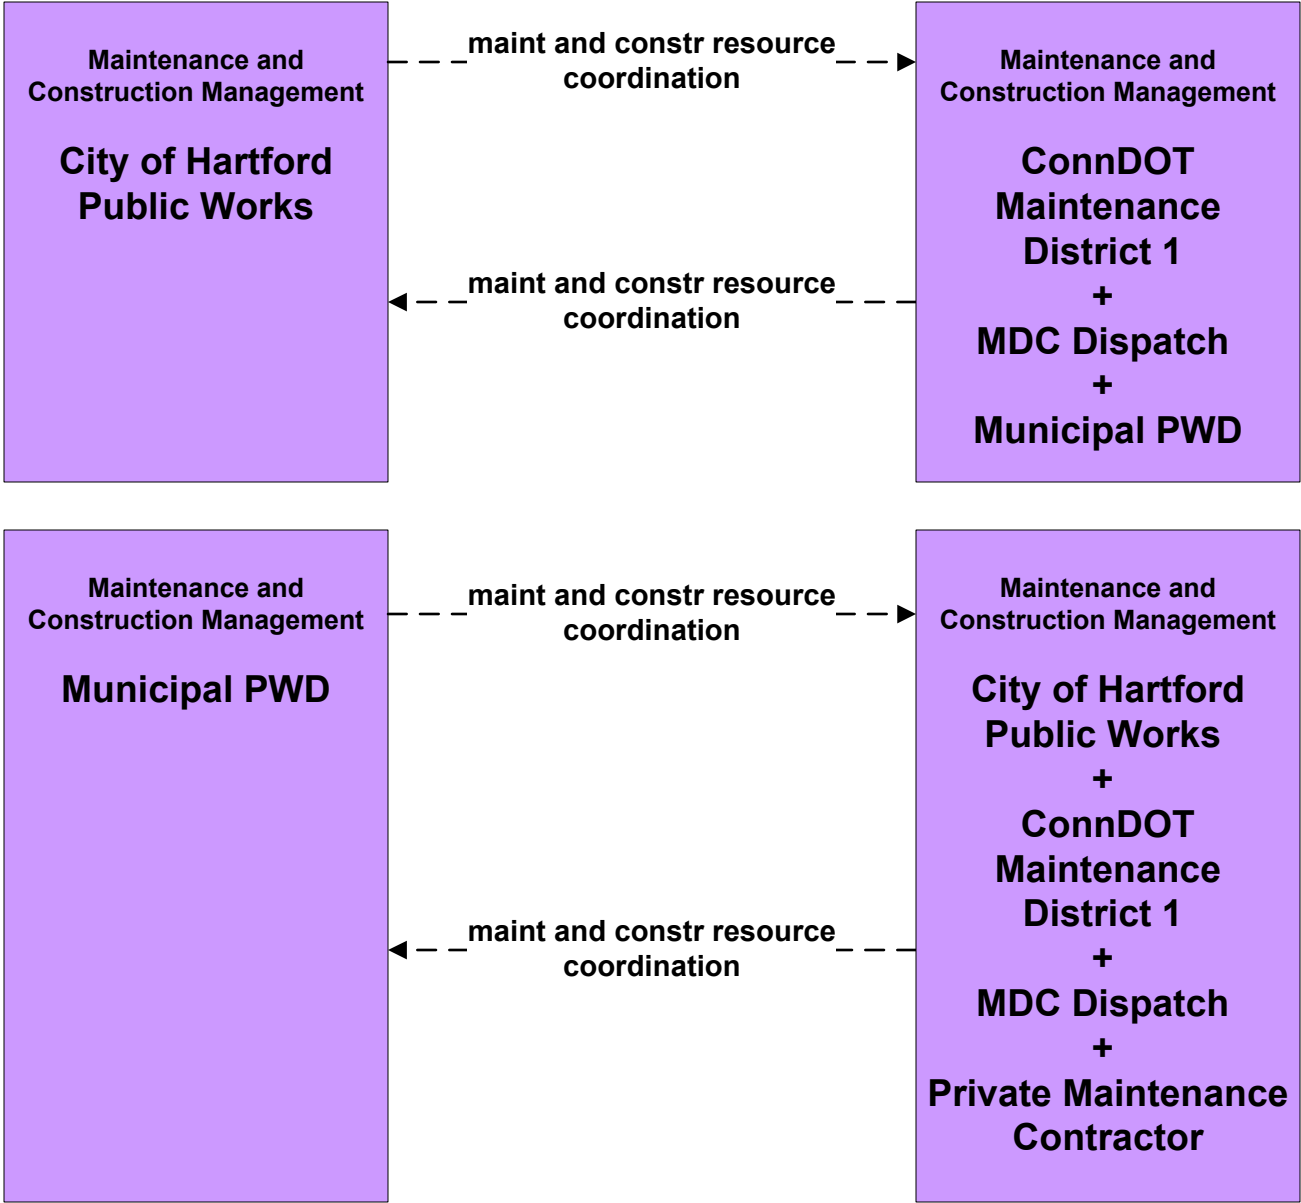

ATMS08 - Incident Management
City of Hartford / Municipal PWD (MCM to Other MCM)

**ATMS08 - Incident Management
ConnDOT Maintenance Sections (MCM to Other MCM)**

ATMS08 - Incident Management ConnDOT (TM to MCM)

Request for maintenance resources from another regions maintenance district are handled TMC to TMC.