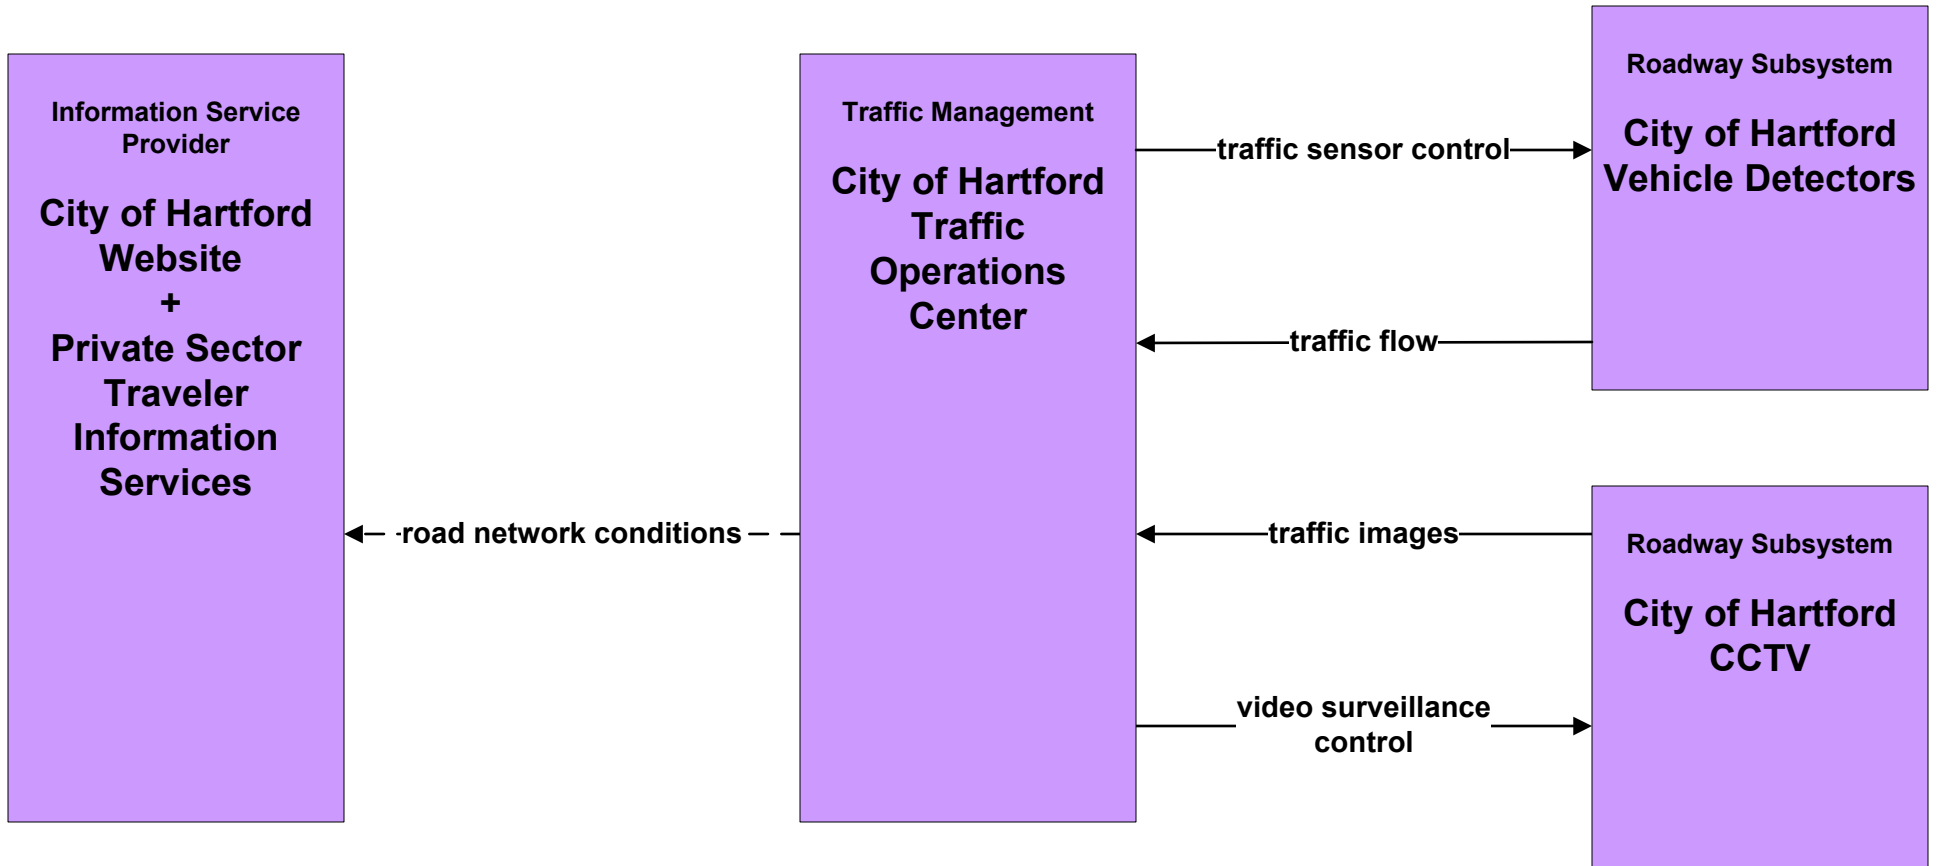

ATIS1 - Broadcast Traveler Information City of Hartford Website

ATMS01 - Network Surveillance

City of Hartford Traffic Operations Center

**ATMS06 - Traffic Information Dissemination
City of Hartford Traffic Operations Center (TM to EM / ISP)**

ATMS08 - Incident Management
City of Hartford Traffic Operations Center (TM to EM)

ATMS16 - Parking Facility Management Municipal and Regional Parking Facilities

**MC06 - Winter Maintenance
City of Hartford PWD**