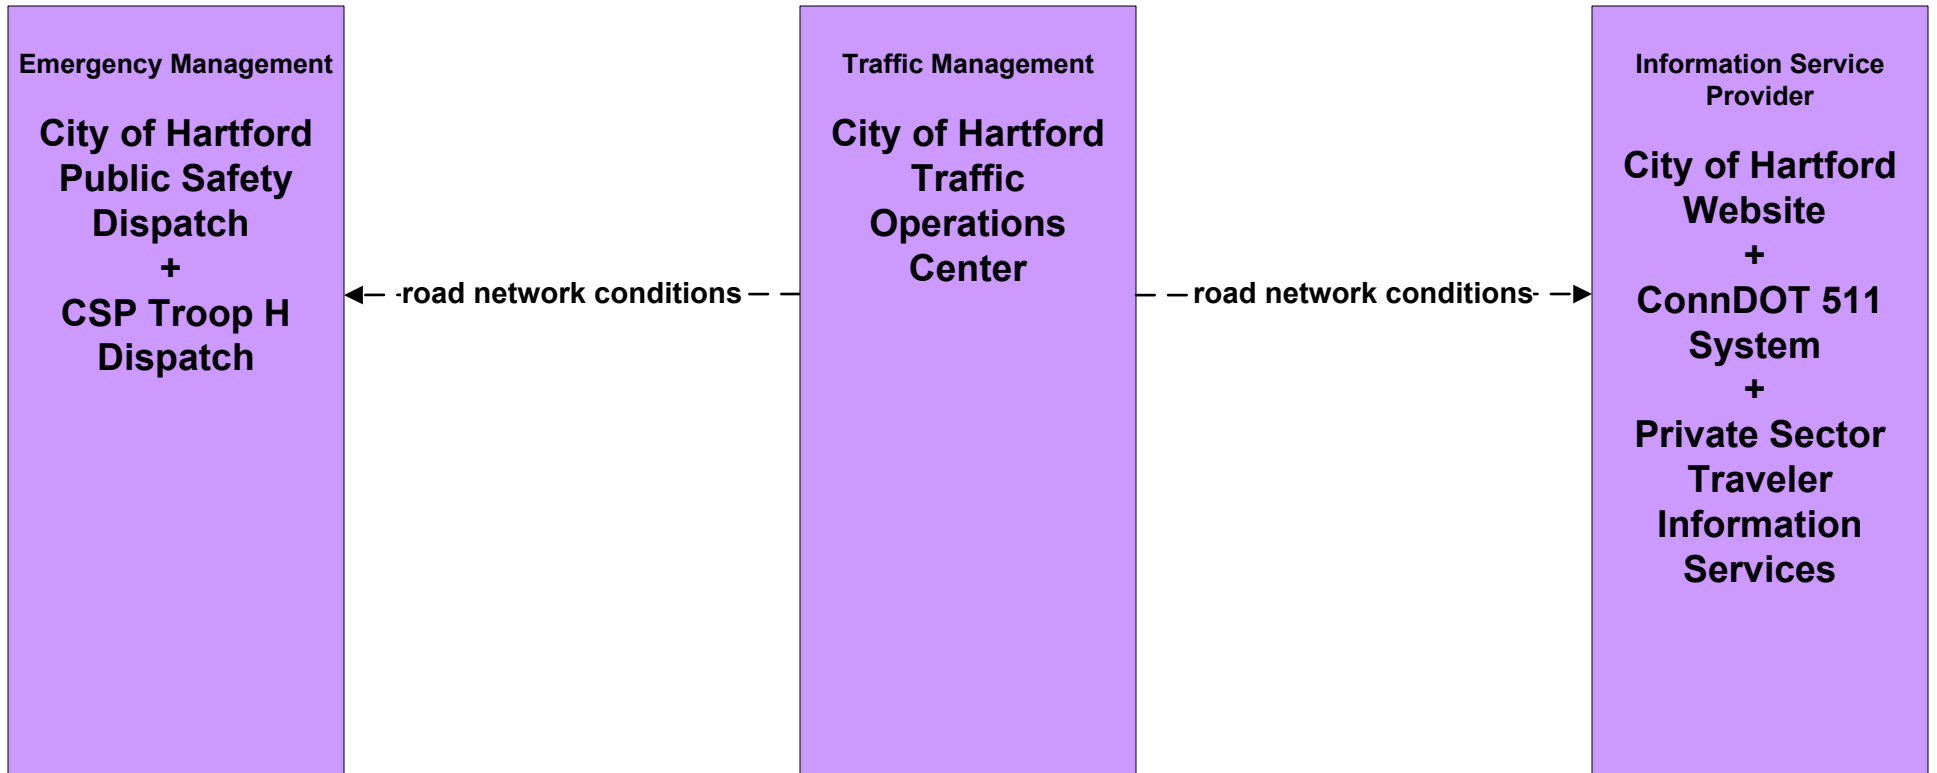

ATIS1 - Broadcast Traveler Information City of Hartford Website

ATMS01 - Network Surveillance

City of Hartford Traffic Operations Center

**ATMS06 - Traffic Information Dissemination
City of Hartford Traffic Operations Center (TM to EM / ISP)**

ATMS08 - Incident Management
City of Hartford Traffic Operations Center (TM to EM)

ATMS16 - Parking Facility Management Municipal and Regional Parking Facilities

**MC06 - Winter Maintenance
City of Hartford PWD**