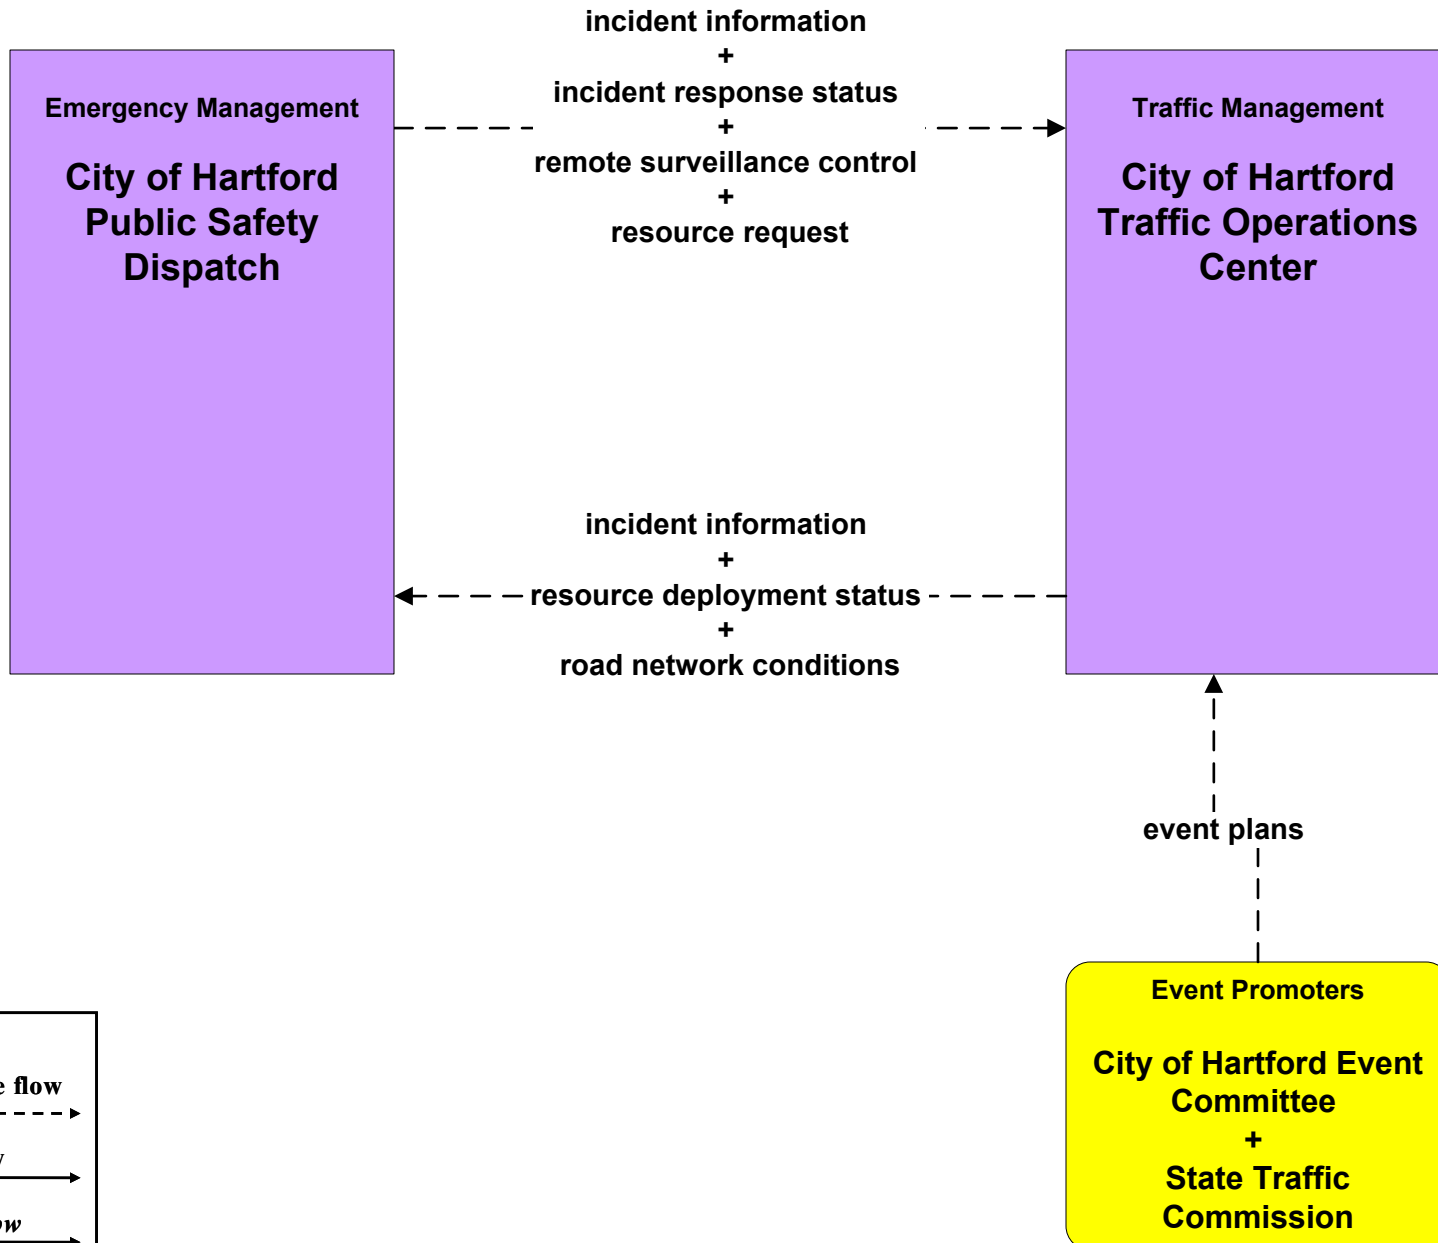

ATIS1 - Broadcast Traveler Information City of Hartford Website

ATMS01 - Network Surveillance

City of Hartford Traffic Operations Center

**ATMS06 - Traffic Information Dissemination
City of Hartford Traffic Operations Center (TM to EM / ISP)**

ATMS08 - Incident Management
City of Hartford Traffic Operations Center (TM to EM)

ATMS16 - Parking Facility Management Municipal and Regional Parking Facilities

**MC06 - Winter Maintenance
City of Hartford PWD**