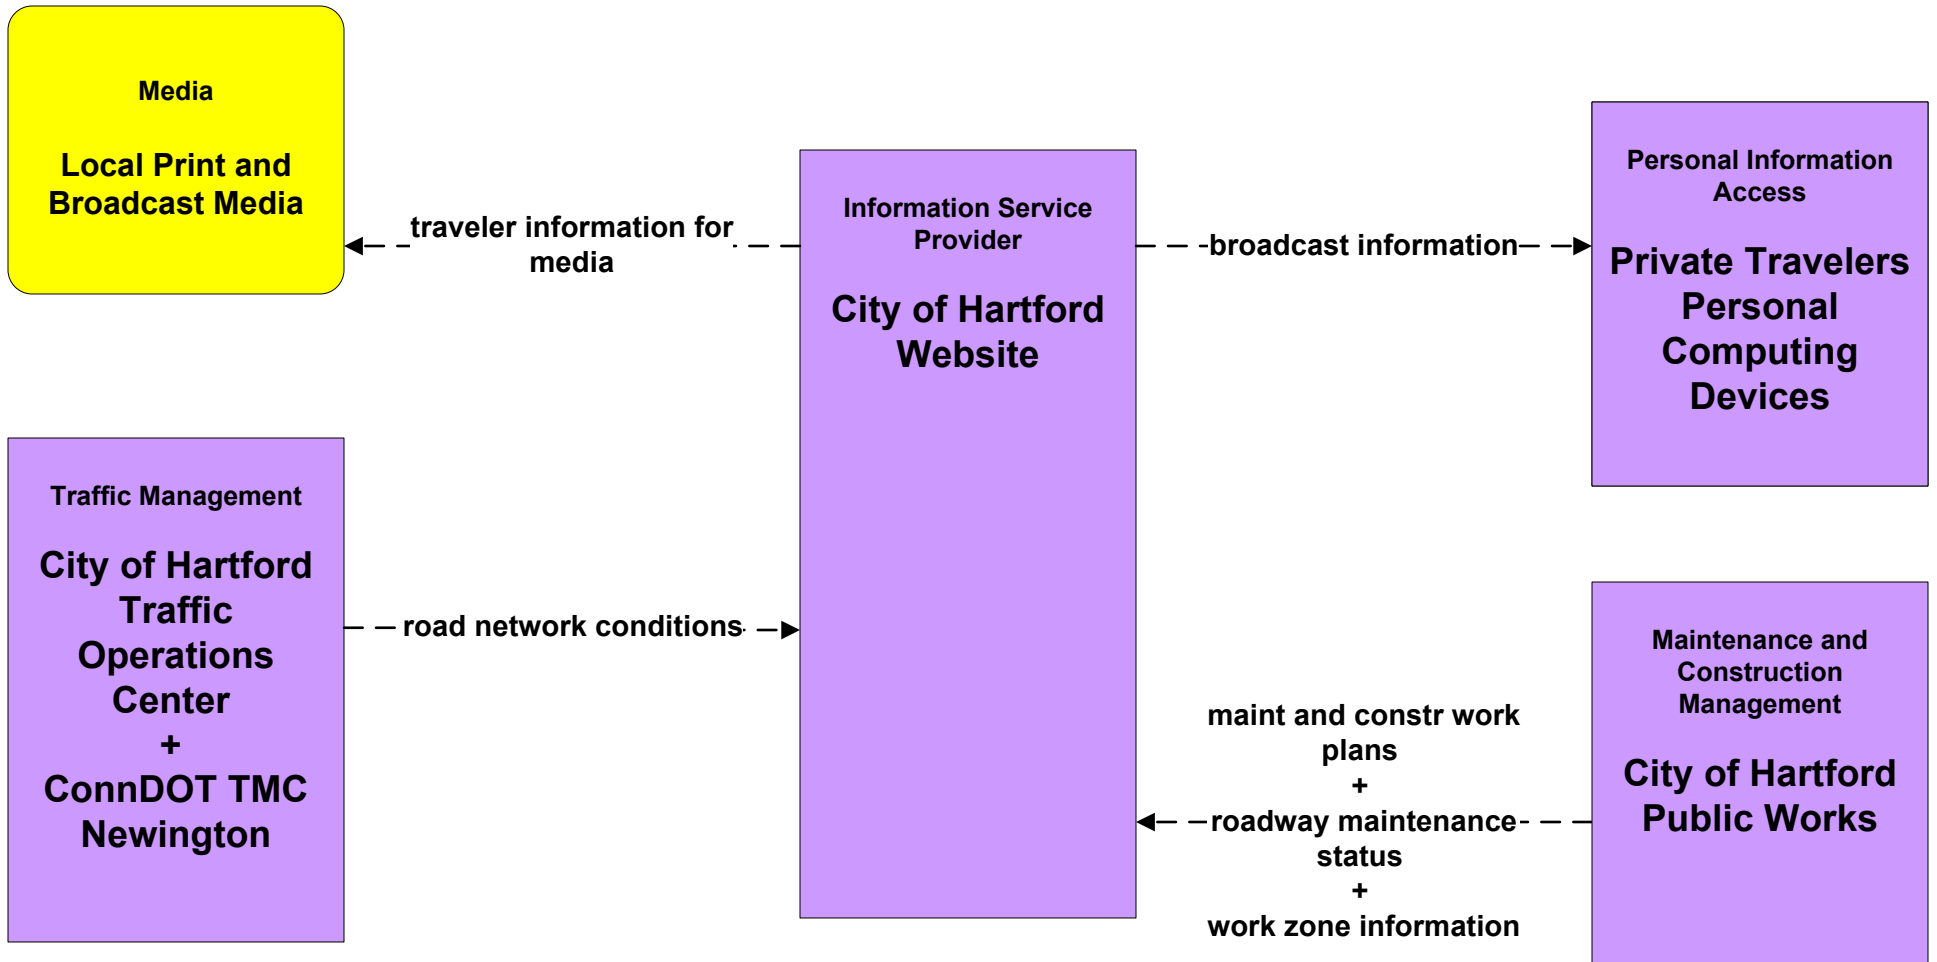

ATIS1 - Broadcast Traveler Information City of Hartford Website

ATMS01 - Network Surveillance

City of Hartford Traffic Operations Center

**ATMS06 - Traffic Information Dissemination
City of Hartford Traffic Operations Center (TM to EM / ISP)**

ATMS08 - Incident Management
City of Hartford Traffic Operations Center (TM to EM)

ATMS16 - Parking Facility Management Municipal and Regional Parking Facilities

**MC06 - Winter Maintenance
City of Hartford PWD**