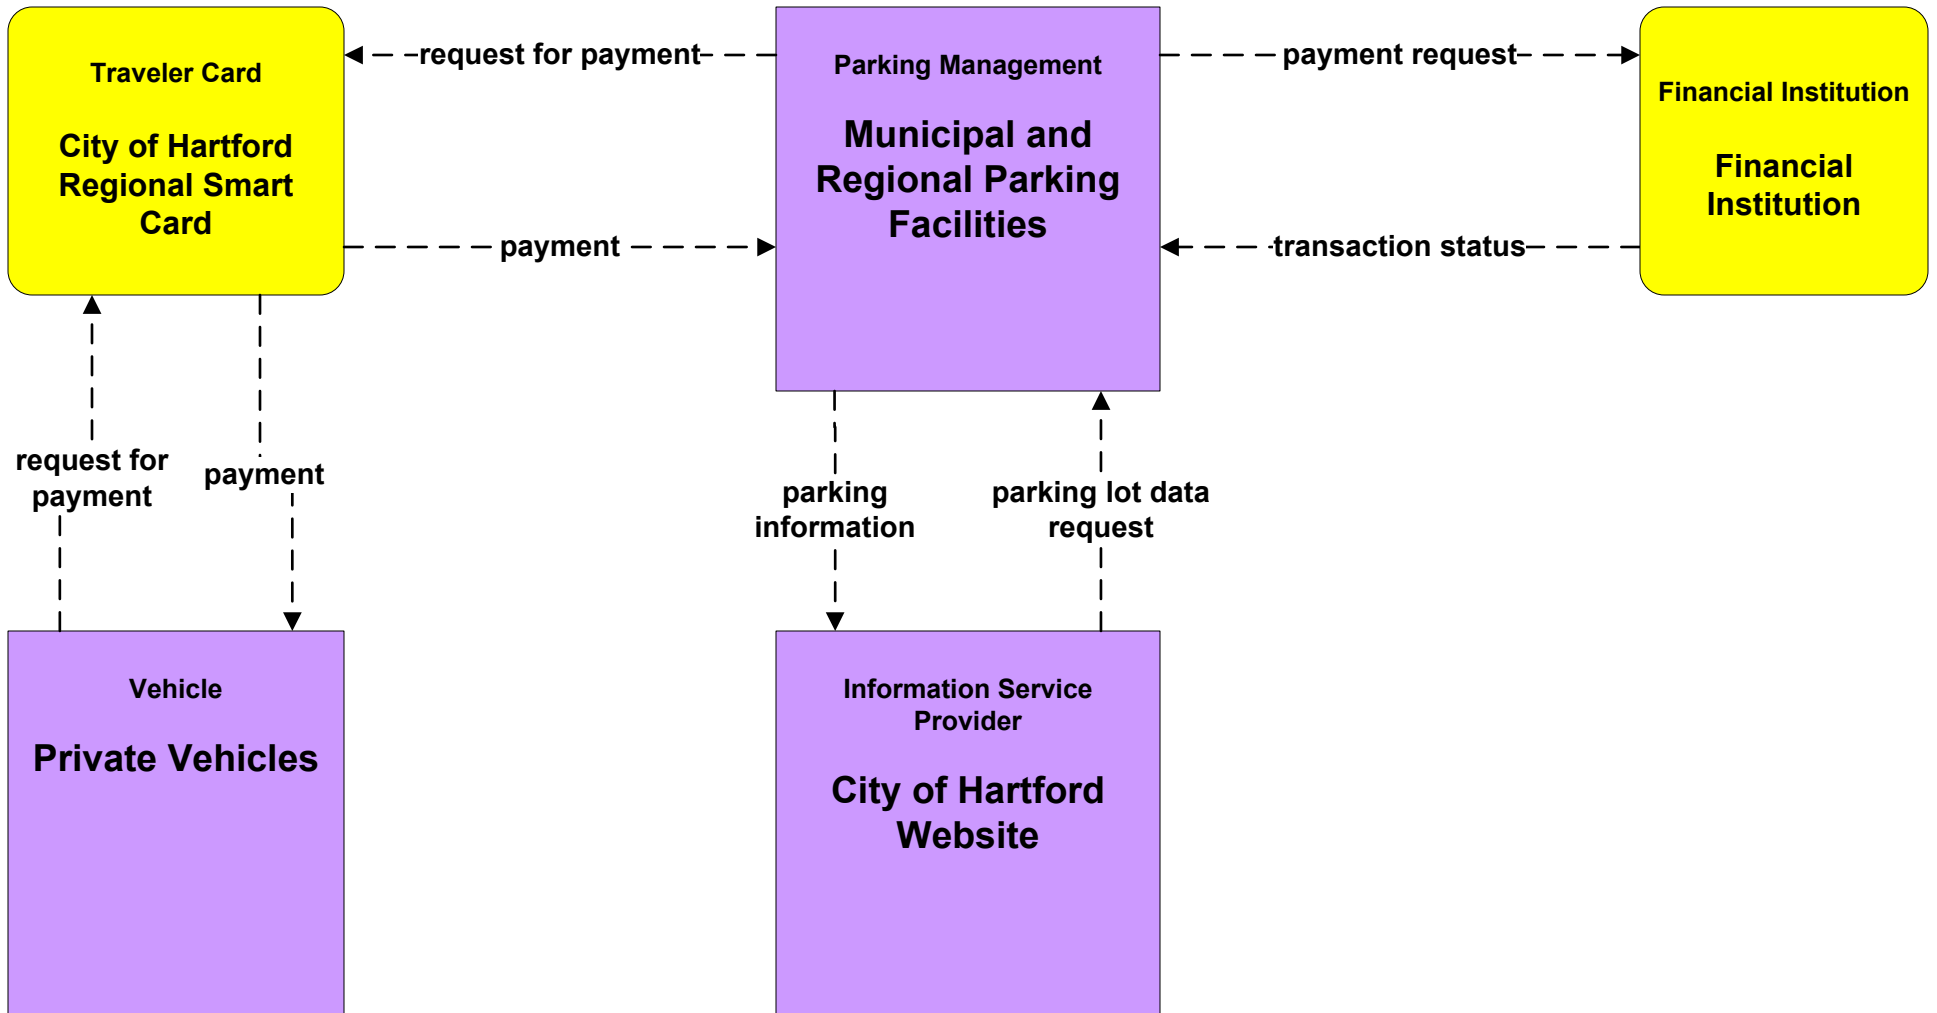

ATIS1 - Broadcast Traveler Information City of Hartford Website

ATMS01 - Network Surveillance

City of Hartford Traffic Operations Center

**ATMS06 - Traffic Information Dissemination
City of Hartford Traffic Operations Center (TM to EM / ISP)**

ATMS08 - Incident Management
City of Hartford Traffic Operations Center (TM to EM)

ATMS16 - Parking Facility Management Municipal and Regional Parking Facilities

**MC06 - Winter Maintenance
City of Hartford PWD**