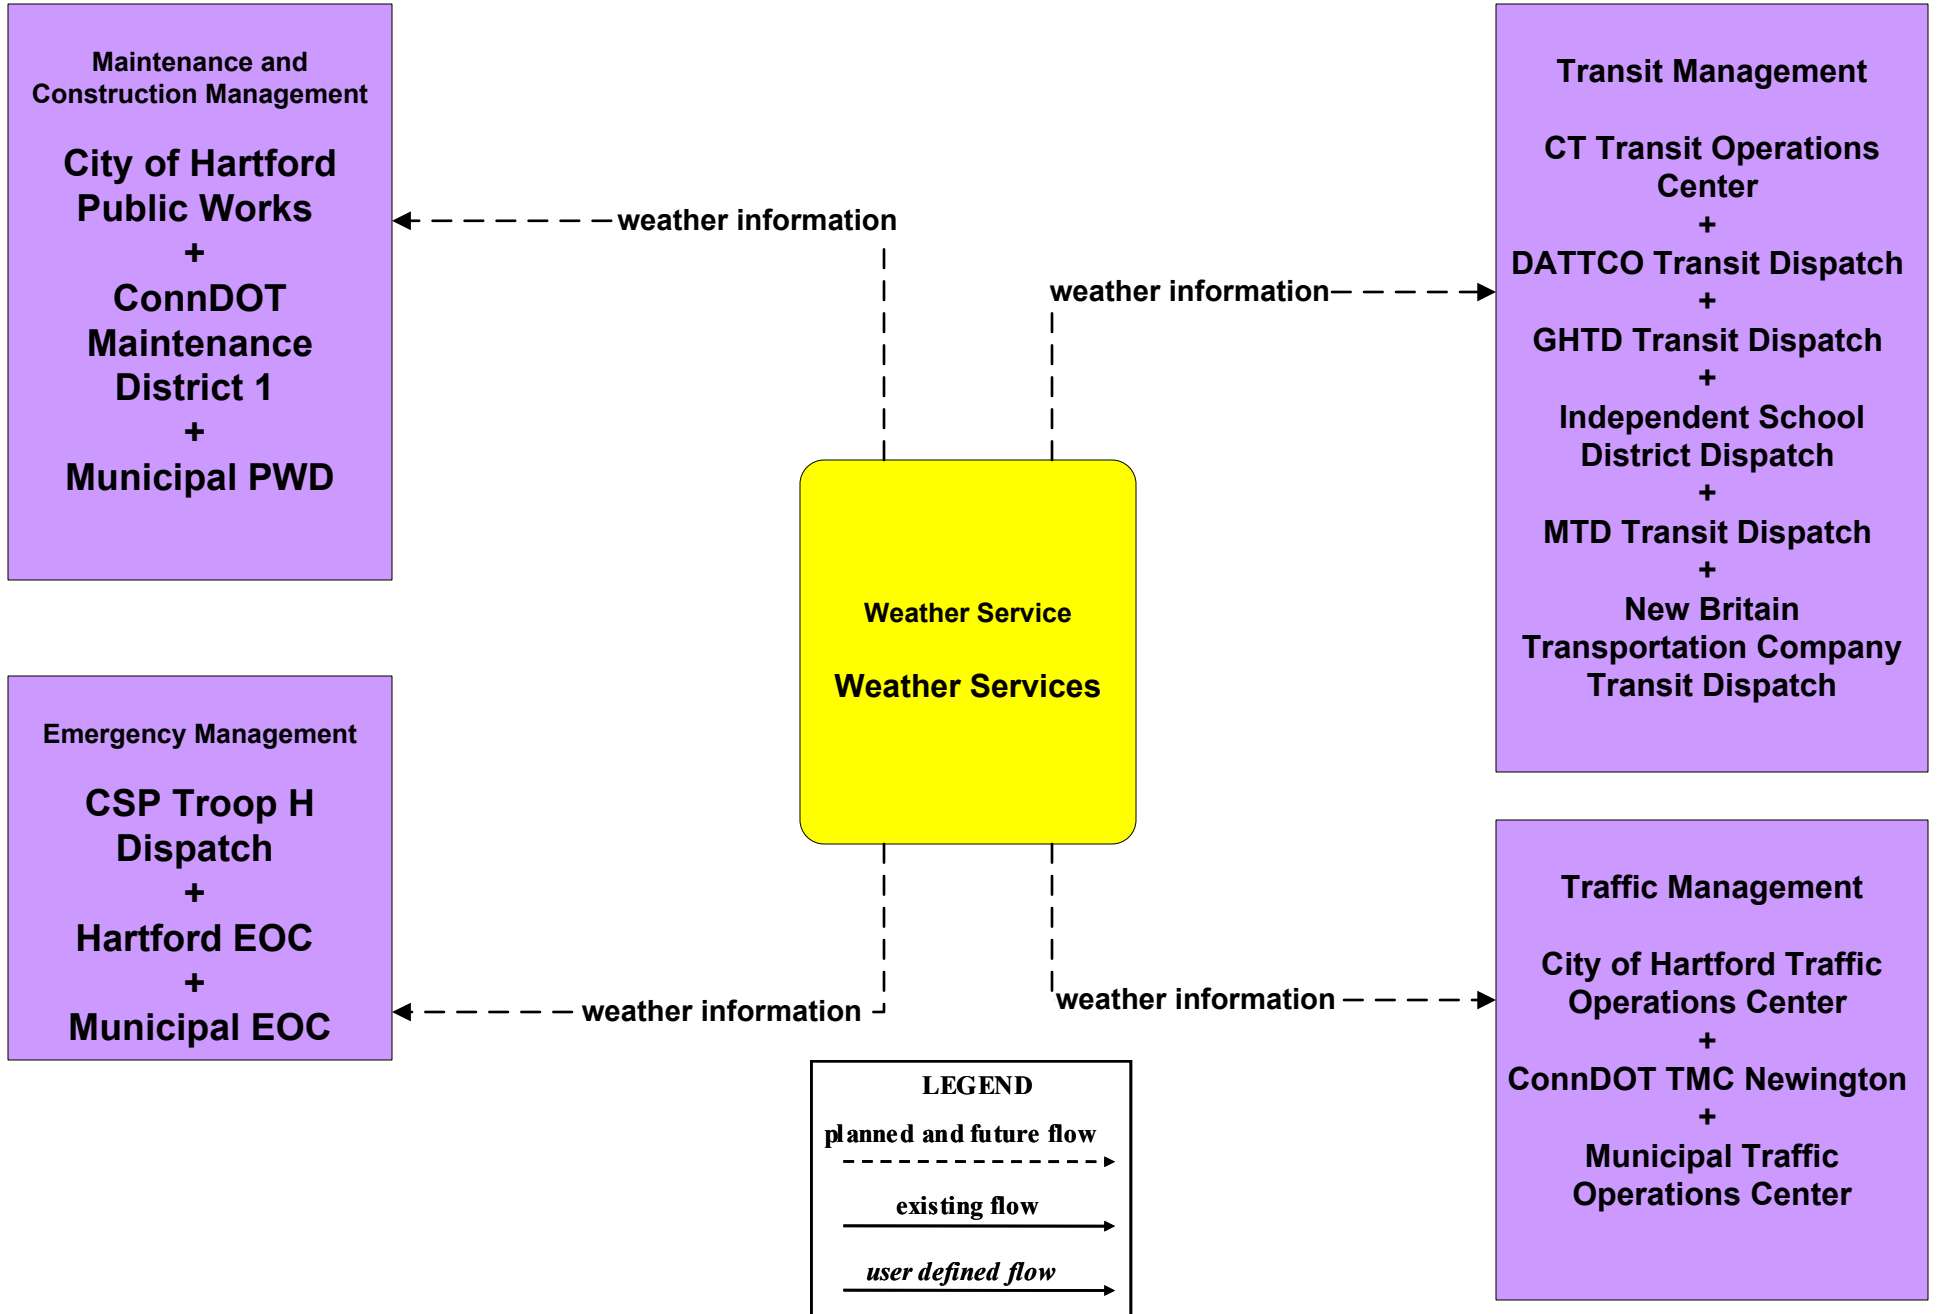

MC03 - Road Weather Data Collection ConnDOT Environmental Monitoring

**MC03 - Road Weather Data Collection
City of Hartford Environmental Monitoring**

MC04 - Weather

**Information Processing and Distribution
National Weather Service**

**MC06 - Winter Maintenance
City of Hartford PWD**

MC06 - Winter Maintenance Municipal PWD

MC06 - Winter Maintenance ConnDOT Maintenance Sections