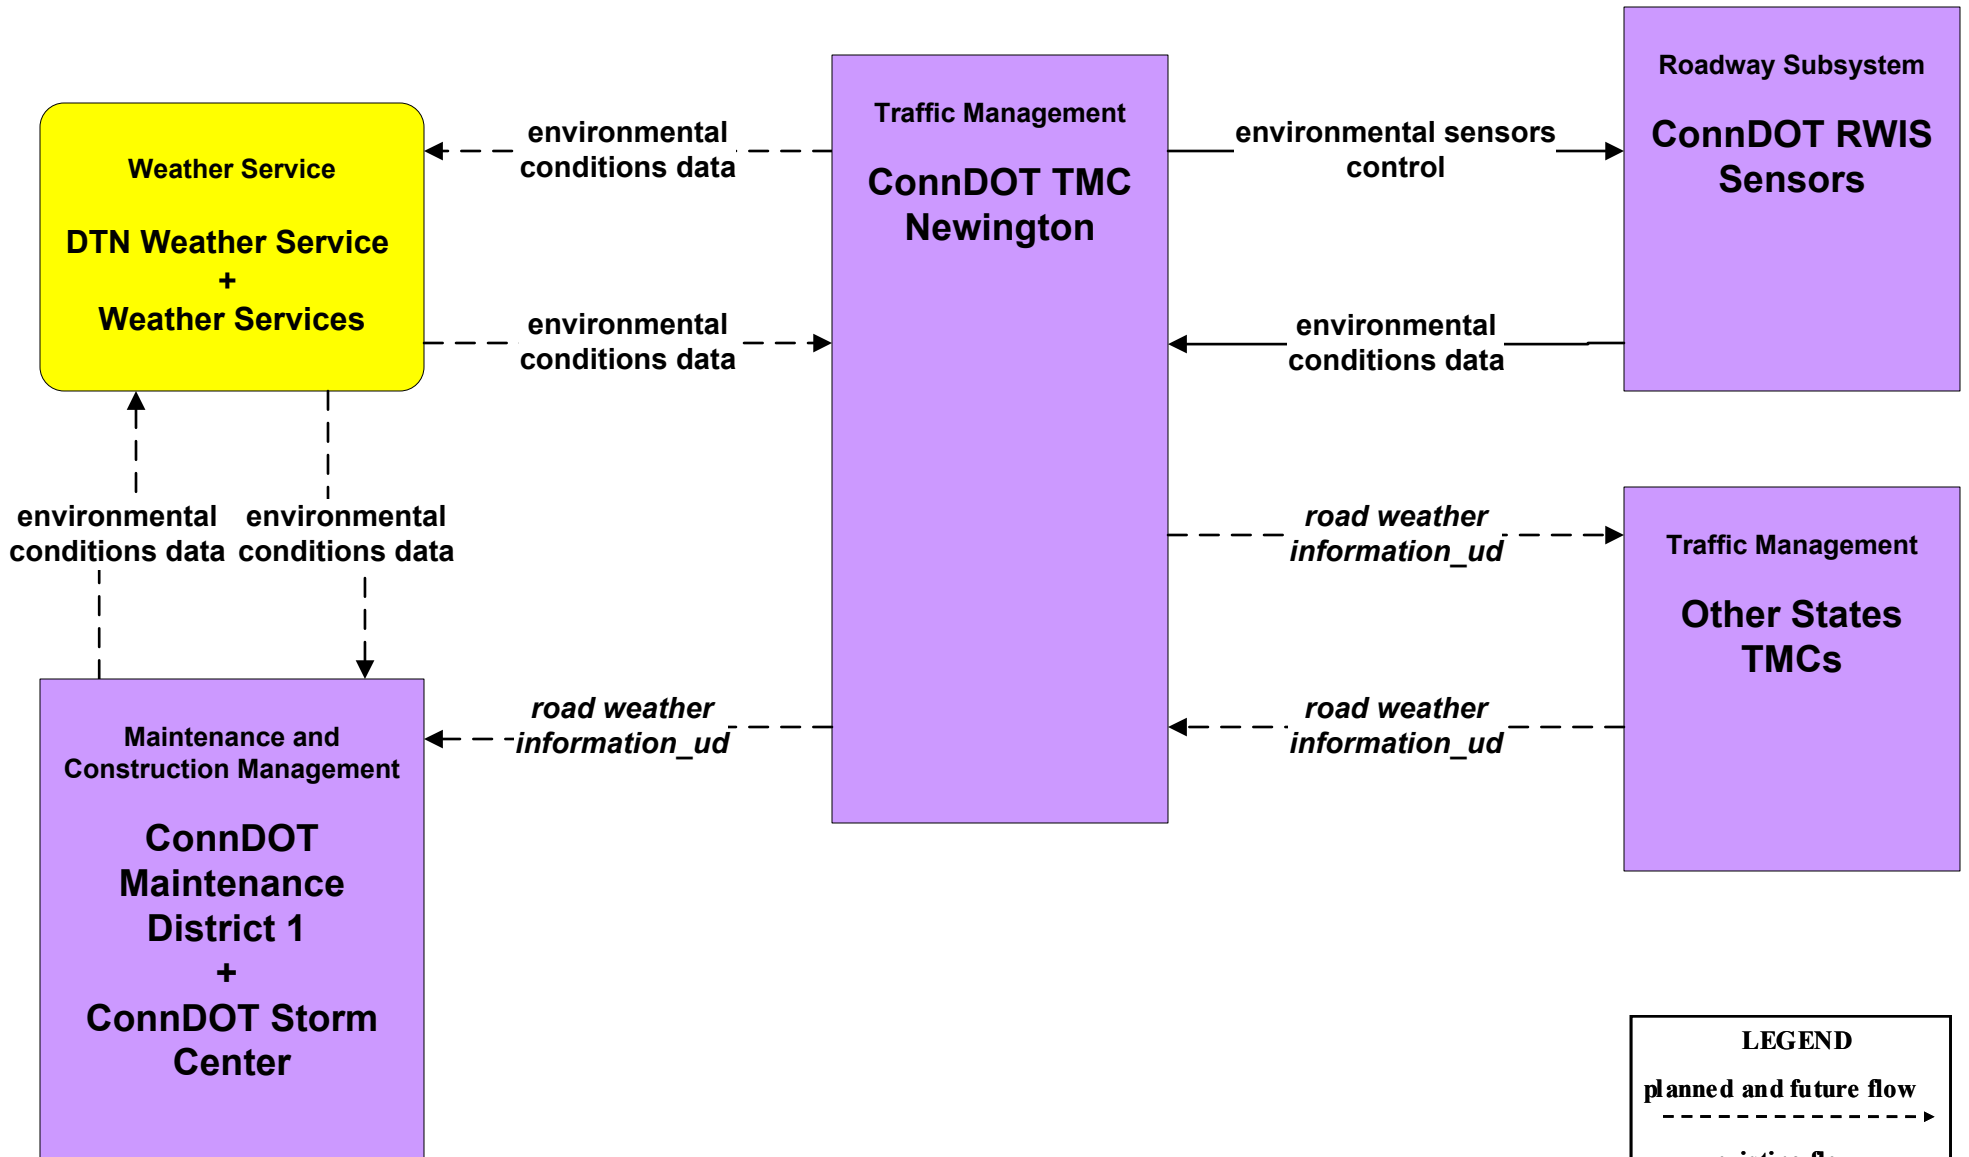

MC03 - Road Weather Data Collection ConnDOT Environmental Monitoring

**MC03 - Road Weather Data Collection
City of Hartford Environmental Monitoring**

MC04 - Weather

**Information Processing and Distribution
National Weather Service**

**MC06 - Winter Maintenance
City of Hartford PWD**

MC06 - Winter Maintenance Municipal PWD

MC06 - Winter Maintenance ConnDOT Maintenance Sections