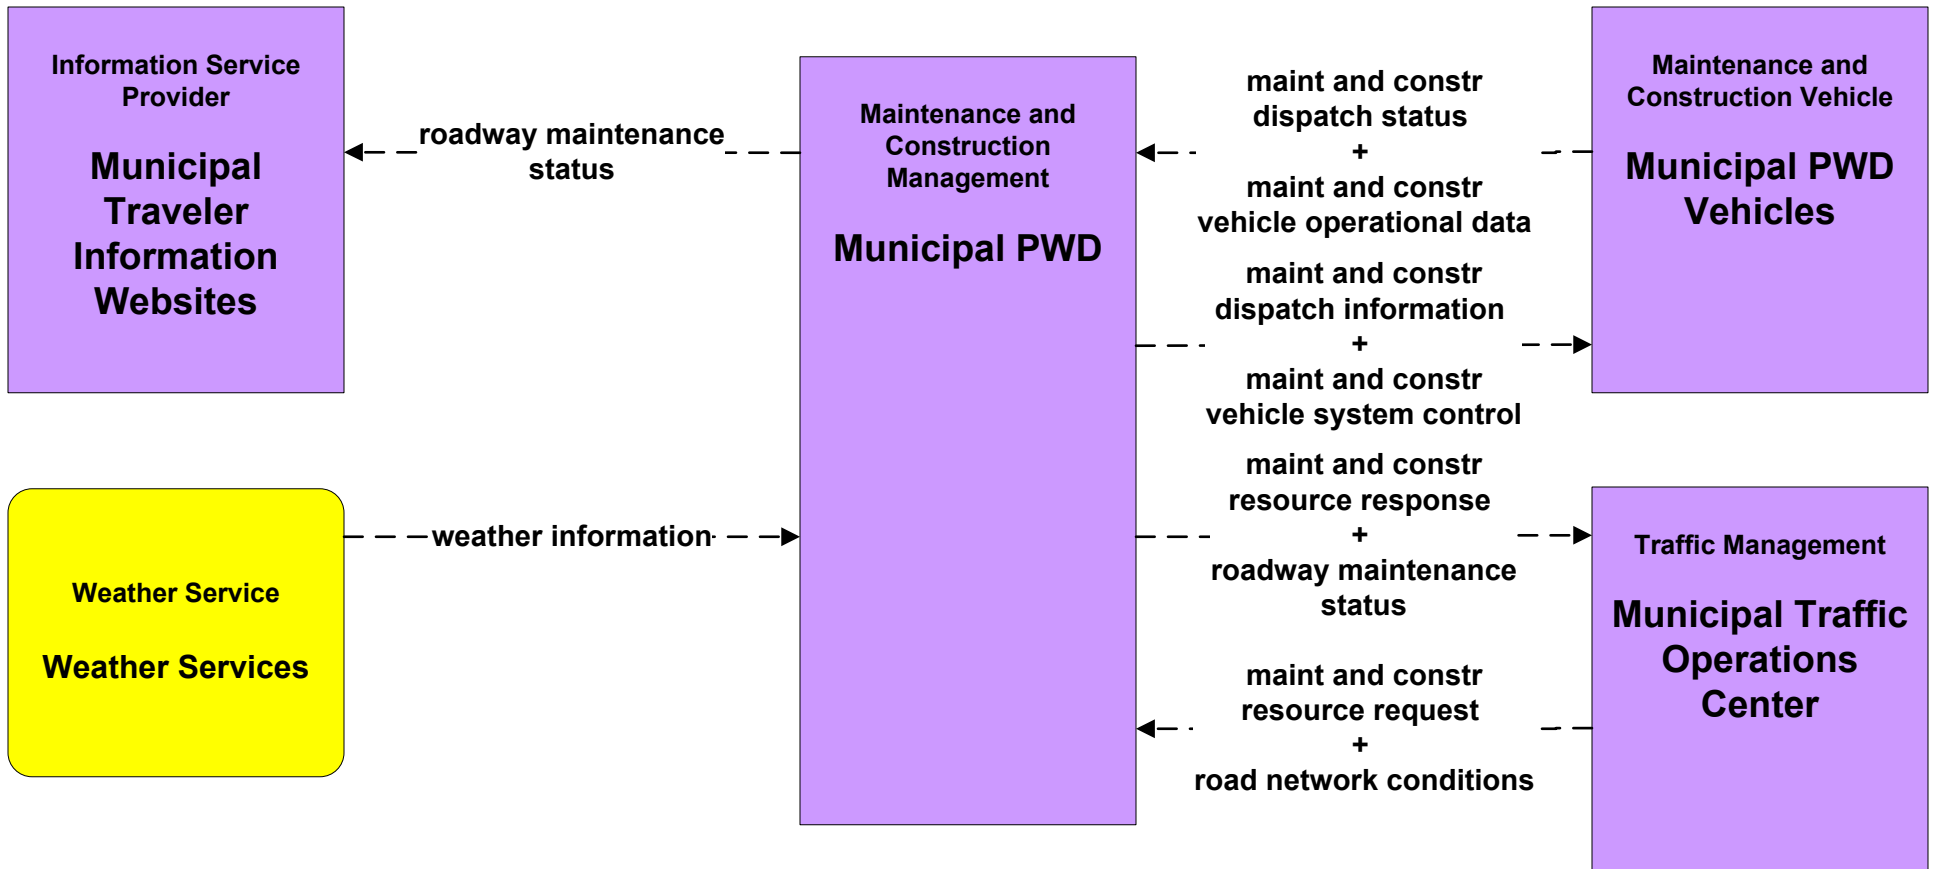

MC03 - Road Weather Data Collection ConnDOT Environmental Monitoring

**MC03 - Road Weather Data Collection
City of Hartford Environmental Monitoring**

MC04 - Weather

**Information Processing and Distribution
National Weather Service**

**MC06 - Winter Maintenance
City of Hartford PWD**

MC06 - Winter Maintenance Municipal PWD

MC06 - Winter Maintenance ConnDOT Maintenance Sections