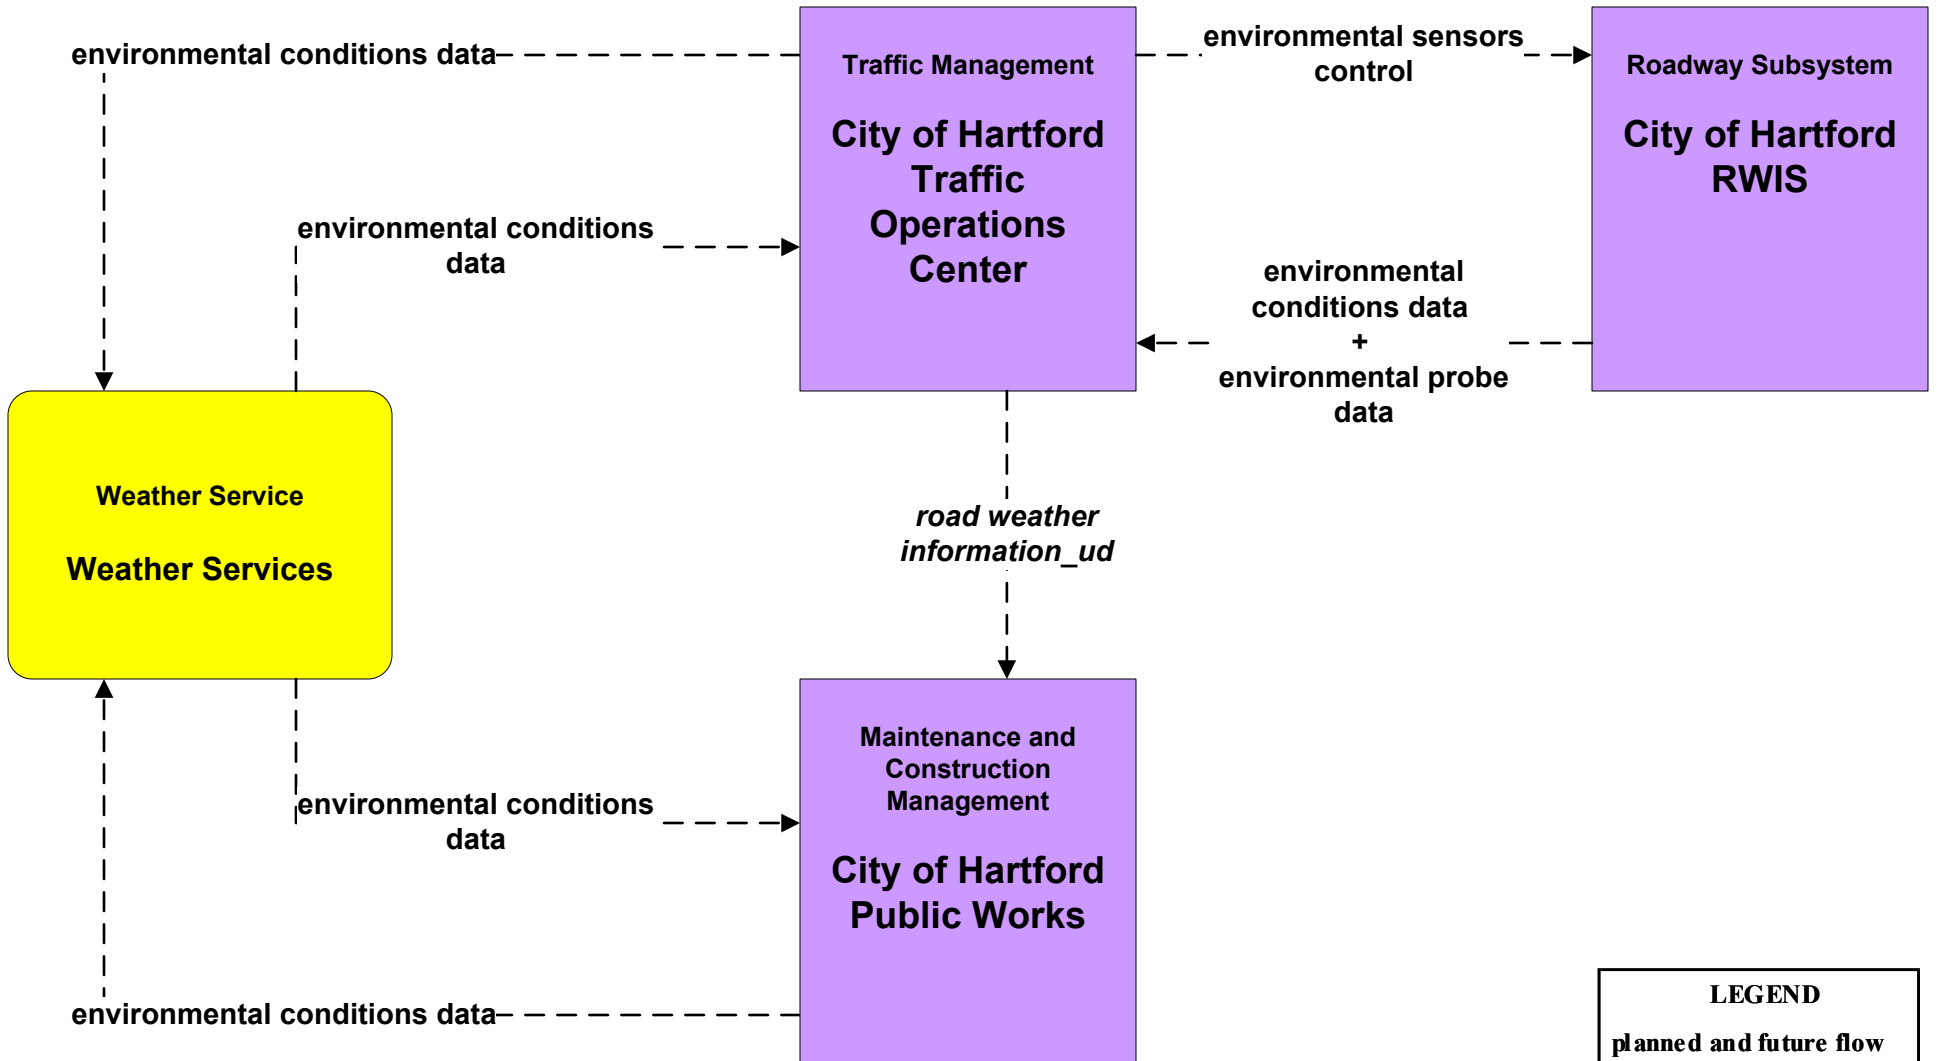

MC03 - Road Weather Data Collection ConnDOT Environmental Monitoring

**MC03 - Road Weather Data Collection
City of Hartford Environmental Monitoring**

MC04 - Weather

**Information Processing and Distribution
National Weather Service**