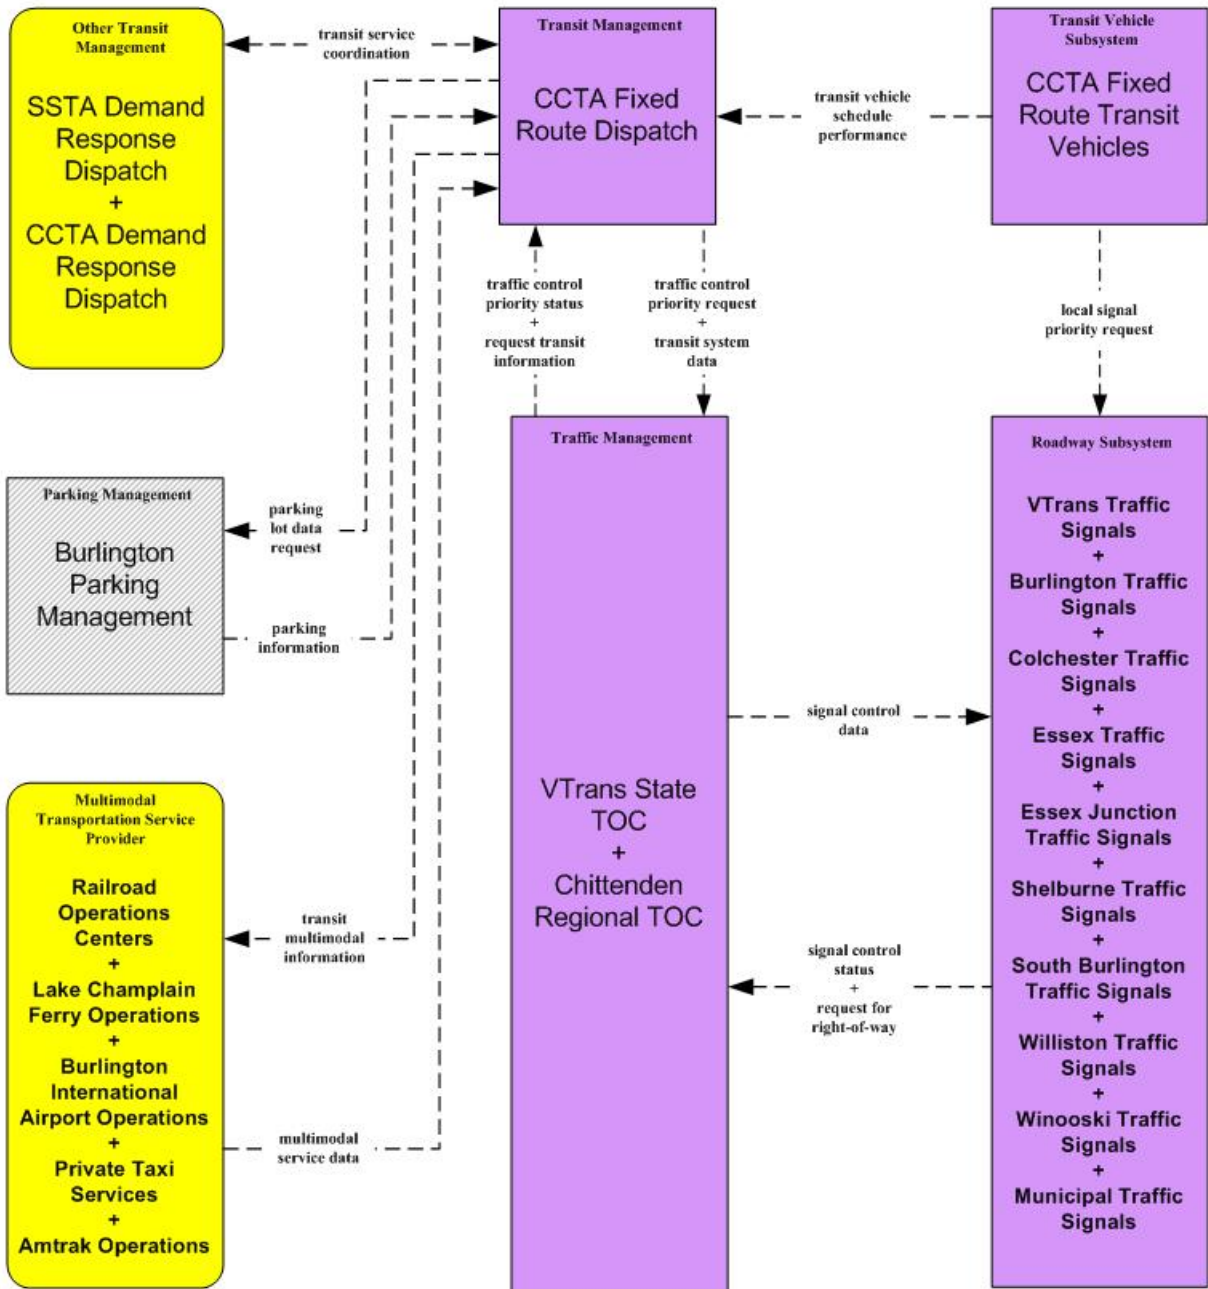

APTS7 – Multimodal Coordination
CCTA Fixed Route Dispatch – Chittenden Regional TOC and VTrans State TOC

This market package instance is pending creation of the Chittenden Regional TOC. See the other APTS7 instance for details if it is not.

APTS7 – Multimodal Coordination CCTA Fixed Route Dispatch

This market package instance is valid if the Chittenden Regional TOC is not created. See the APTS7 – Chittenden Regional TOC instance for details if it is.