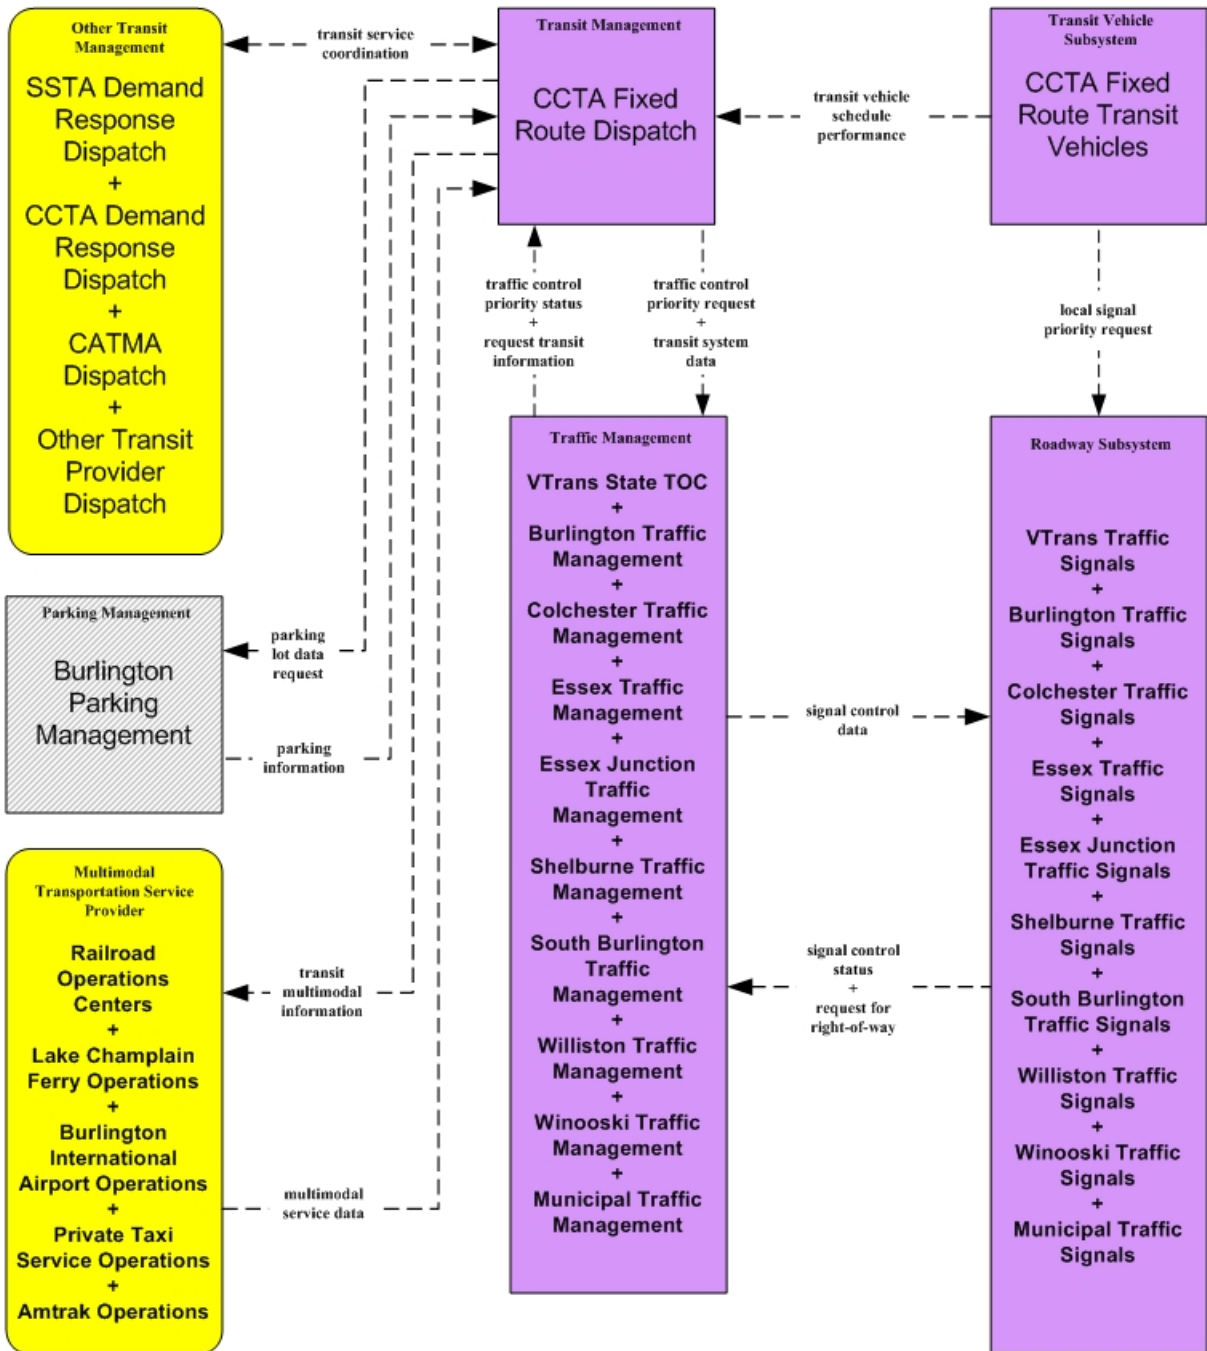

APTS7 – Multimodal Coordination
CCTA Fixed Route Dispatch – Chittenden Regional TOC and VTrans State TOC

This market package instance is pending creation of the Chittenden Regional TOC. See the other APTS7 instance for details if it is not.

APTS7 – Multimodal Coordination CCTA Fixed Route Dispatch

This market package instance is valid if the Chittenden Regional TOC is not created. See the APTS7 – Chittenden Regional TOC instance for details if it is.