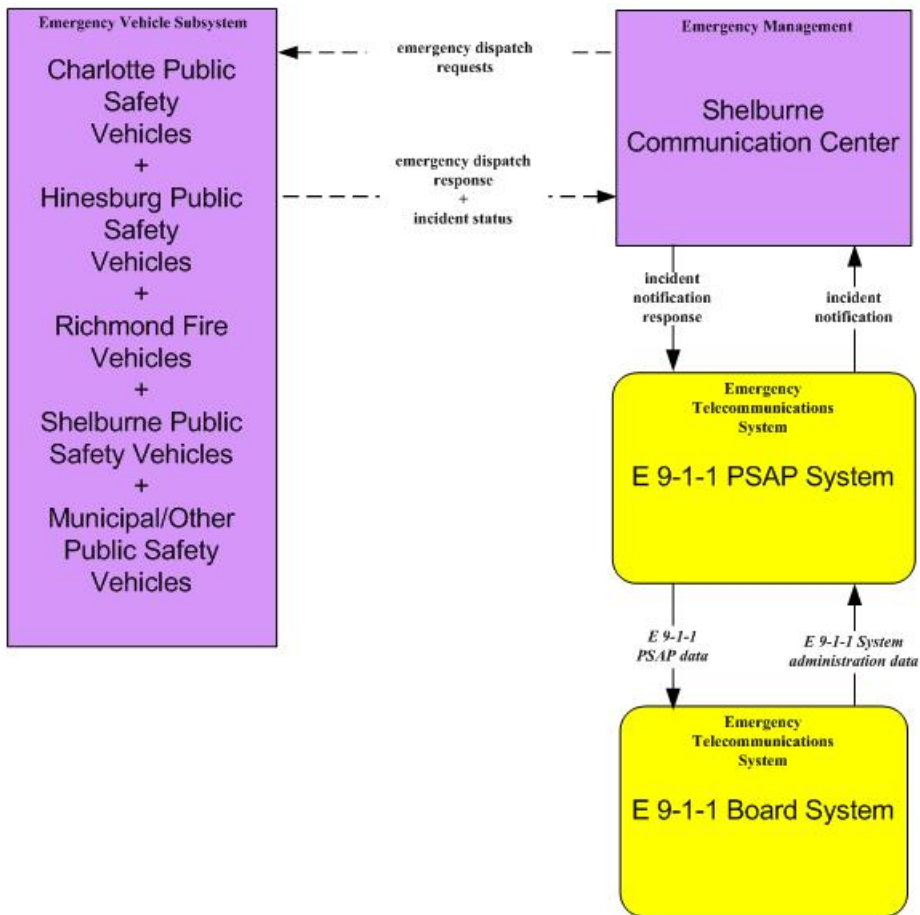

EM01 - Emergency Call-Taking and Dispatch
Shelburne Communication Center

EM01 - Emergency Call-Taking and Dispatch
VSP Williston Communication Center

See other EM01 instances for detailed activities at each Emergency Management center. Note also that Williston Police Vehicles are dispatched out of the VSP Williston Communication Center between 11 p.m. and 7 a.m. and out of the Williston Police Dispatch 7 a.m. to 11 p.m. (see Market Package EM01 – Williston Police Dispatch Center instance).