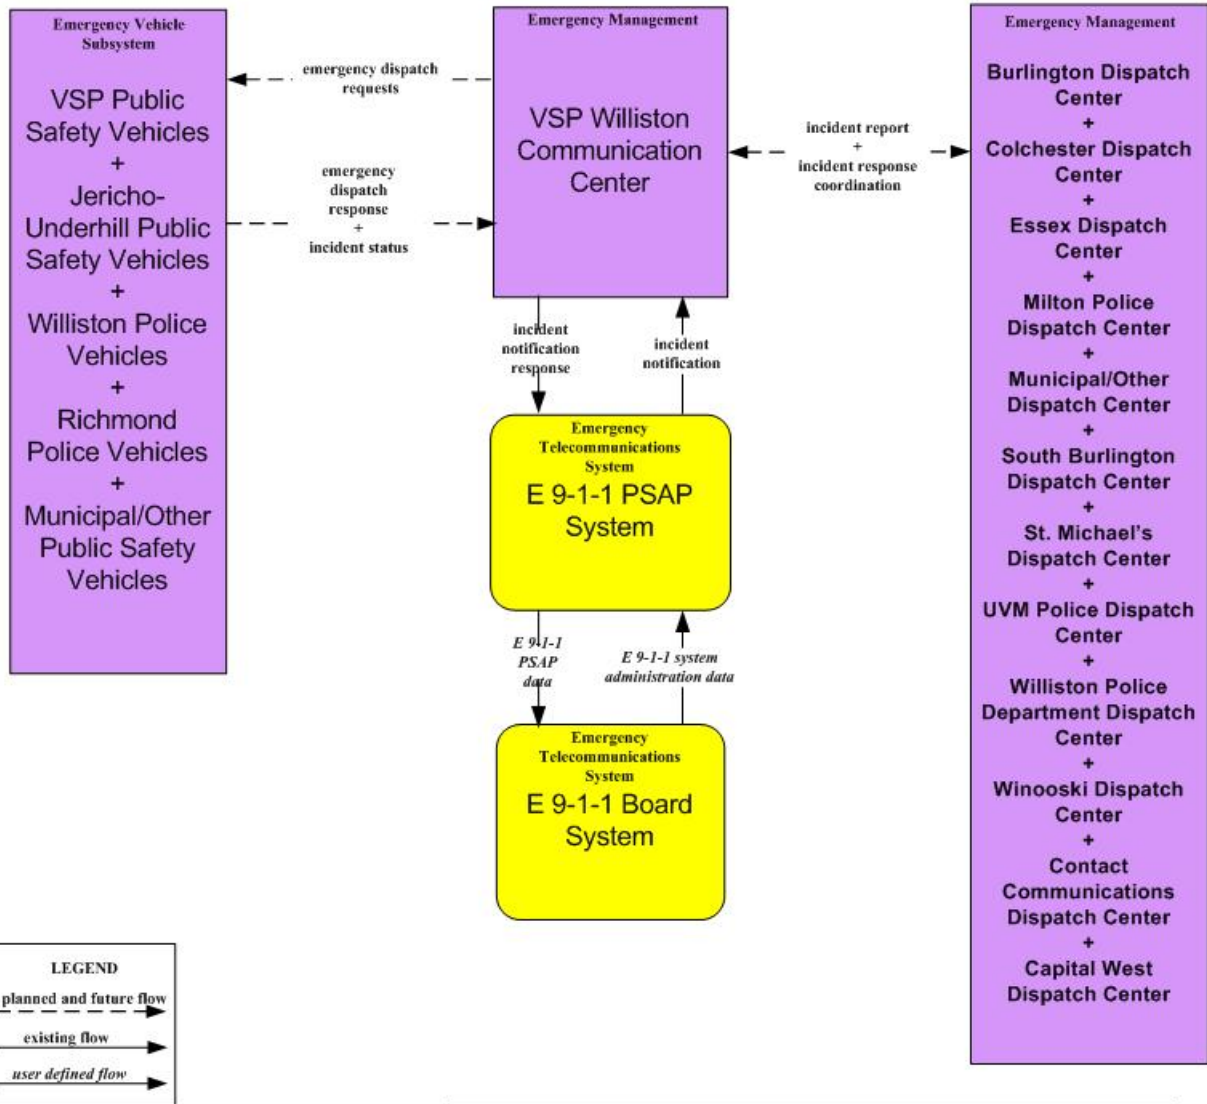

EM01 - Emergency Call-Taking and Dispatch
Shelburne Communication Center

EM01 - Emergency Call-Taking and Dispatch
VSP Williston Communication Center

See other EM01 instances for detailed activities at each Emergency Management center. Note also that Williston Police Vehicles are dispatched out of the VSP Williston Communication Center between 11 p.m. and 7 a.m. and out of the Williston Police Dispatch 7 a.m. to 11 p.m. (see Market Package EM01 – Williston Police Dispatch Center instance).