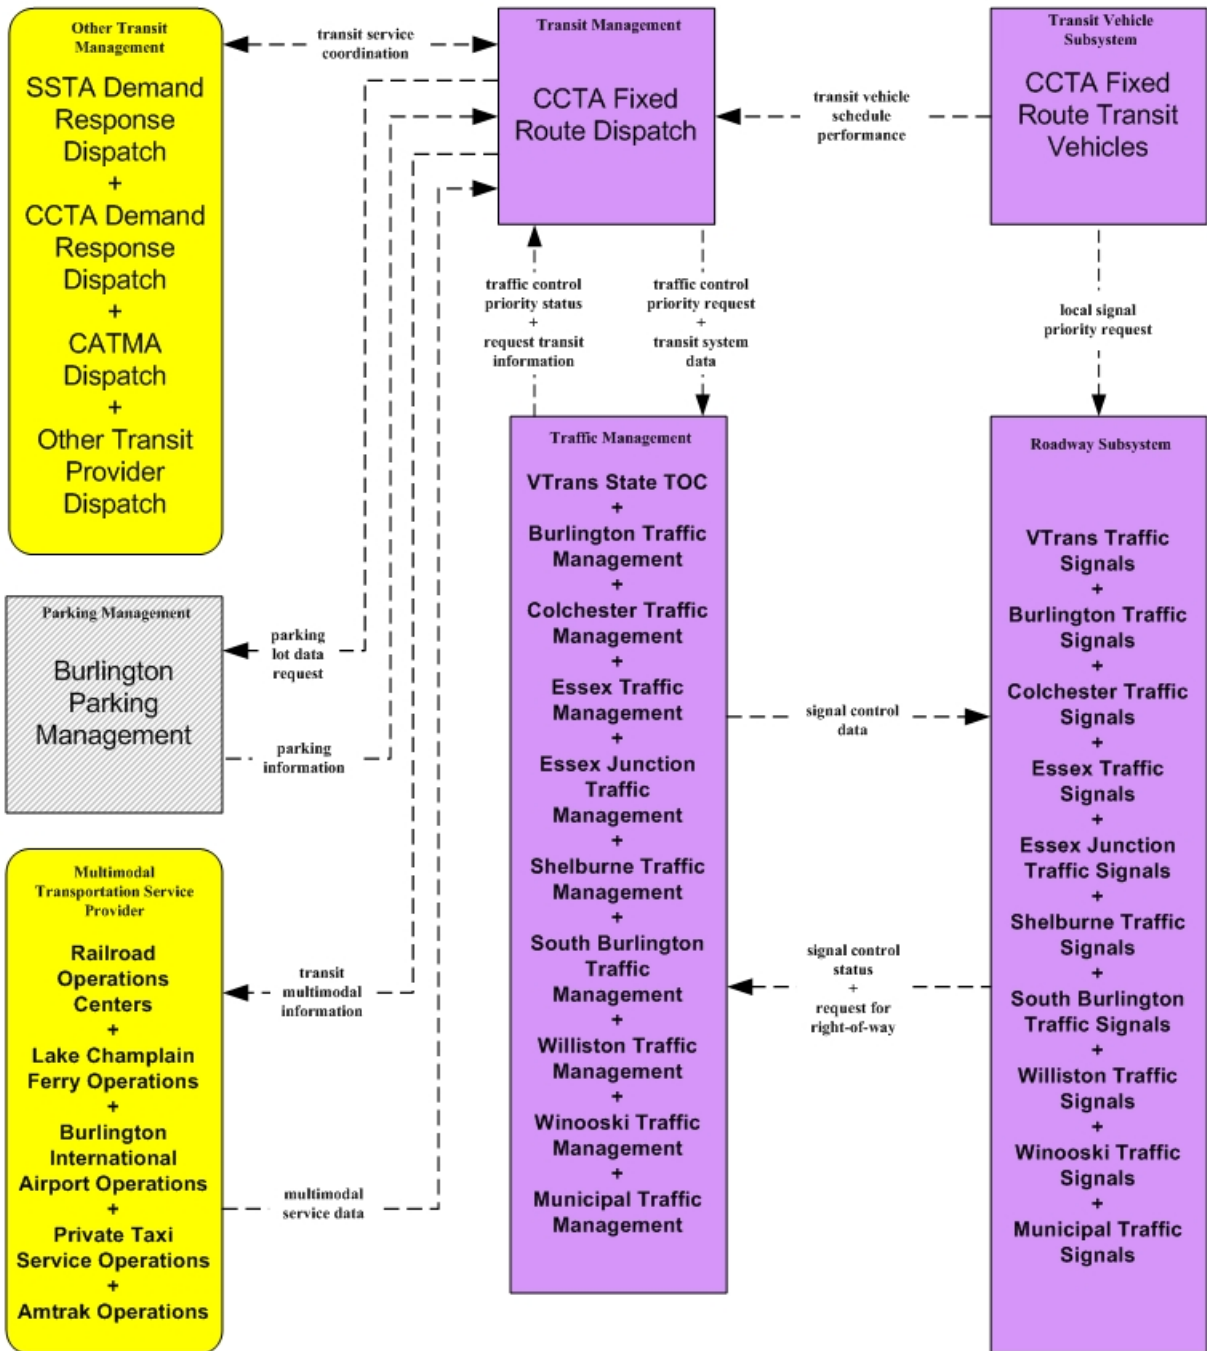

APTS7 – Multimodal Coordination
CCTA Fixed Route Dispatch

This market package instance is valid if the Chittenden Regional TOC is not created. See the APTS7 – Chittenden Regional TOC instance for details if it is.

APTS7 – Multimodal Coordination
CCTA Fixed Route Dispatch – Chittenden Regional TOC and VTrans State TOC

This market package instance is pending creation of the Chittenden Regional TOC. See the other APTS7 instance for details if it is not.