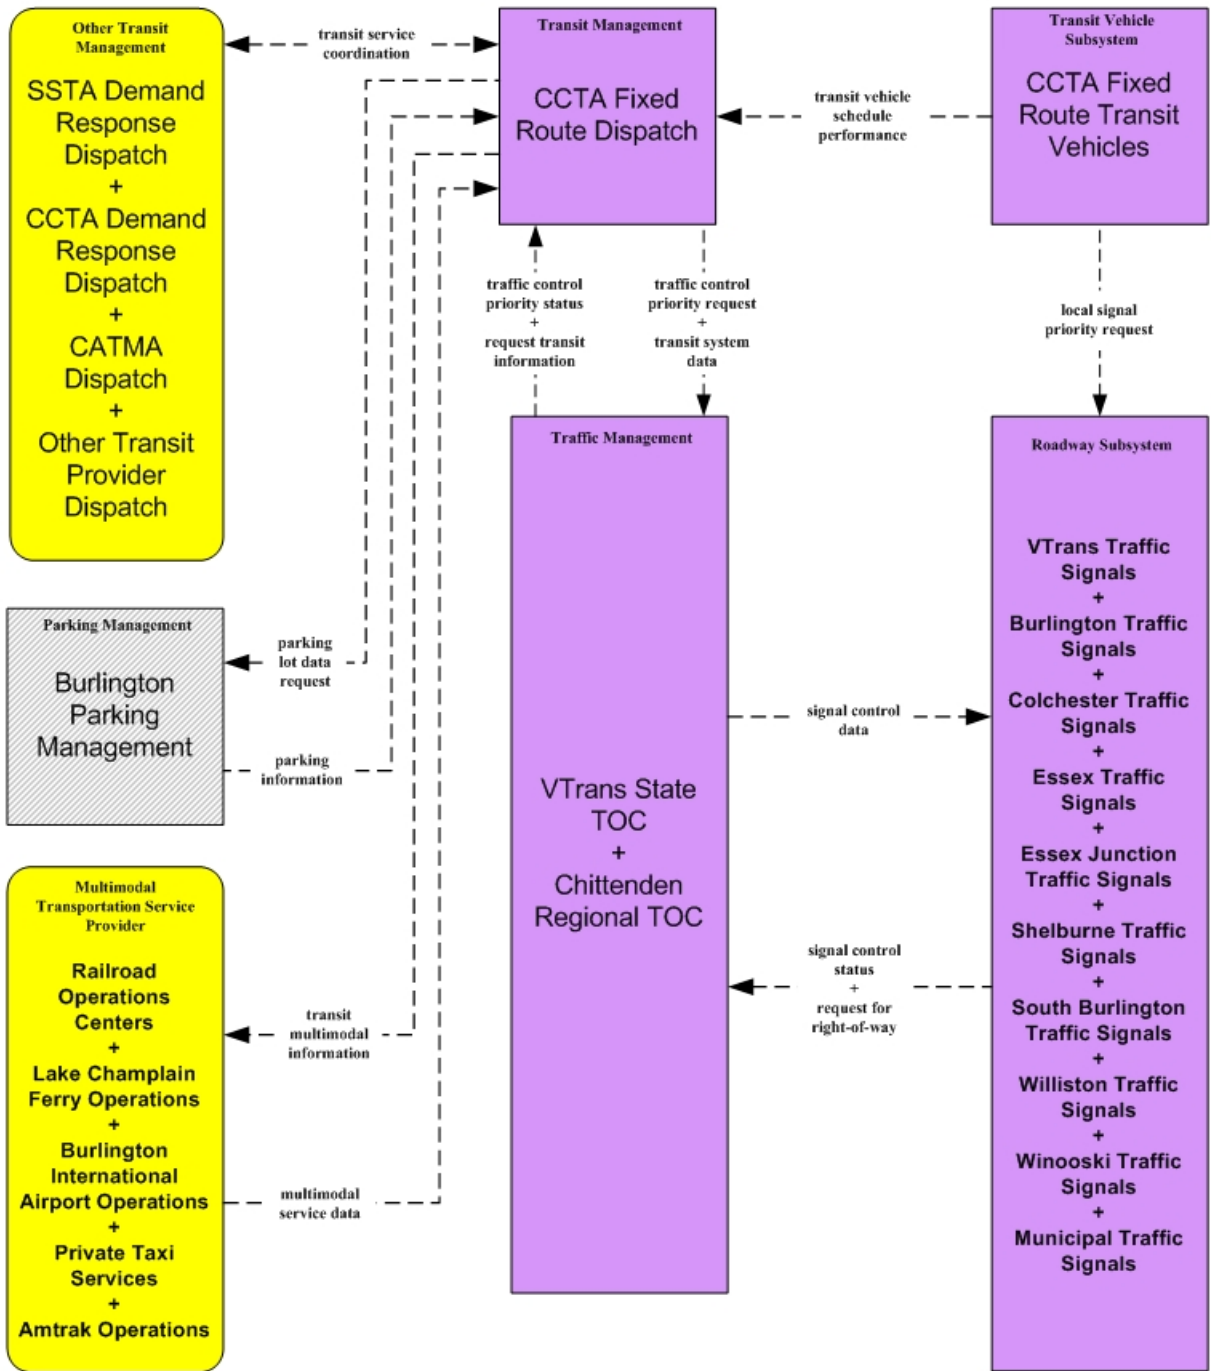

APTS7 – Multimodal Coordination
CCTA Fixed Route Dispatch

This market package instance is valid if the Chittenden Regional TOC is not created. See the APTS7 – Chittenden Regional TOC instance for details if it is.

APTS7 – Multimodal Coordination
CCTA Fixed Route Dispatch – Chittenden Regional TOC and VTrans State TOC

This market package instance is pending creation of the Chittenden Regional TOC. See the other APTS7 instance for details if it is not.