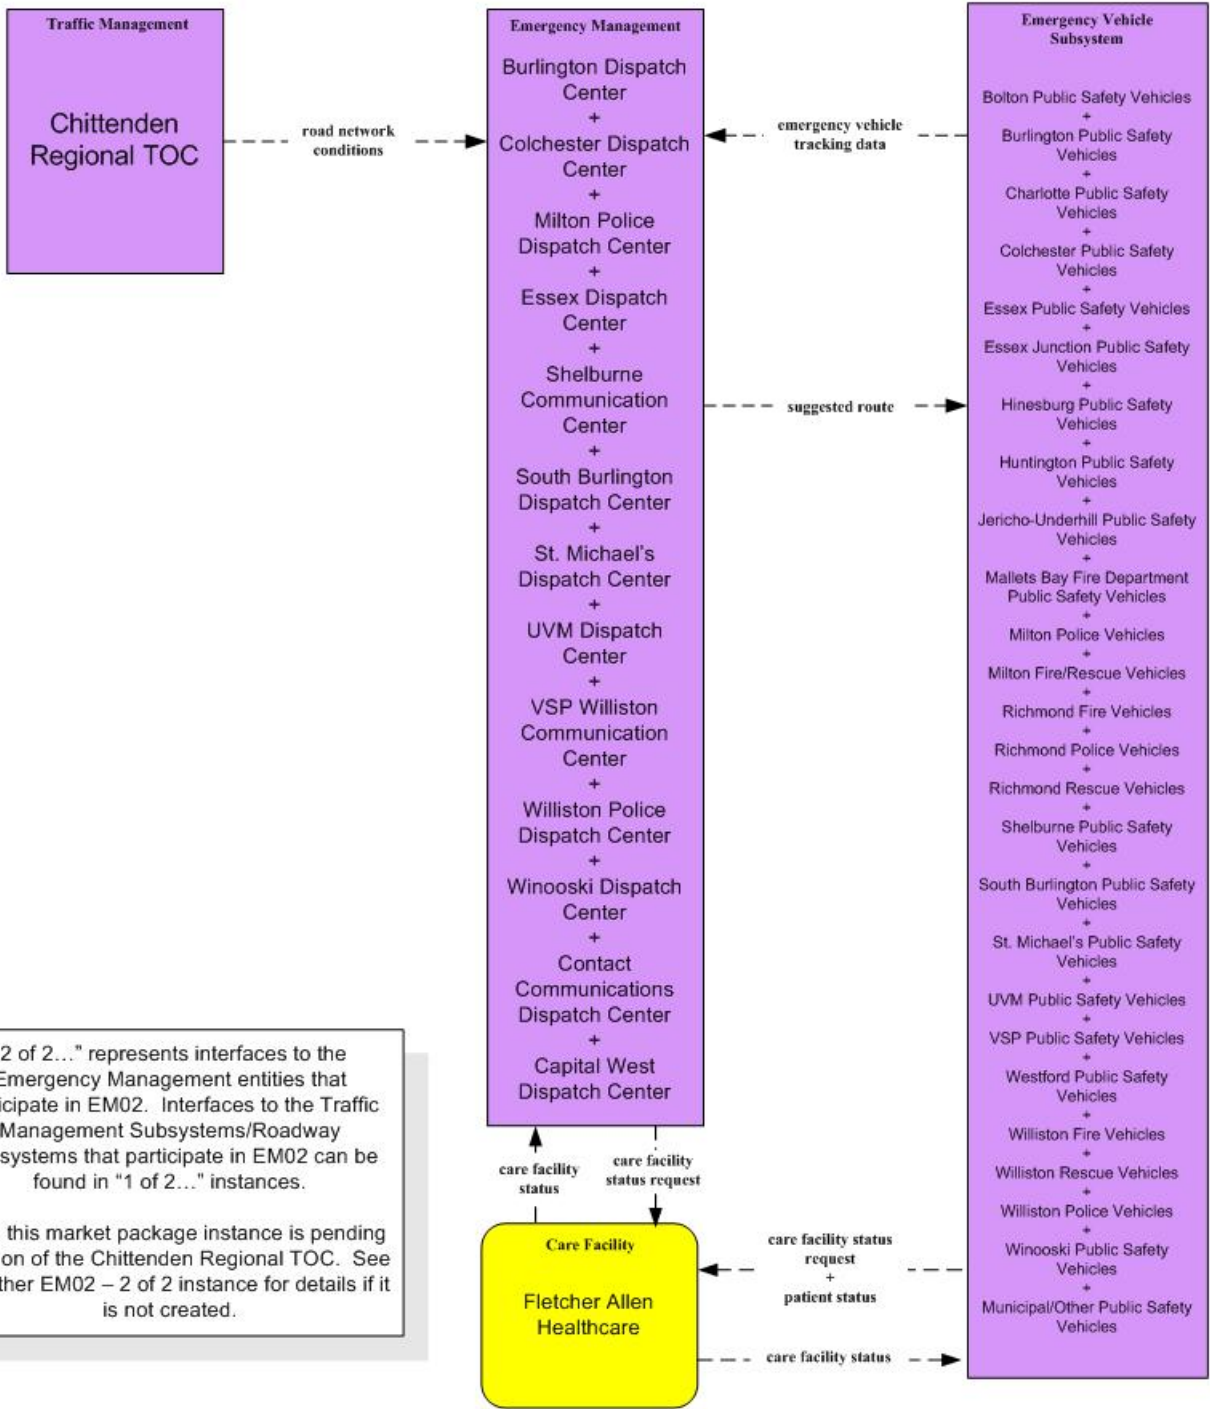

AD2 - ITS Data Warehouse  
CODES Database

**EMO2 – Emergency Routing**  
**2 of 2 - Emergency Management – Chittenden Regional TOC**

"2 of 2..." represents interfaces to the Emergency Management entities that participate in EM02. Interfaces to the Traffic Management Subsystems/Roadway Subsystems that participate in EM02 can be found in "1 of 2..." instances.

Also, this market package instance is pending creation of the Chittenden Regional TOC. See the other EM02 – 2 of 2 instance for details if it is not created.

# EMO2 – Emergency Routing

## 2 of 2 – Emergency Management

"2 of 2..." represents interfaces to the Emergency Management entities that participate in EM02. Interfaces to the Traffic Management Subsystems/Roadway Subsystems that participate in EM02 can be found in "1 of 2..." instances.