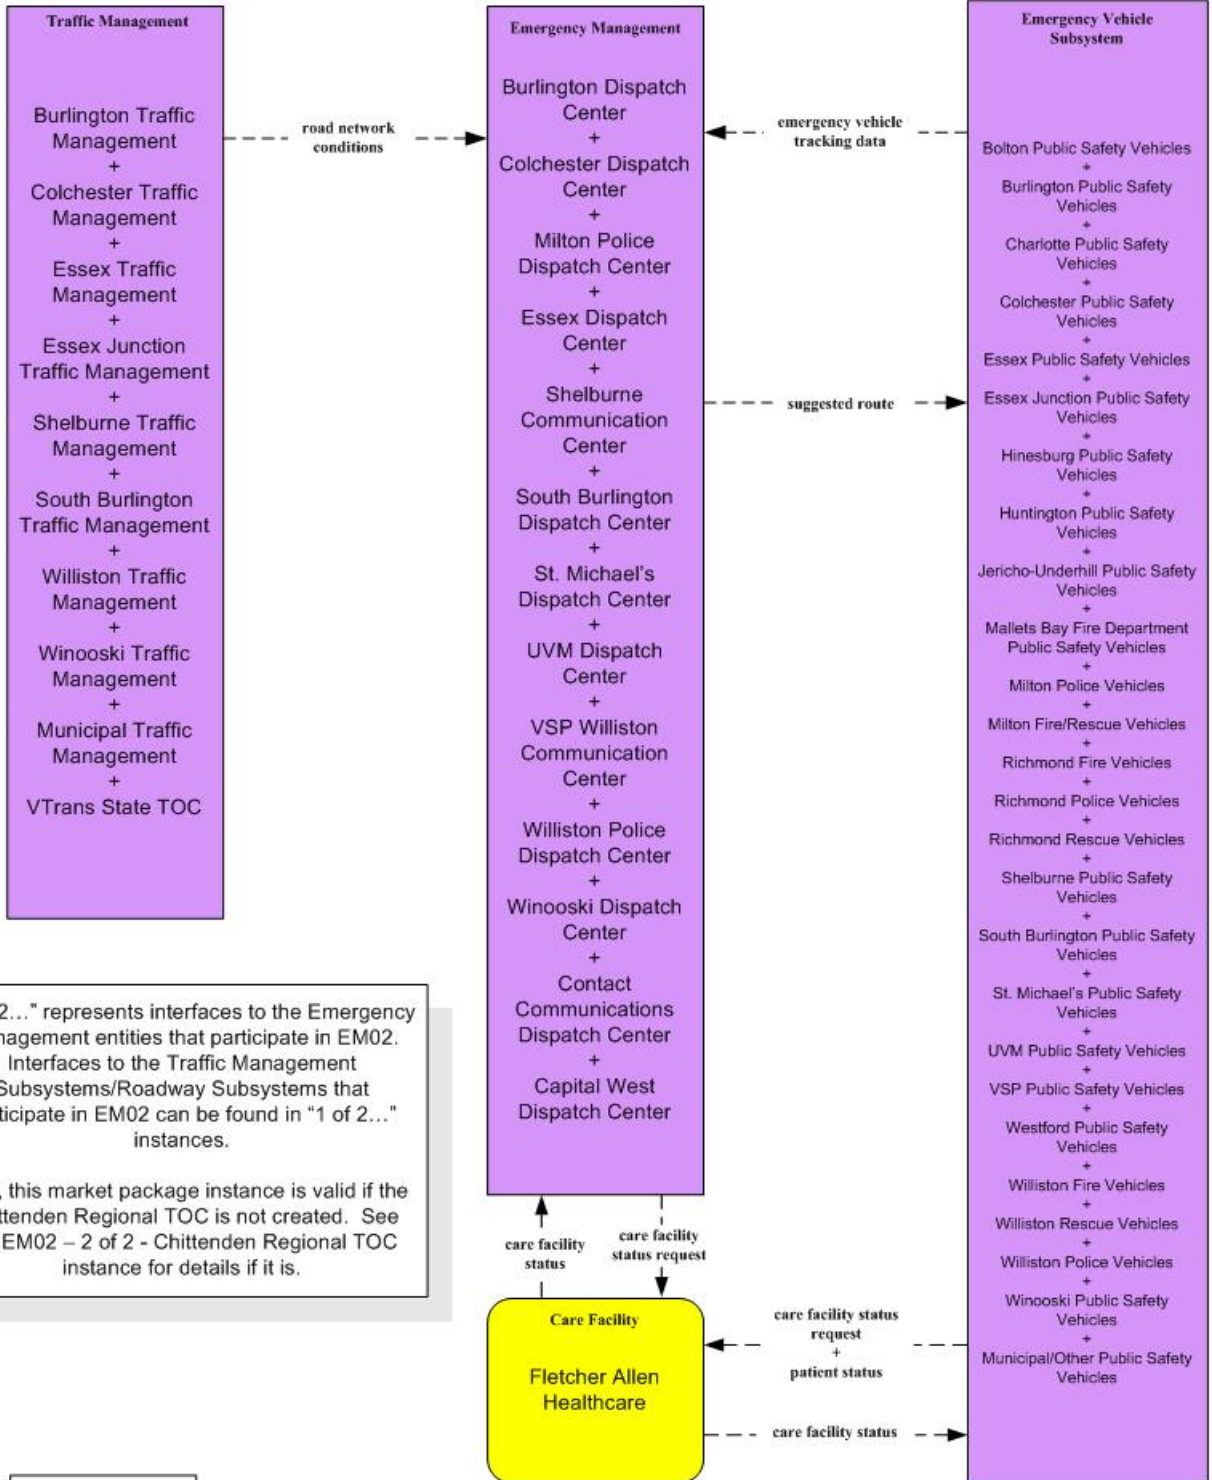

AD2 - ITS Data Warehouse  
CODES Database

**EMO2 – Emergency Routing**  
**2 of 2 - Emergency Management – Chittenden Regional TOC**

"2 of 2..." represents interfaces to the Emergency Management entities that participate in EM02. Interfaces to the Traffic Management Subsystems/Roadway Subsystems that participate in EM02 can be found in "1 of 2..." instances.

Also, this market package instance is pending creation of the Chittenden Regional TOC. See the other EM02 – 2 of 2 instance for details if it is not created.

# EMO2 – Emergency Routing

## 2 of 2 – Emergency Management

"2 of 2..." represents interfaces to the Emergency Management entities that participate in EM02. Interfaces to the Traffic Management Subsystems/Roadway Subsystems that participate in EM02 can be found in "1 of 2..." instances.