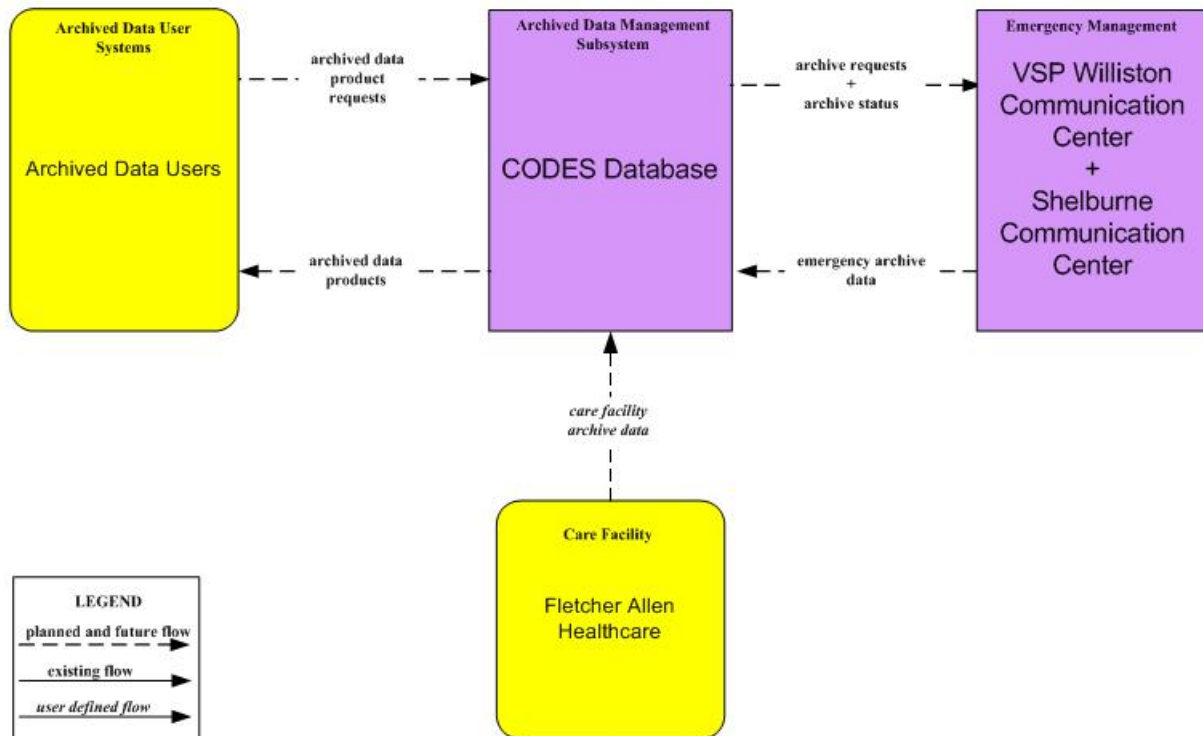

AD2 - ITS Data Warehouse  
CODES Database

**EMO2 – Emergency Routing**  
**2 of 2 - Emergency Management – Chittenden Regional TOC**

"2 of 2..." represents interfaces to the Emergency Management entities that participate in EM02. Interfaces to the Traffic Management Subsystems/Roadway Subsystems that participate in EM02 can be found in "1 of 2..." instances.

Also, this market package instance is pending creation of the Chittenden Regional TOC. See the other EM02 – 2 of 2 instance for details if it is not created.

# EMO2 – Emergency Routing

## 2 of 2 – Emergency Management

"2 of 2..." represents interfaces to the Emergency Management entities that participate in EM02. Interfaces to the Traffic Management Subsystems/Roadway Subsystems that participate in EM02 can be found in "1 of 2..." instances.