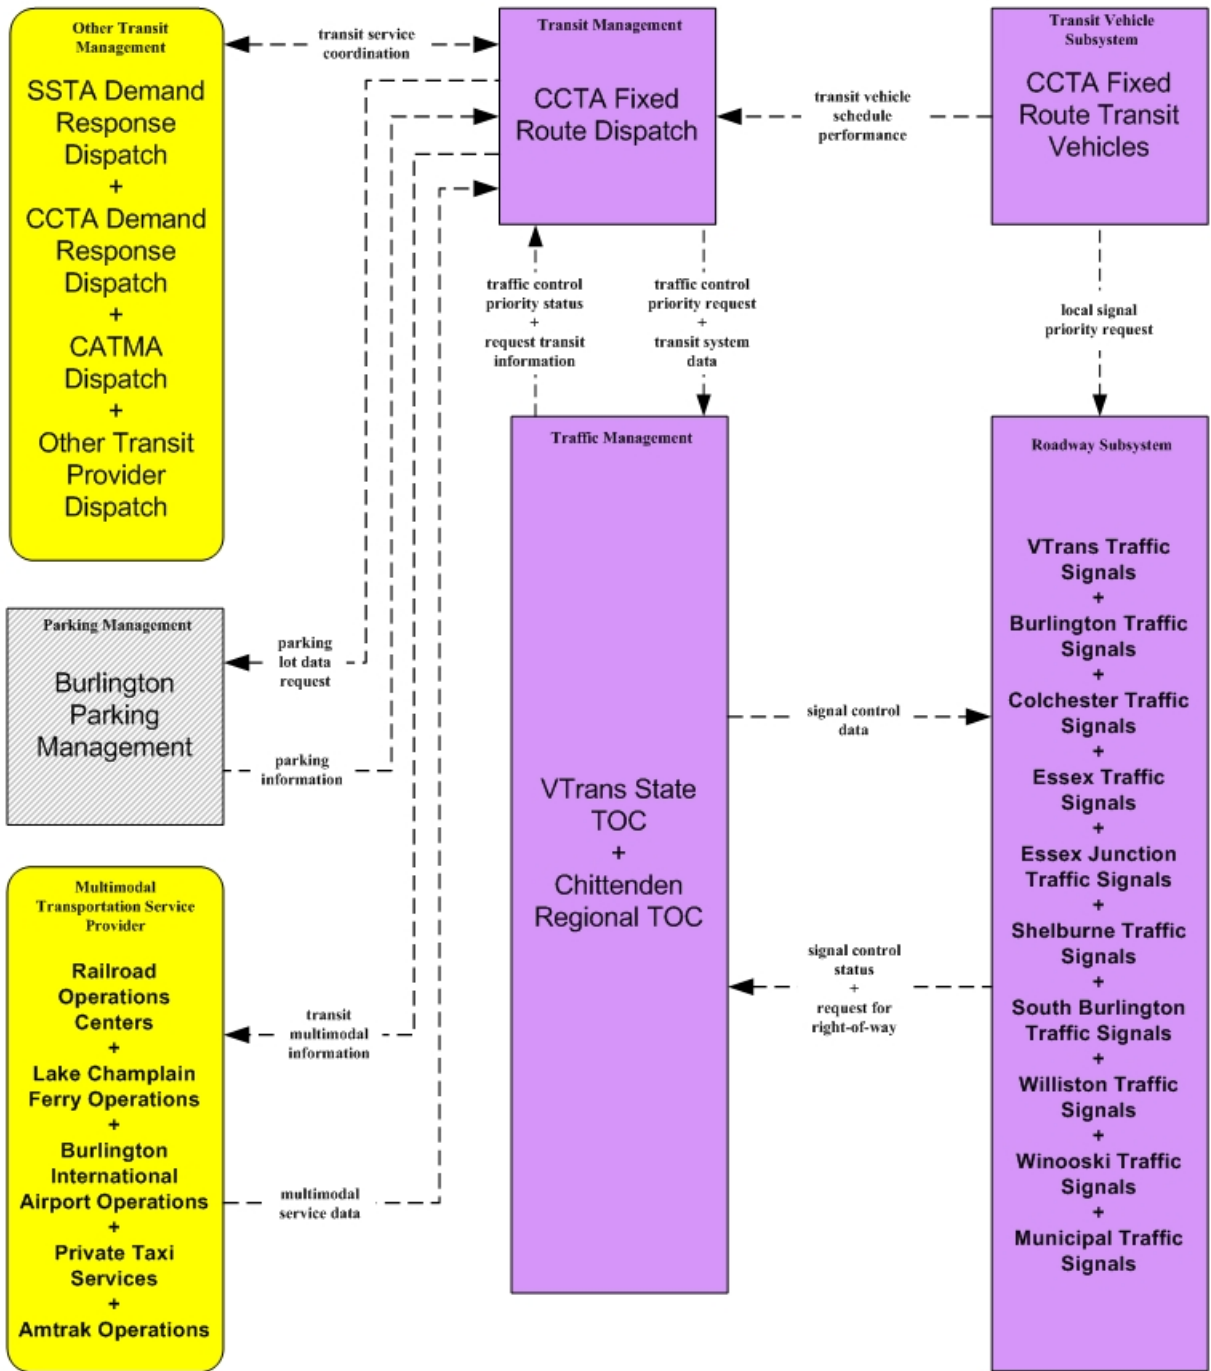

APTS7 – Multimodal Coordination
CCTA Fixed Route Dispatch – Chittenden Regional TOC and VTrans State TOC

This market package instance is pending creation of the Chittenden Regional TOC. See the other APTS7 instance for details if it is not.

APTS7 – Multimodal Coordination CCTA Fixed Route Dispatch

This market package instance is valid if the Chittenden Regional TOC is not created. See the APTS7 – Chittenden Regional TOC instance for details if it is.