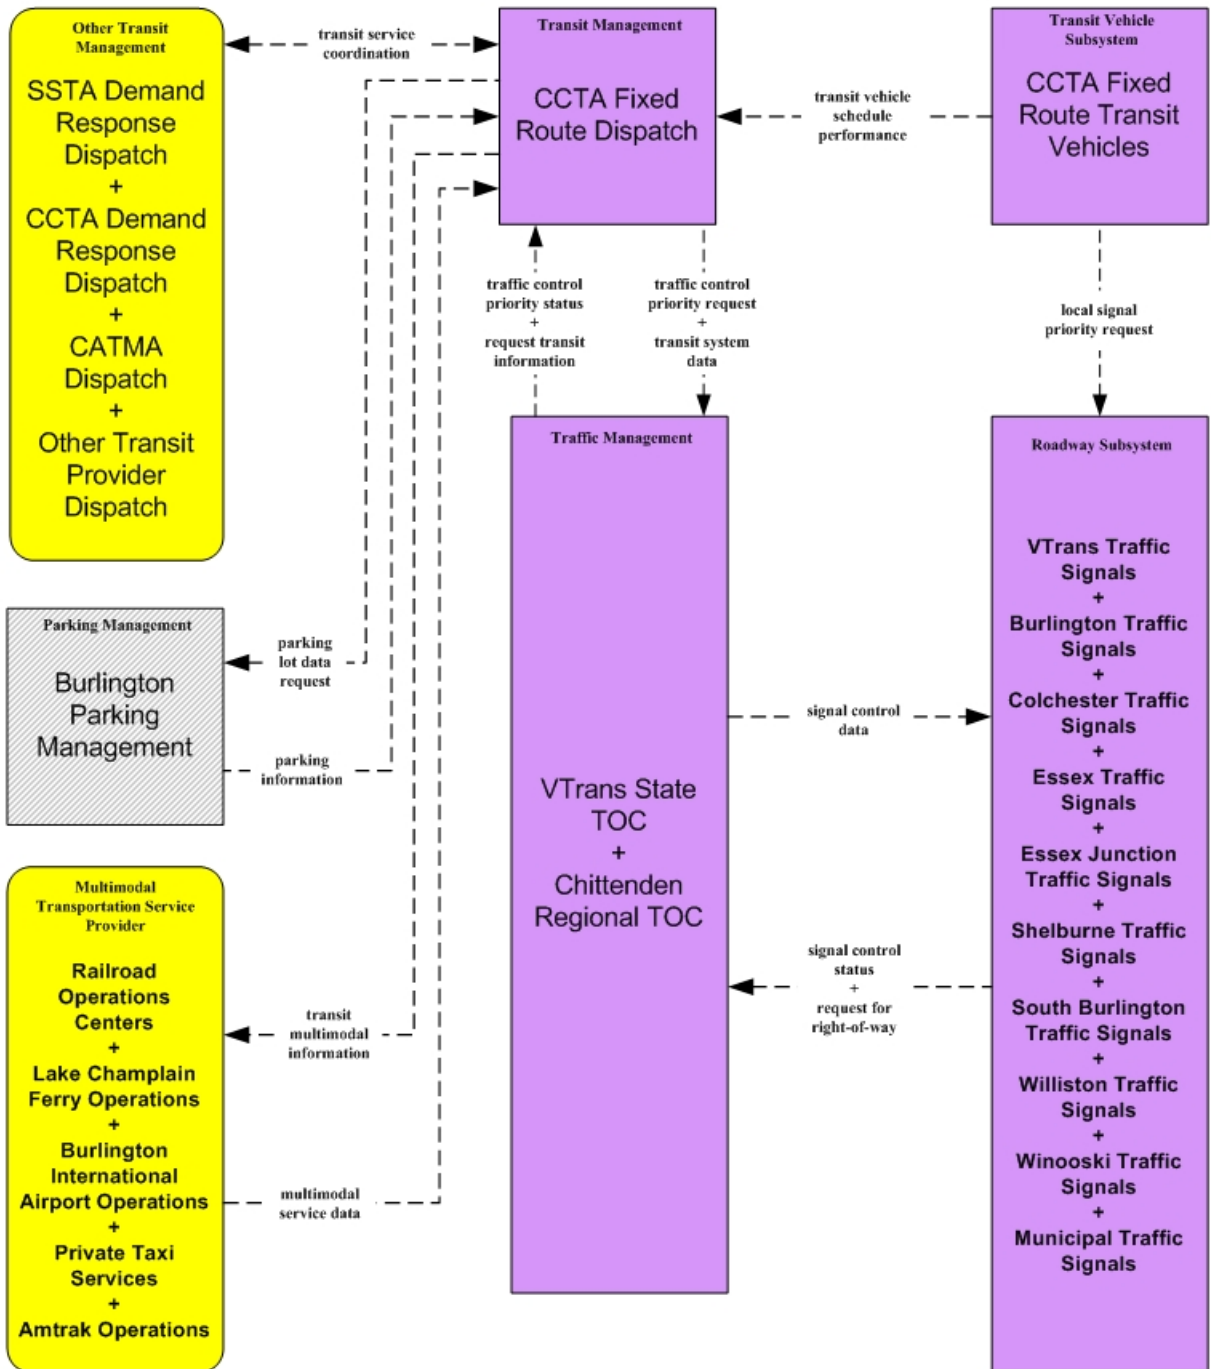

APTS7 – Multimodal Coordination
 CCTA Fixed Route Dispatch – Chittenden Regional TOC and VTrans State TOC

This market package instance is pending creation of the Chittenden Regional TOC. See the other APTS7 instance for details if it is not.

APTS7 – Multimodal Coordination CCTA Fixed Route Dispatch

This market package instance is valid if the Chittenden Regional TOC is not created. See the APTS7 – Chittenden Regional TOC instance for details if it is.