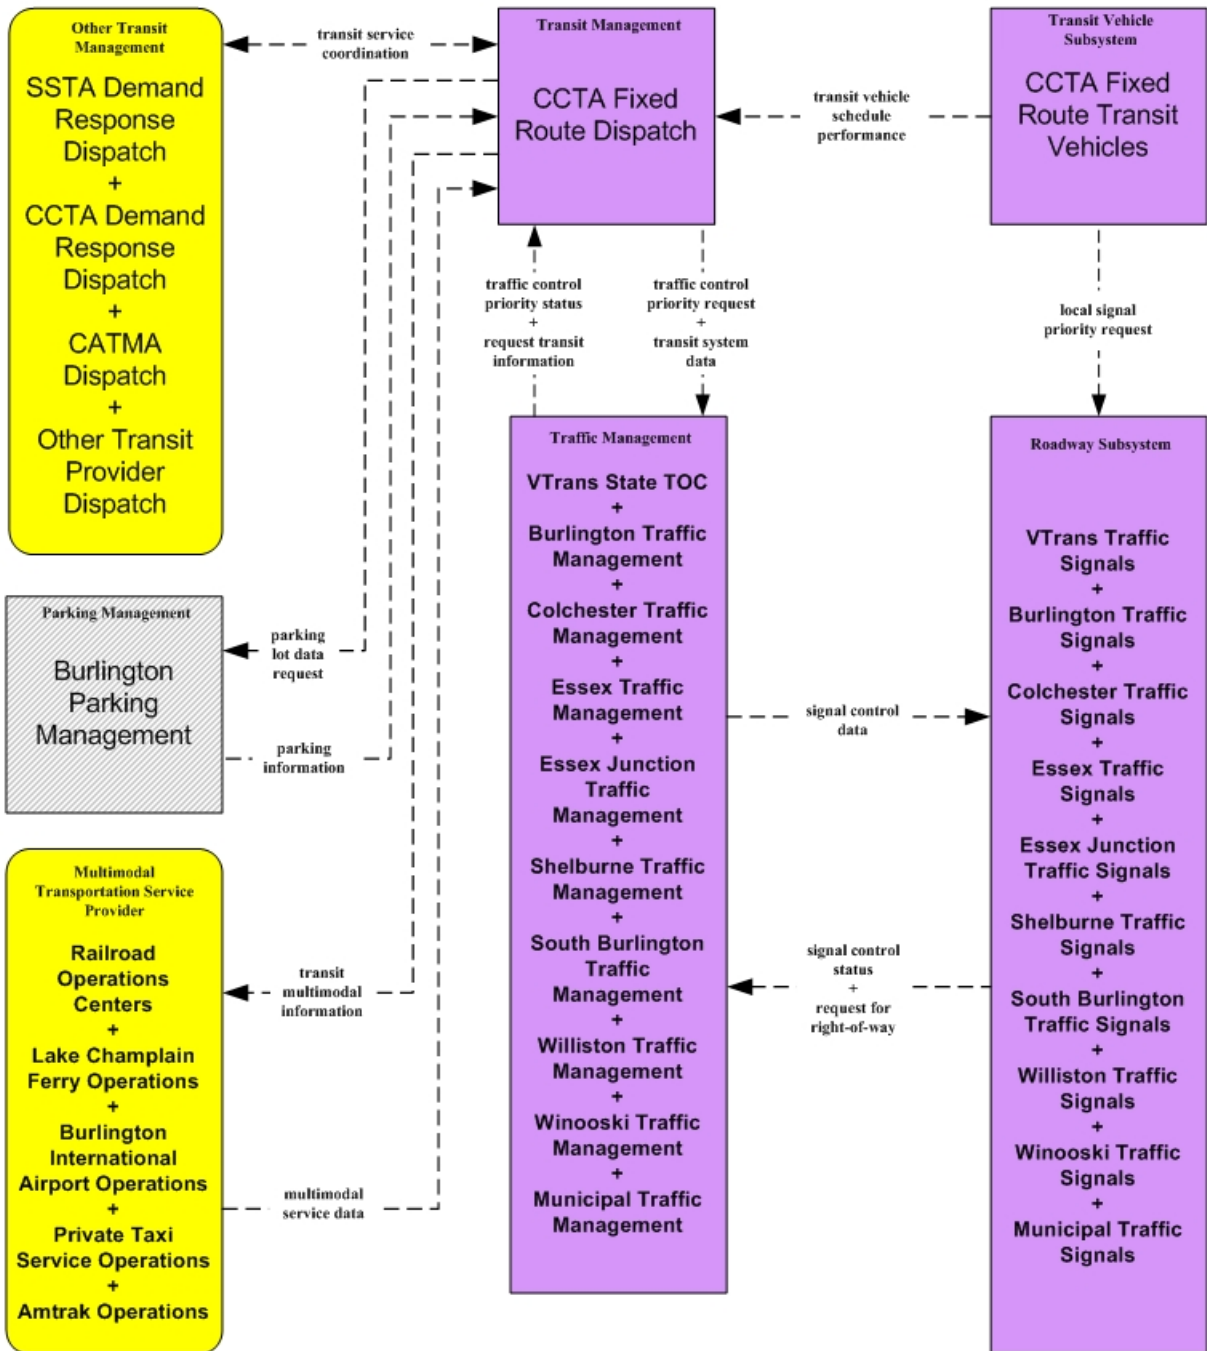

APTS7 – Multimodal Coordination
 CCTA Fixed Route Dispatch – Chittenden Regional TOC and VTrans State TOC

This market package instance is pending creation of the Chittenden Regional TOC. See the other APTS7 instance for details if it is not.

APTS7 – Multimodal Coordination CCTA Fixed Route Dispatch

This market package instance is valid if the Chittenden Regional TOC is not created. See the APTS7 – Chittenden Regional TOC instance for details if it is.