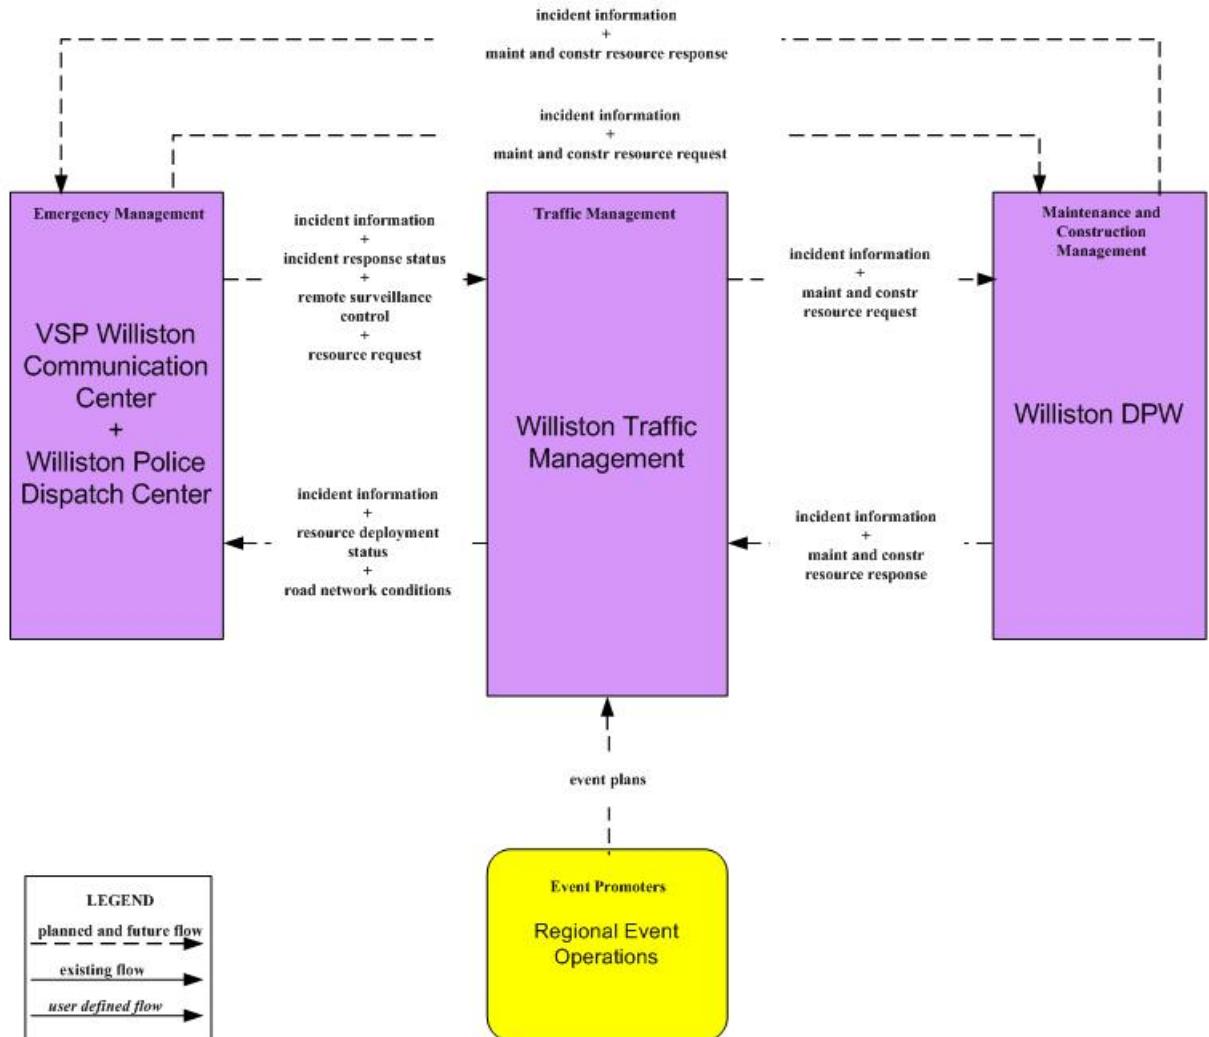

ATMS08 – Incident Management Burlington Traffic Management

ATMS08 – Incident Management Colchester Traffic Management

ATMS08 – Incident Management
Chittenden Regional TOC

ATMS08 – Incident Management Essex Traffic Management

ATMS08 – Incident Management Essex Junction Traffic Management

ATMS08 – Incident Management Municipal Traffic Management

ATMS08 – Incident Management Shelburne Traffic Management

ATMS08 – Incident Management South Burlington Traffic Management

ATMS08 – Incident Management
VTrans State TOC

ATMS08 – Incident Management Williston Traffic Management

ATMS08 – Incident Management Winooski Traffic Management