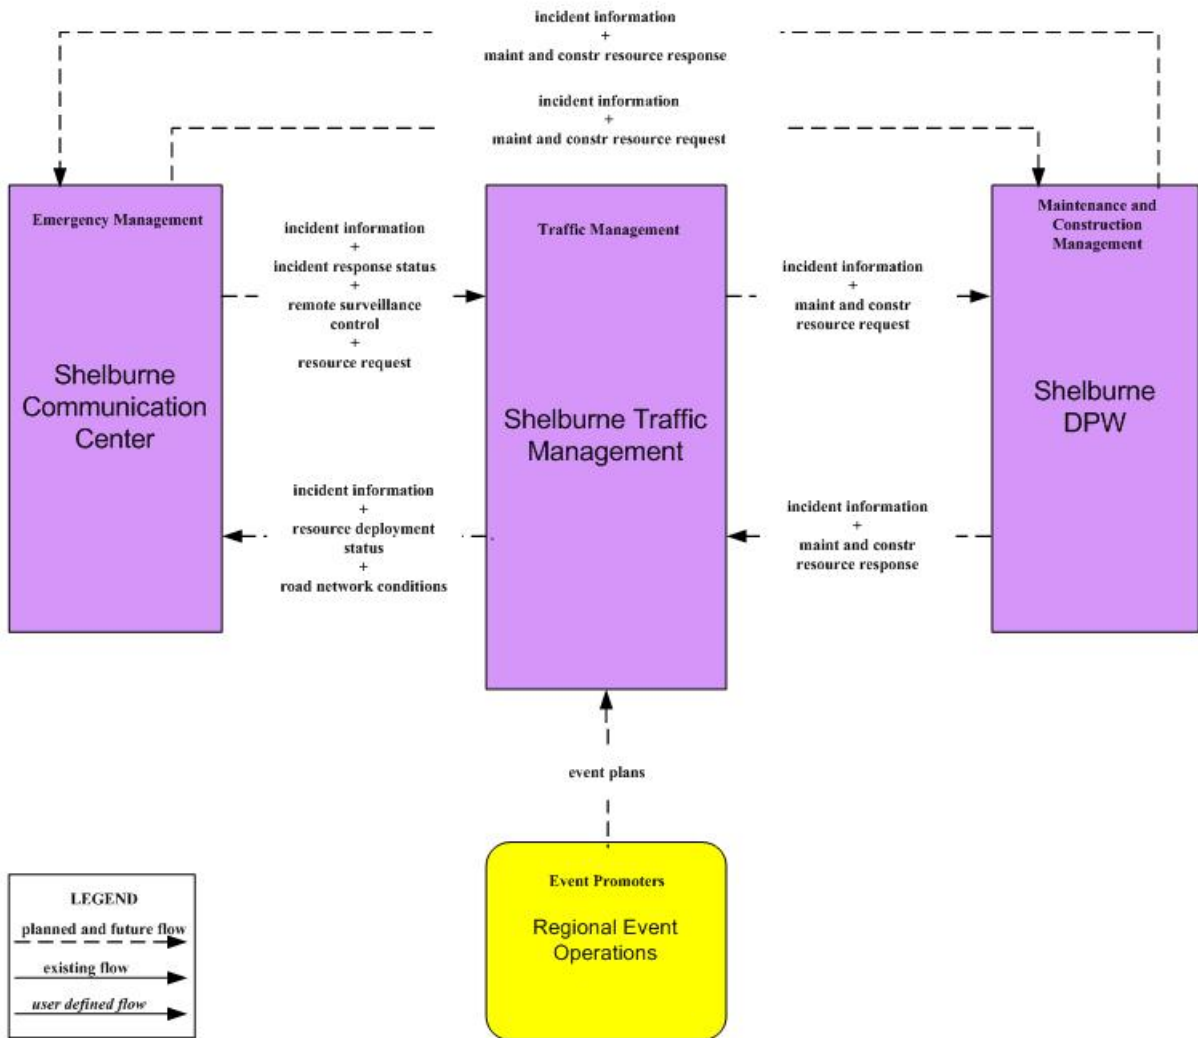

ATMS08 – Incident Management Burlington Traffic Management

ATMS08 – Incident Management Colchester Traffic Management

ATMS08 – Incident Management
Chittenden Regional TOC

ATMS08 – Incident Management Essex Traffic Management

ATMS08 – Incident Management Essex Junction Traffic Management

ATMS08 – Incident Management Municipal Traffic Management

ATMS08 – Incident Management Shelburne Traffic Management

ATMS08 – Incident Management South Burlington Traffic Management

ATMS08 – Incident Management
VTrans State TOC

ATMS08 – Incident Management Williston Traffic Management

ATMS08 – Incident Management Winooski Traffic Management