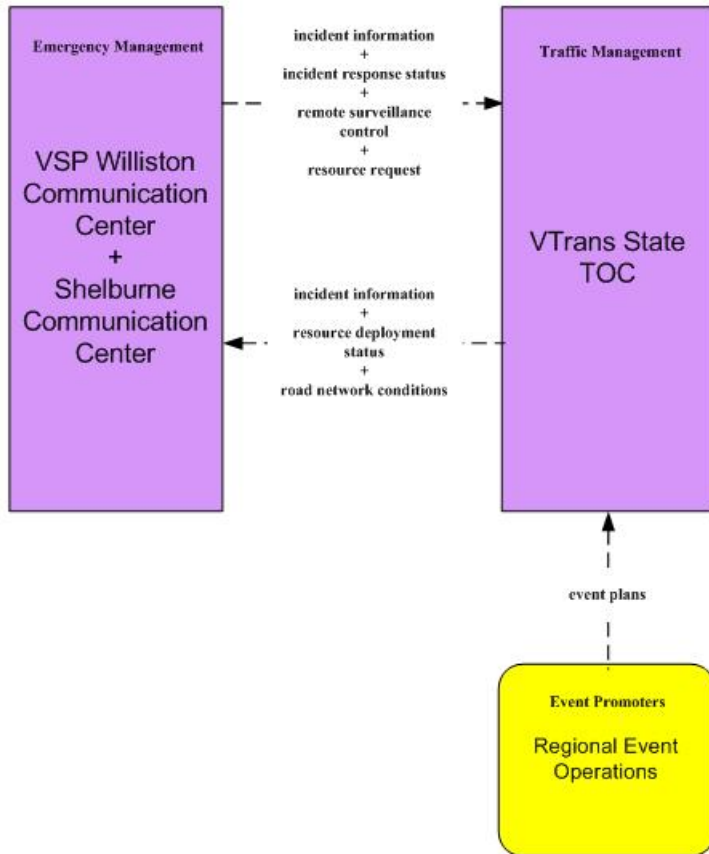

ATMS08 – Incident Management Burlington Traffic Management

ATMS08 – Incident Management Colchester Traffic Management

ATMS08 – Incident Management
Chittenden Regional TOC

ATMS08 – Incident Management Essex Traffic Management

ATMS08 – Incident Management Essex Junction Traffic Management

ATMS08 – Incident Management Municipal Traffic Management

ATMS08 – Incident Management Shelburne Traffic Management

ATMS08 – Incident Management South Burlington Traffic Management

ATMS08 – Incident Management
VTrans State TOC

ATMS08 – Incident Management Williston Traffic Management

ATMS08 – Incident Management Winooski Traffic Management