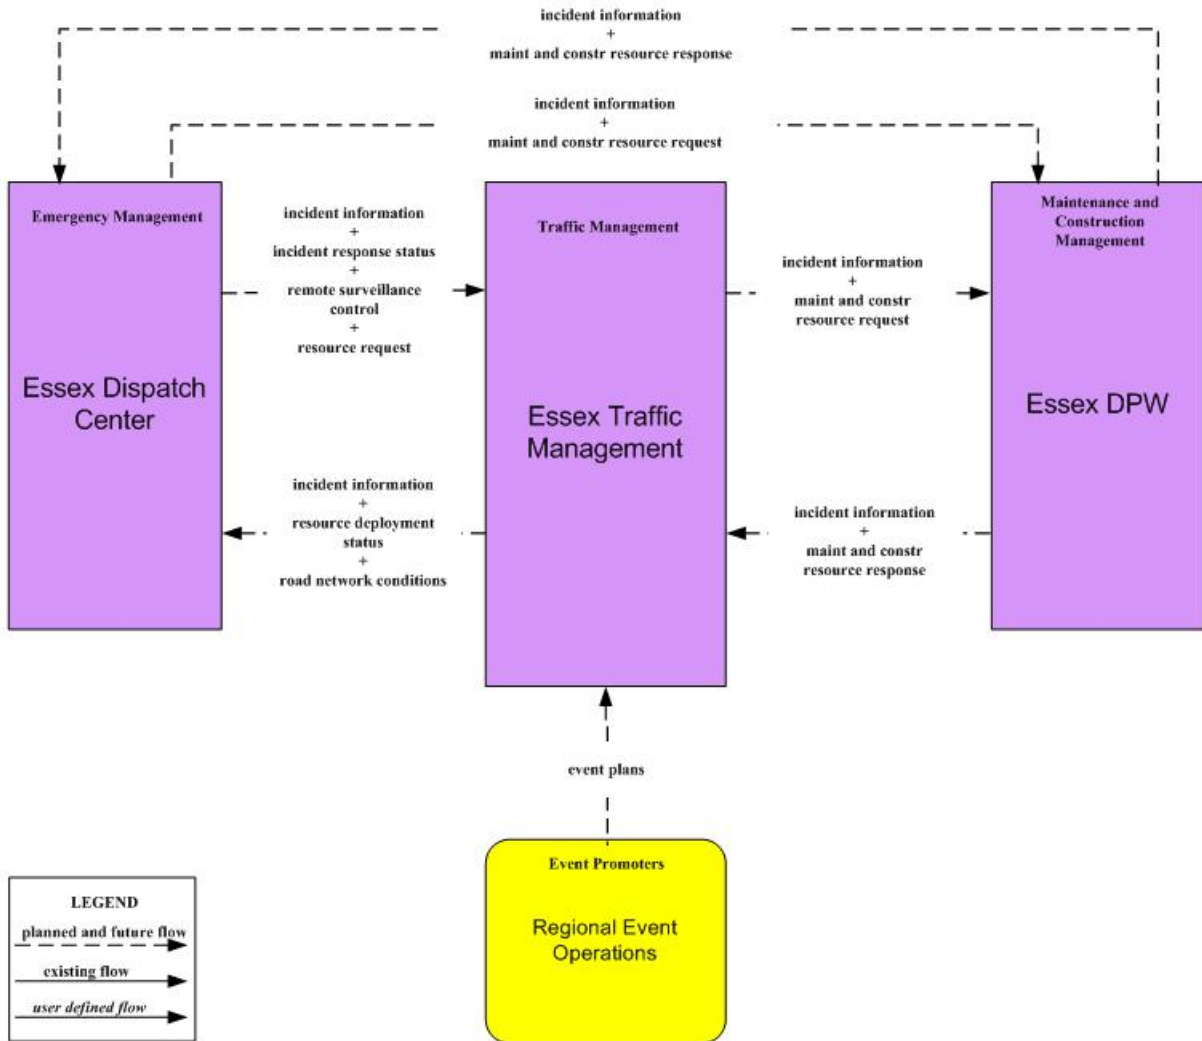

ATMS08 – Incident Management Burlington Traffic Management

ATMS08 – Incident Management Colchester Traffic Management

ATMS08 – Incident Management
Chittenden Regional TOC

ATMS08 – Incident Management Essex Traffic Management

ATMS08 – Incident Management Essex Junction Traffic Management

ATMS08 – Incident Management Municipal Traffic Management

ATMS08 – Incident Management Shelburne Traffic Management

ATMS08 – Incident Management South Burlington Traffic Management

ATMS08 – Incident Management
VTrans State TOC

ATMS08 – Incident Management Williston Traffic Management

ATMS08 – Incident Management Winooski Traffic Management