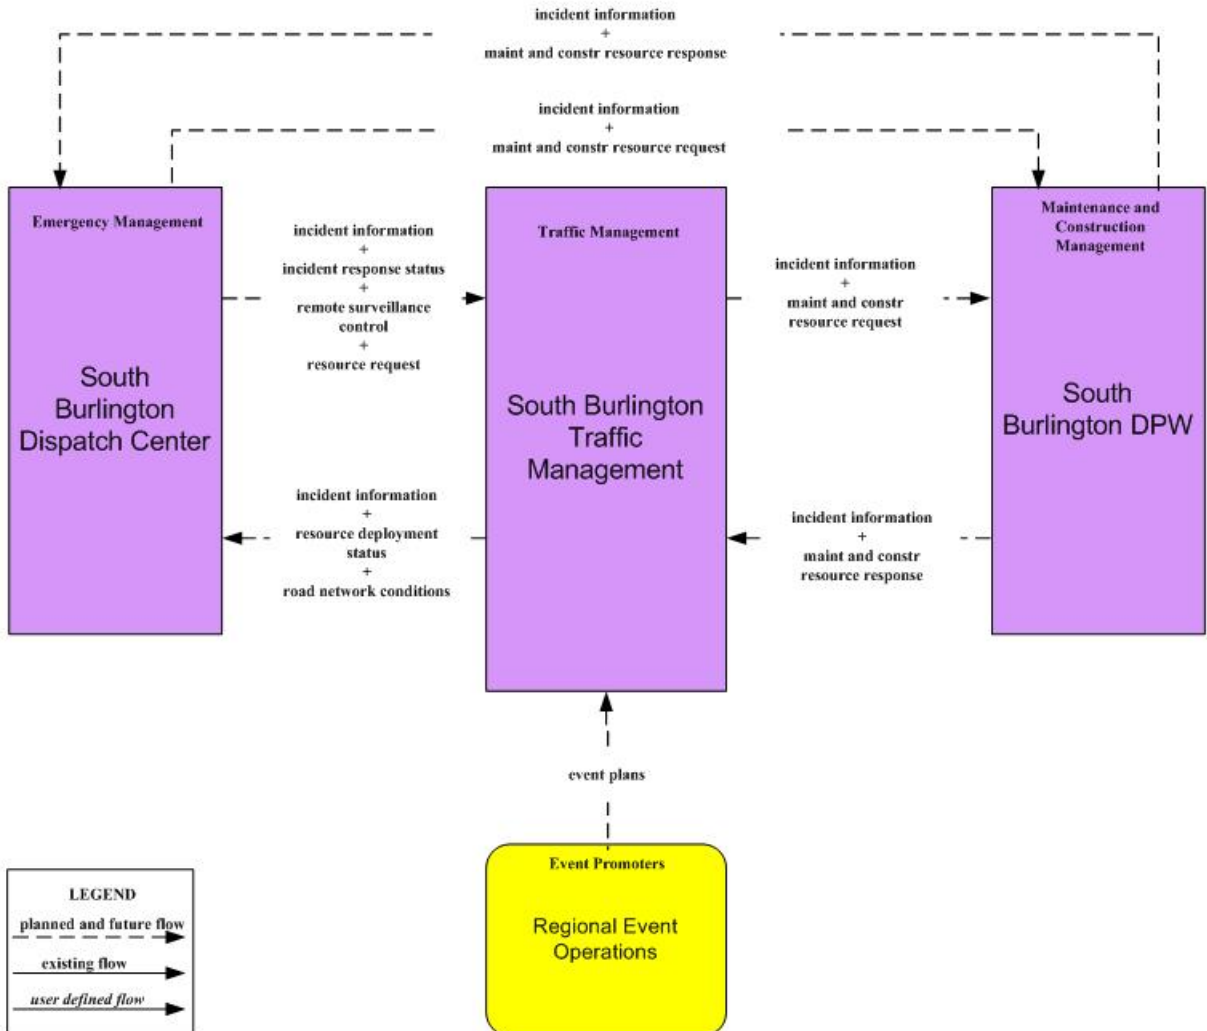

ATMS08 – Incident Management Burlington Traffic Management

ATMS08 – Incident Management Colchester Traffic Management

ATMS08 – Incident Management
Chittenden Regional TOC

ATMS08 – Incident Management Essex Traffic Management

ATMS08 – Incident Management Essex Junction Traffic Management

ATMS08 – Incident Management Municipal Traffic Management

ATMS08 – Incident Management Shelburne Traffic Management

ATMS08 – Incident Management South Burlington Traffic Management

ATMS08 – Incident Management
VTrans State TOC

ATMS08 – Incident Management Williston Traffic Management

ATMS08 – Incident Management Winooski Traffic Management