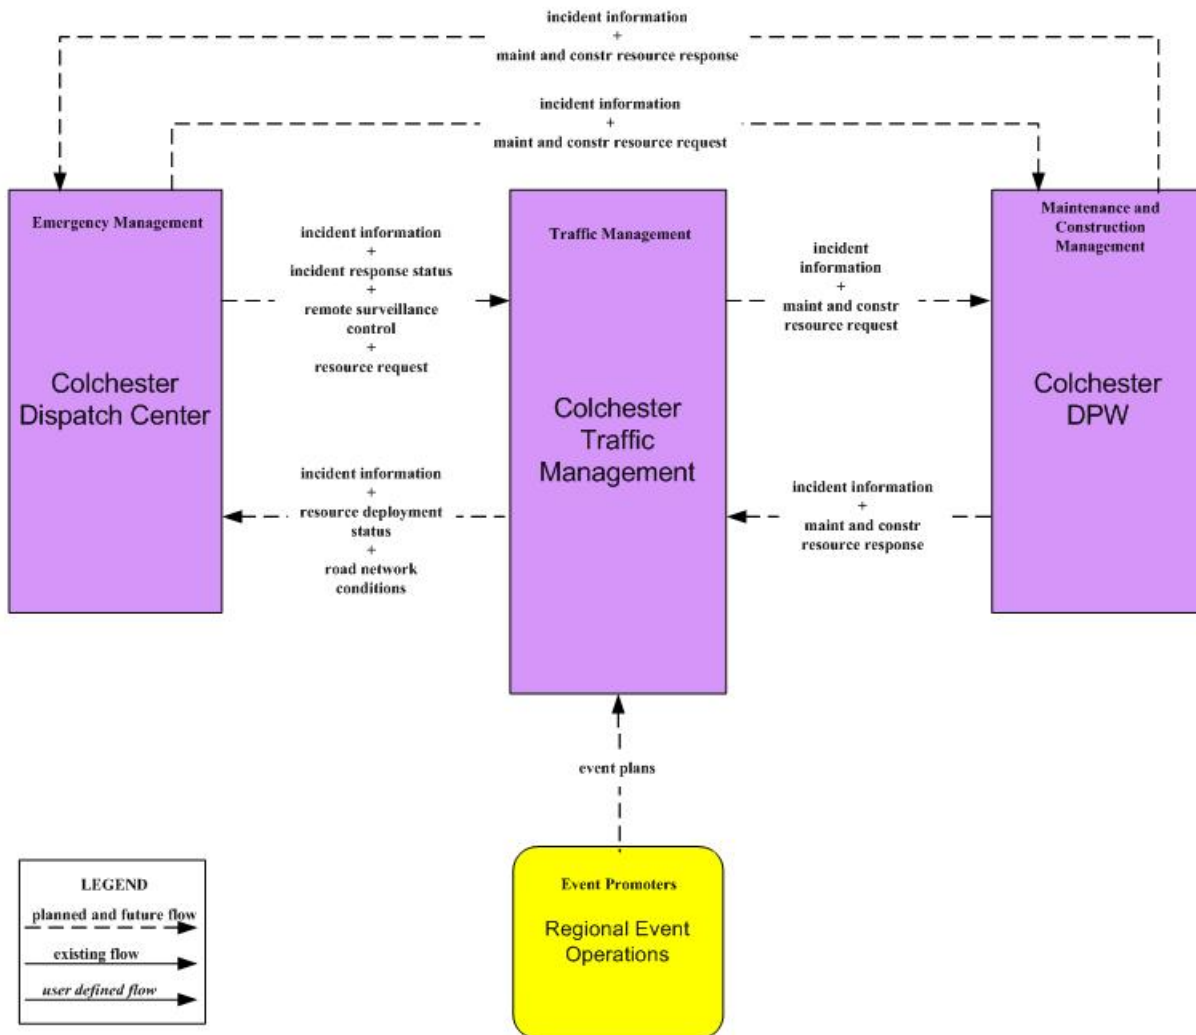

ATMS08 – Incident Management Burlington Traffic Management

ATMS08 – Incident Management Colchester Traffic Management

ATMS08 – Incident Management
Chittenden Regional TOC

ATMS08 – Incident Management Essex Traffic Management

ATMS08 – Incident Management Essex Junction Traffic Management

ATMS08 – Incident Management Municipal Traffic Management

ATMS08 – Incident Management Shelburne Traffic Management

ATMS08 – Incident Management South Burlington Traffic Management

ATMS08 – Incident Management
VTrans State TOC

ATMS08 – Incident Management Williston Traffic Management

ATMS08 – Incident Management Winooski Traffic Management