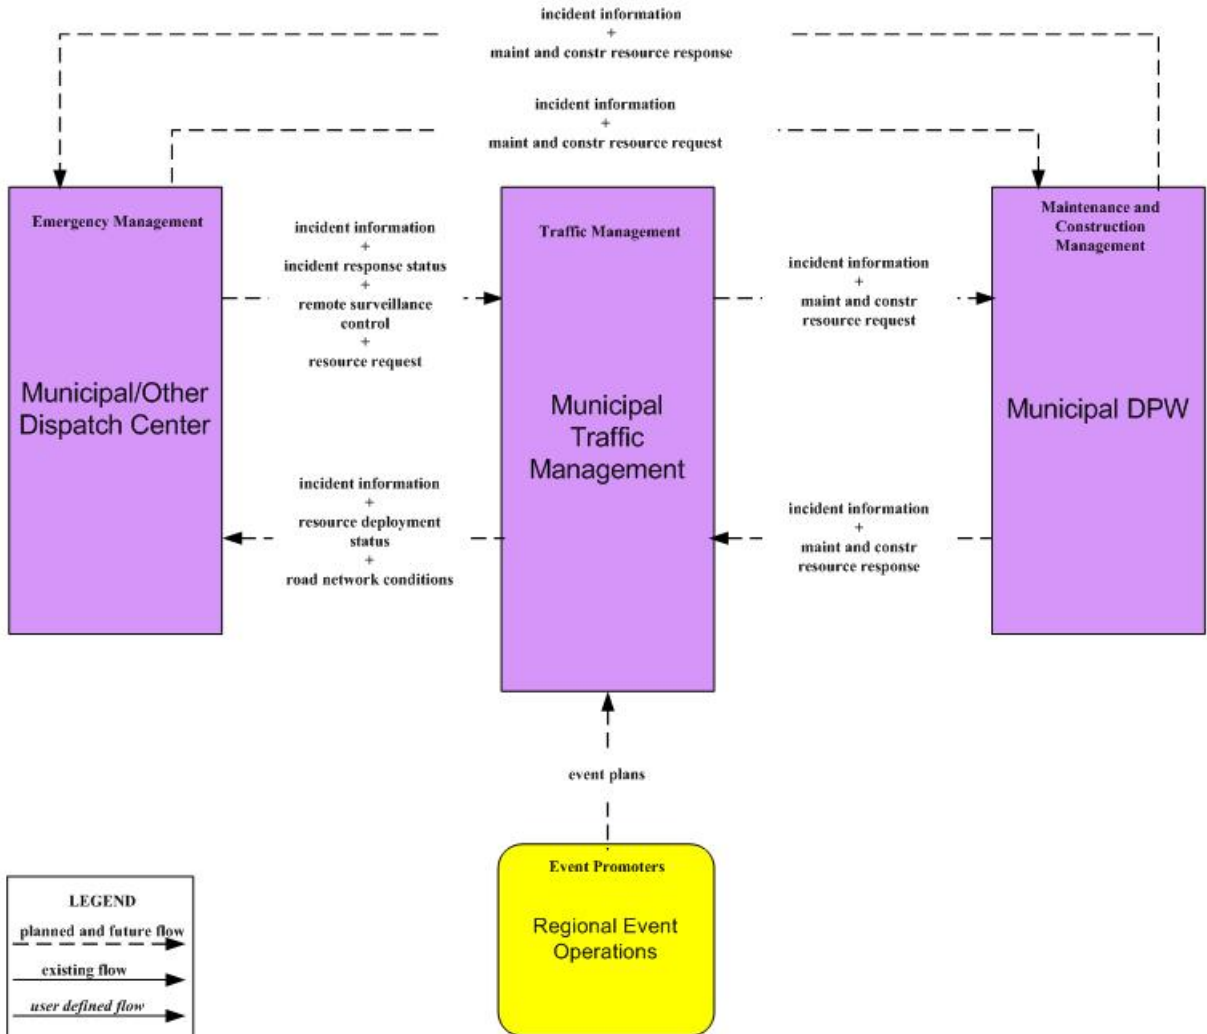

ATMS08 – Incident Management Burlington Traffic Management

ATMS08 – Incident Management Colchester Traffic Management

ATMS08 – Incident Management
Chittenden Regional TOC

ATMS08 – Incident Management Essex Traffic Management

ATMS08 – Incident Management Essex Junction Traffic Management

ATMS08 – Incident Management Municipal Traffic Management

ATMS08 – Incident Management Shelburne Traffic Management

ATMS08 – Incident Management South Burlington Traffic Management

ATMS08 – Incident Management
VTrans State TOC

ATMS08 – Incident Management Williston Traffic Management

ATMS08 – Incident Management Winooski Traffic Management