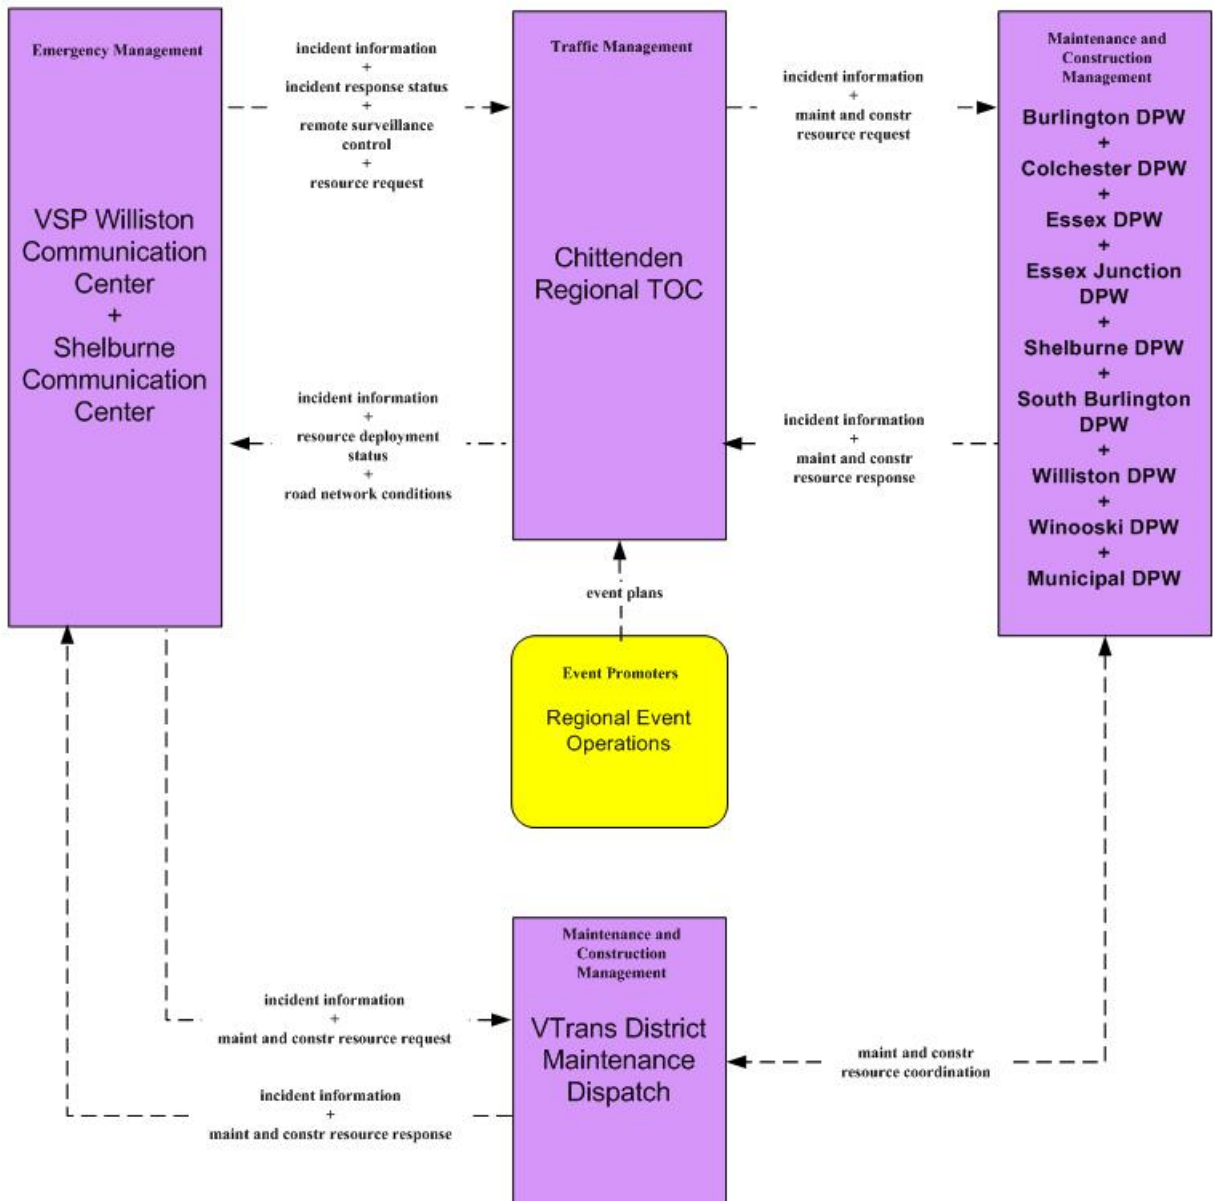

ATMS08 – Incident Management Burlington Traffic Management

ATMS08 – Incident Management Colchester Traffic Management

ATMS08 – Incident Management
Chittenden Regional TOC

ATMS08 – Incident Management Essex Traffic Management

ATMS08 – Incident Management Essex Junction Traffic Management

ATMS08 – Incident Management Municipal Traffic Management

ATMS08 – Incident Management Shelburne Traffic Management

ATMS08 – Incident Management South Burlington Traffic Management

ATMS08 – Incident Management
VTrans State TOC

ATMS08 – Incident Management Williston Traffic Management

ATMS08 – Incident Management Winooski Traffic Management