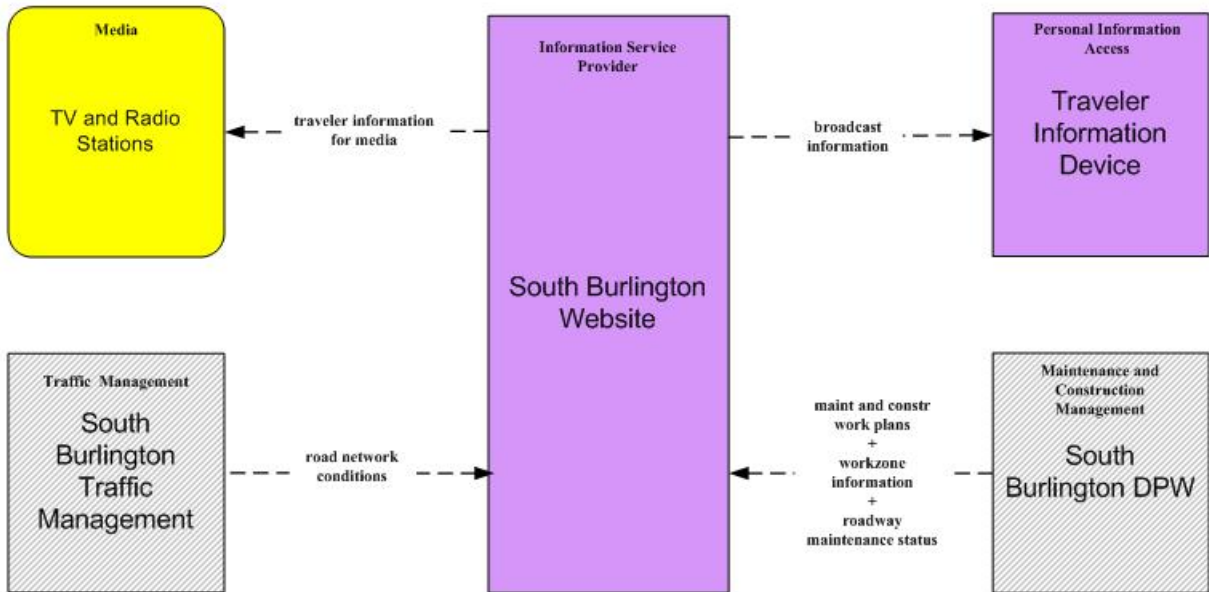

ATIS1 - Broadcast Traveler Information South Burlington Website

ATMS01 - Network Surveillance South Burlington Traffic Management

**ATMS06 – Traffic Information Dissemination
Chittenden Regional TOC (Future)**

ATMS06 – Traffic Information Dissemination South Burlington Traffic Management

MC06 - Winter Maintenance
South Burlington DPW