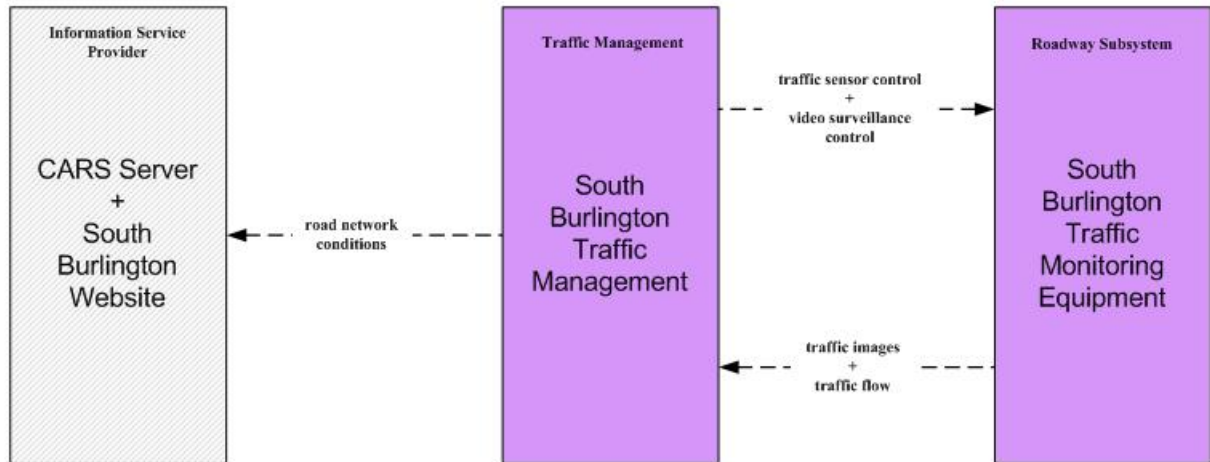

ATIS1 - Broadcast Traveler Information South Burlington Website

ATMS01 - Network Surveillance South Burlington Traffic Management

**ATMS06 – Traffic Information Dissemination
Chittenden Regional TOC (Future)**

ATMS06 – Traffic Information Dissemination South Burlington Traffic Management

MC06 - Winter Maintenance
South Burlington DPW