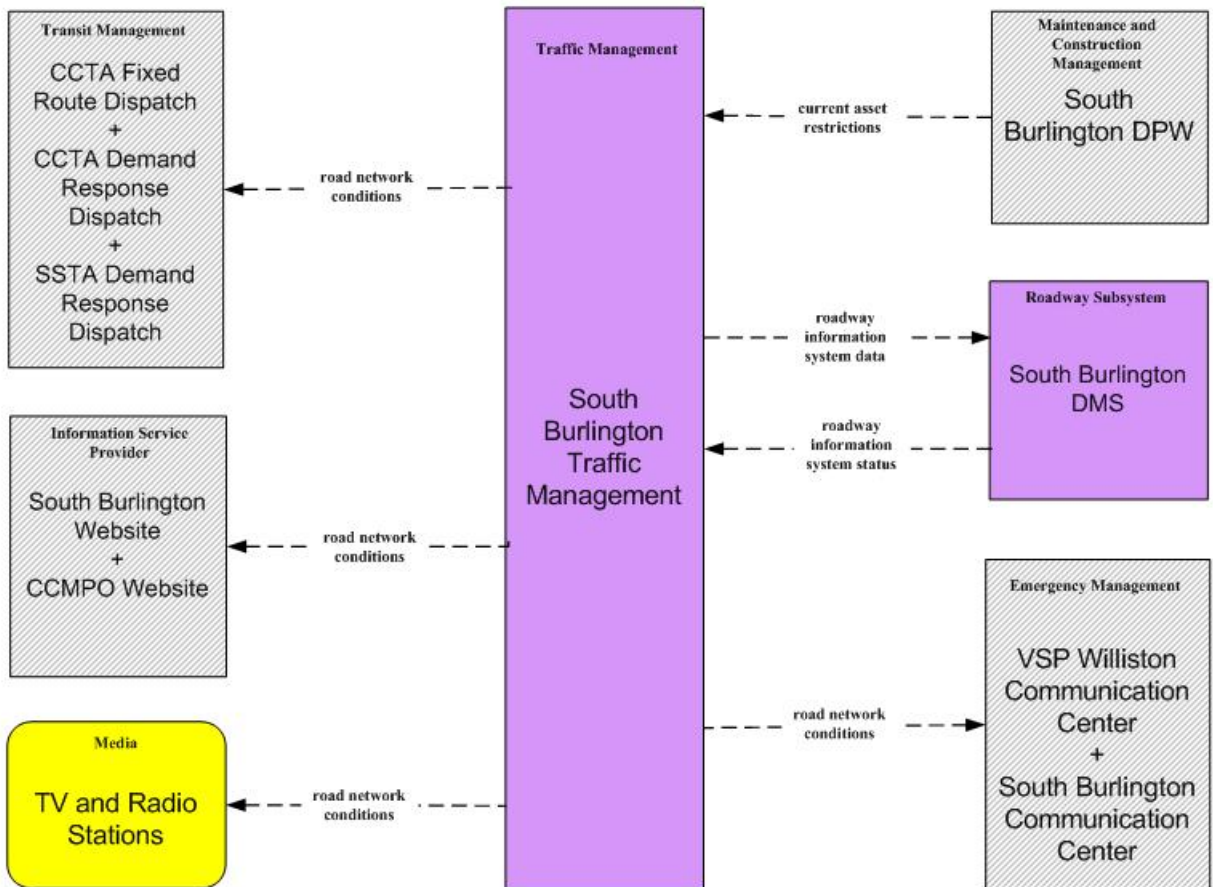

ATIS1 - Broadcast Traveler Information South Burlington Website

ATMS01 - Network Surveillance South Burlington Traffic Management

**ATMS06 – Traffic Information Dissemination
Chittenden Regional TOC (Future)**

ATMS06 – Traffic Information Dissemination South Burlington Traffic Management

MC06 - Winter Maintenance
South Burlington DPW