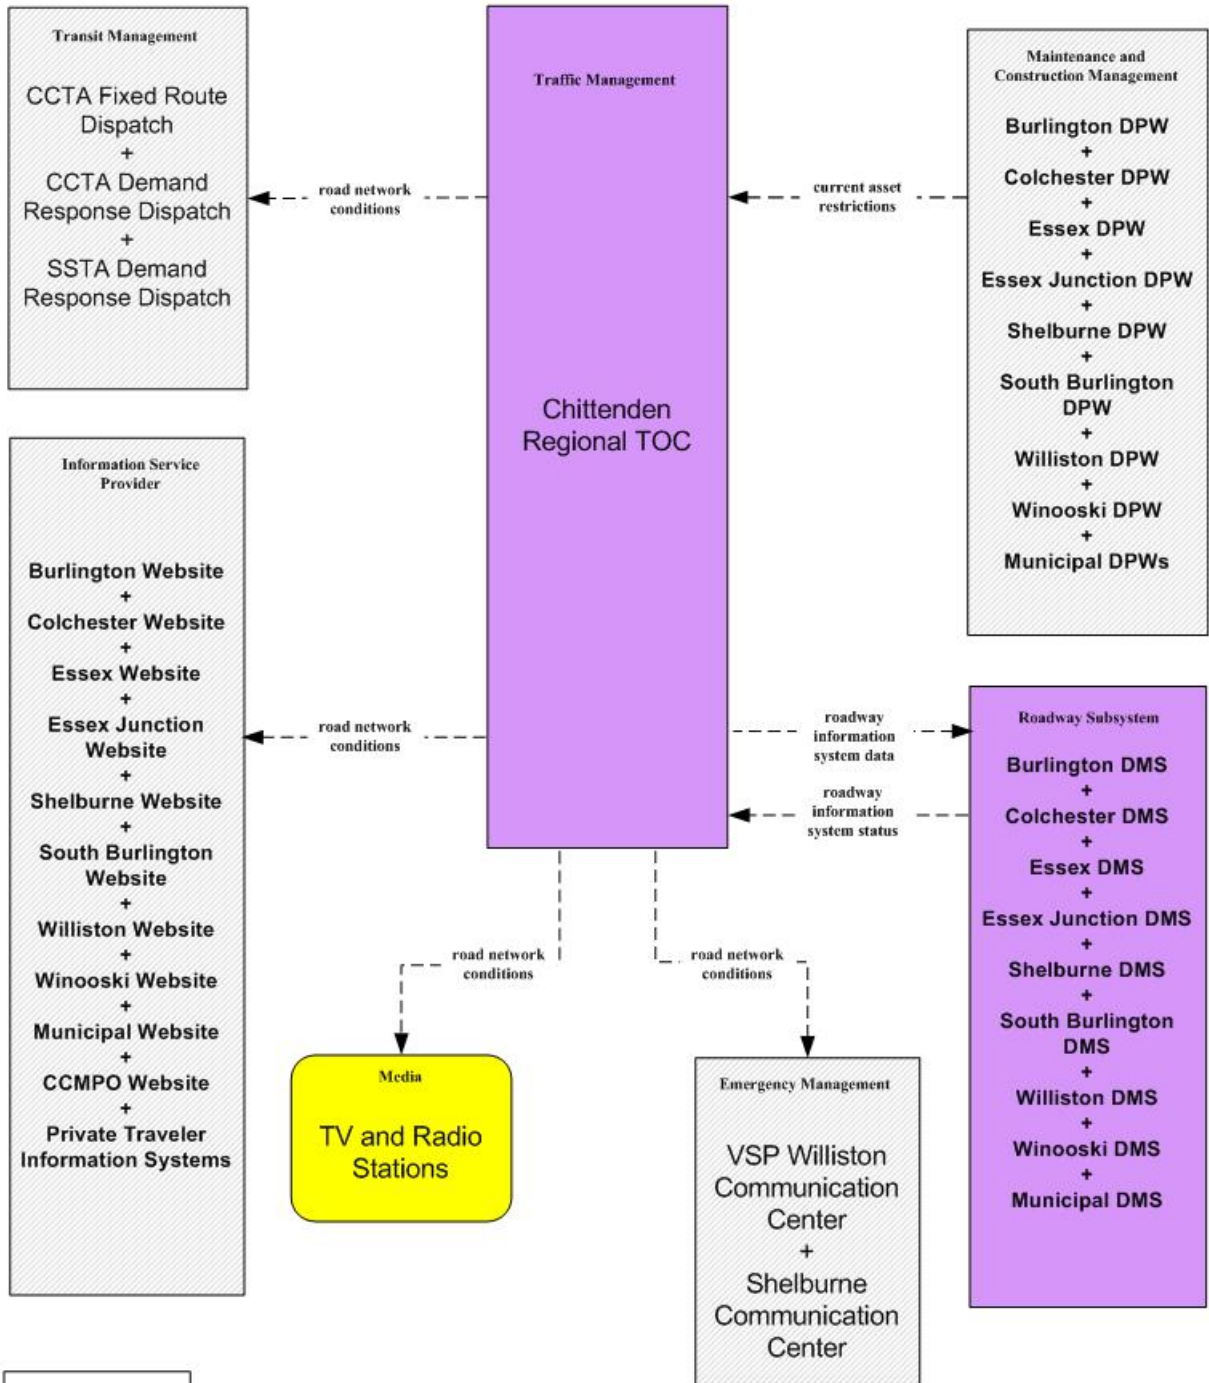

ATIS1 - Broadcast Traveler Information South Burlington Website

ATMS01 - Network Surveillance South Burlington Traffic Management

**ATMS06 – Traffic Information Dissemination
Chittenden Regional TOC (Future)**

ATMS06 – Traffic Information Dissemination South Burlington Traffic Management

MC06 - Winter Maintenance
South Burlington DPW