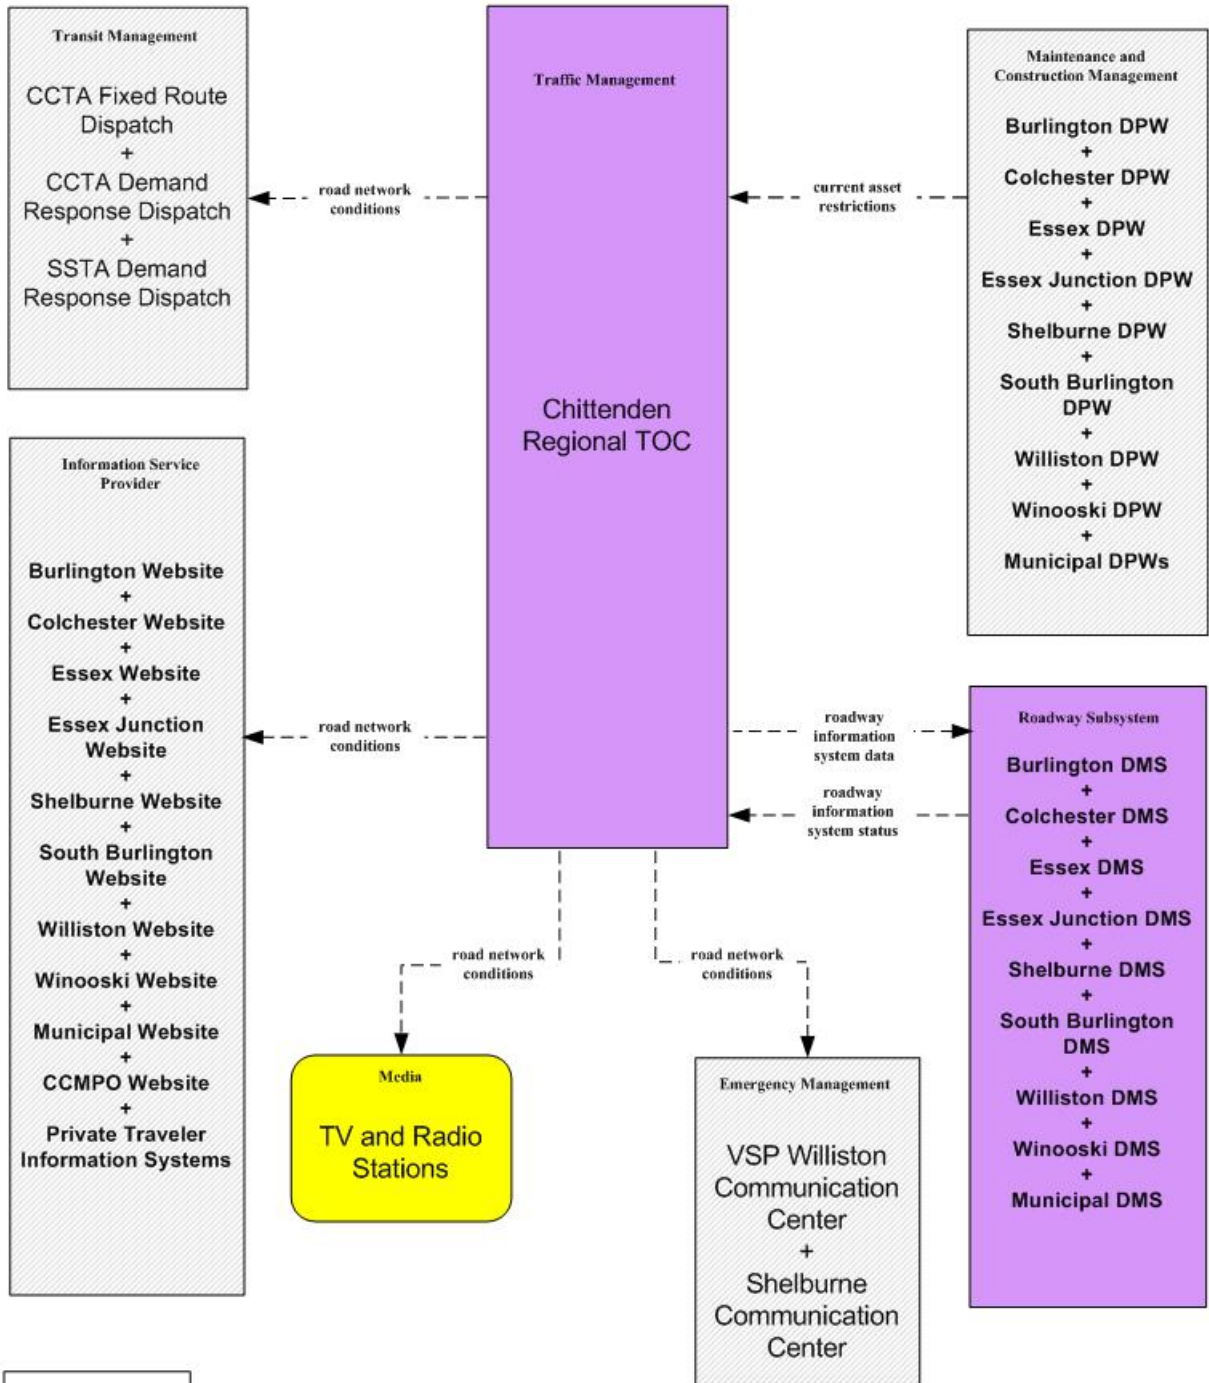

ATIS1 - Broadcast Traveler Information Municipal Websites

LEGEND

ATMS01 - Network Surveillance
Municipal Traffic Management

ATMS06 – Traffic Information Dissemination Chittenden Regional TOC (Future)

ATMS06 – Traffic Information Dissemination
Municipal Traffic Management

MC06 - Winter Maintenance
Municipal DPW