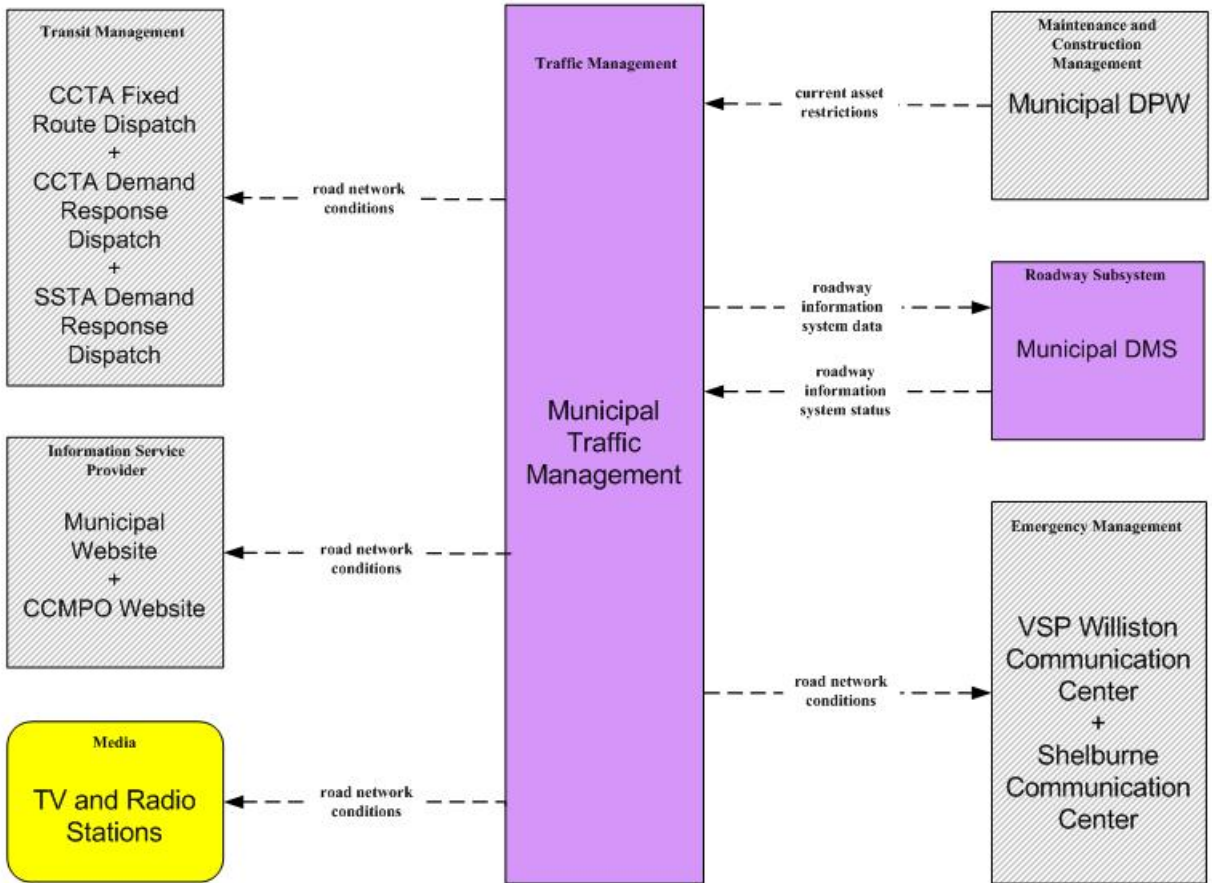

ATIS1 - Broadcast Traveler Information Municipal Websites

LEGEND

ATMS01 - Network Surveillance
Municipal Traffic Management

ATMS06 – Traffic Information Dissemination Chittenden Regional TOC (Future)

ATMS06 – Traffic Information Dissemination
Municipal Traffic Management

MC06 - Winter Maintenance
Municipal DPW