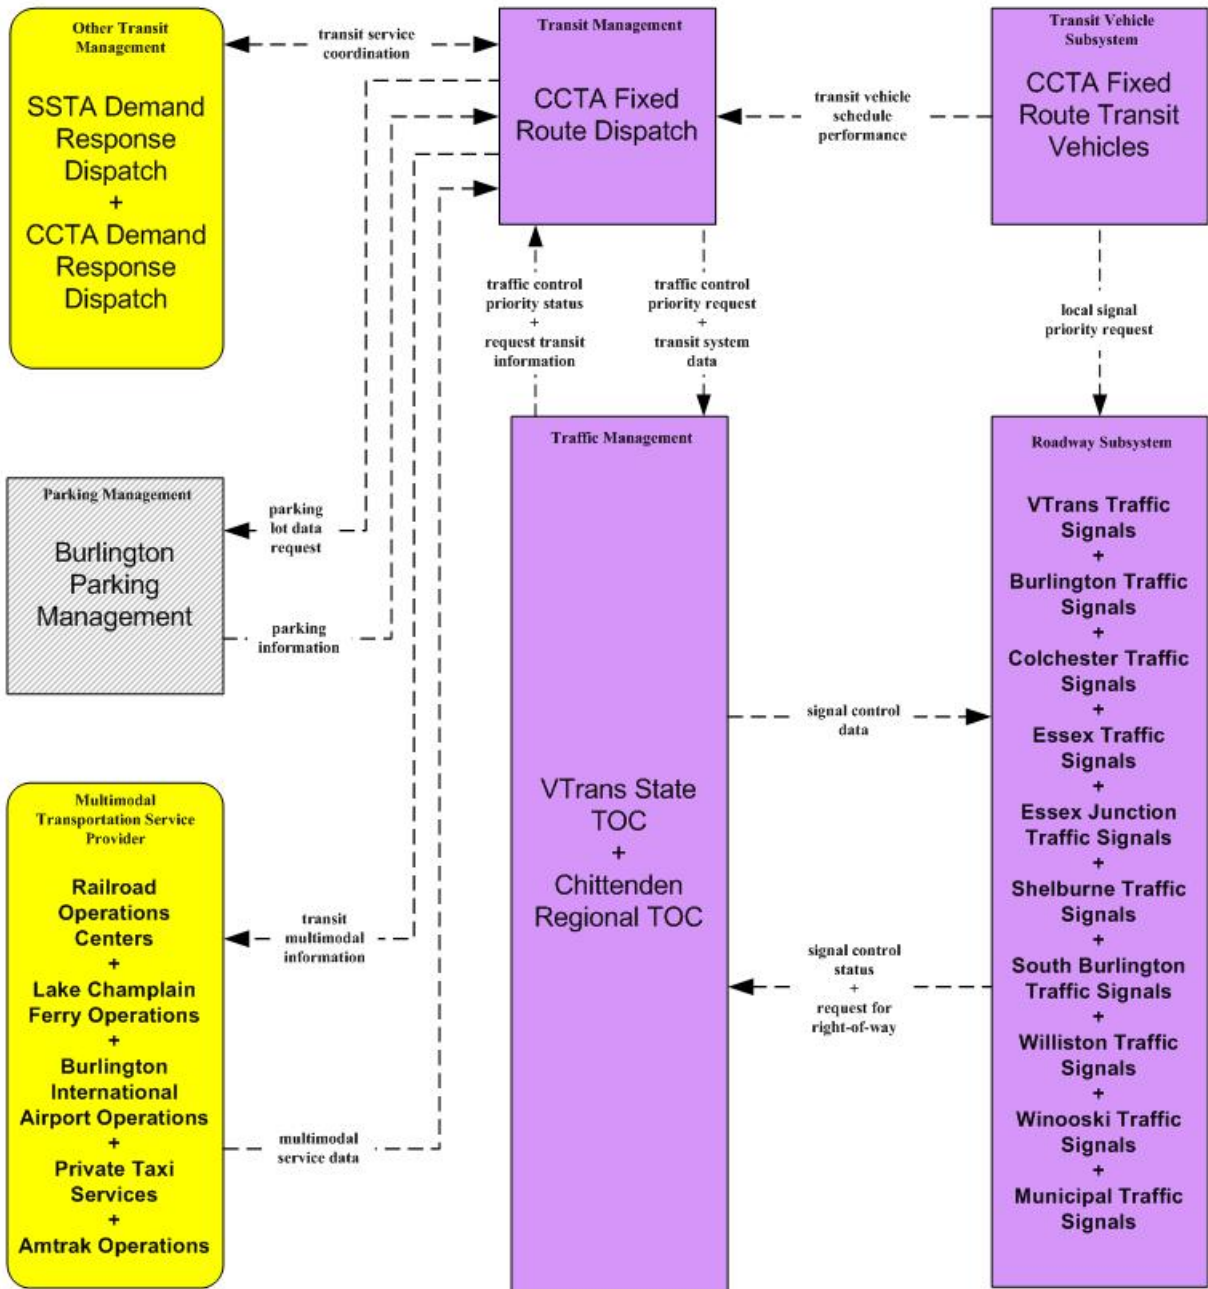

APTS7 – Multimodal Coordination
 CCTA Fixed Route Dispatch – Chittenden Regional TOC and VTrans State TOC

This market package instance is pending creation of the Chittenden Regional TOC. See the other APTS7 instance for details if it is not.

APTS7 – Multimodal Coordination
CCTA Fixed Route Dispatch

This market package instance is valid if the Chittenden Regional TOC is not created. See the APTS7 – Chittenden Regional TOC instance for details if it is.