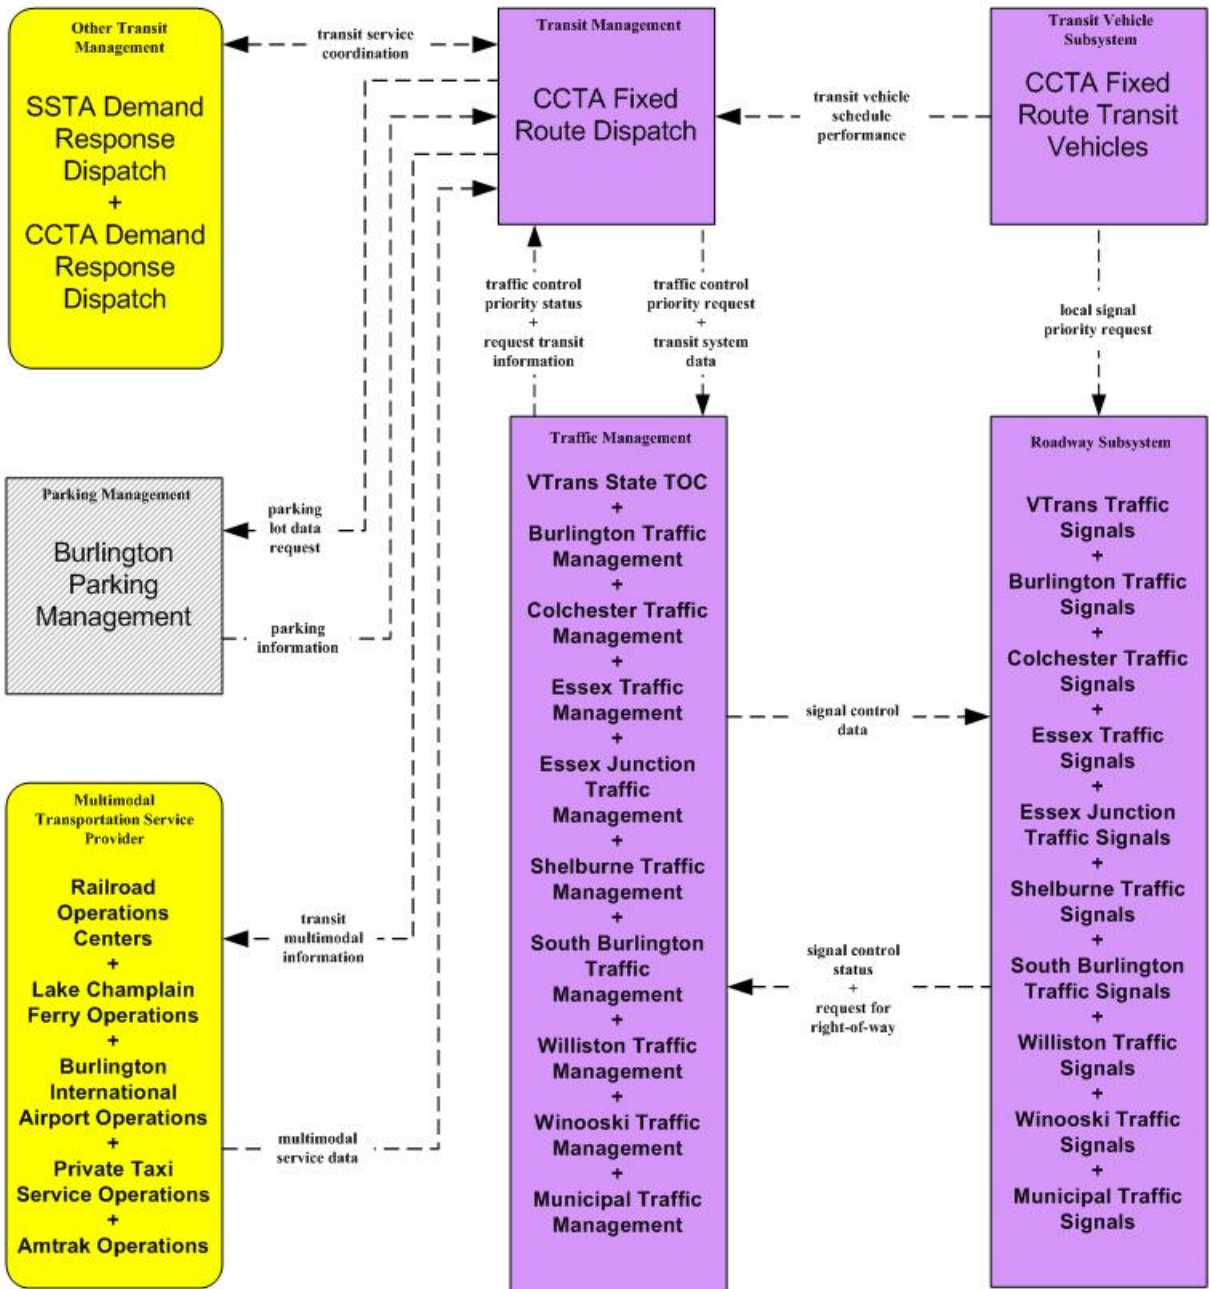

APTS7 – Multimodal Coordination
 CCTA Fixed Route Dispatch – Chittenden Regional TOC and VTrans State TOC

This market package instance is pending creation of the Chittenden Regional TOC. See the other APTS7 instance for details if it is not.

APTS7 – Multimodal Coordination
CCTA Fixed Route Dispatch

This market package instance is valid if the Chittenden Regional TOC is not created. See the APTS7 – Chittenden Regional TOC instance for details if it is.