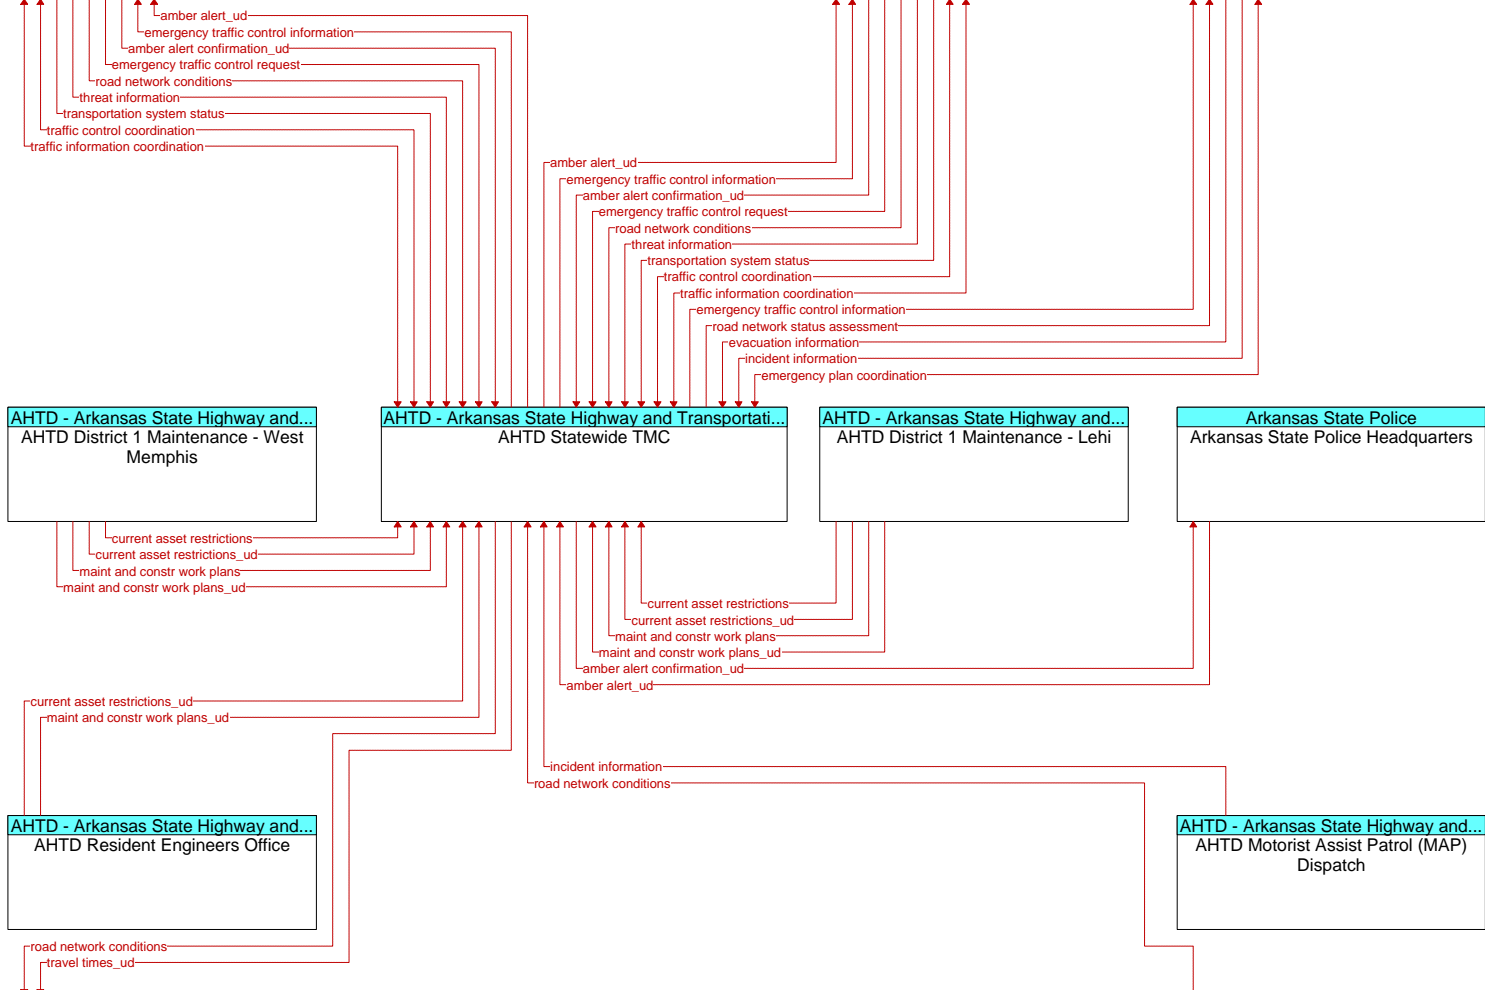

AHTD - Arkansas State Highway and...
AHTD District 1 TMC

Crittenden County Road Department
AHTD - Crittenden County Local TOC

Arkansas Department of Emergency ...
Arkansas State EOC

AHTD - Arkansas State Highway and...
AHTD District 1 Maintenance - West Memphis

AHTD - Arkansas State Highway and Transportati...
AHTD Statewide TMC

AHTD - Arkansas State Highway and...
AHTD District 1 Maintenance - Lehi

Arkansas State Police
Arkansas State Police Headquarters

AHTD - Arkansas State Highway and...
AHTD Resident Engineers Office

AHTD - Arkansas State Highway and...
AHTD Motorist Assist Patrol (MAP) Dispatch

AHTD - Arkansas State Highway and...
AHTD Highway Conditions Reporting System

Municipal Agencies
Municipal Traffic Operations Center

Planned