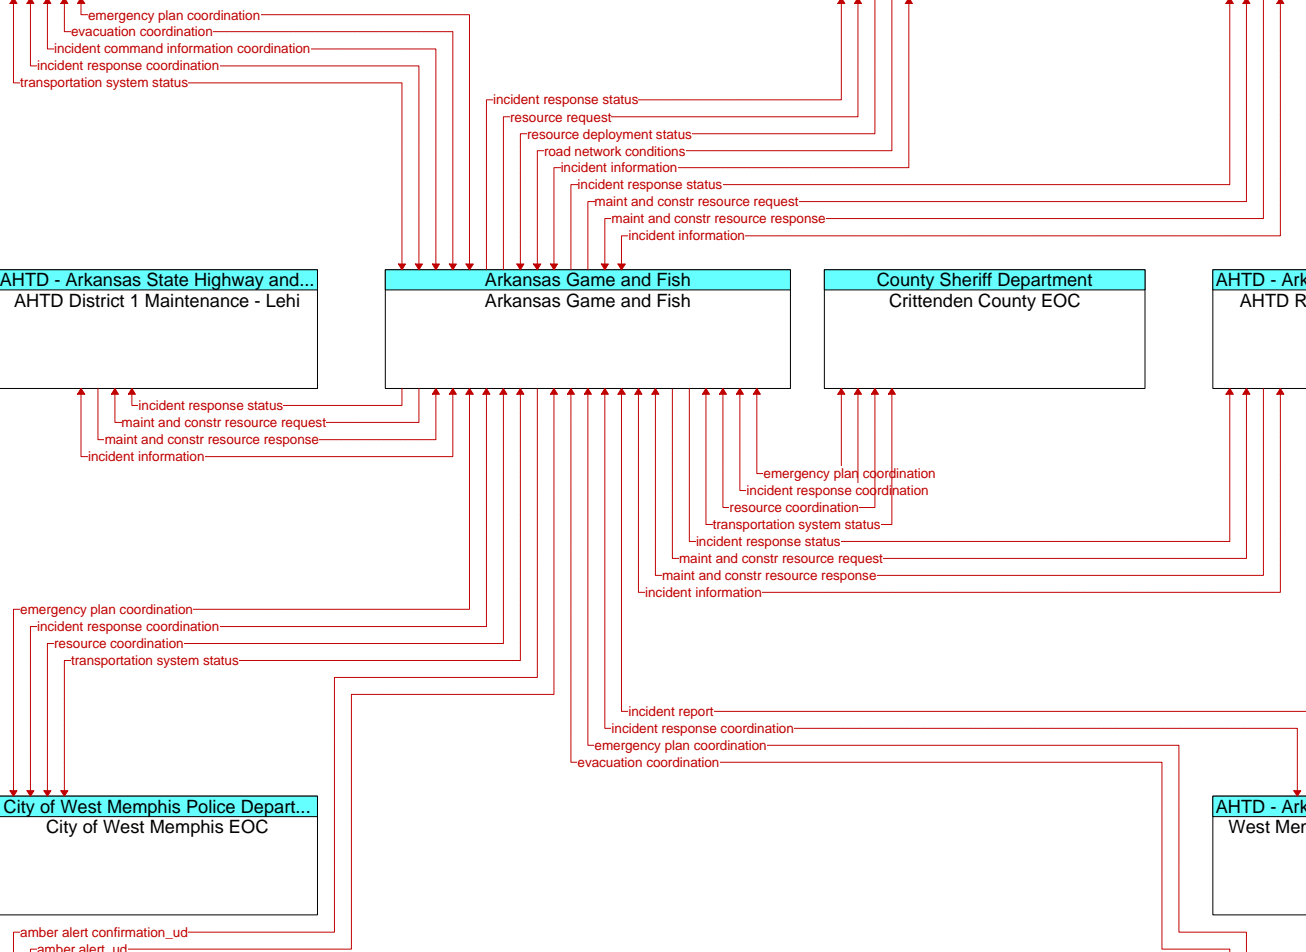

Arkansas Department of Emergency ...  
Arkansas State EOC

AHTD - Arkansas State Highway and...  
AHTD District 1 TMC

AHTD - Arkansas State Highway and...  
AHTD District 1 Maintenance - West  
Memphis

AHTD - Arkansas State Highway and...  
AHTD District 1 Maintenance - Lehi

Arkansas Game and Fish  
Arkansas Game and Fish

County Sheriff Department  
Crittenden County EOC

AHTD - Arkansas State Highway and...  
AHTD Resident Engineers Office

City of West Memphis Police Depart...  
City of West Memphis EOC

AHTD - Arkansas State Highway and...  
West Memphis Regional Mutual Aid  
Network

Arkansas State Police  
Arkansas State Police Headquarters

Arkansas State Police  
Arkansas State Police Dispatch Troop  
D

Planned